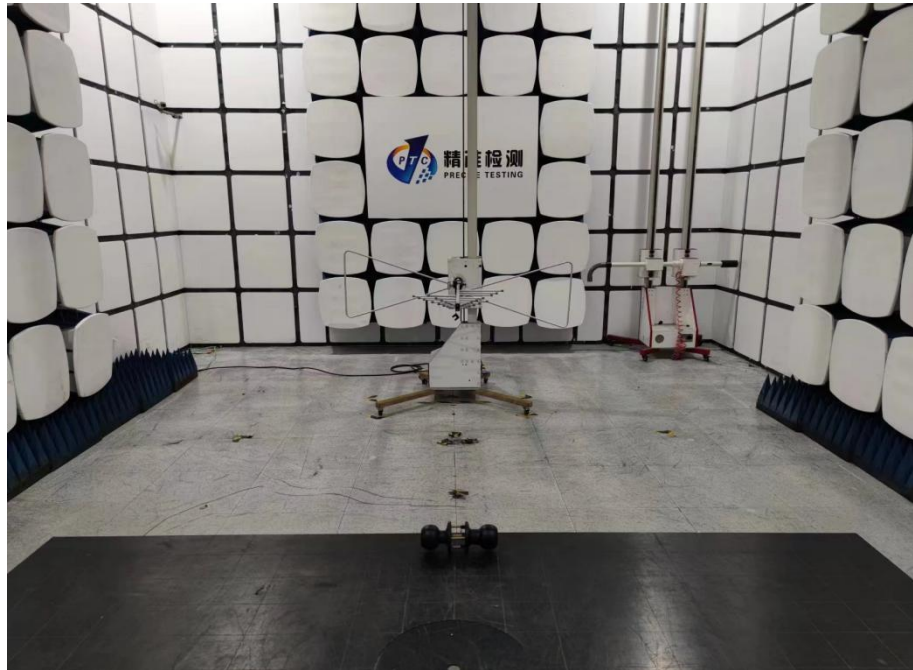

### Radiated Spurious Emissions

Test Frequency From Below 30MHz

Test frequency from Above 1GHz