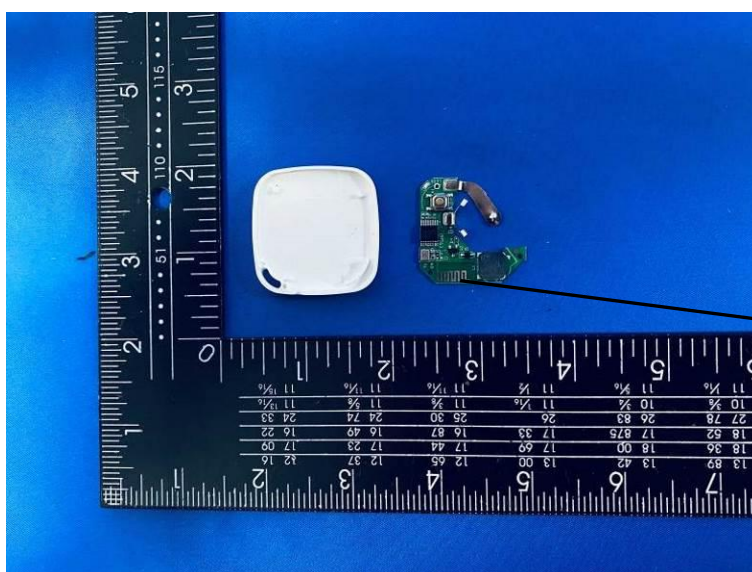

Internal Photos of the EUT

BT PCB Antenna