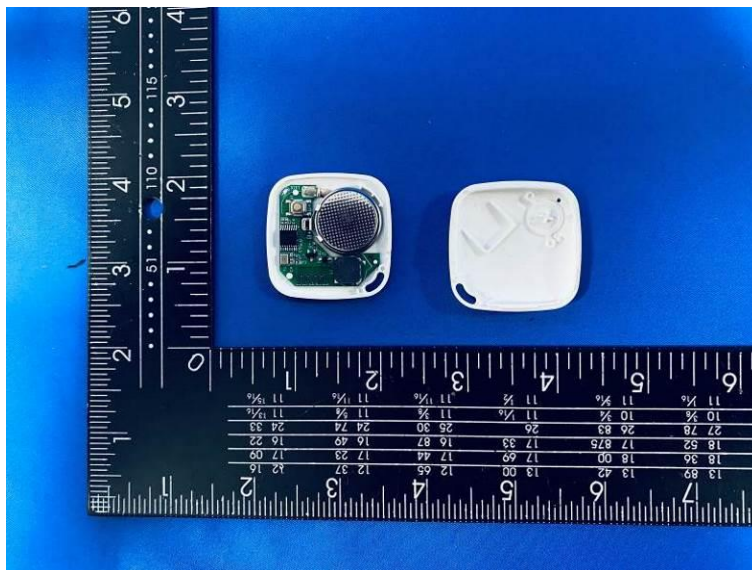

Internal Photos of the EUT

BT PCB Antenna