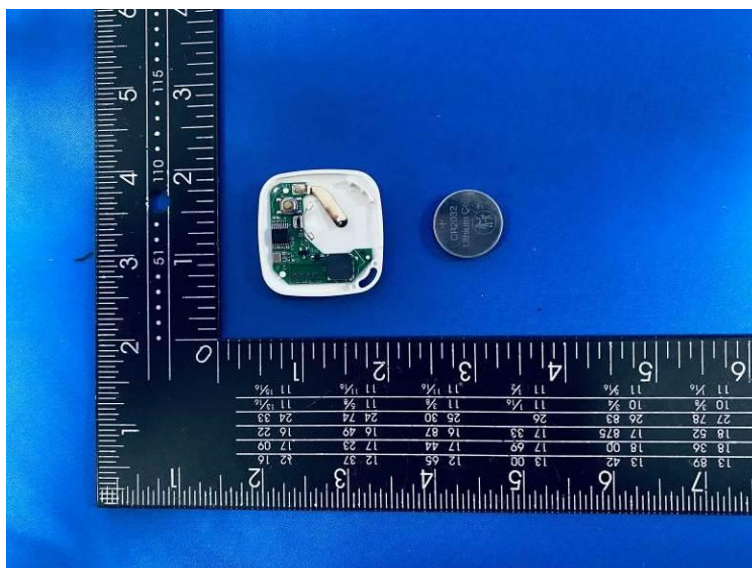

Internal Photos of the EUT

BT PCB Antenna