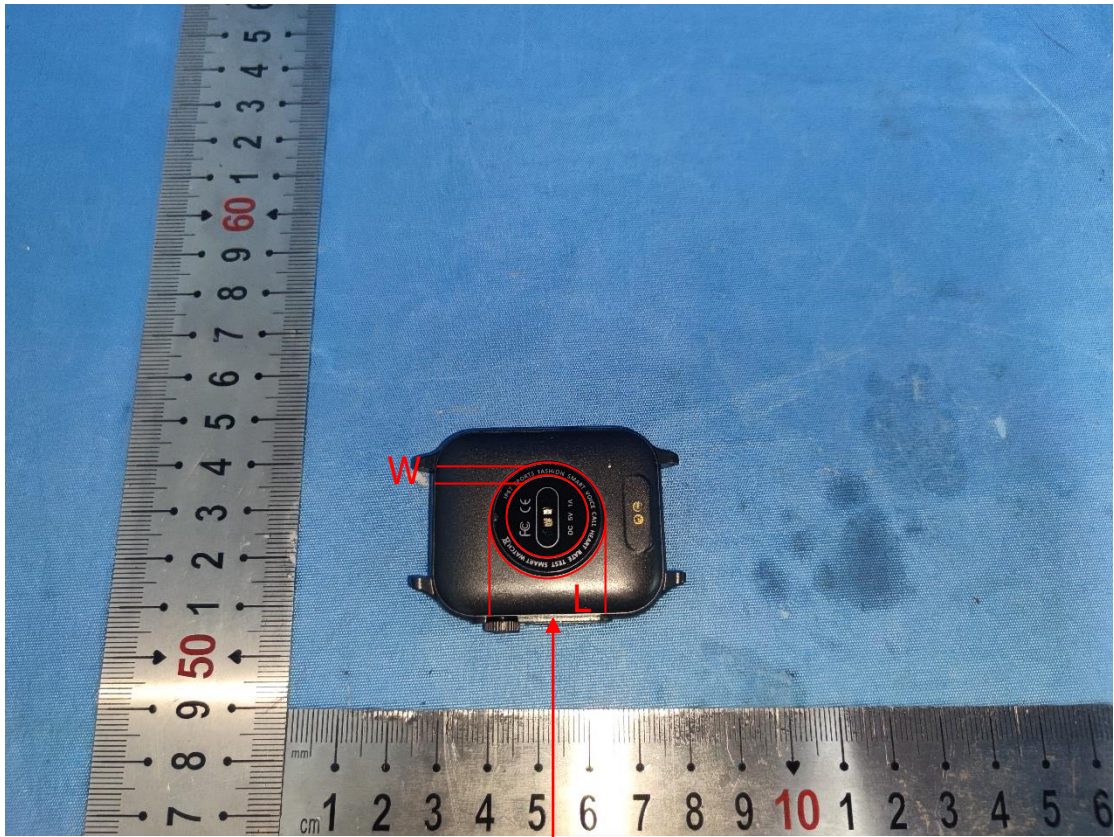

Label

Smart Watch

Model Name: P6

FCC ID: 2A5B6-P6

Size: L20mm * W5mm

1. The label is silk-screen on the sample