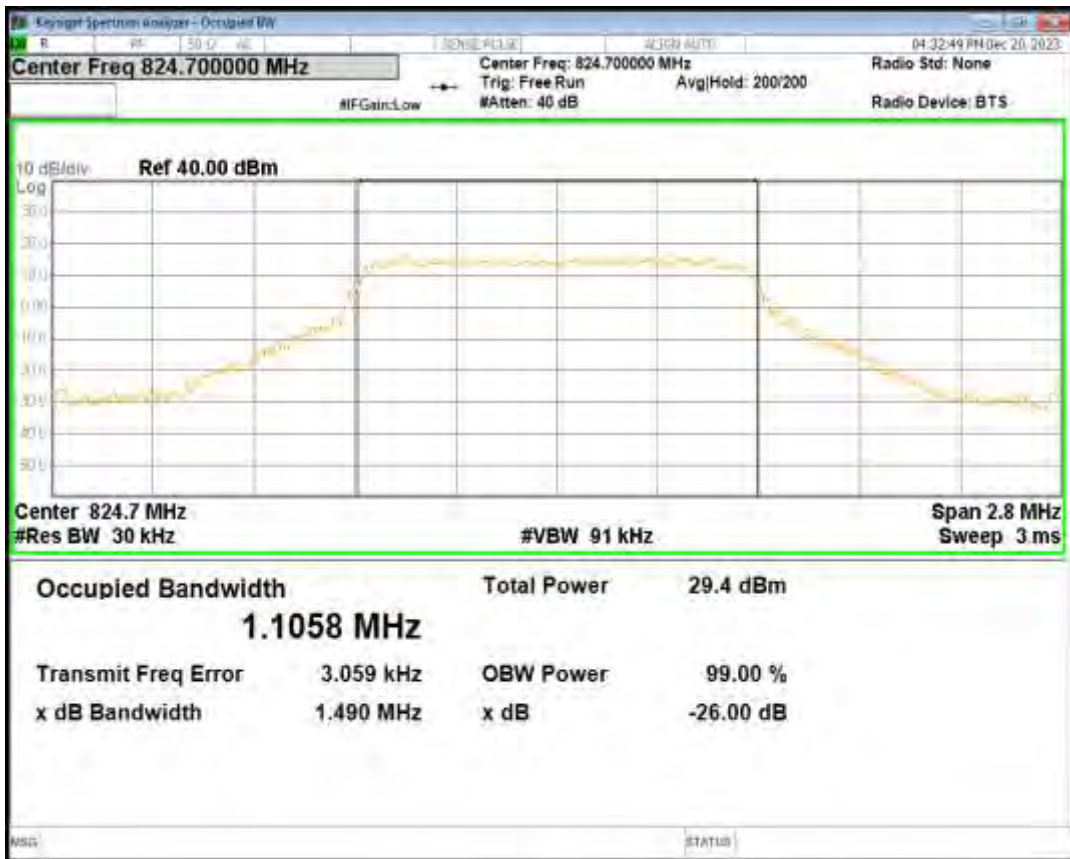

Band5 16QAM BW=1.4MHz Channel=20407 RB Size=6 Position=#0