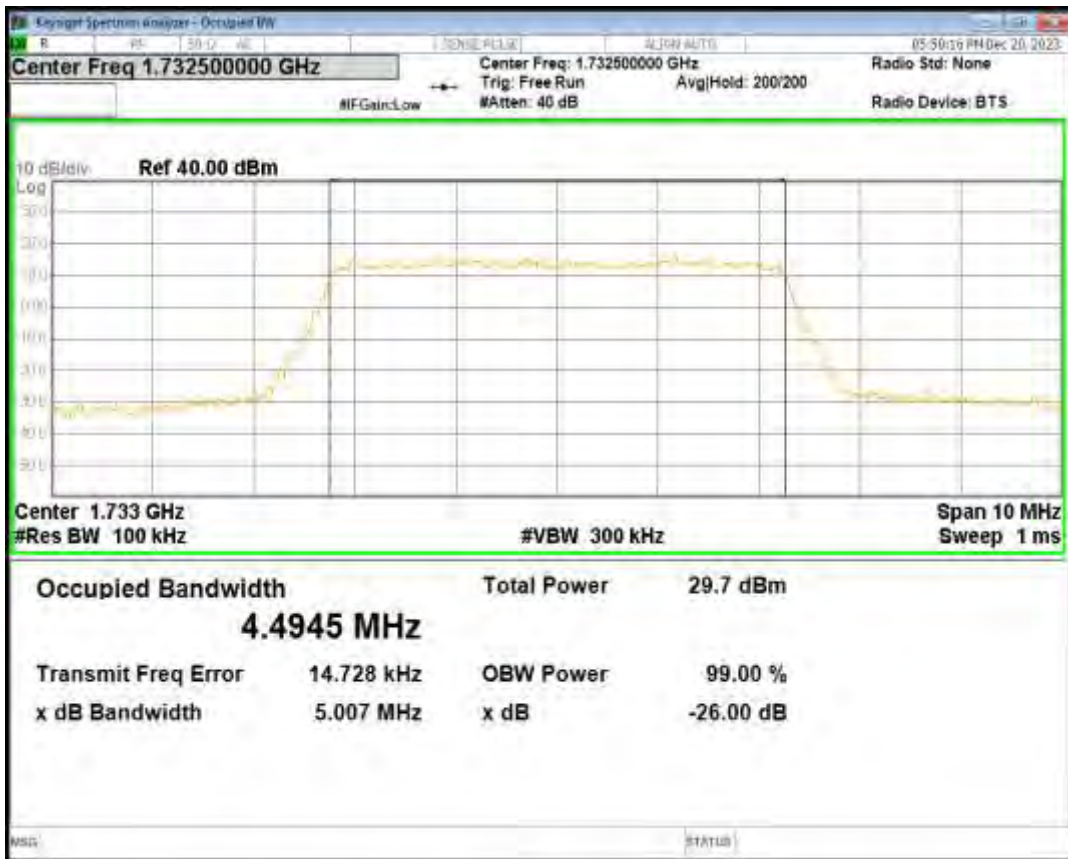

Band4 16QAM BW=1.4MHz Channel=20175 RB Size=6 Position=#0

Band4 QPSK BW=3MHz Channel=20175 RB Size=15 Position=#0

Band4 16QAM BW=3MHz Channel=20175 RB Size=15 Position=#0

Band4 QPSK BW=5MHz Channel=20175 RB Size=25 Position=#0