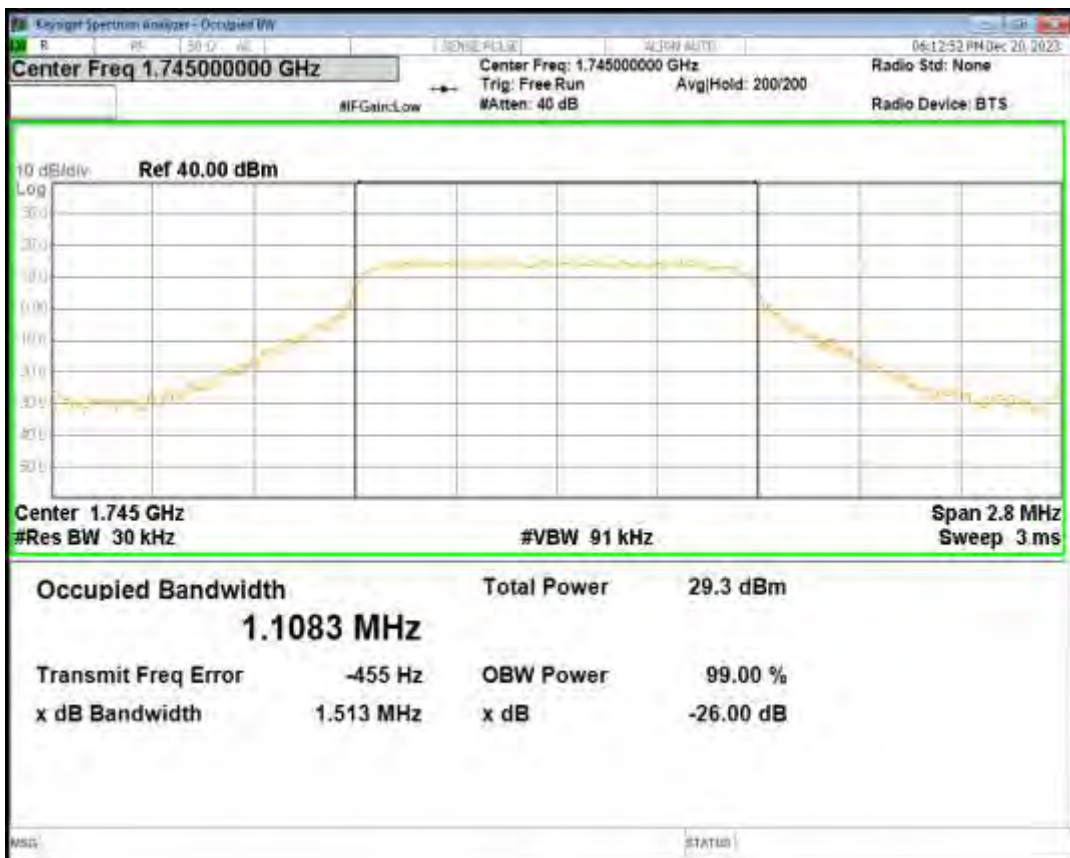

Band66 16QAM BW=1.4MHz Channel=132322 RB Size=6 Position=#0