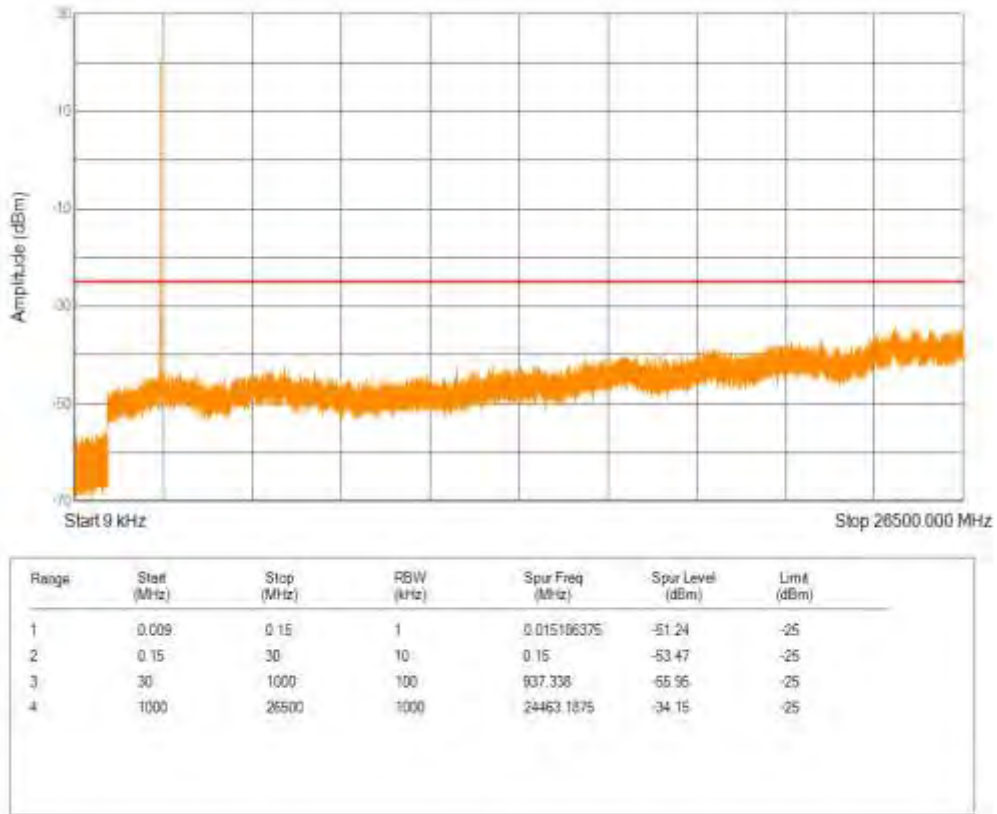

Band7 QPSK BW=5MHz Channel=20775 RB Size=25 Position=#0

Band7 16QAM BW=5MHz Channel=20775 RB Size=25 Position=#0

Band7 QPSK BW=5MHz Channel=21425 RB Size=25 Position=#0

Band7 16QAM BW=5MHz Channel=21425 RB Size=25 Position=#0