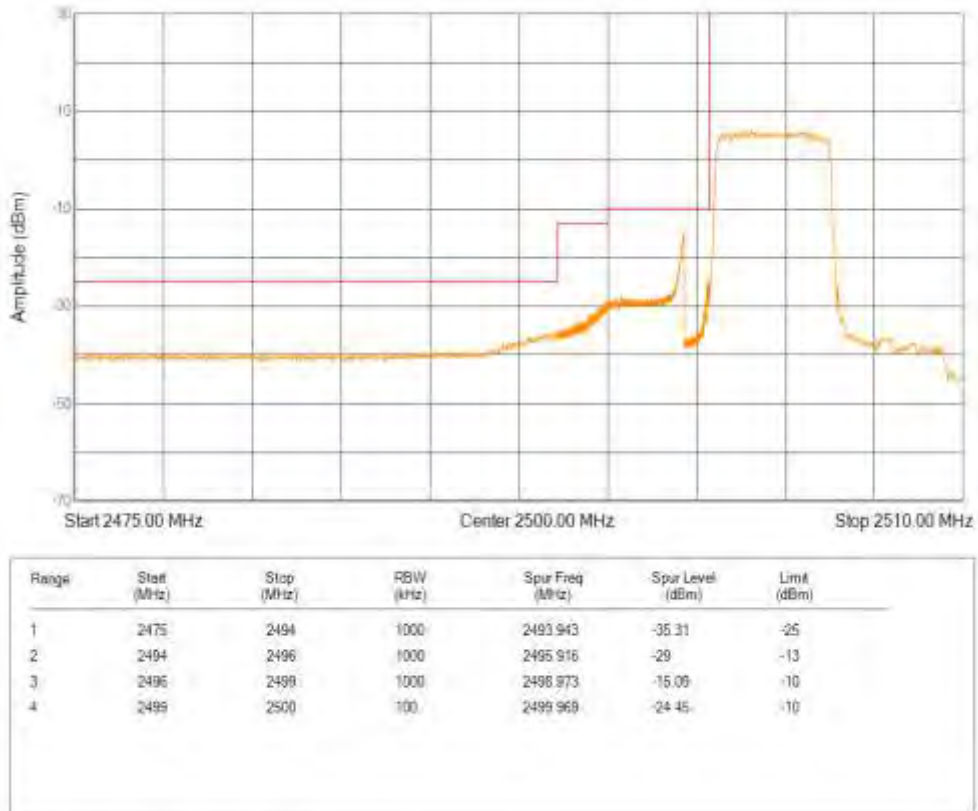

Band7 QPSK BW=5MHz Channel=20775 RB Size=25 Position=#0