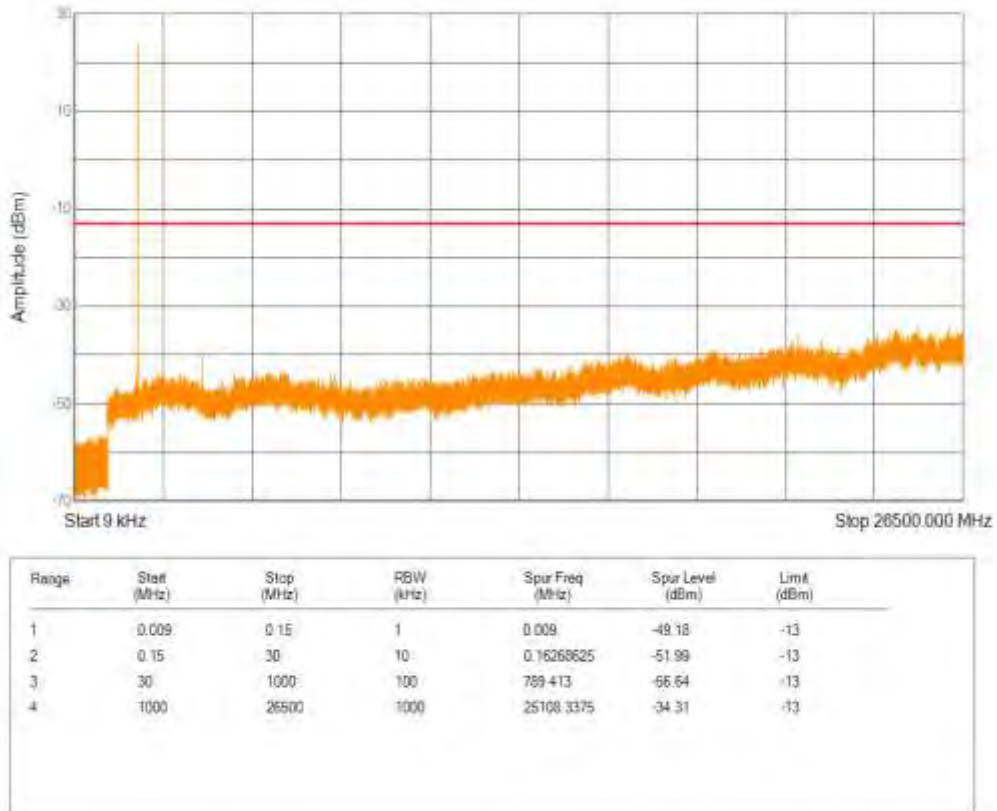

Band2 16QAM BW=1.4MHz Channel=19193 RB Size=6 Position=#0