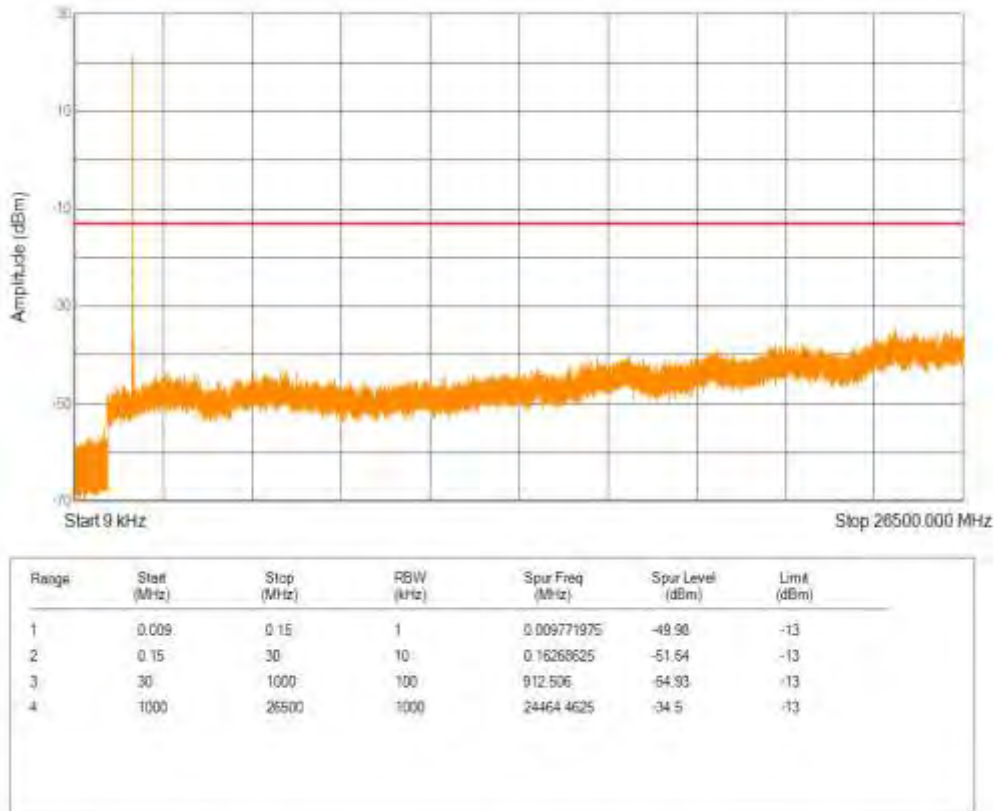

Band4 QPSK BW=5MHz Channel=20375 RB Size=25 Position=#0