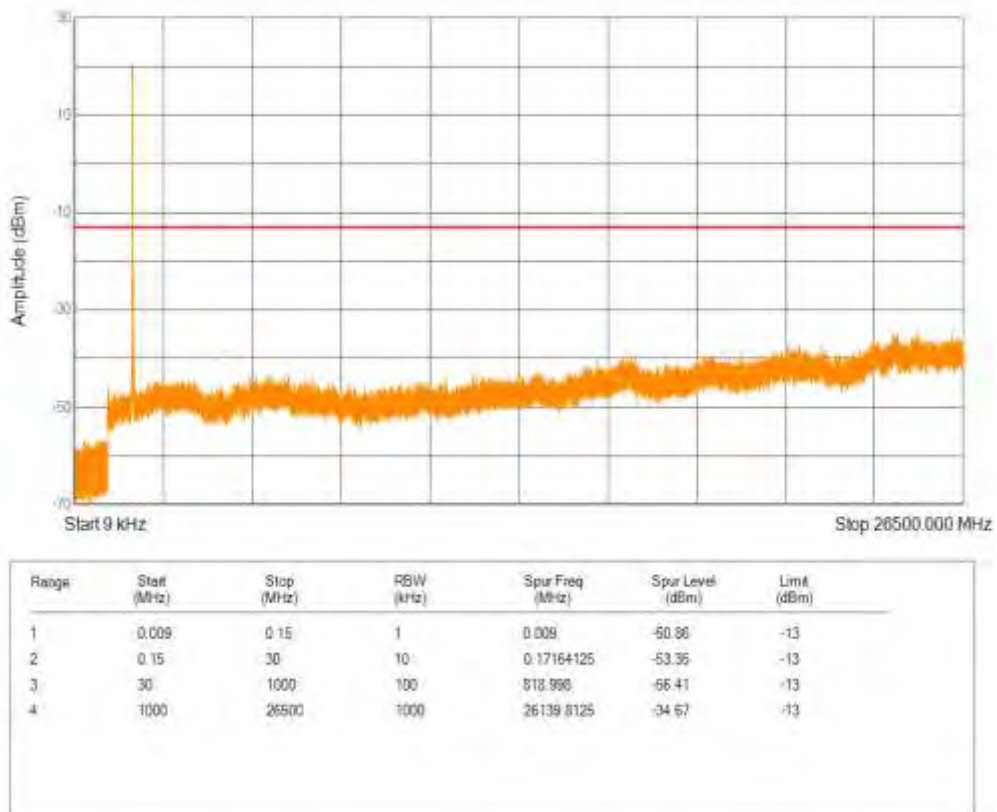

Band4 QPSK BW=10MHz Channel=20350 RB Size=50 Position=#0