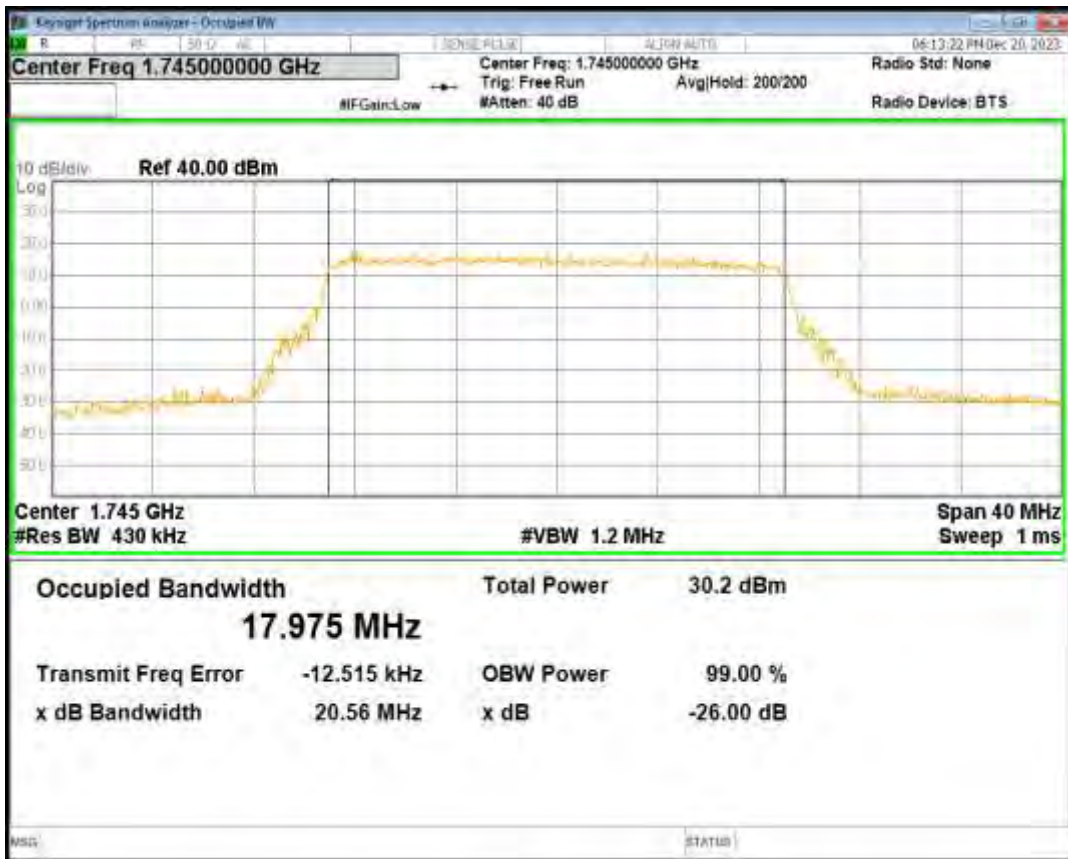

Band66 QPSK BW=20MHz Channel=132322 RB Size=100 Position=#0