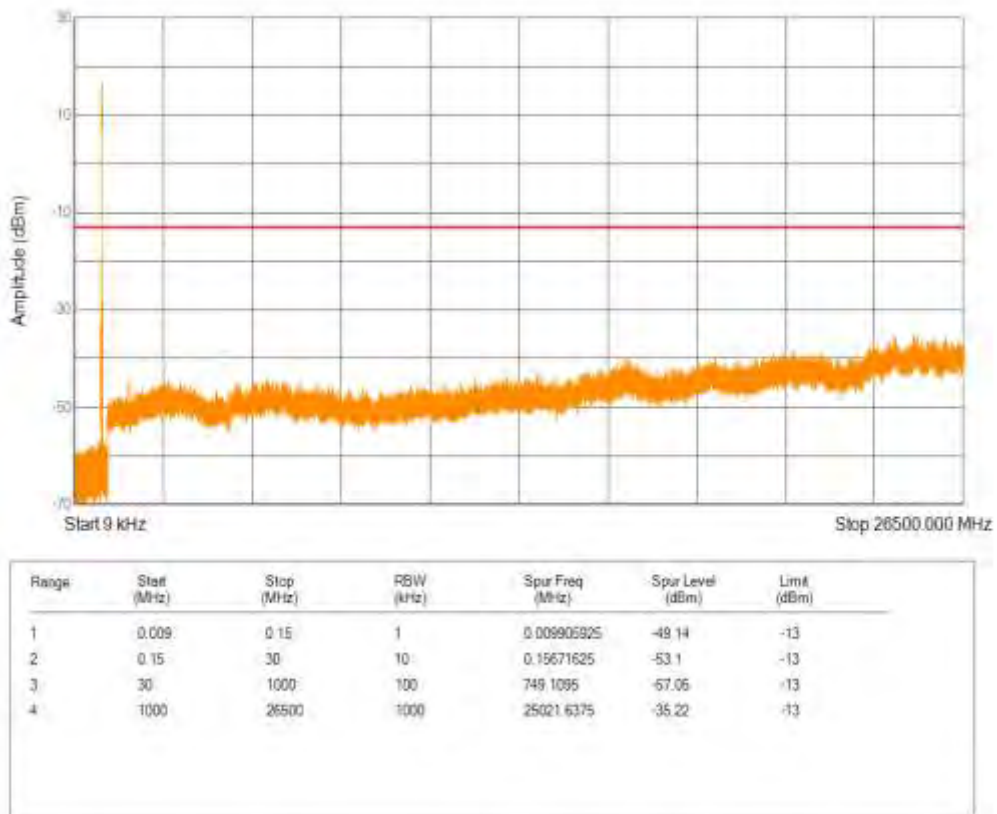

Band5 16QAM BW=5MHz Channel=20425 RB Size=25 Position=#0