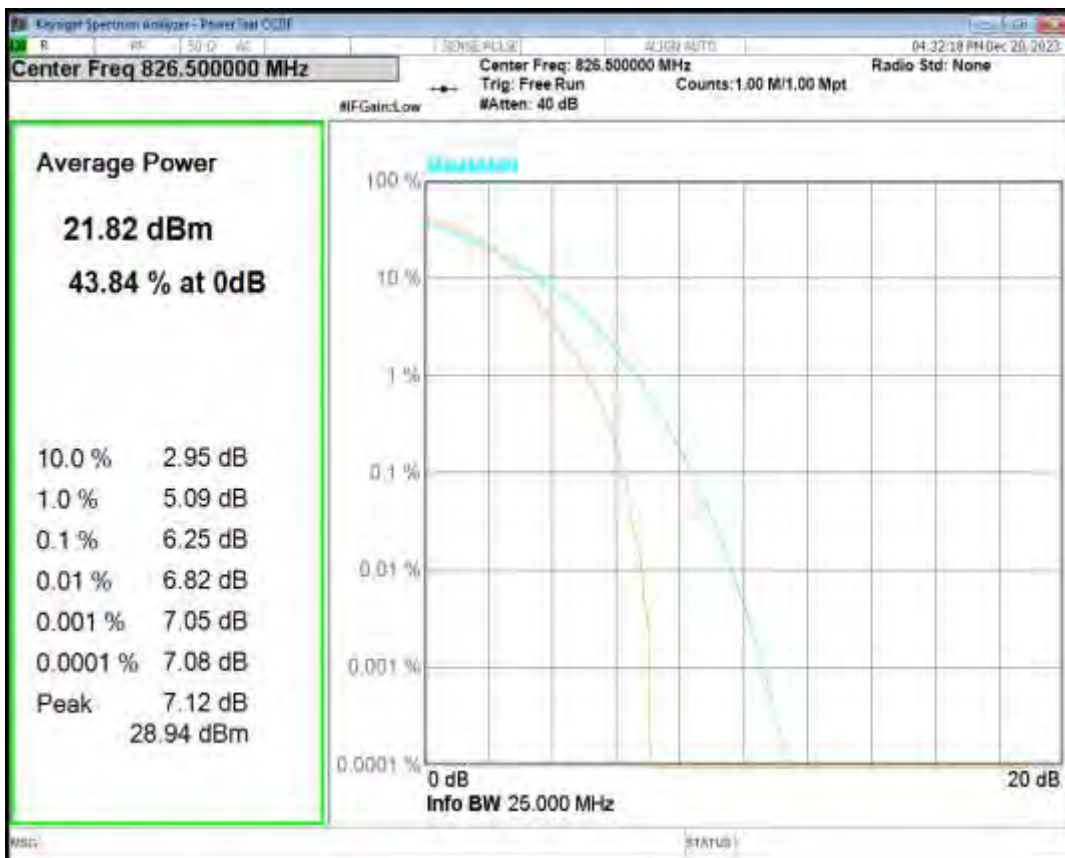

Band5 16QAM BW=5MHz Channel=20425 RB Size=1 Position=#0