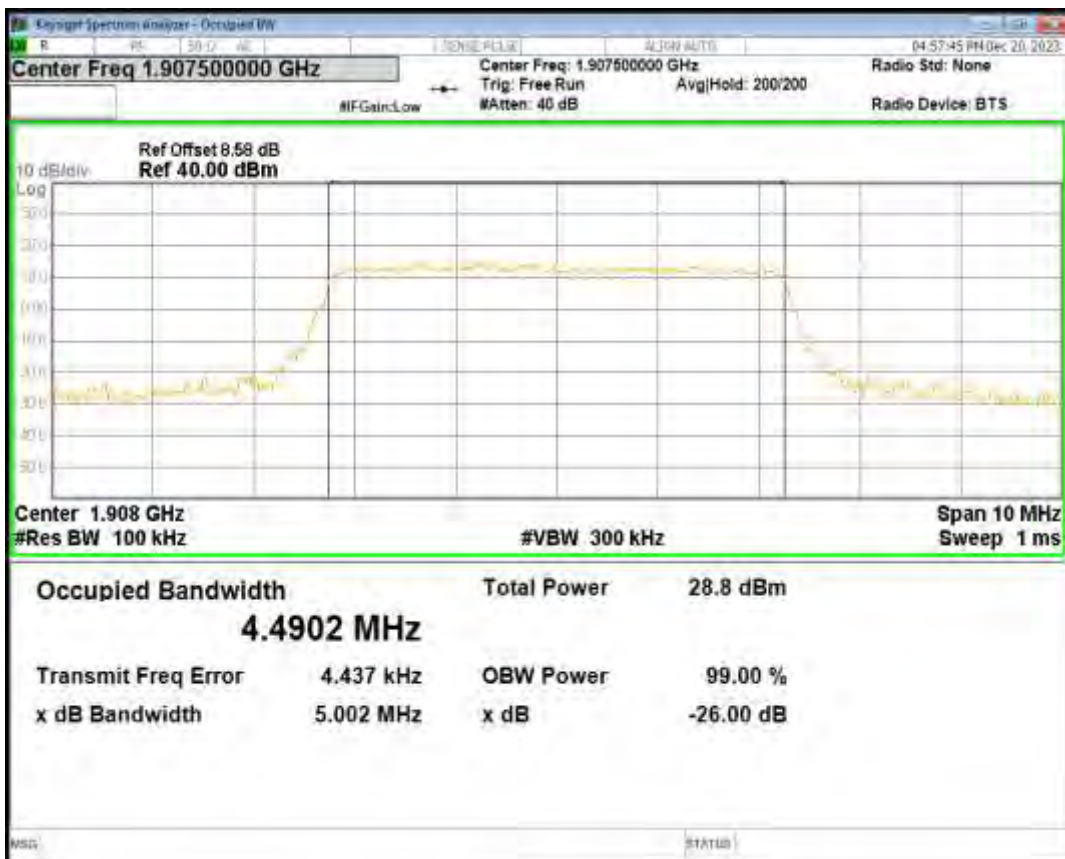

Band2 16QAM BW=5MHz Channel=19175 RB Size=25 Position=#0