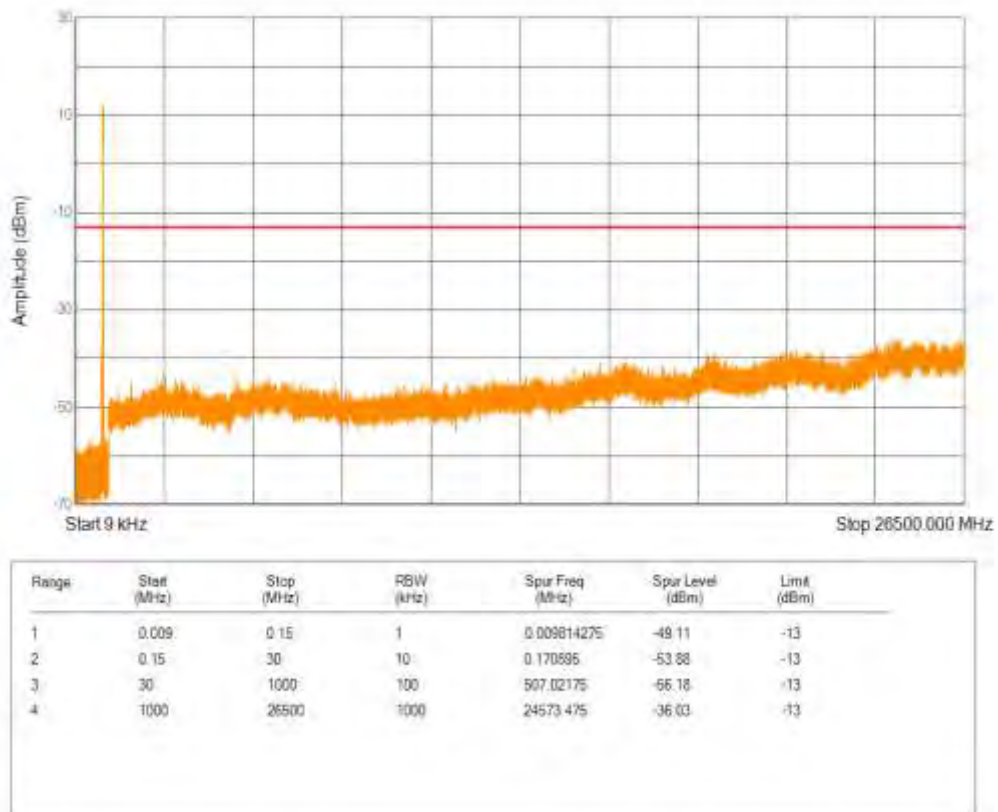

Band5 QPSK BW=10MHz Channel=20525 RB Size=50 Position=#0