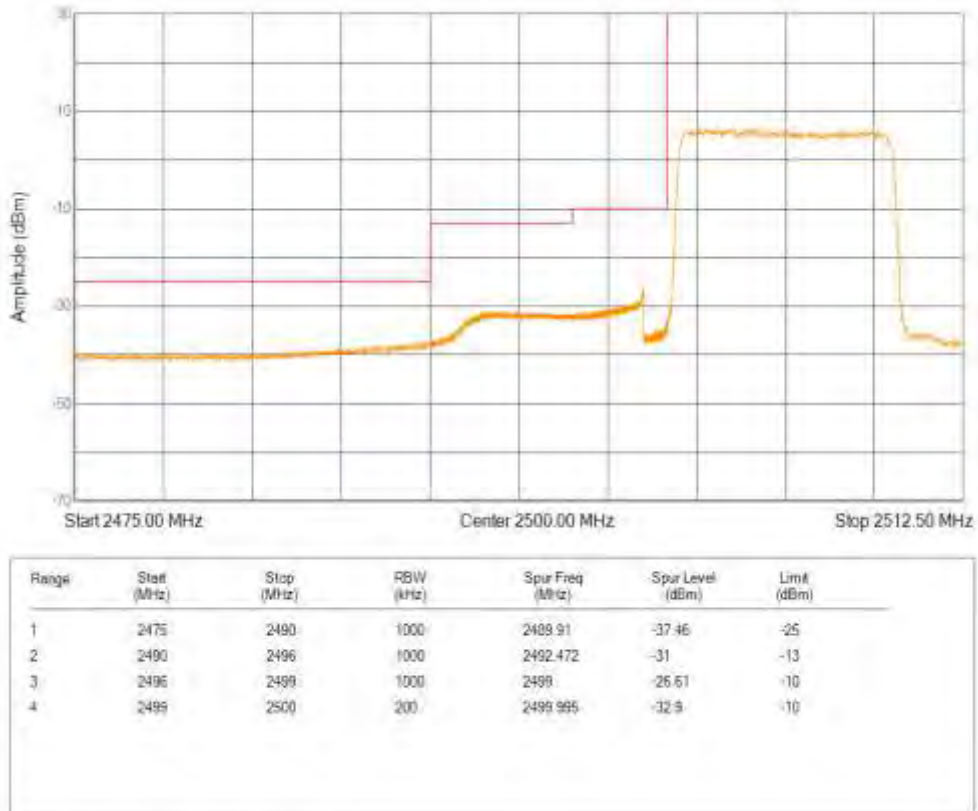

Band7 QPSK BW=10MHz Channel=20800 RB Size=50 Position=#0