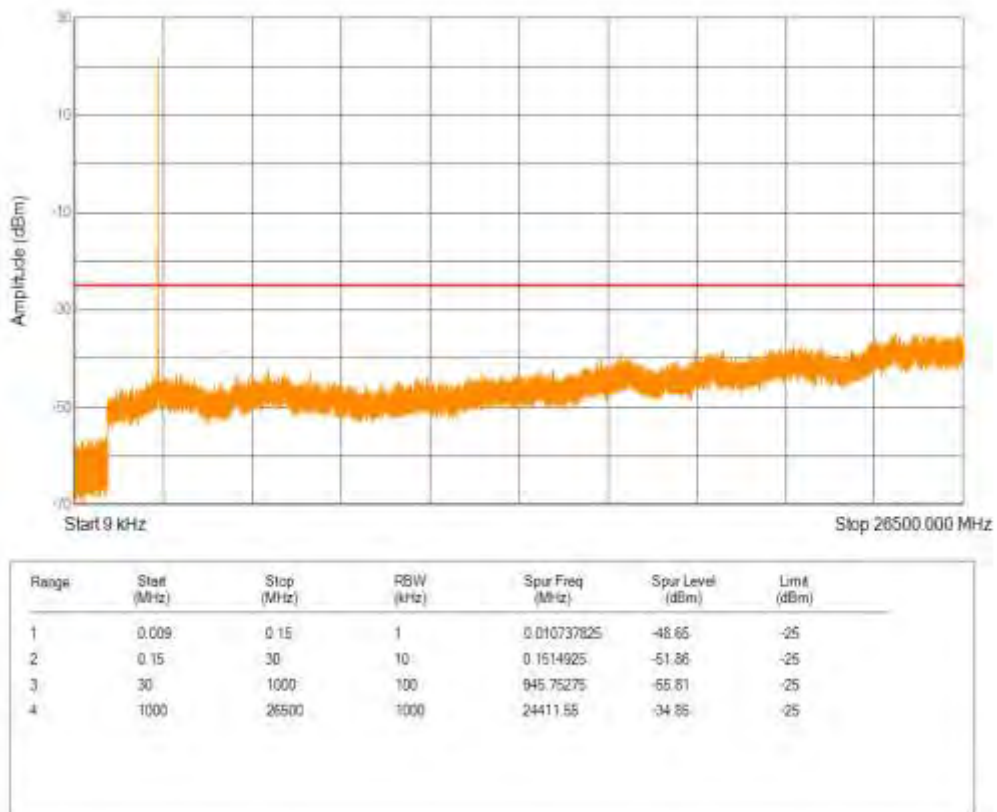

Band7 QPSK BW=5MHz Channel=20775 RB Size=25 Position=#0