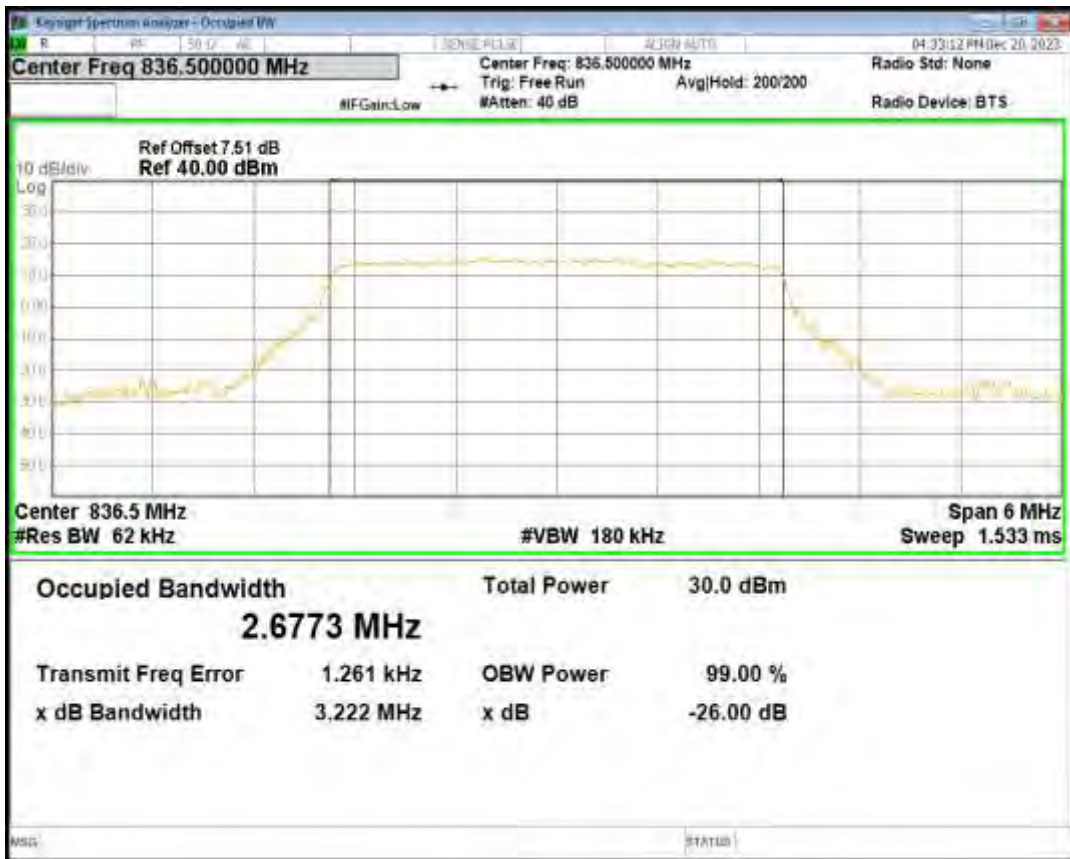

Band5 16QAM BW=3MHz Channel=20525 RB Size=15 Position=#0