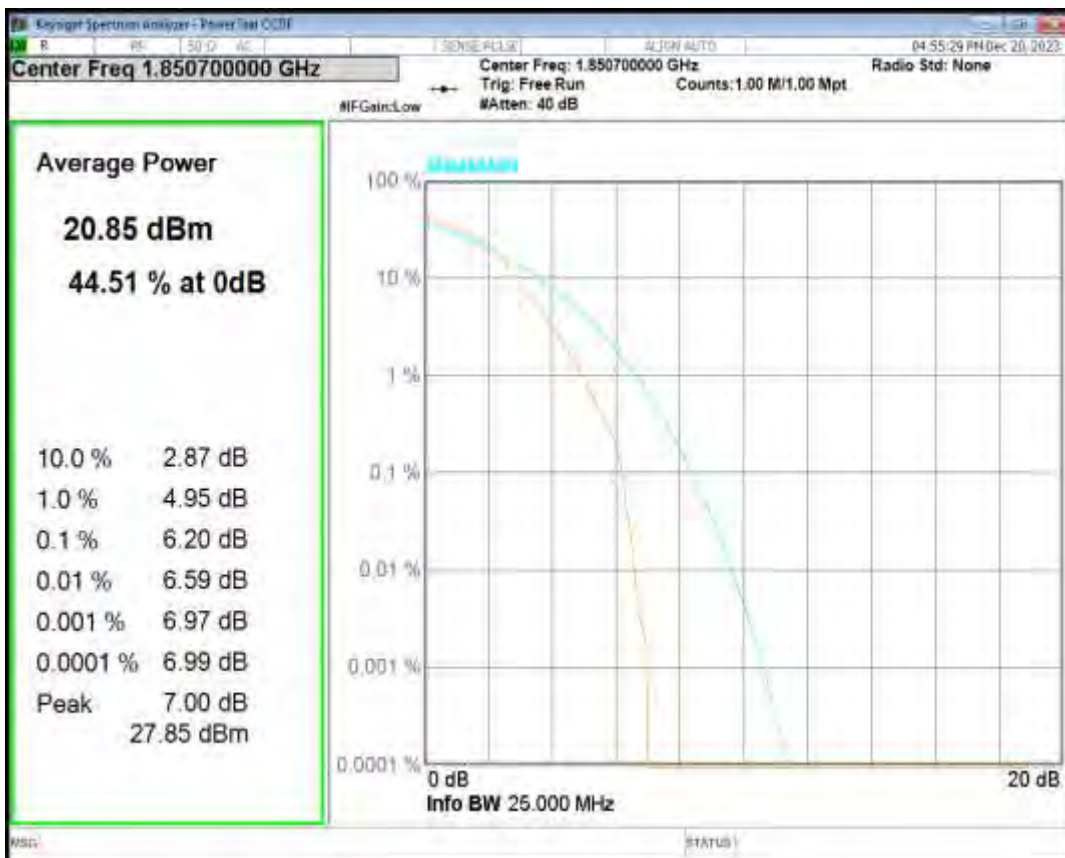

Band2 16QAM BW=1.4MHz Channel=18607 RB Size=1 Position=#0