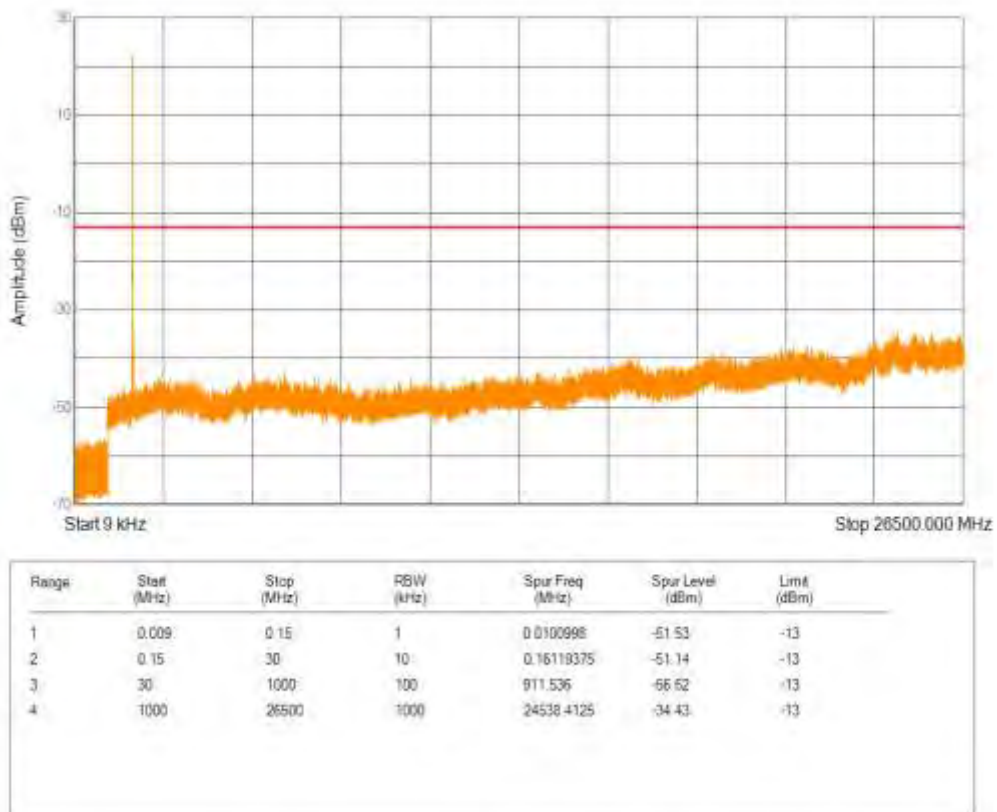

Band4 16QAM BW=5MHz Channel=20375 RB Size=25 Position=#0