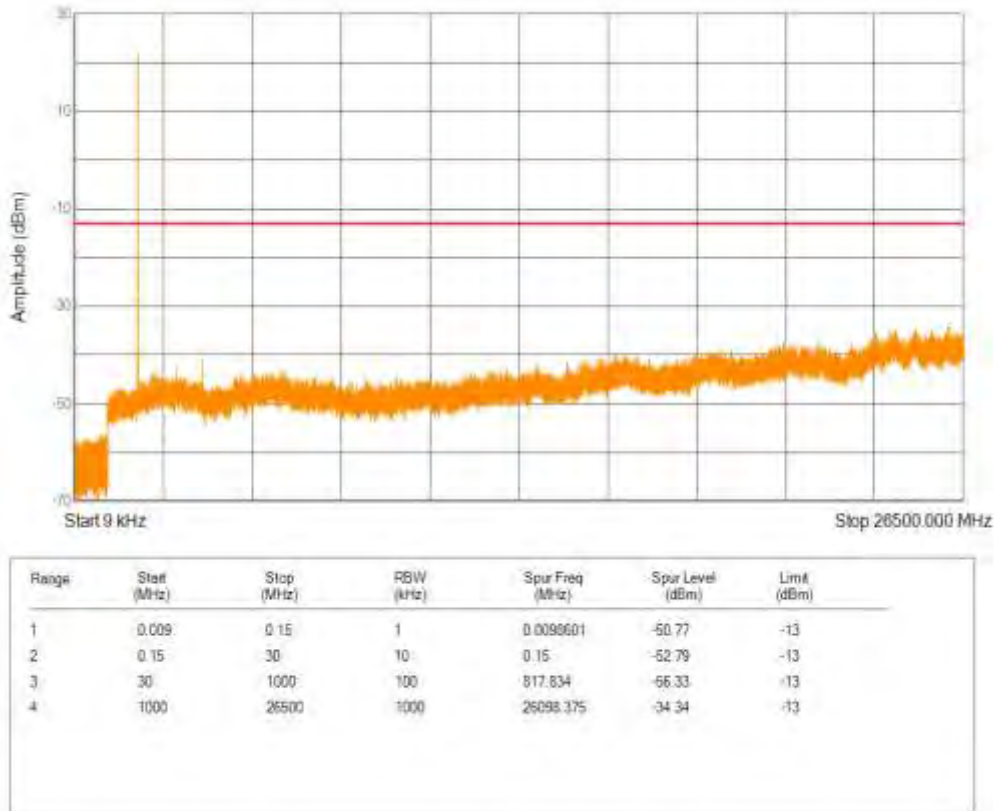

Band2 16QAM BW=5MHz Channel=19175 RB Size=25 Position=#0