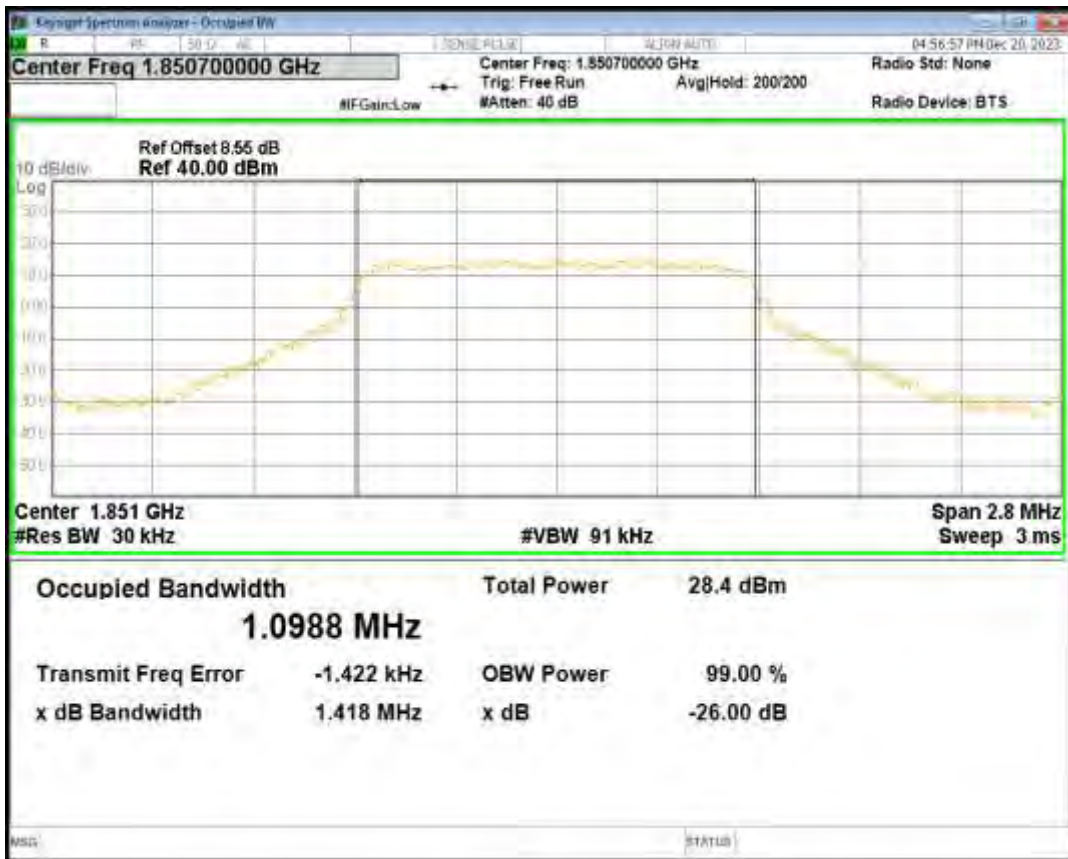

Band2 16QAM BW=1.4MHz Channel=18607 RB Size=6 Position=#0