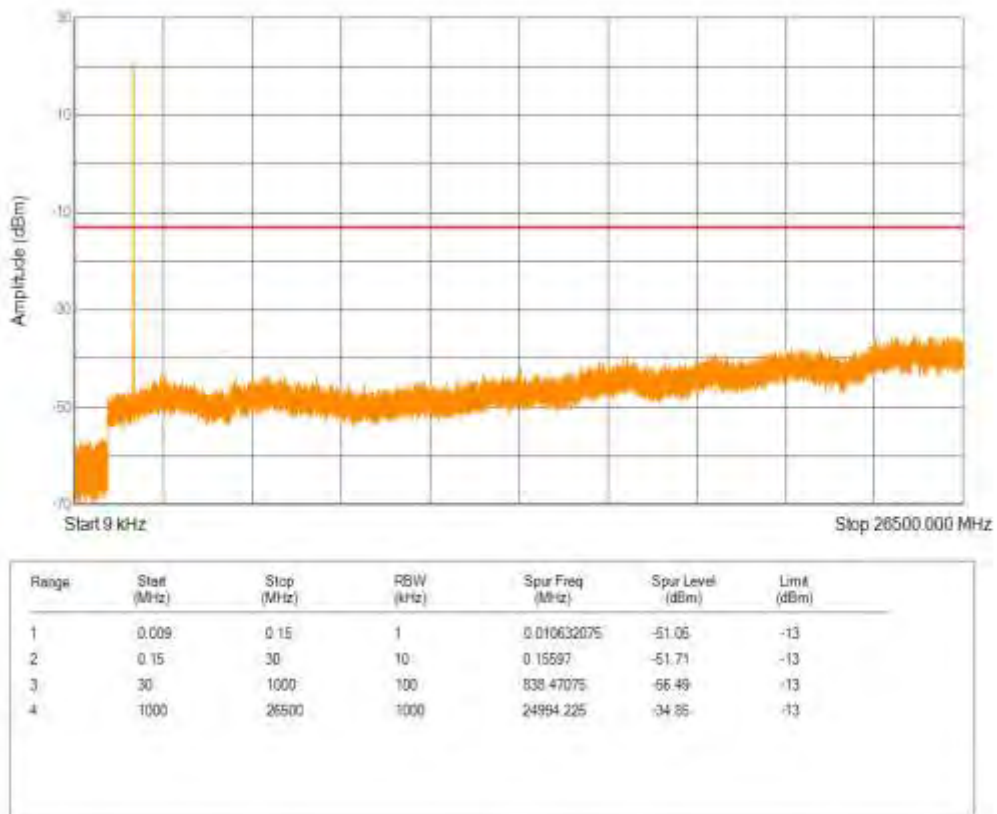

Band66 QPSK BW=5MHz Channel=132647 RB Size=25 Position=#0