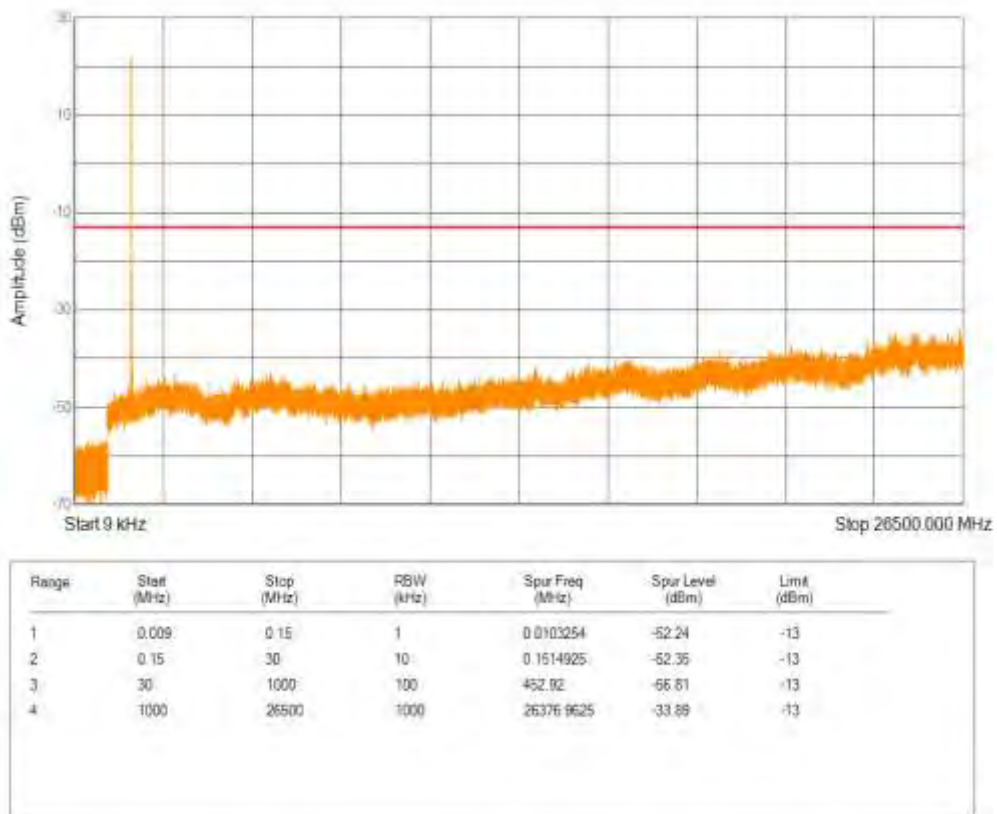

Band66 QPSK BW=5MHz Channel=131997 RB Size=25 Position=#0