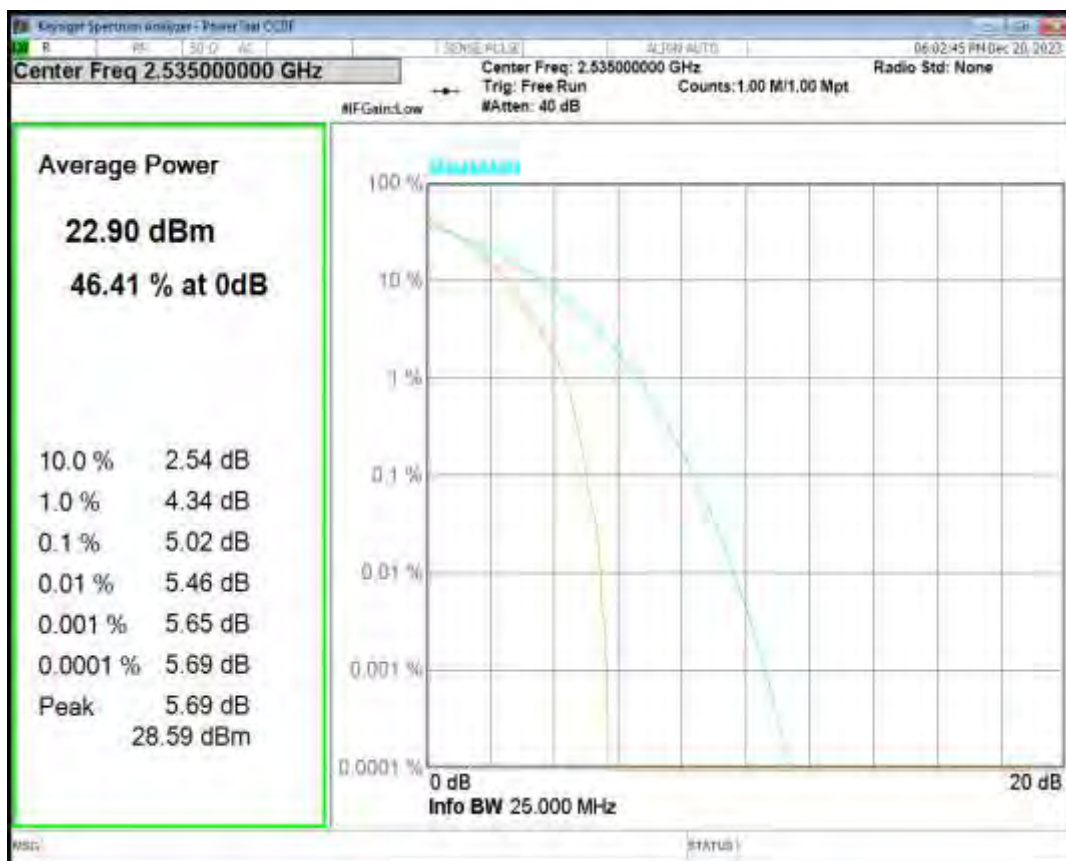

Band7 QPSK BW=20MHz Channel=21100 RB Size=1 Position=#0

04 Occupied bandwidth

Band	Bandwidth (MHz)	UL Channel	RB Size	RB Position	Modulation	99% OBW (MHz)	-26dB EBW (MHz)	Verdict
Band2	1.4	18607	6	#0	QPSK	1.089	1.447	PASS
Band2	1.4	18607	6	#0	16QAM	1.099	1.418	PASS
Band2	1.4	18900	6	#0	QPSK	1.093	1.411	PASS
Band2	1.4	18900	6	#0	16QAM	1.093	1.461	PASS
Band2	1.4	19193	6	#0	QPSK	1.103	1.448	PASS
Band2	1.4	19193	6	#0	16QAM	1.089	1.423	PASS
Band2	3	18615	15	#0	QPSK	2.698	3.191	PASS
Band2	3	18615	15	#0	16QAM	2.686	3.133	PASS
Band2	3	18900	15	#0	QPSK	2.681	3.158	PASS
Band2	3	18900	15	#0	16QAM	2.679	3.211	PASS
Band2	3	19185	15	#0	QPSK	2.686	3.128	PASS
Band2	3	19185	15	#0	16QAM	2.684	3.326	PASS
Band2	5	18625	25	#0	QPSK	4.486	5.067	PASS
Band2	5	18625	25	#0	16QAM	4.489	5.087	PASS
Band2	5	18900	25	#0	QPSK	4.490	5.011	PASS
Band2	5	18900	25	#0	16QAM	4.478	5.032	PASS
Band2	5	19175	25	#0	QPSK	4.472	5.058	PASS
Band2	5	19175	25	#0	16QAM	4.490	5.002	PASS
Band2	10	18650	50	#0	QPSK	8.941	9.570	PASS
Band2	10	18900	50	#0	QPSK	8.970	9.661	PASS
Band2	10	19150	50	#0	QPSK	8.920	9.572	PASS