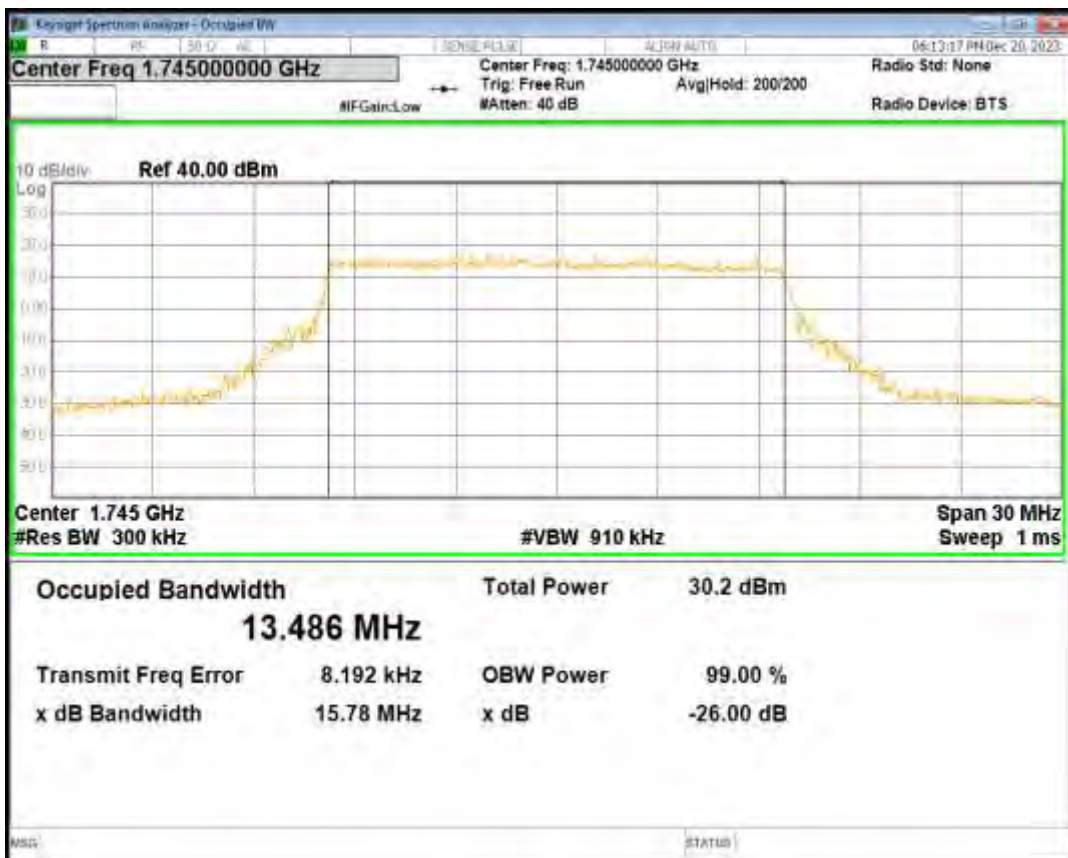

Band66 QPSK BW=15MHz Channel=132322 RB Size=75 Position=#0