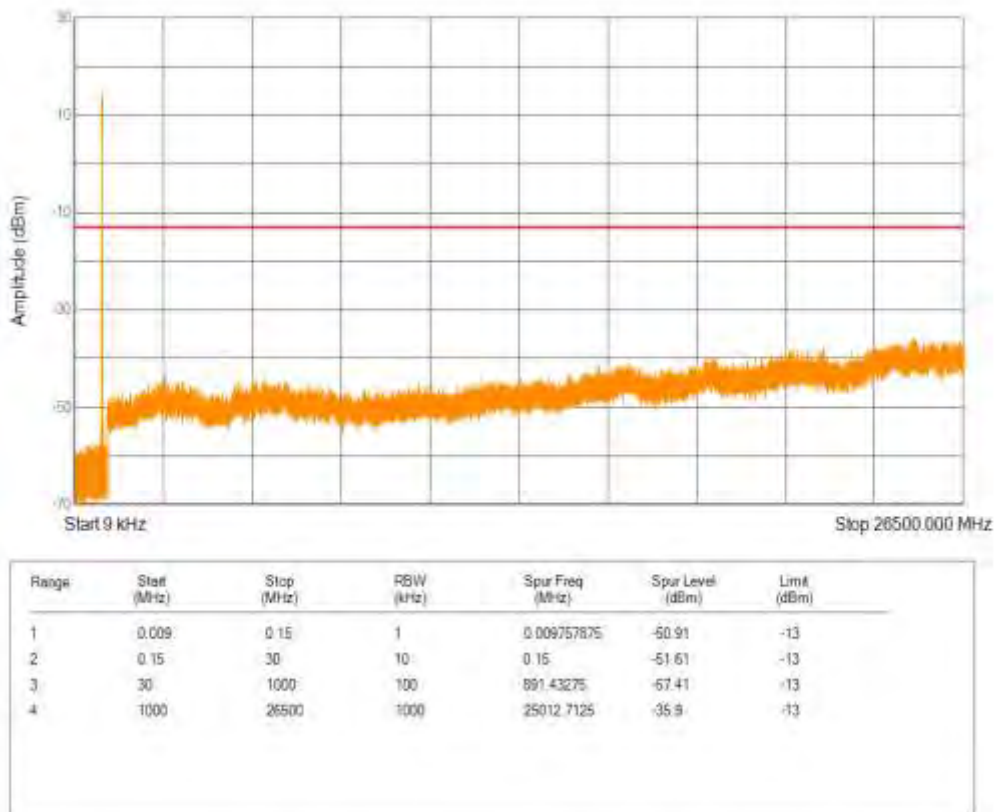

Band5 16QAM BW=5MHz Channel=20625 RB Size=25 Position=#0