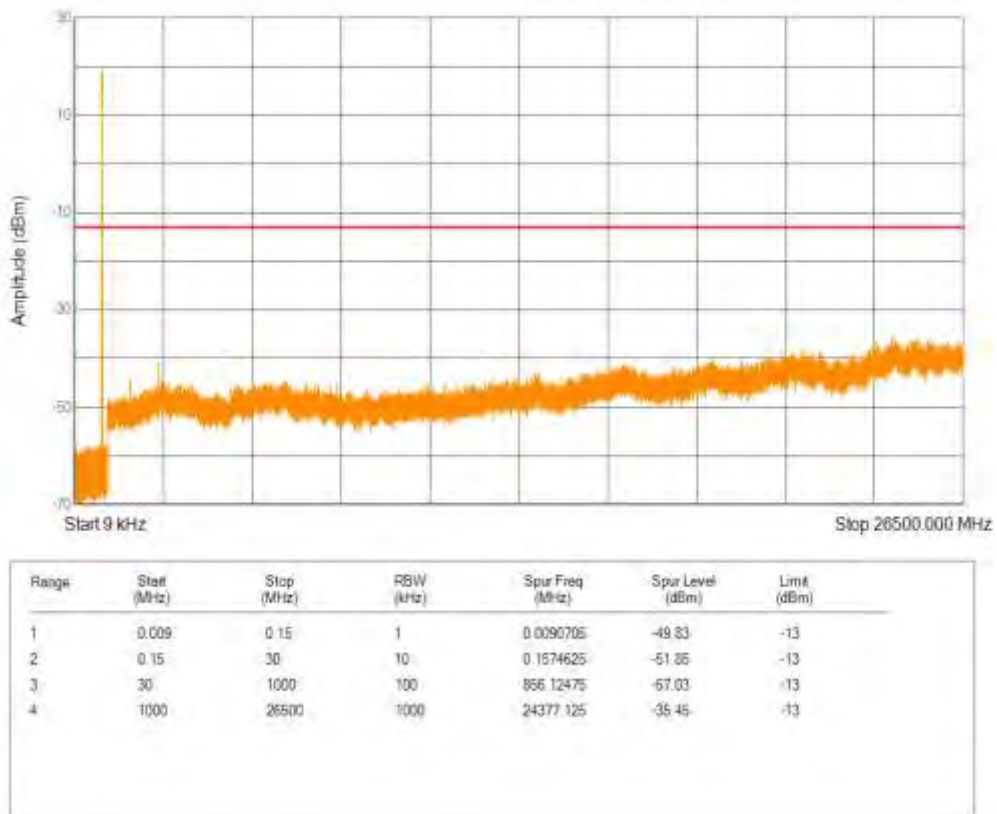

Band5 16QAM BW=1.4MHz Channel=20525 RB Size=6 Position=#0