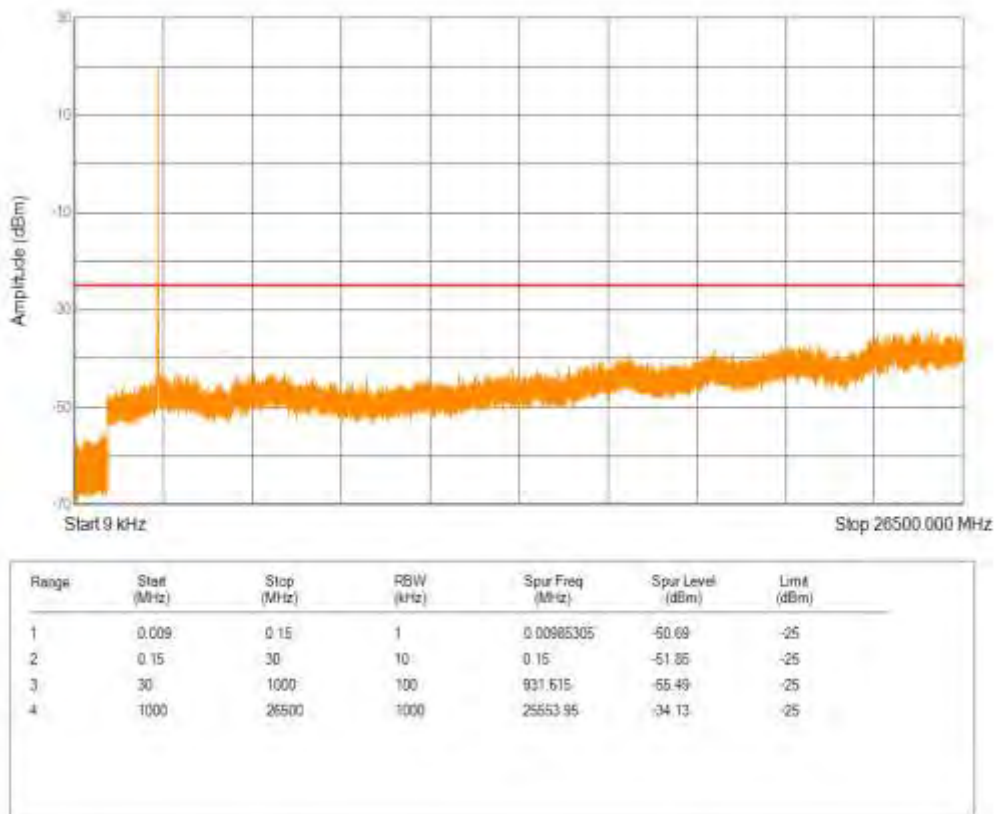

Band7 QPSK BW=10MHz Channel=20800 RB Size=50 Position=#0