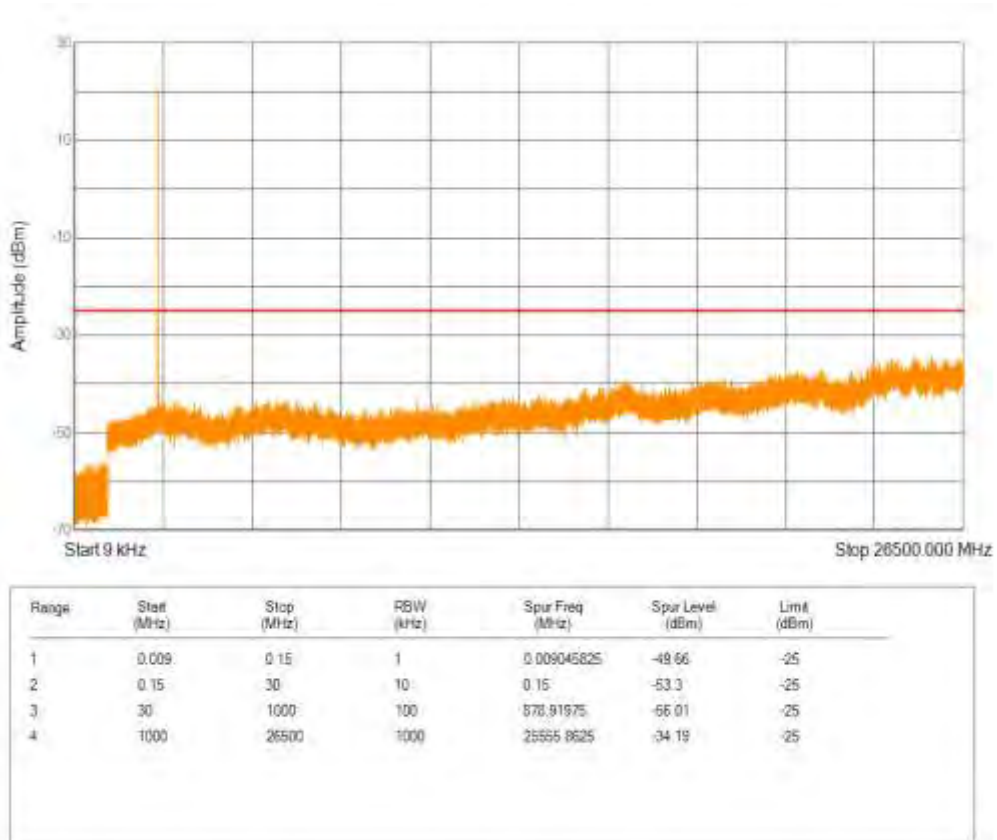

Band7 16QAM BW=5MHz Channel=20775 RB Size=25 Position=#0