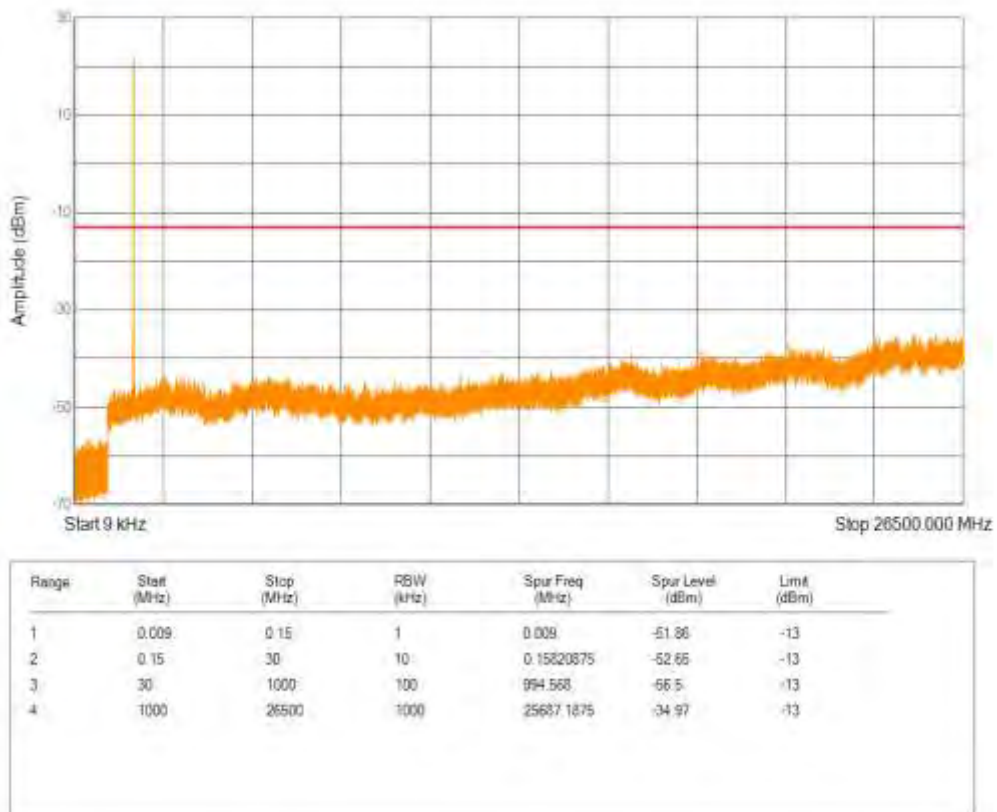

Band66 QPSK BW=3MHz Channel=132657 RB Size=15 Position=#0