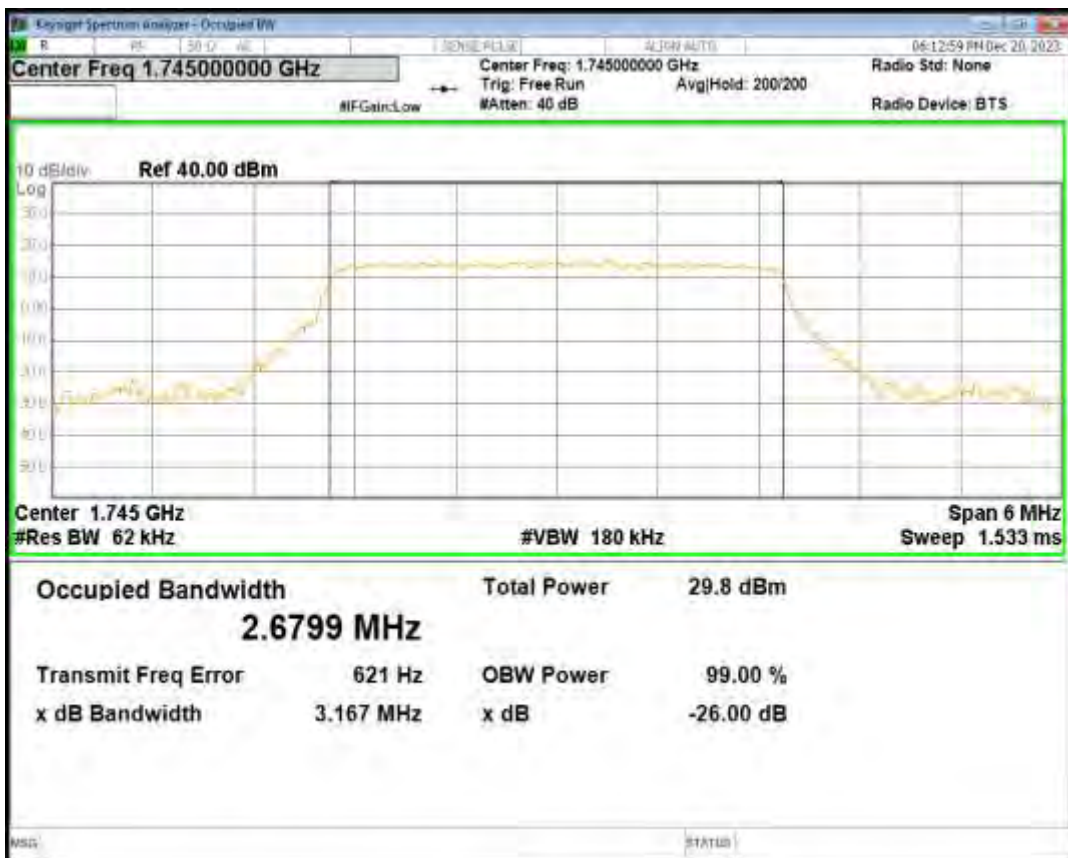

Band66 16QAM BW=3MHz Channel=132322 RB Size=15 Position=#0