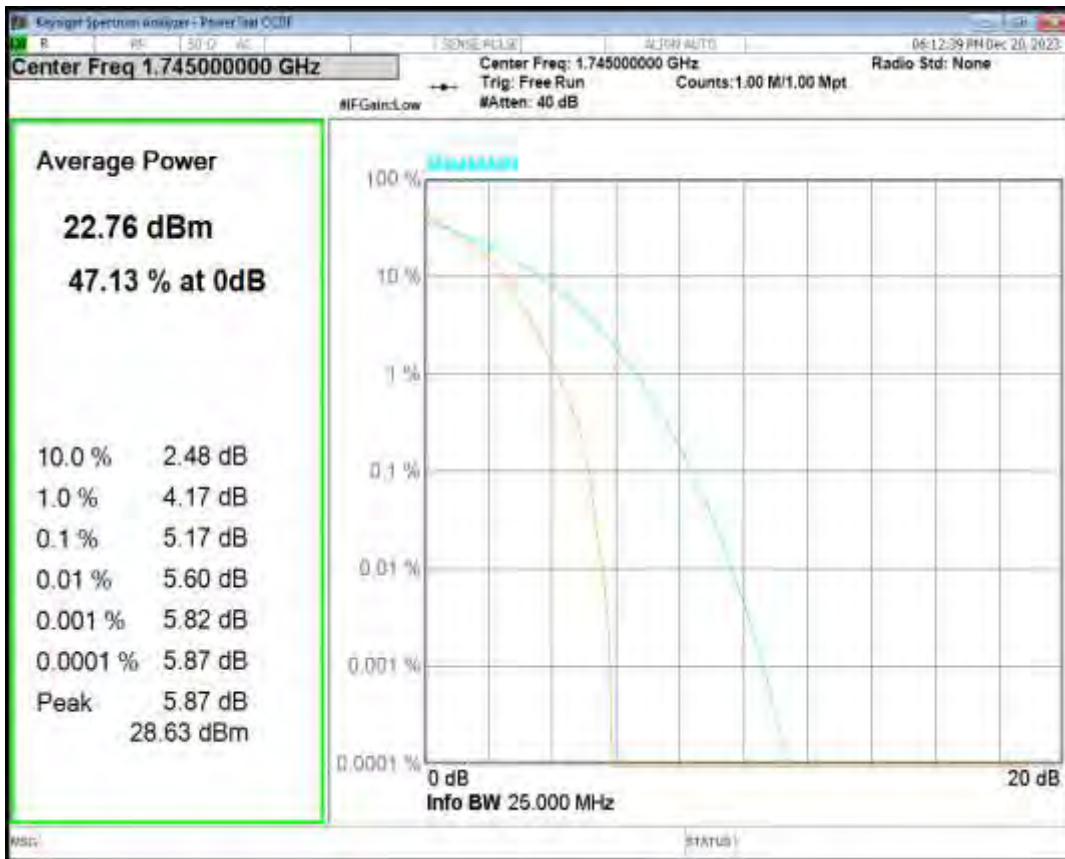

Band66 QPSK BW=15MHz Channel=132322 RB Size=1 Position=#0