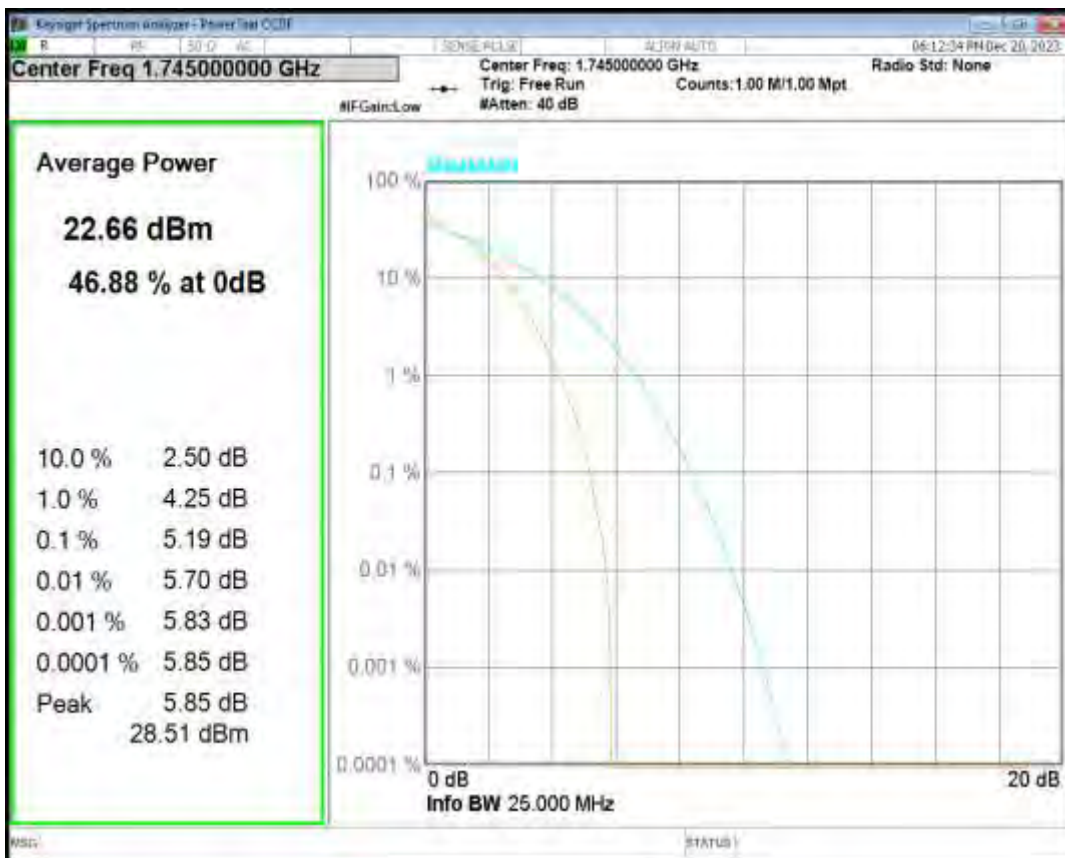

Band66 16QAM BW=3MHz Channel=132322 RB Size=1 Position=#0

Band66 QPSK BW=5MHz Channel=132322 RB Size=1 Position=#0

Band66 16QAM BW=5MHz Channel=132322 RB Size=1 Position=#0

Band66 QPSK BW=10MHz Channel=132322 RB Size=1 Position=#0