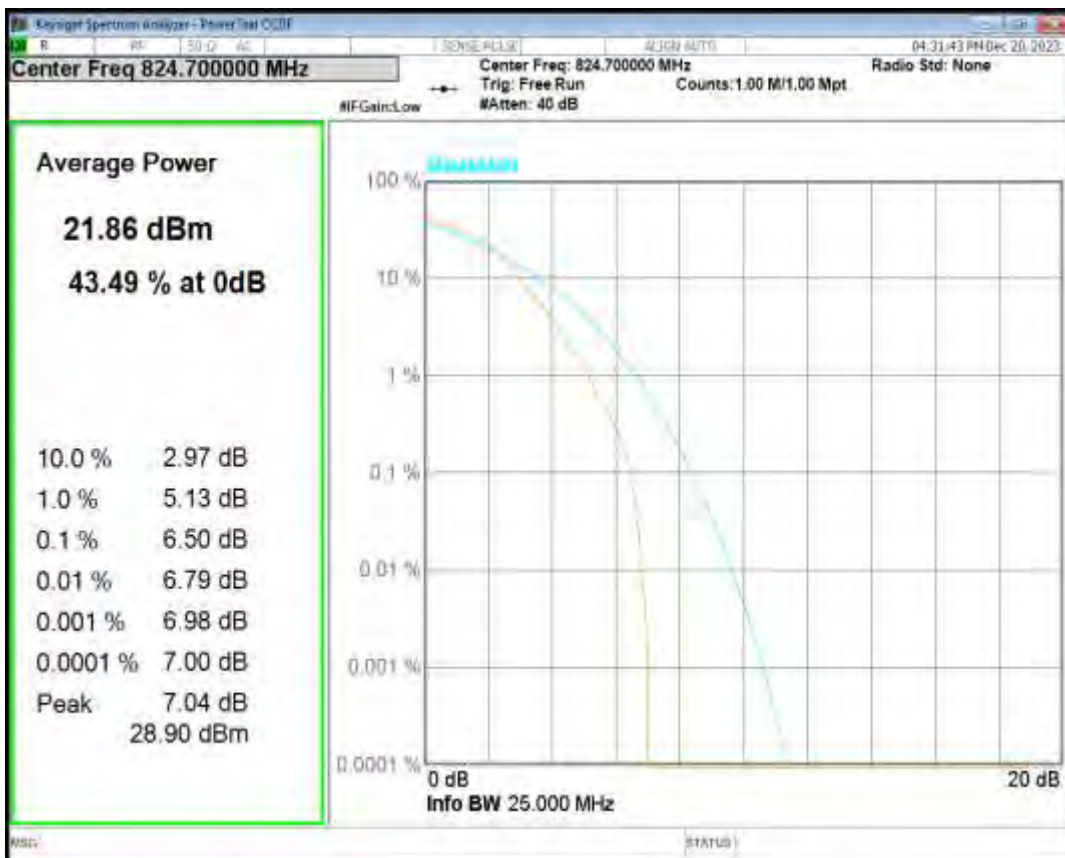

Band5 16QAM BW=1.4MHz Channel=20407 RB Size=1 Position=#0