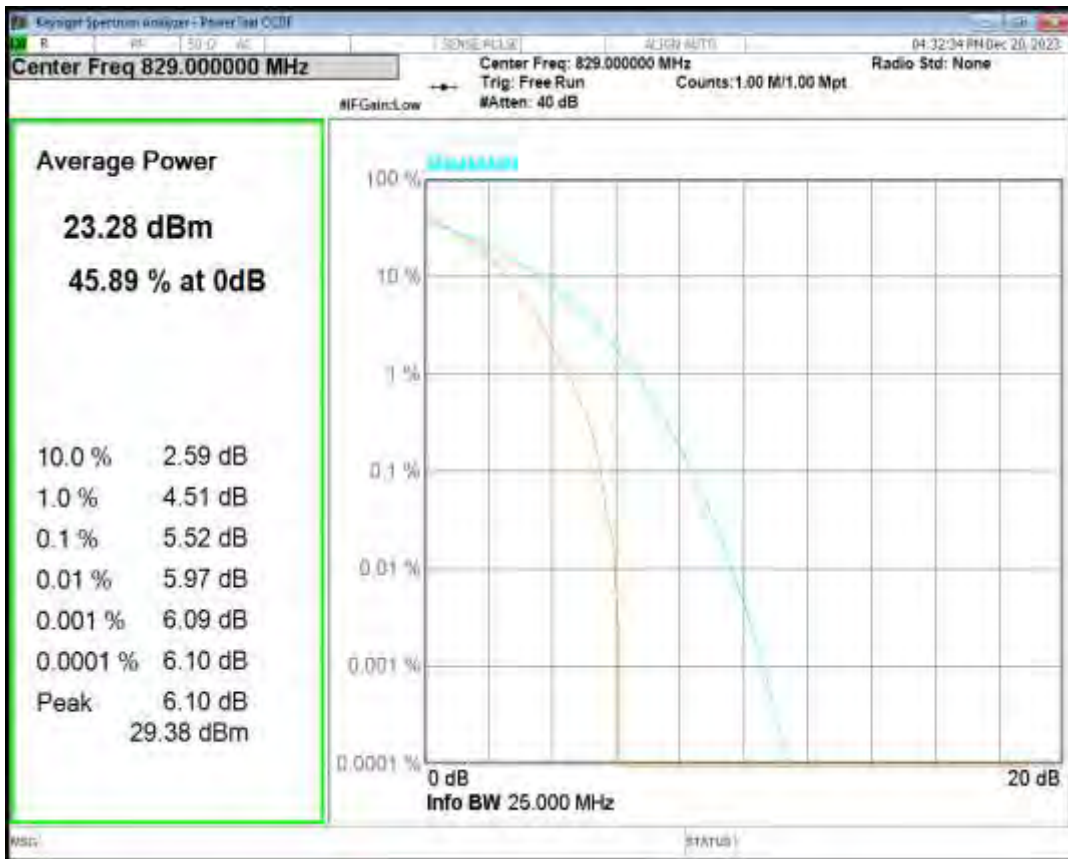

Band5 QPSK BW=10MHz Channel=20450 RB Size=1 Position=#0