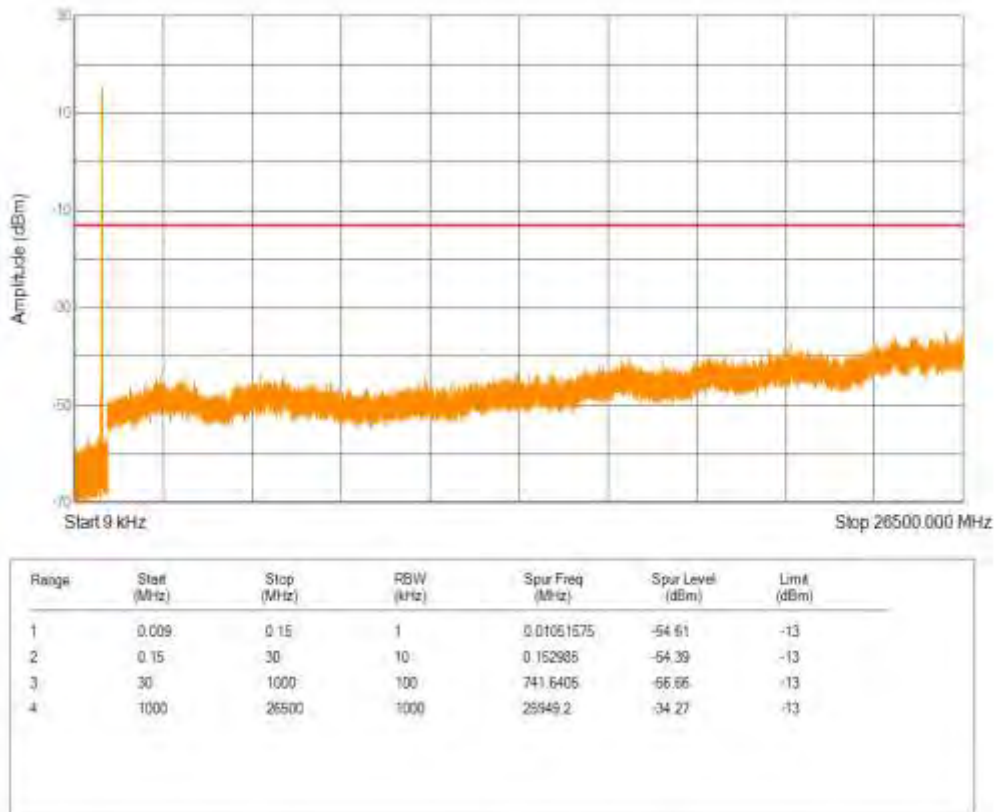

Band5 16QAM BW=5MHz Channel=20525 RB Size=25 Position=#0