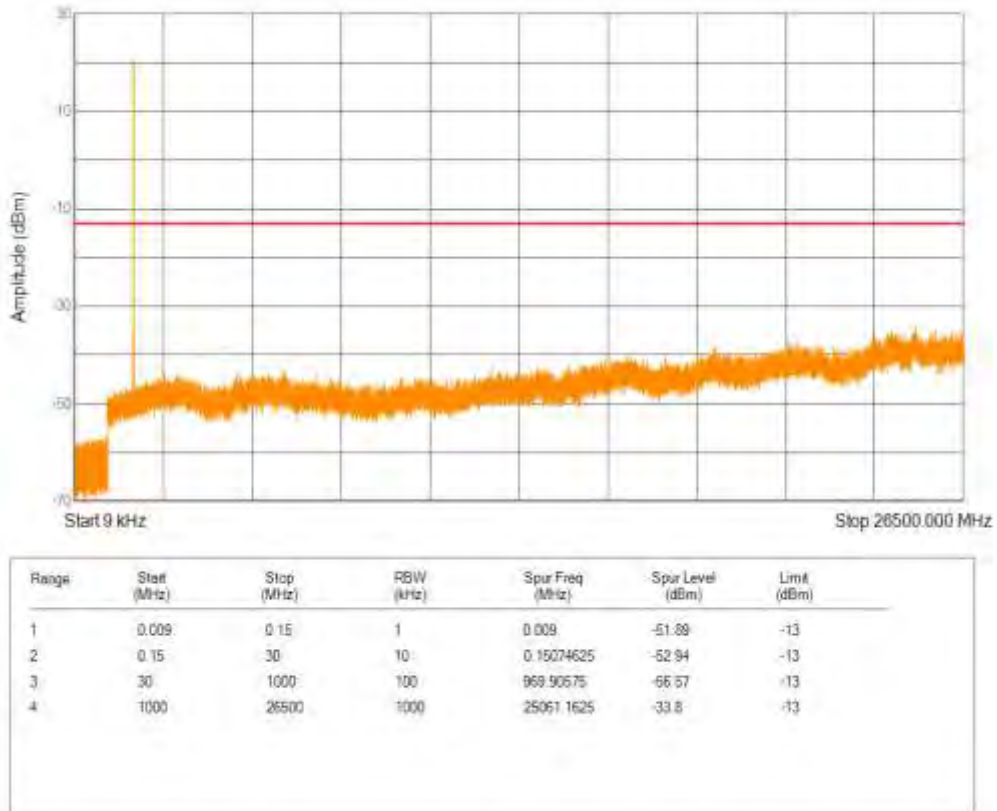

Band66 16QAM BW=5MHz Channel=132647 RB Size=25 Position=#0