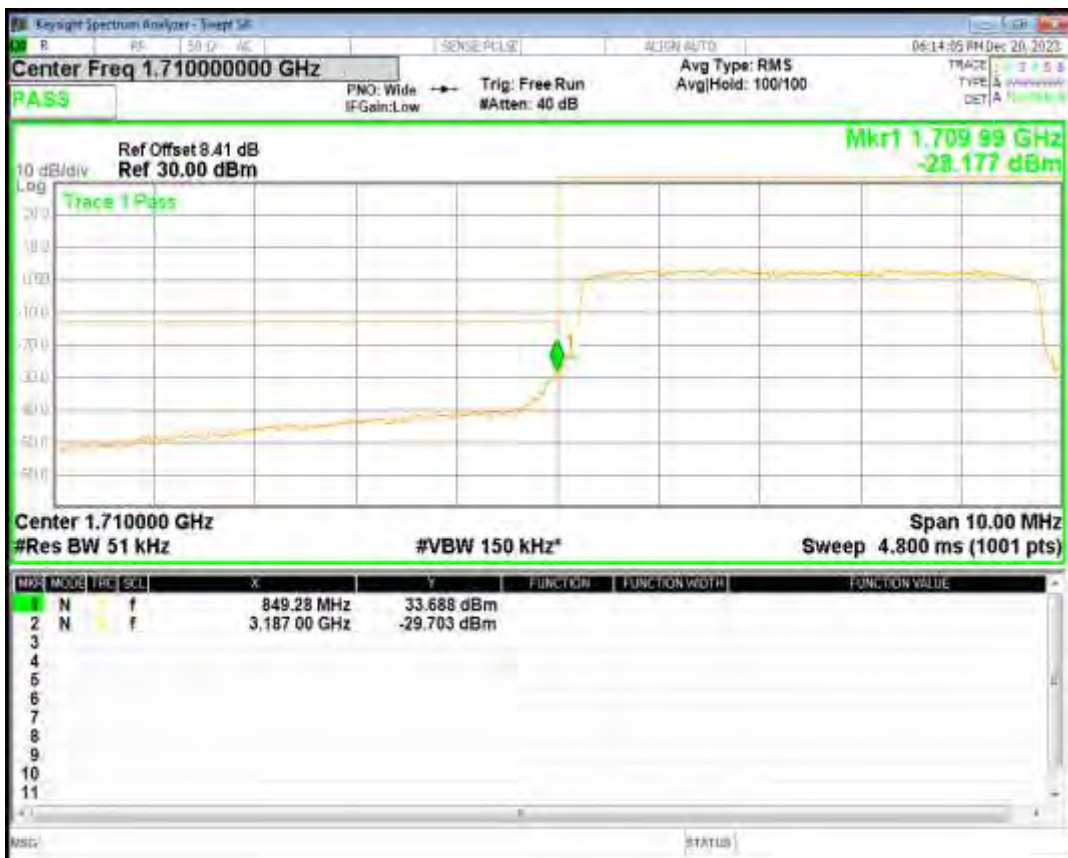

Band66 QPSK BW=3MHz Channel=132657 RB Size=15 Position=#0

Band66 16QAM BW=3MHz Channel=132657 RB Size=15 Position=#0

Band66 QPSK BW=5MHz Channel=131997 RB Size=25 Position=#0

Band66 16QAM BW=5MHz Channel=131997 RB Size=25 Position=#0