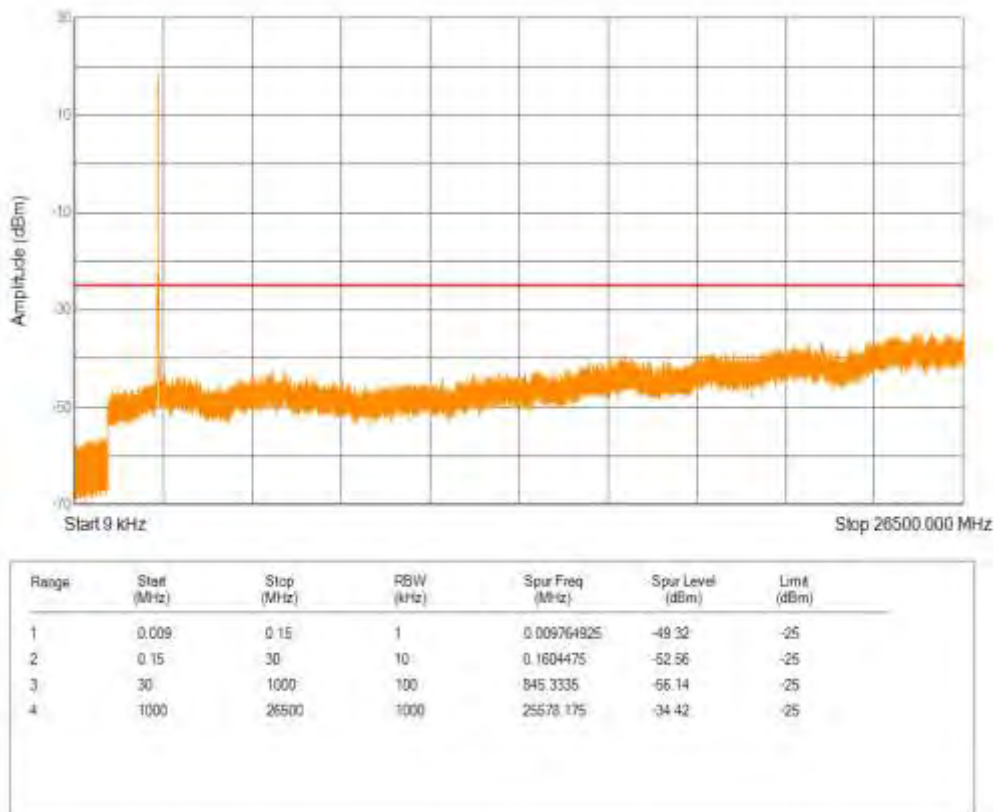

Band7 QPSK BW=15MHz Channel=20825 RB Size=75 Position=#0