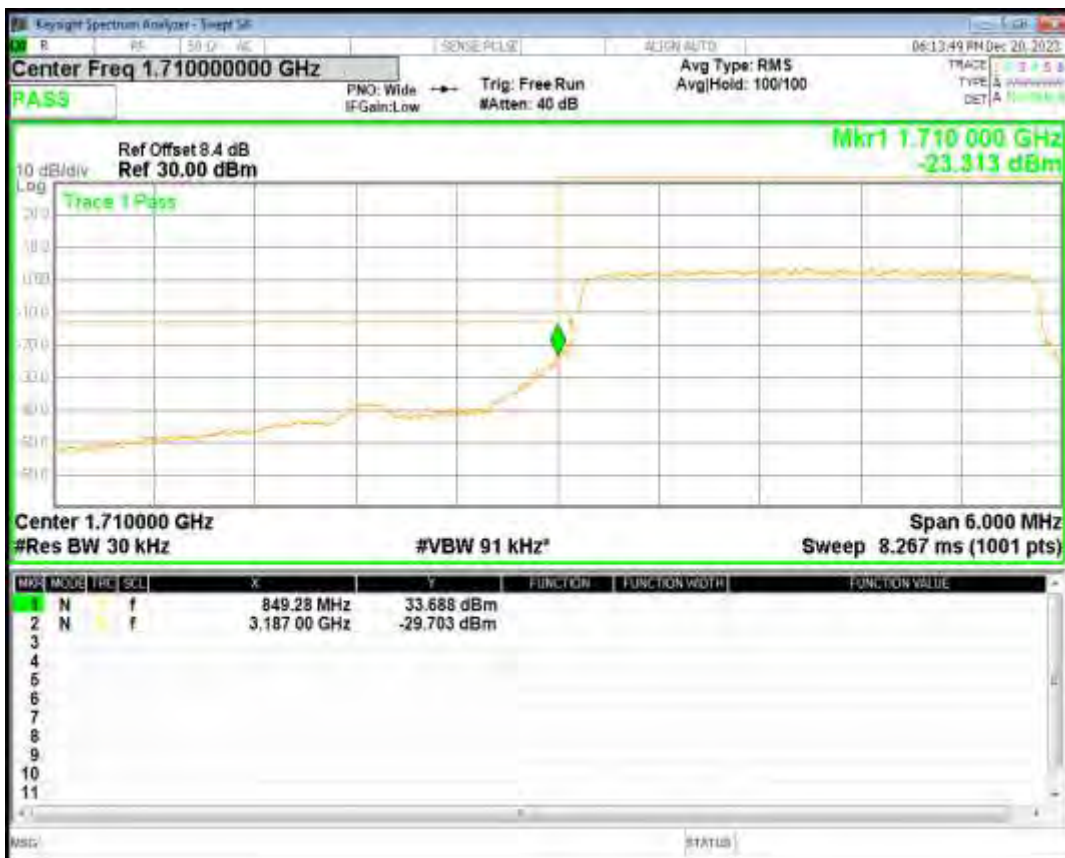

Band66 QPSK BW=1.4MHz Channel=132665 RB Size=6 Position=#0

Band66 16QAM BW=1.4MHz Channel=132665 RB Size=6 Position=#0

Band66 QPSK BW=3MHz Channel=131987 RB Size=15 Position=#0

Band66 16QAM BW=3MHz Channel=131987 RB Size=15 Position=#0