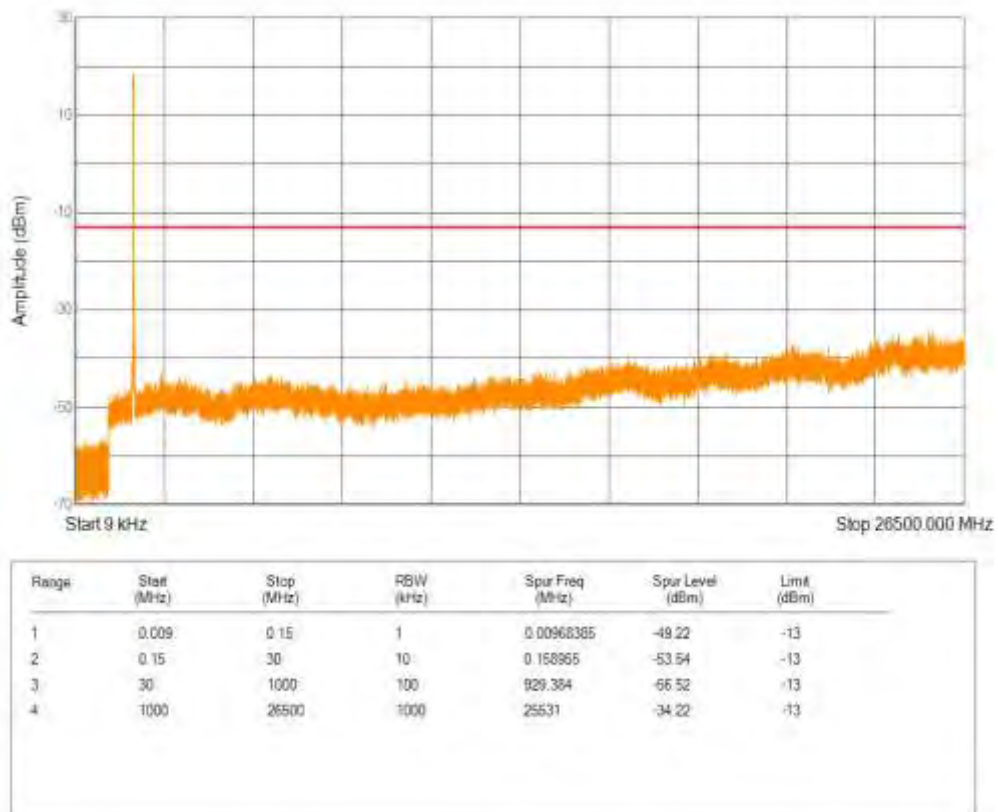

Band4 QPSK BW=15MHz Channel=20325 RB Size=75 Position=#0