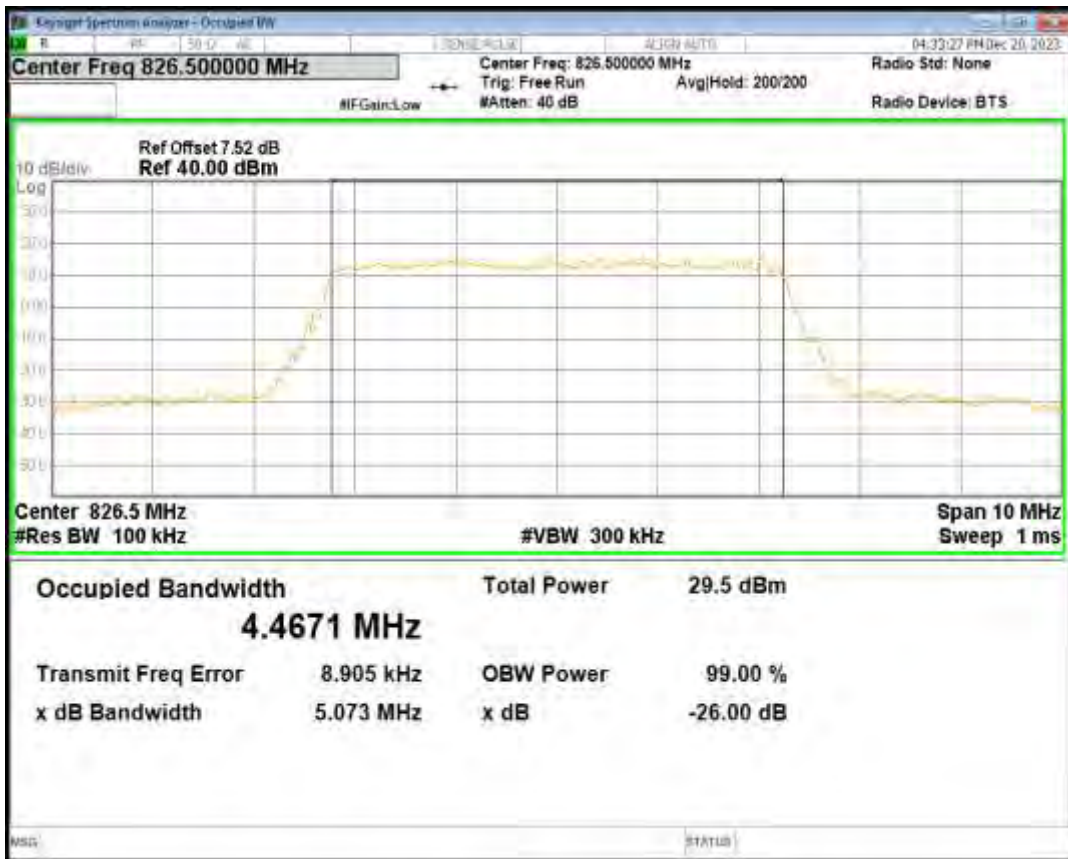

Band5 16QAM BW=5MHz Channel=20425 RB Size=25 Position=#0