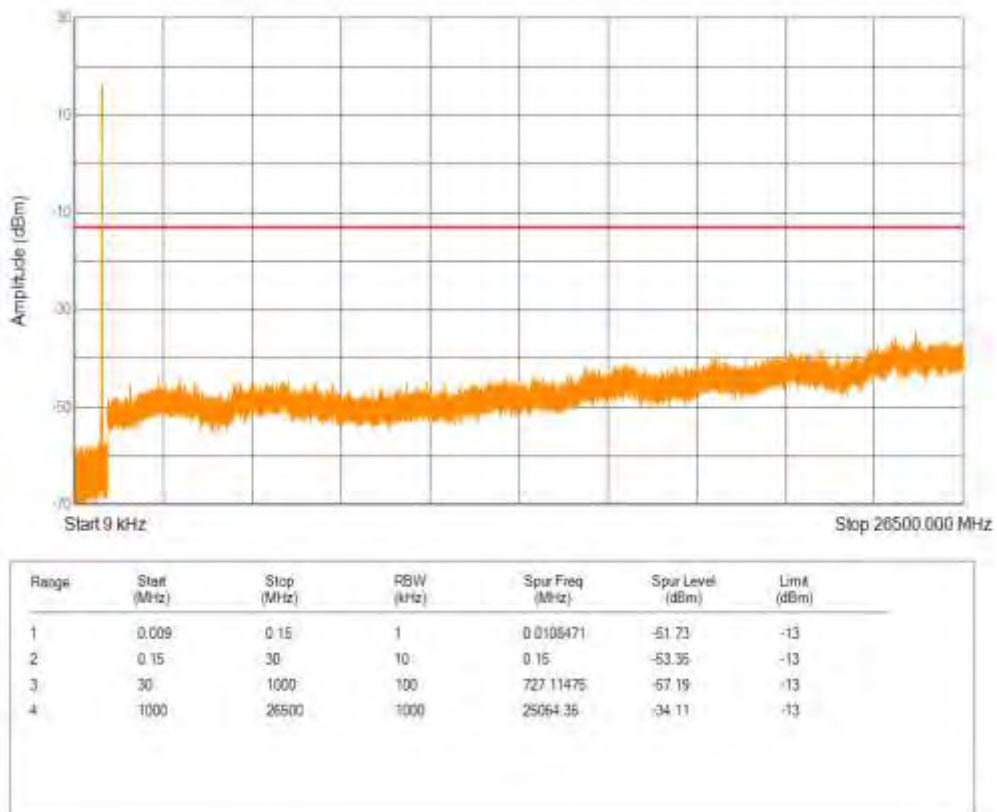

Band5 16QAM BW=3MHz Channel=20525 RB Size=15 Position=#0