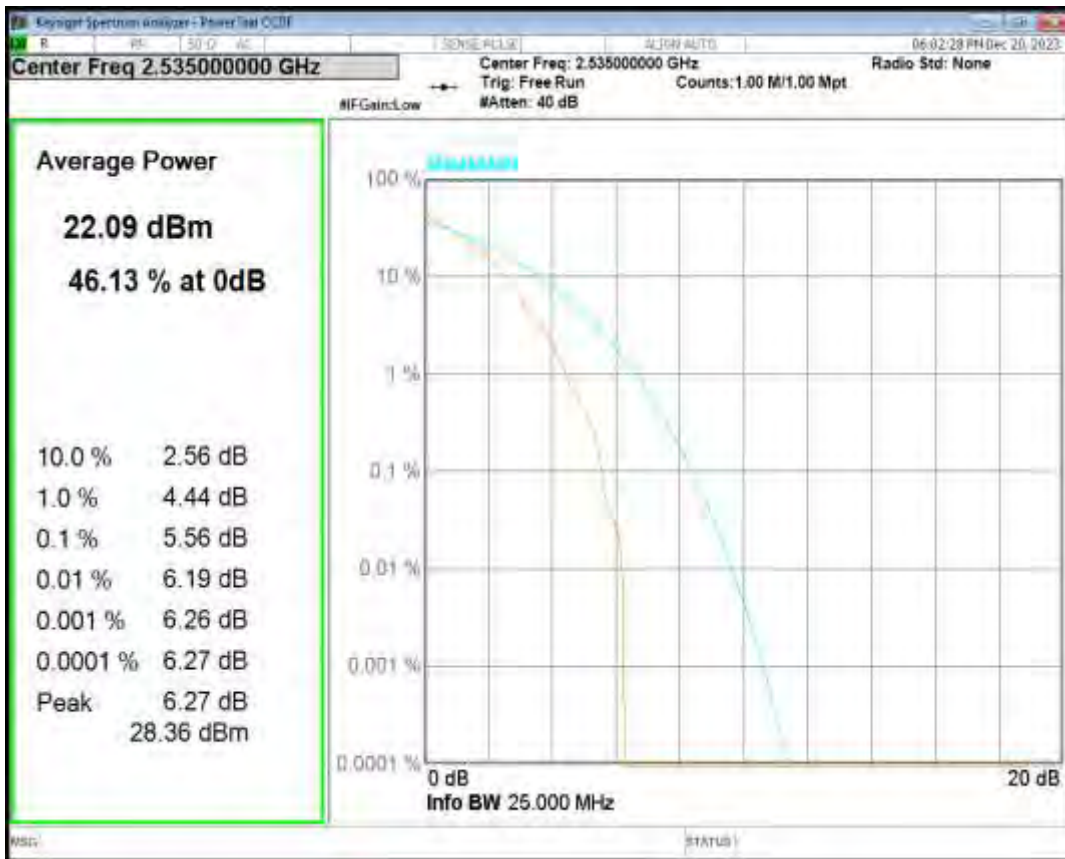

Band7 QPSK BW=5MHz Channel=21100 RB Size=1 Position=#0