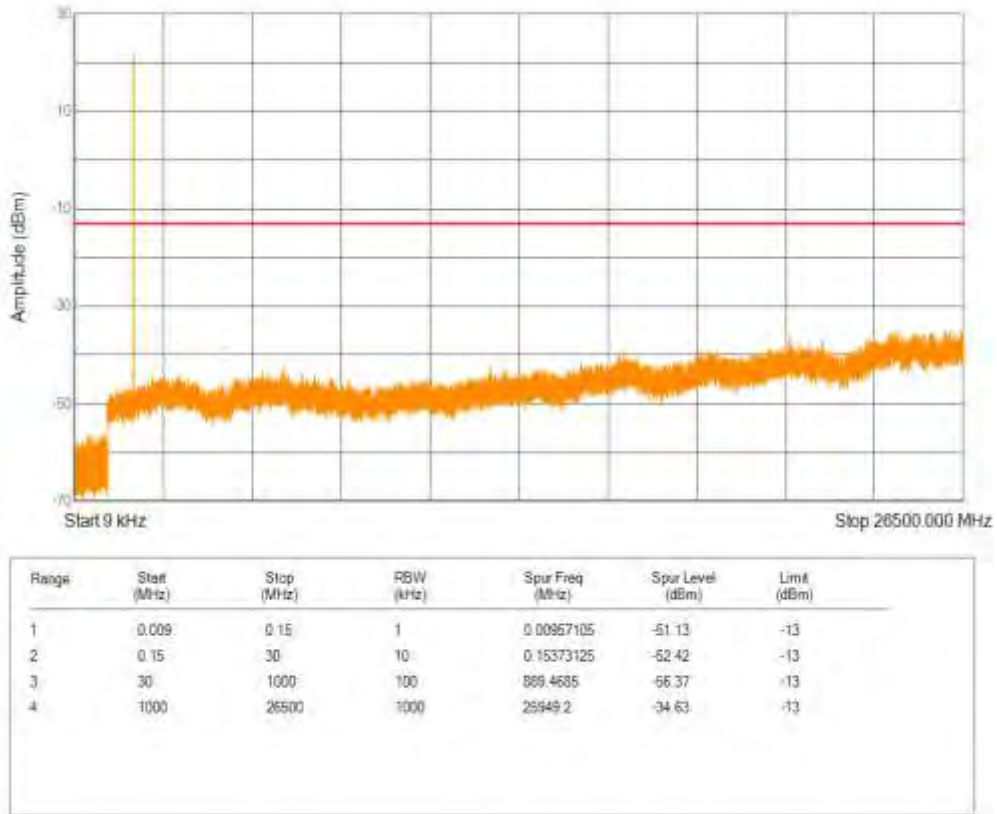

Band66 16QAM BW=3MHz Channel=132657 RB Size=15 Position=#0