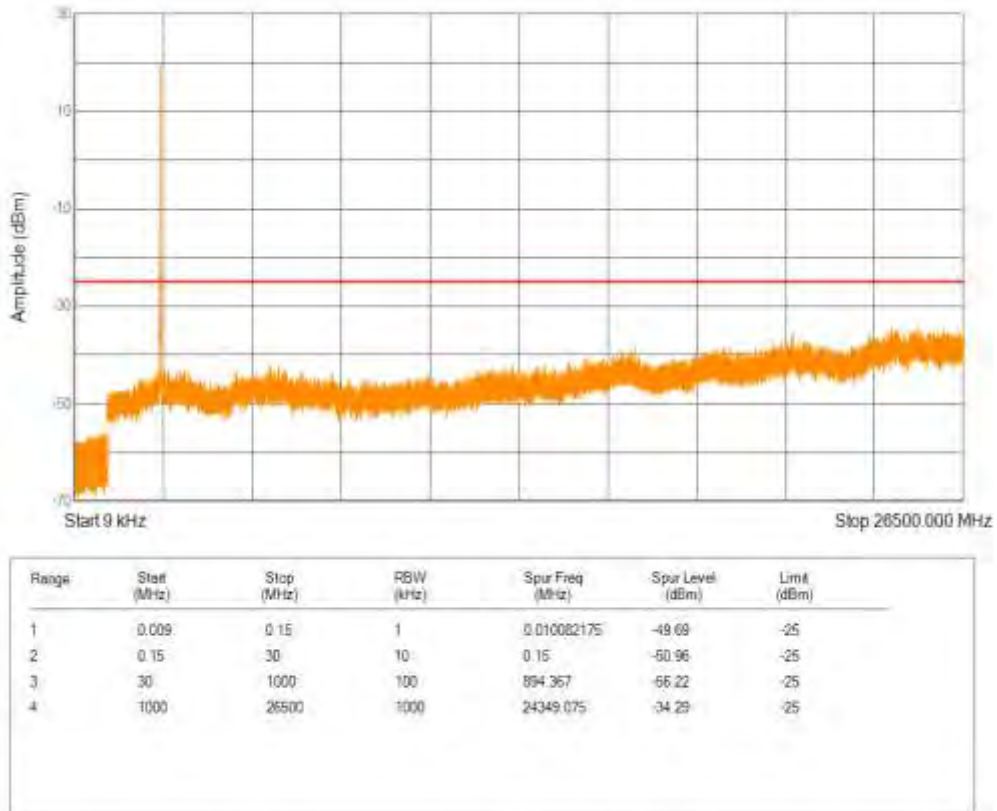

Band7 QPSK BW=10MHz Channel=21400 RB Size=50 Position=#0