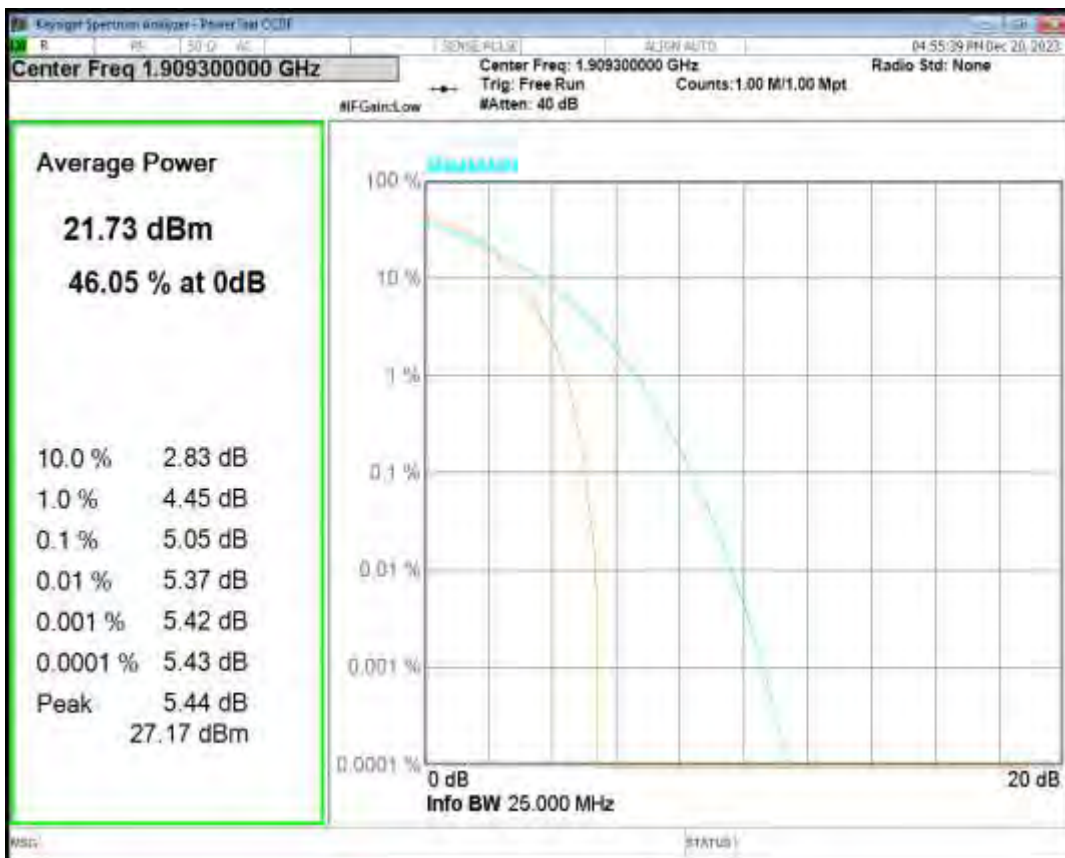

Band2 16QAM BW=1.4MHz Channel=19193 RB Size=1 Position=#0