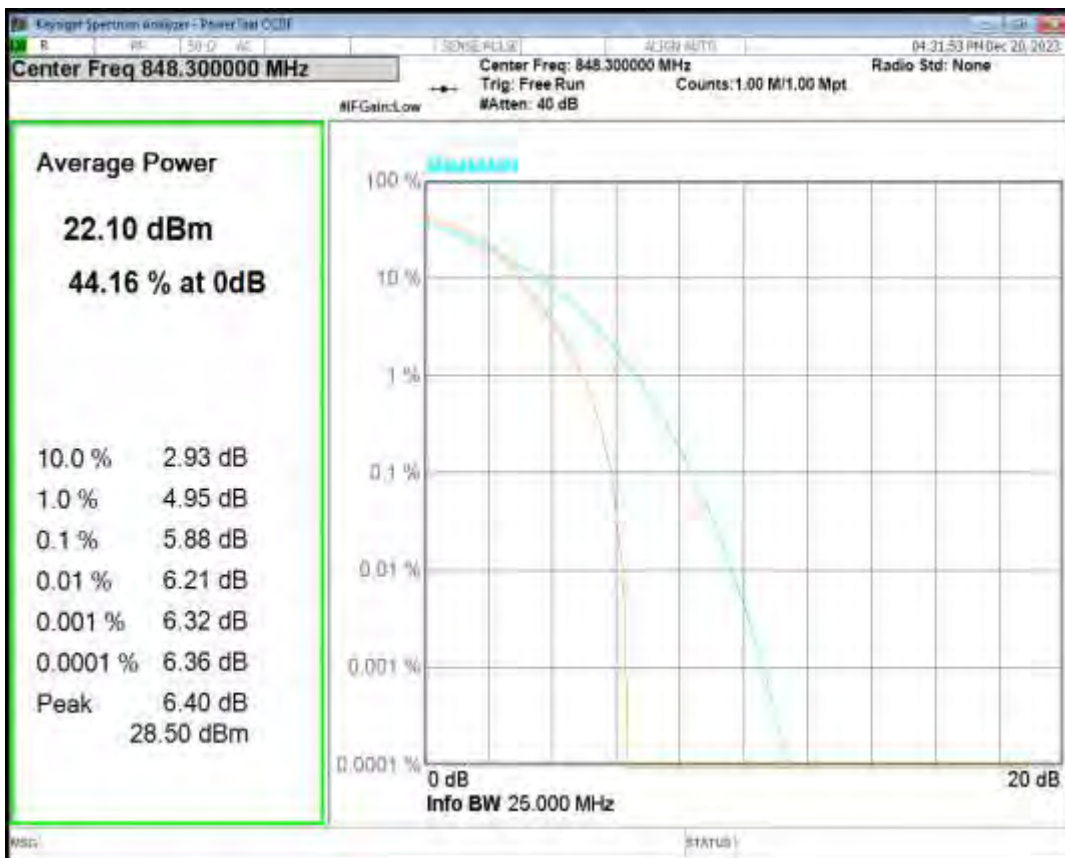

Band5 16QAM BW=1.4MHz Channel=20643 RB Size=1 Position=#0