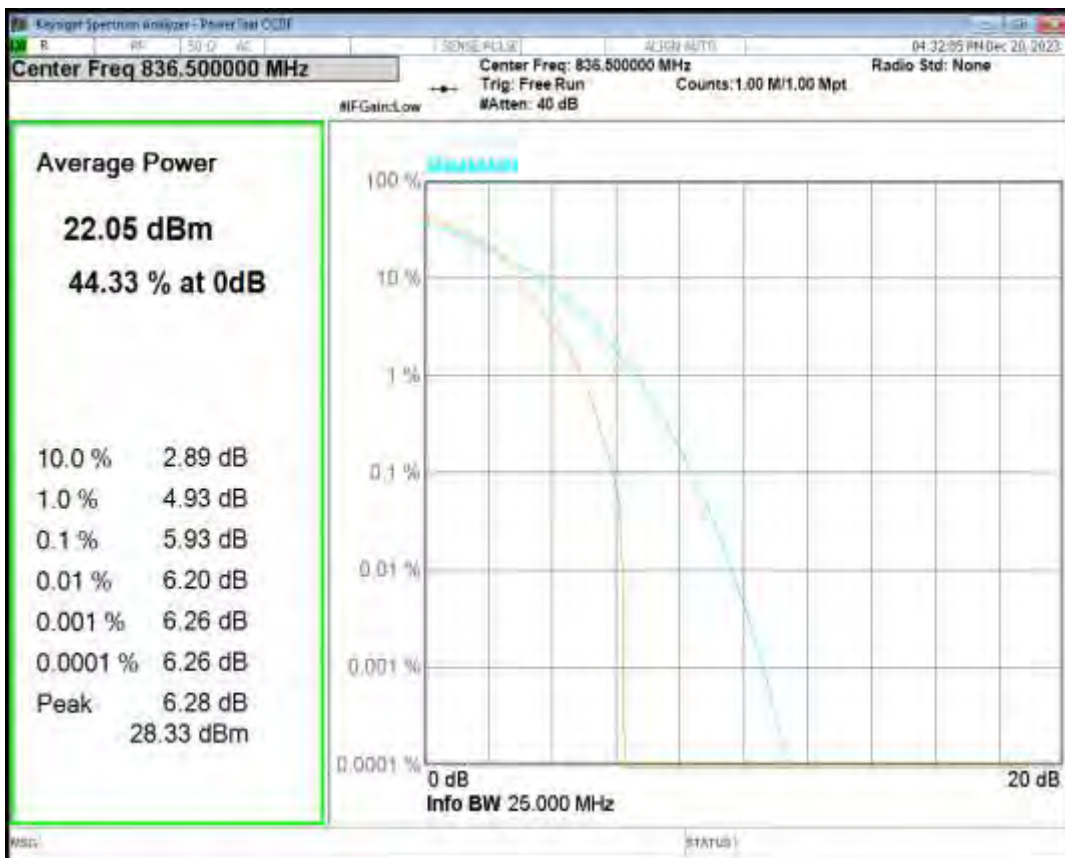

Band5 16QAM BW=3MHz Channel=20525 RB Size=1 Position=#0