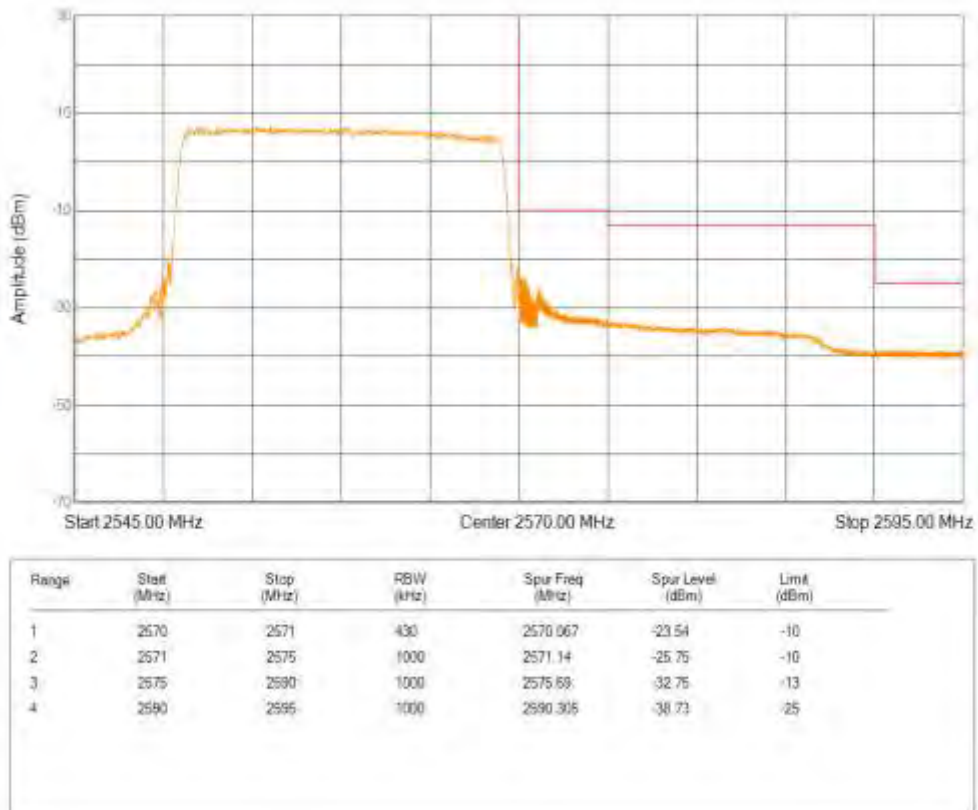

Band7 QPSK BW=20MHz Channel=21350 RB Size=100 Position=#0

06 Out-of-band emissions