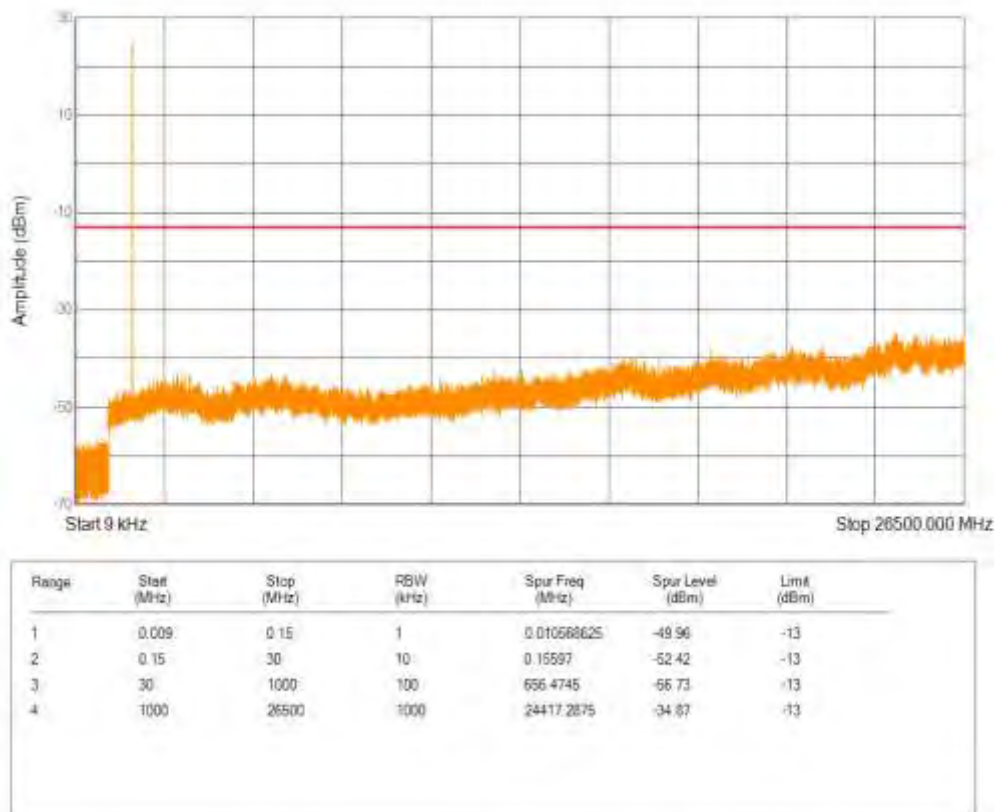

Band4 16QAM BW=1.4MHz Channel=19957 RB Size=6 Position=#0