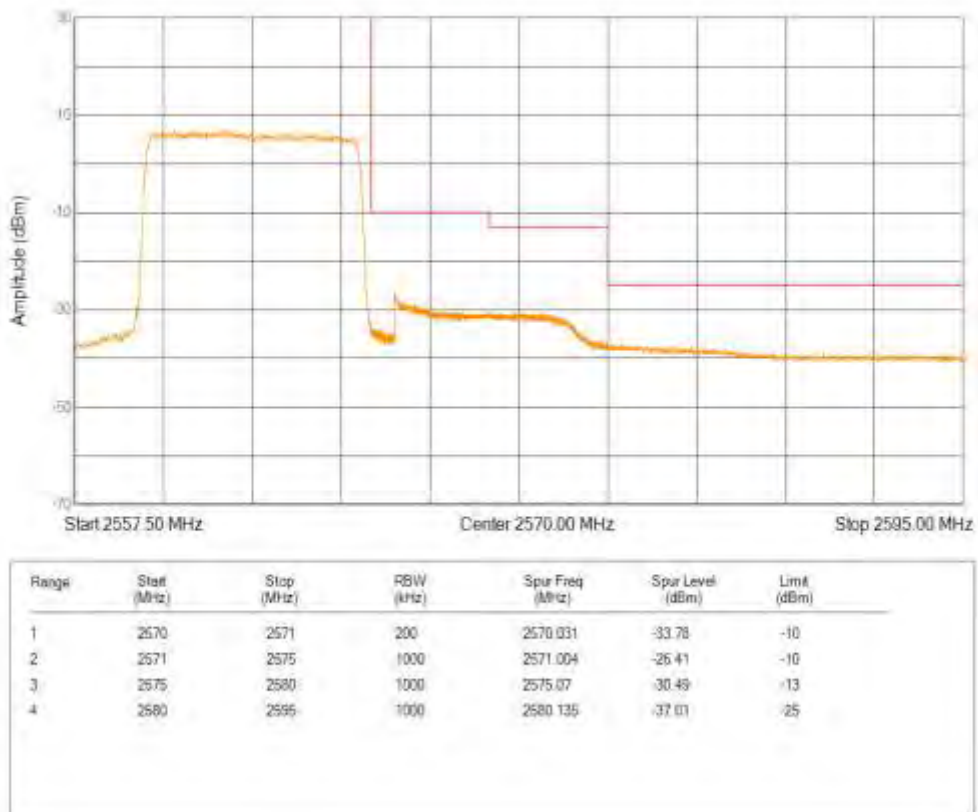

Band7 QPSK BW=10MHz Channel=21400 RB Size=50 Position=#0