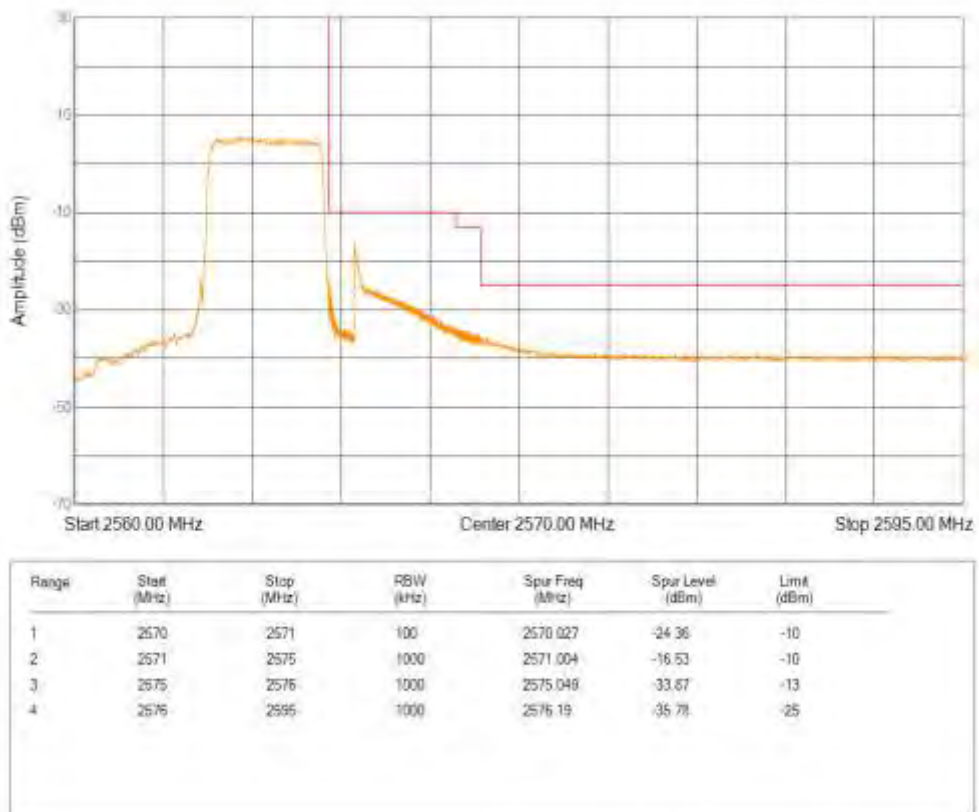

Band7 QPSK BW=5MHz Channel=20775 RB Size=25 Position=#0

Band7 16QAM BW=5MHz Channel=20775 RB Size=25 Position=#0

Band7 QPSK BW=5MHz Channel=21425 RB Size=25 Position=#0

Band7 16QAM BW=5MHz Channel=21425 RB Size=25 Position=#0