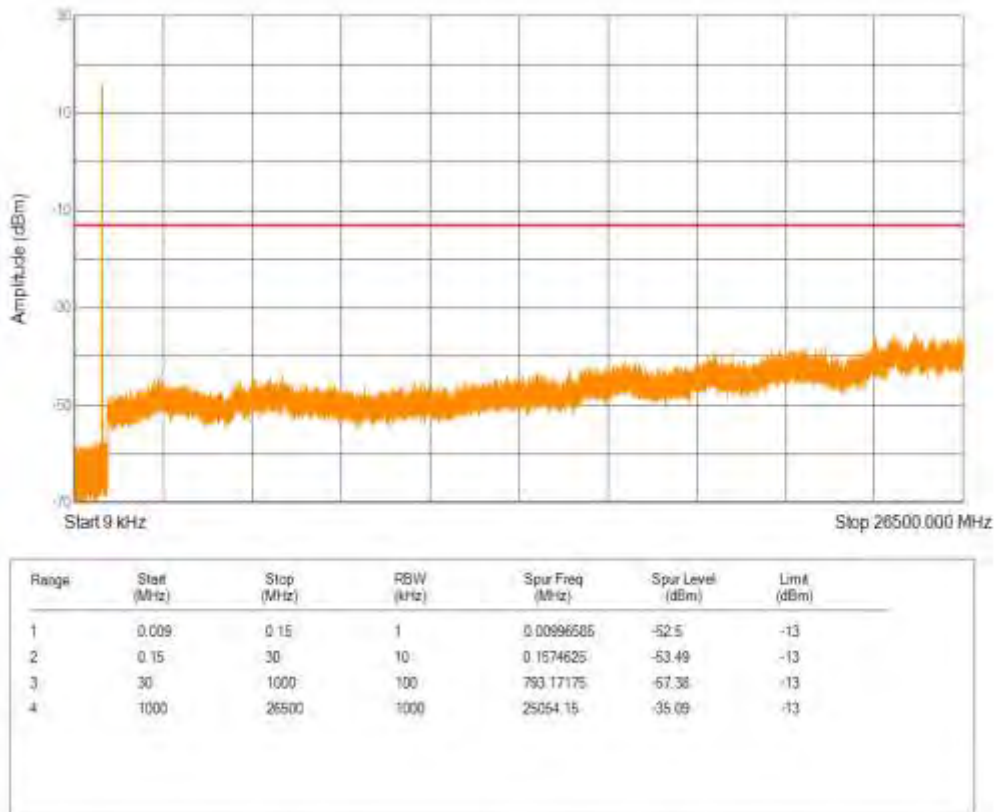

Band5 16QAM BW=3MHz Channel=20635 RB Size=15 Position=#0