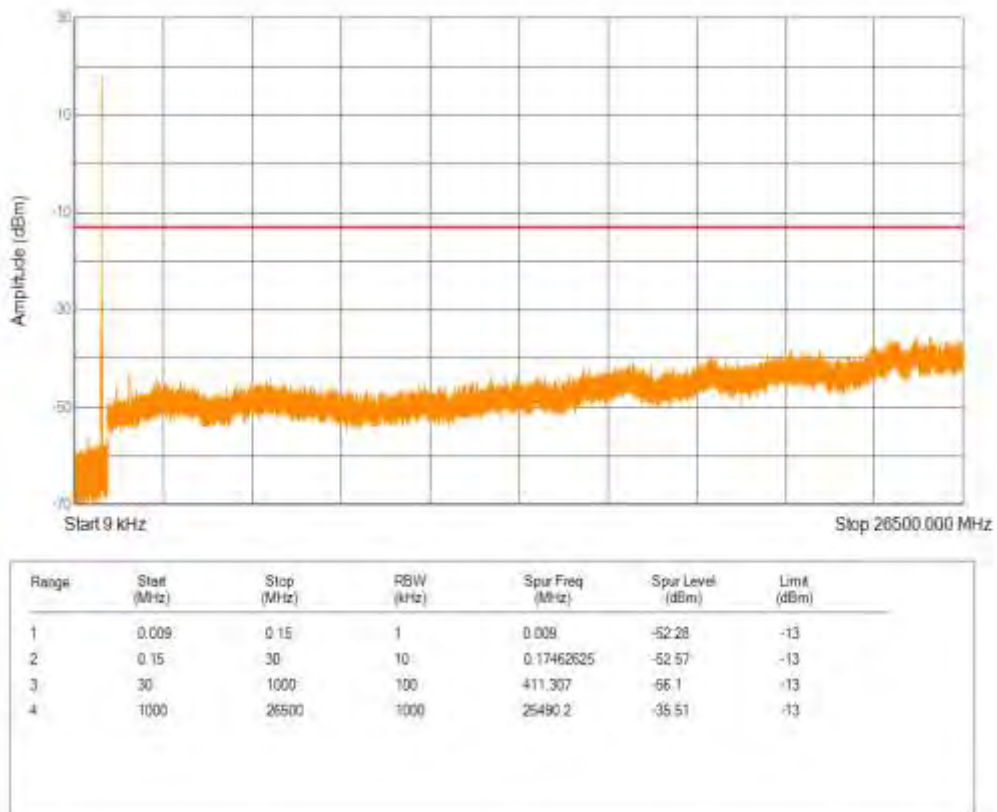

Band5 16QAM BW=3MHz Channel=20415 RB Size=15 Position=#0