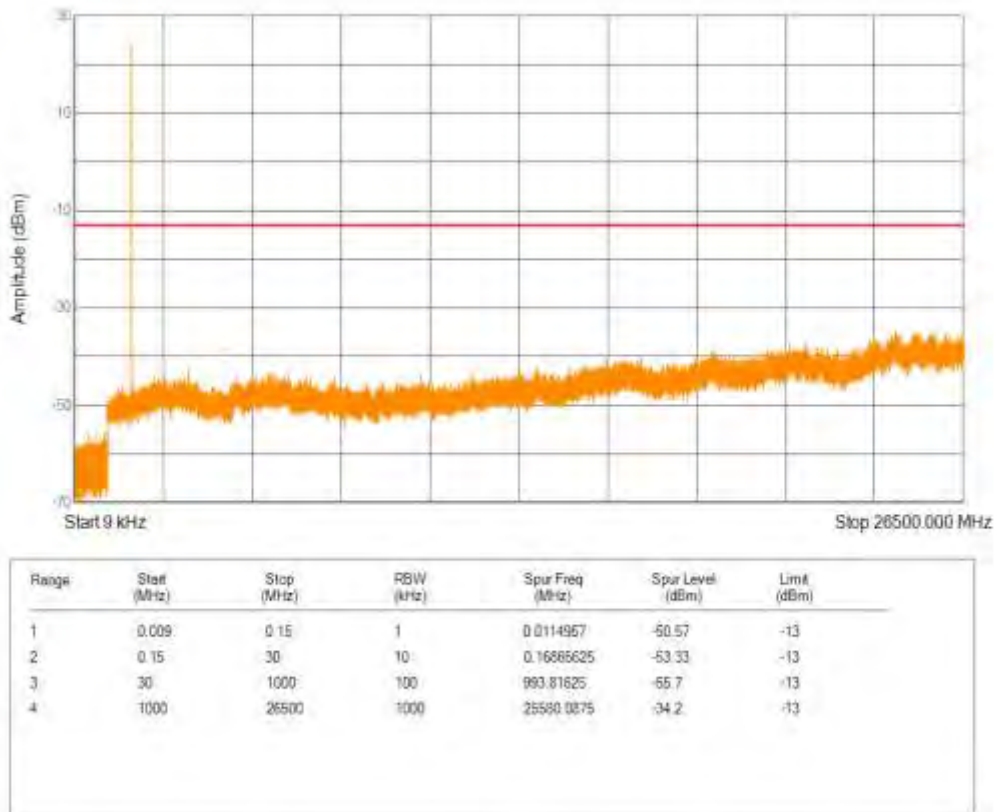

Band66 QPSK BW=1.4MHz Channel=131979 RB Size=6 Position=#0