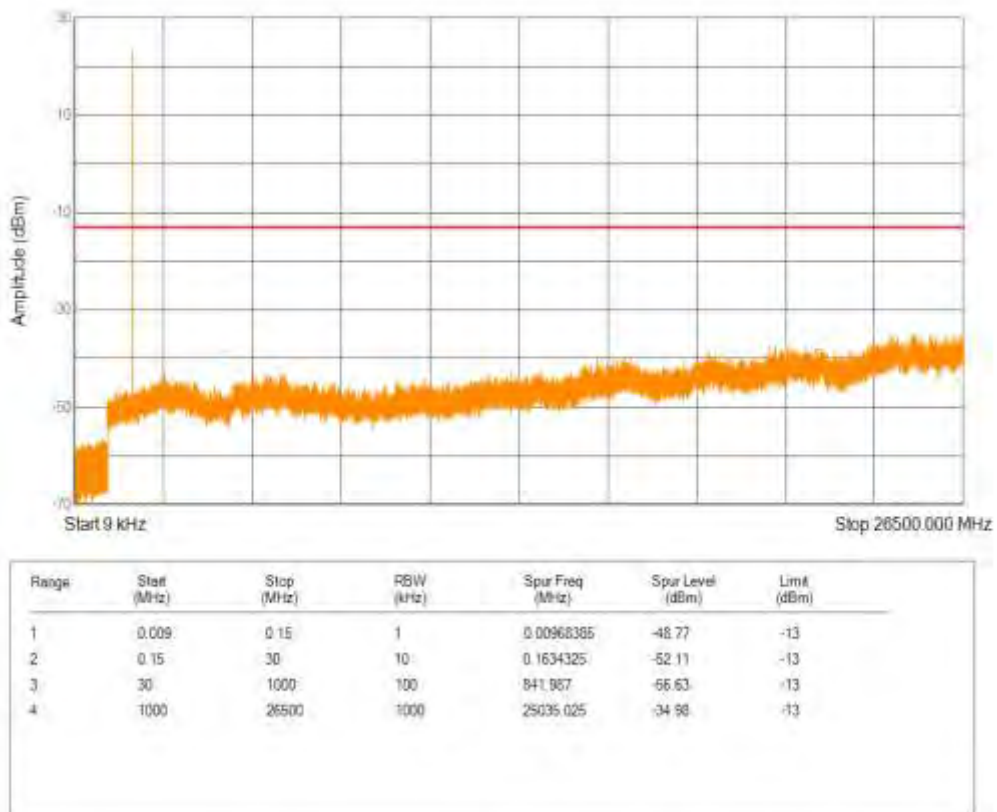

Band4 16QAM BW=1.4MHz Channel=20393 RB Size=6 Position=#0