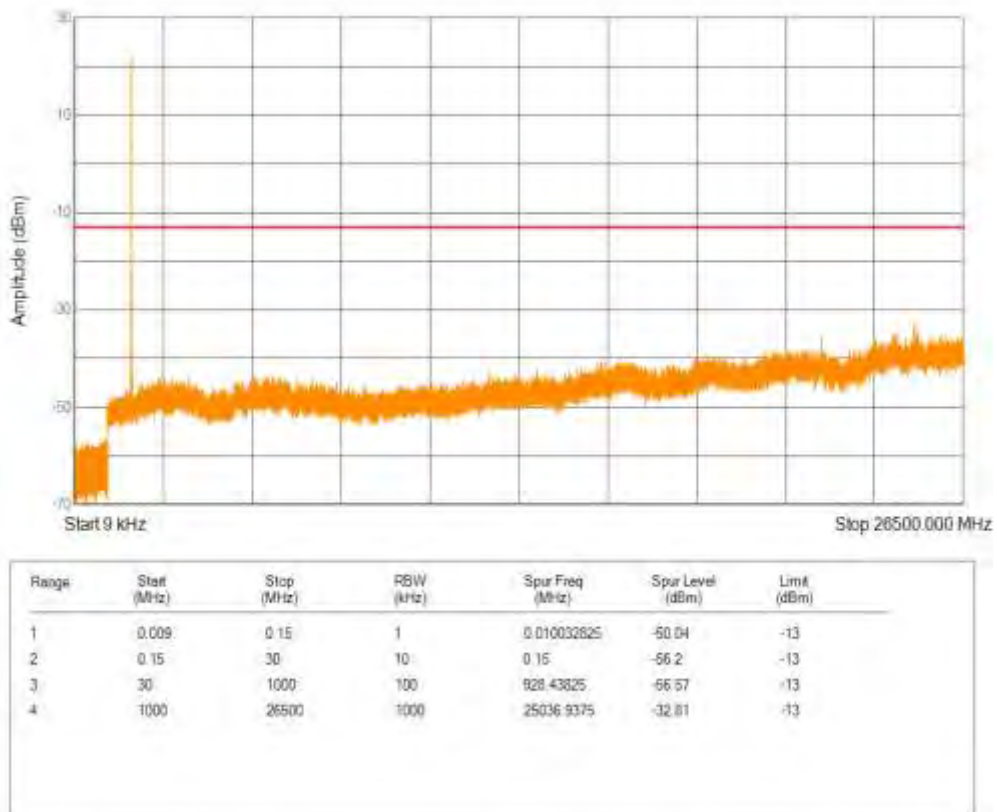

Band4 16QAM BW=5MHz Channel=19975 RB Size=25 Position=#0