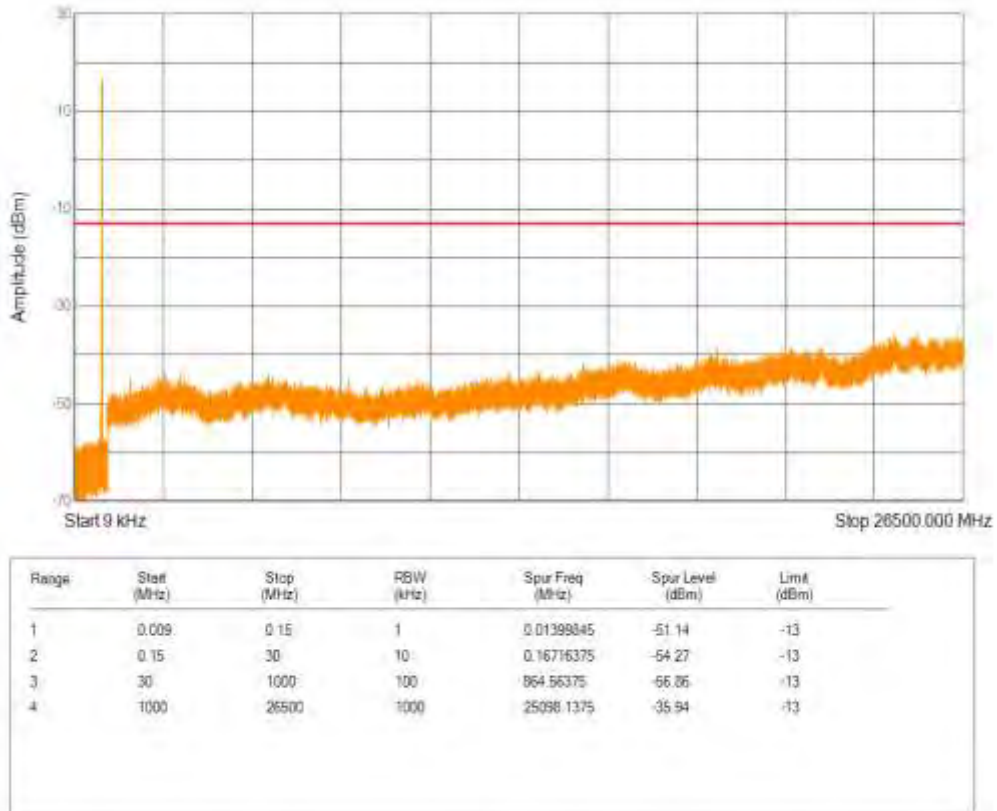

Band5 QPSK BW=3MHz Channel=20525 RB Size=15 Position=#0