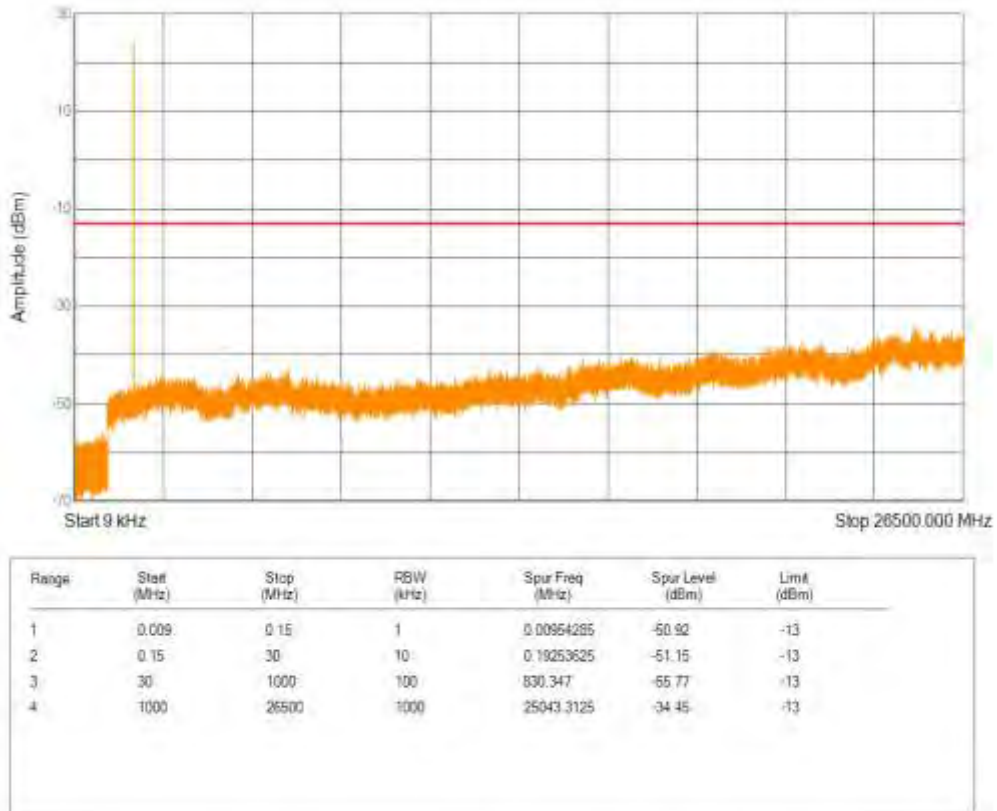

Band66 16QAM BW=1.4MHz Channel=132665 RB Size=6 Position=#0