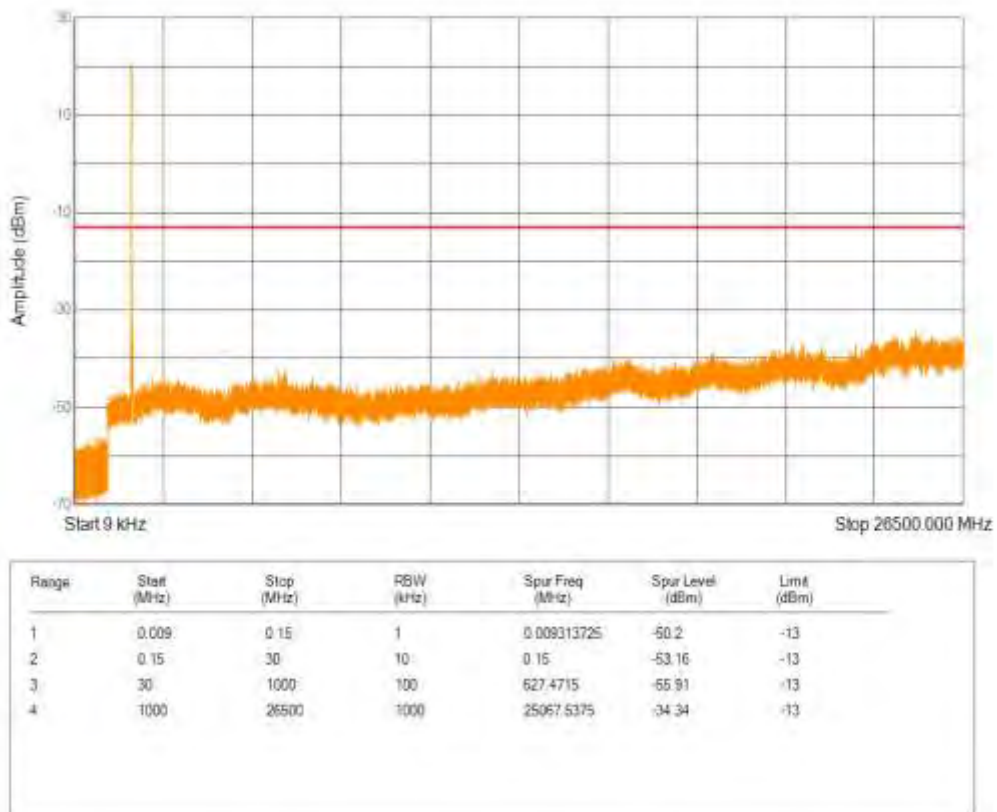

Band66 QPSK BW=10MHz Channel=132022 RB Size=50 Position=#0