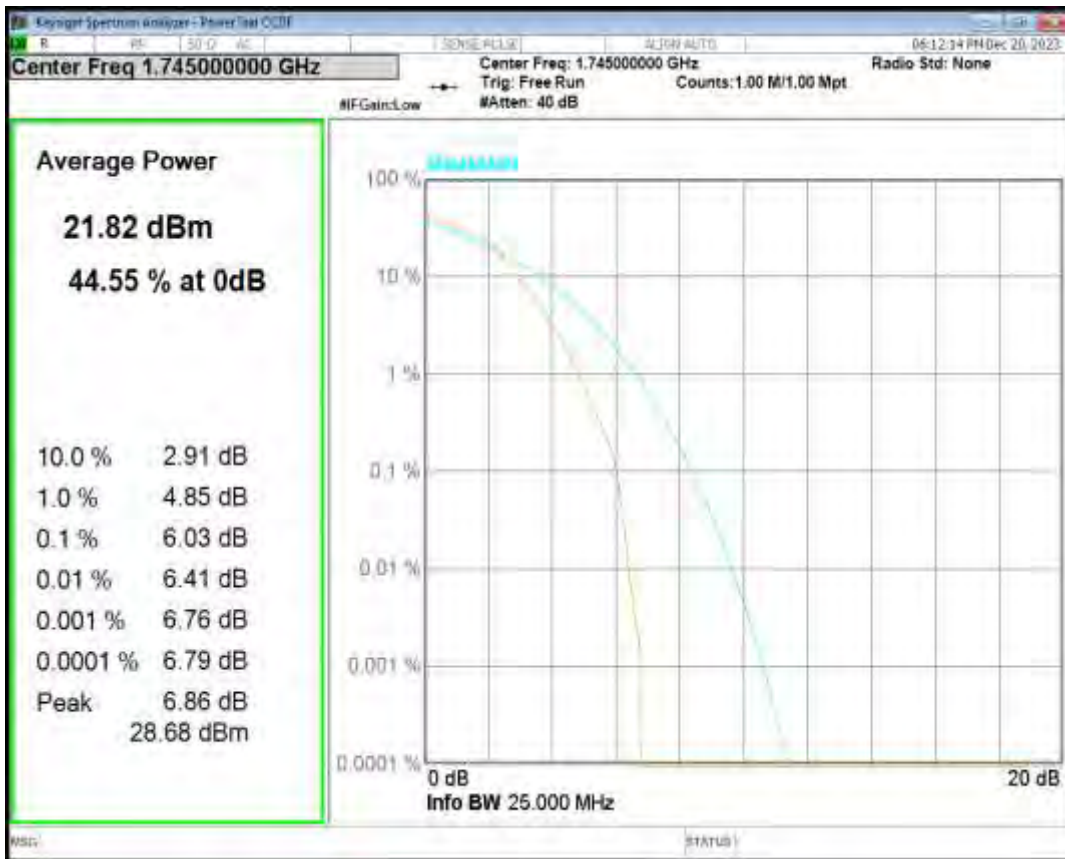

Band66 16QAM BW=1.4MHz Channel=132322 RB Size=1 Position=#0