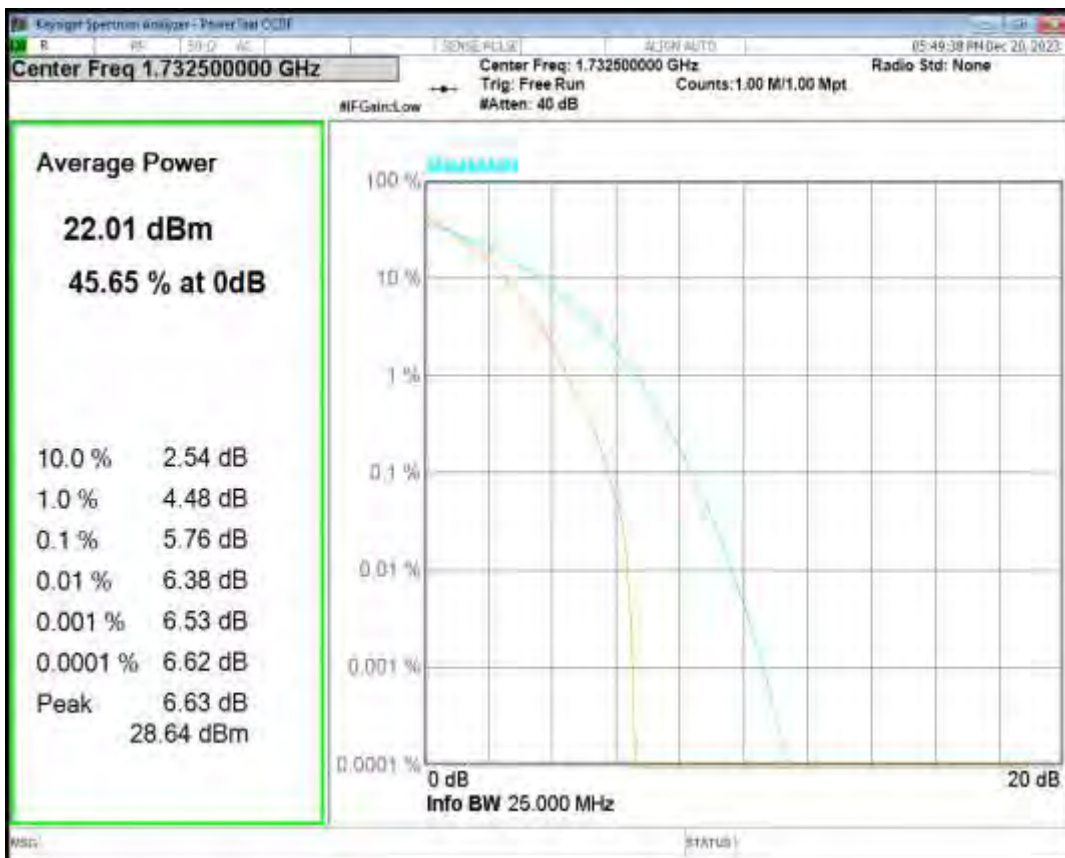

Band4 16QAM BW=1.4MHz Channel=20175 RB Size=1 Position=#0

Band4 QPSK BW=3MHz Channel=20175 RB Size=1 Position=#0

Band4 16QAM BW=3MHz Channel=20175 RB Size=1 Position=#0

Band4 QPSK BW=5MHz Channel=20175 RB Size=1 Position=#0