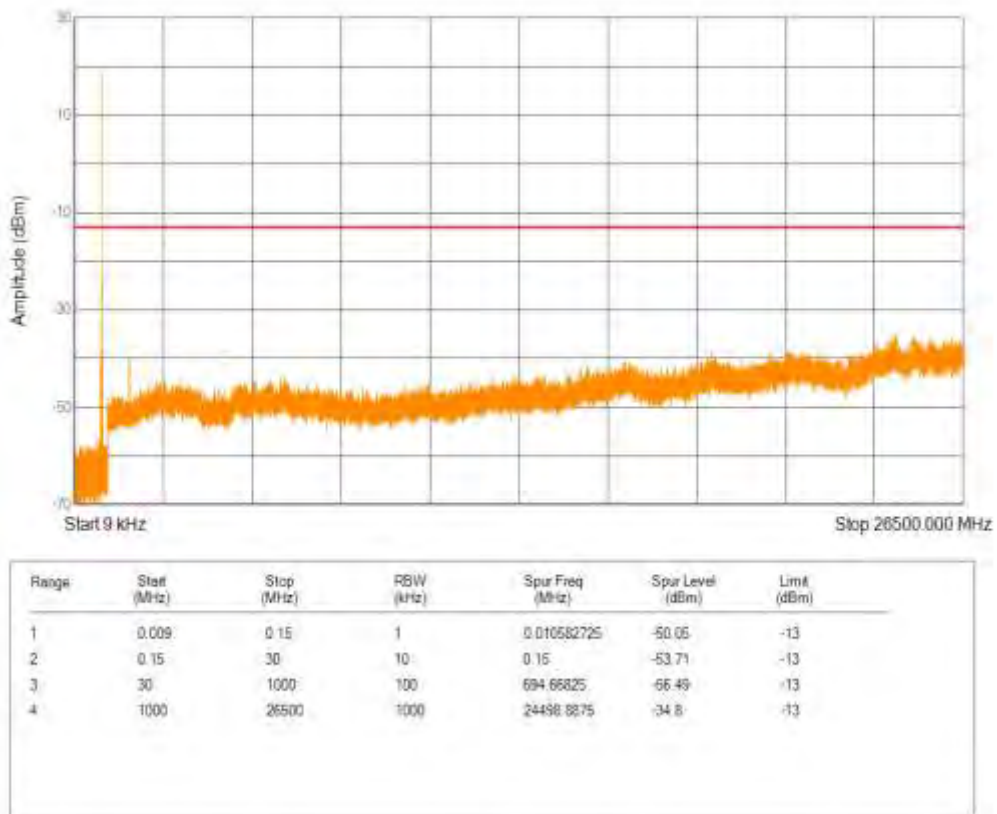

Band5 16QAM BW=1.4MHz Channel=20407 RB Size=6 Position=#0