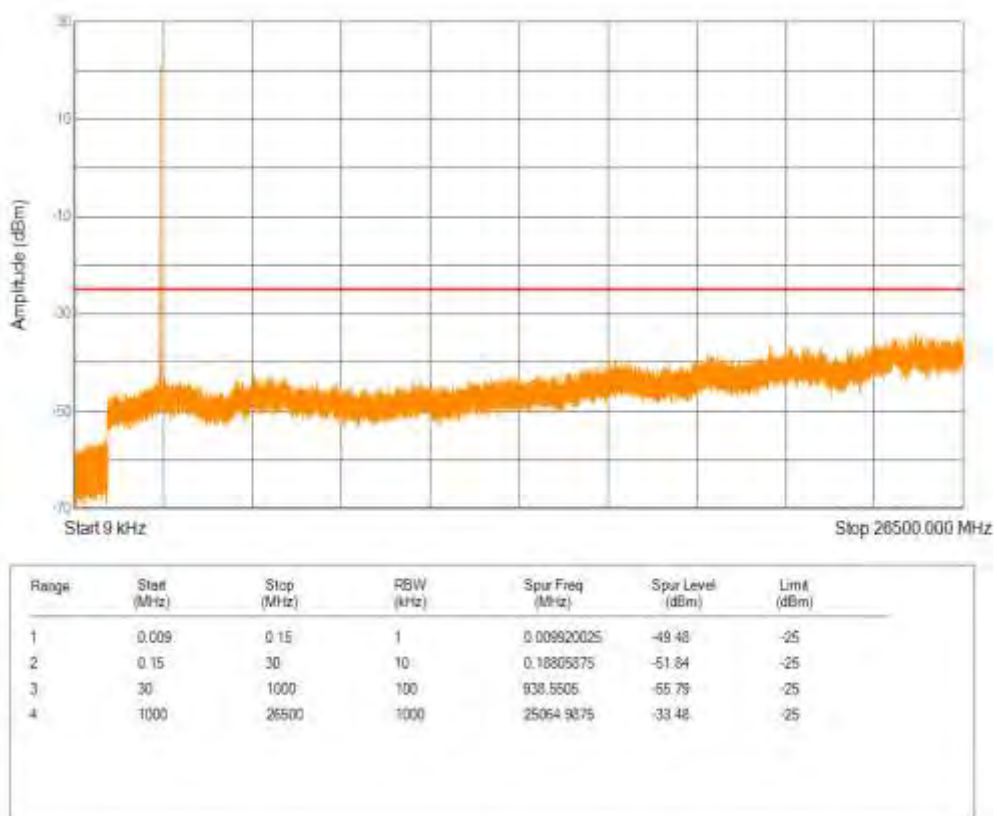

Band7 QPSK BW=5MHz Channel=21425 RB Size=25 Position=#0