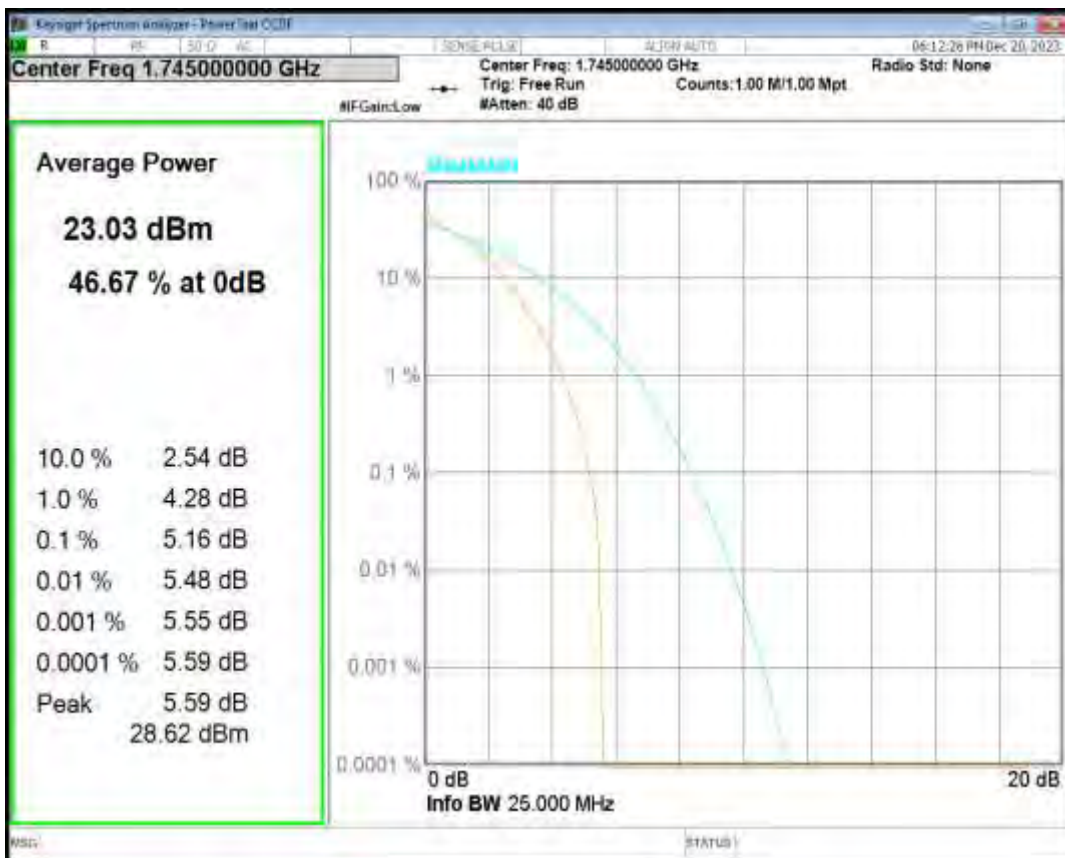

Band66 QPSK BW=5MHz Channel=132322 RB Size=1 Position=#0