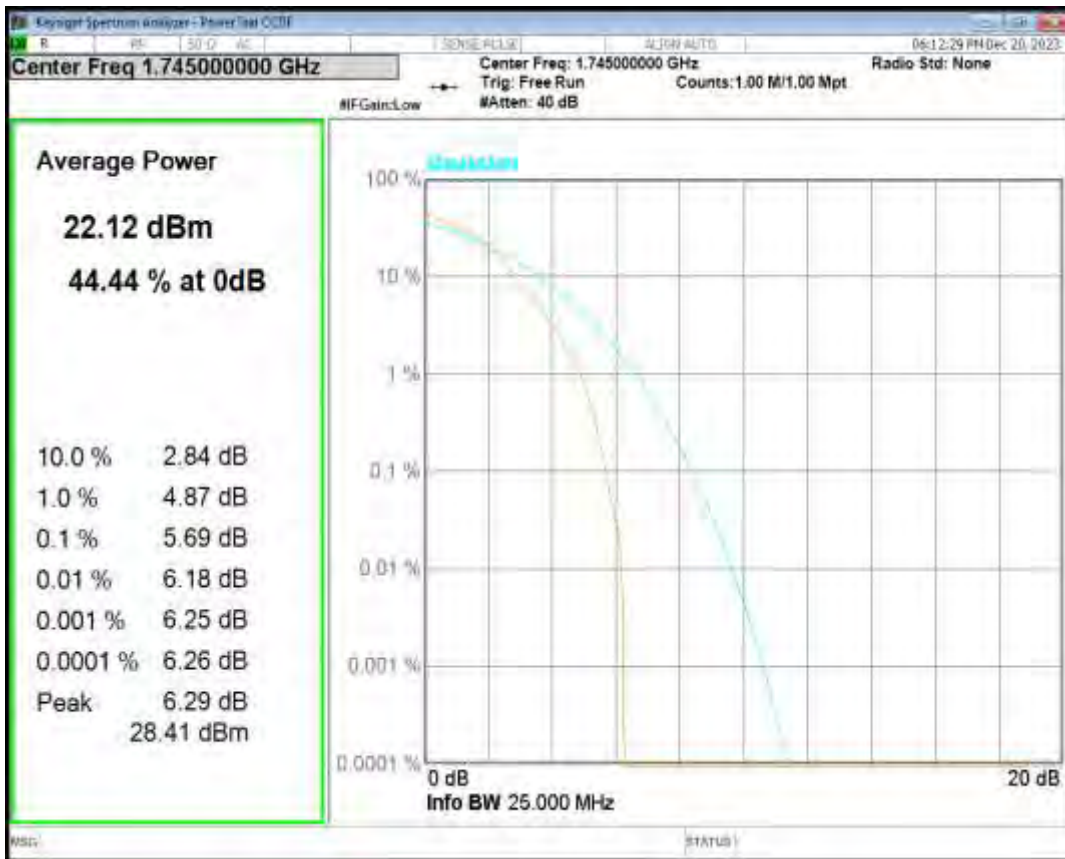

Band66 16QAM BW=5MHz Channel=132322 RB Size=1 Position=#0