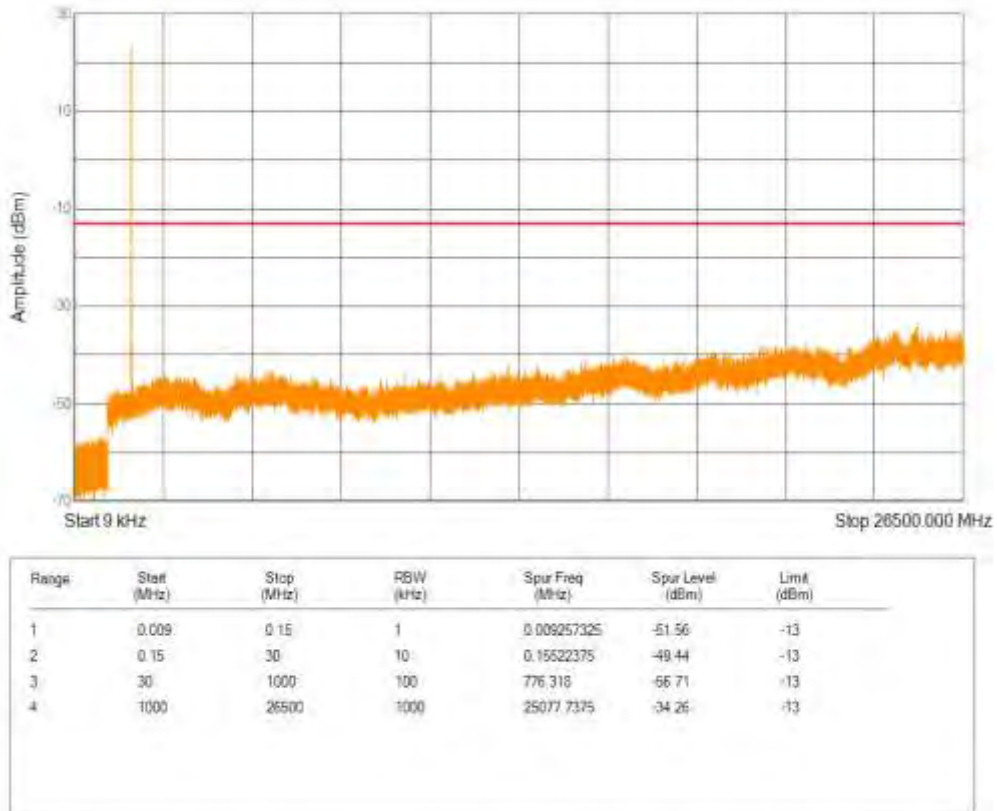

Band66 QPSK BW=1.4MHz Channel=132665 RB Size=6 Position=#0

Band66 16QAM BW=1.4MHz Channel=132665 RB Size=6 Position=#0

Band66 QPSK BW=3MHz Channel=131987 RB Size=15 Position=#0

Band66 16QAM BW=3MHz Channel=131987 RB Size=15 Position=#0