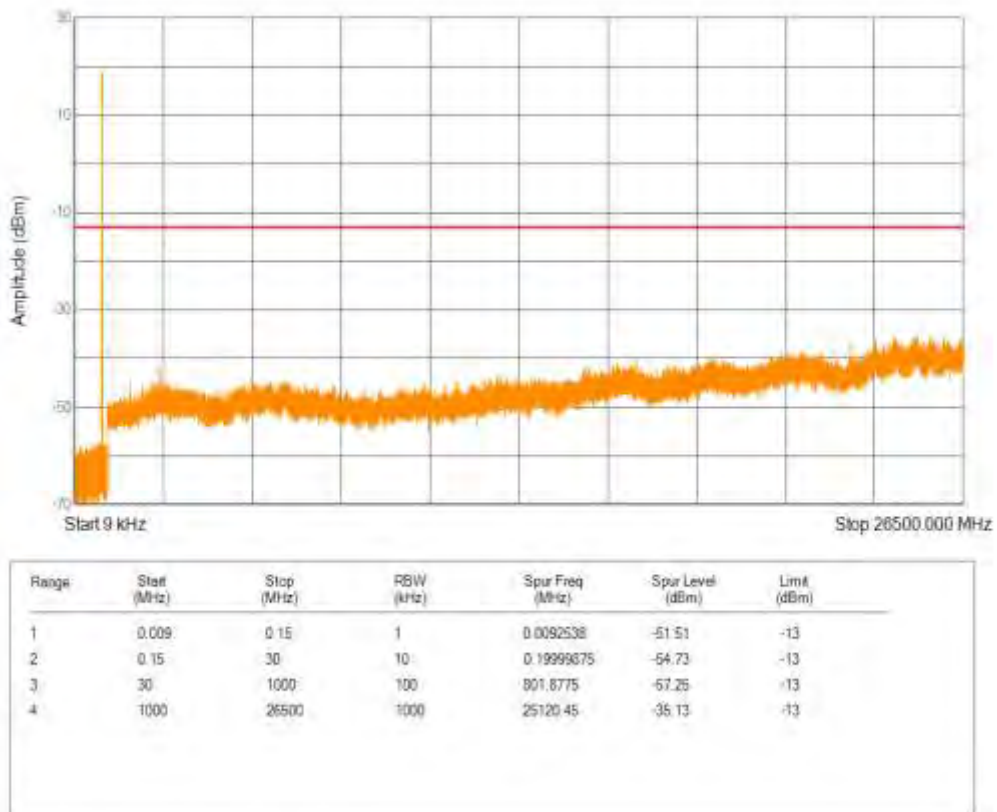

Band5 16QAM BW=1.4MHz Channel=20643 RB Size=6 Position=#0