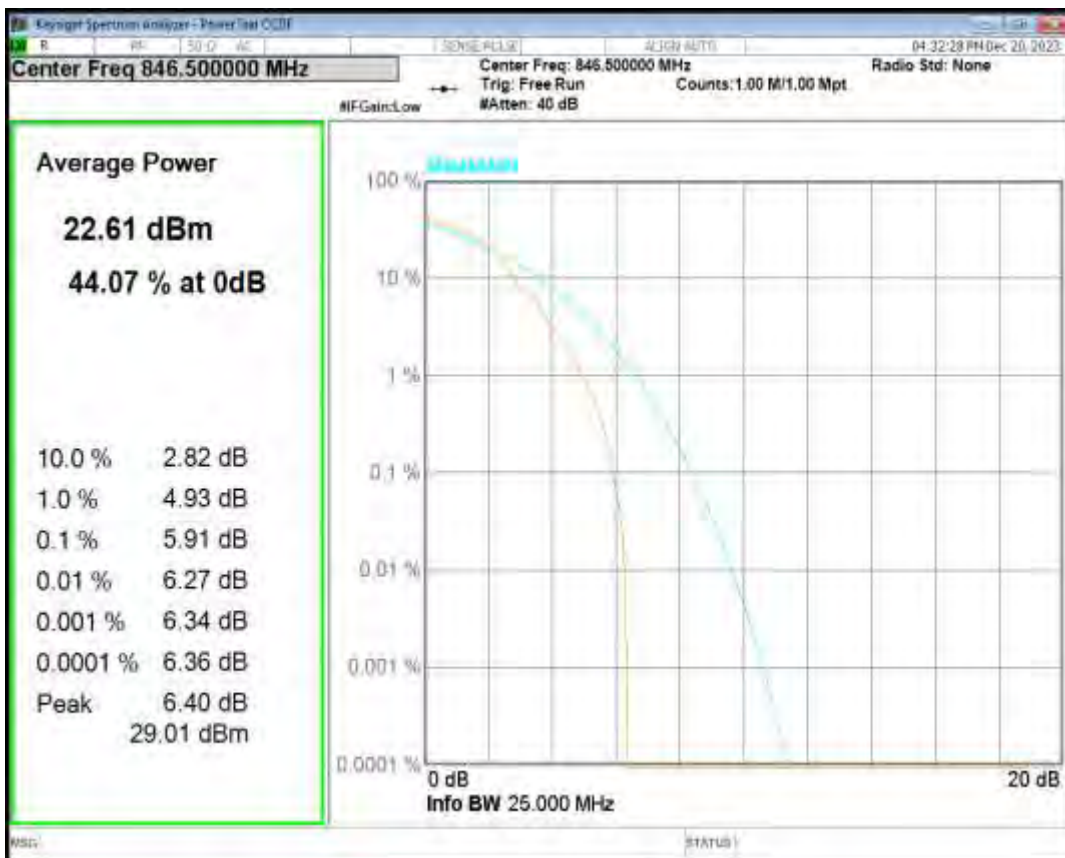

Band5 16QAM BW=5MHz Channel=20625 RB Size=1 Position=#0