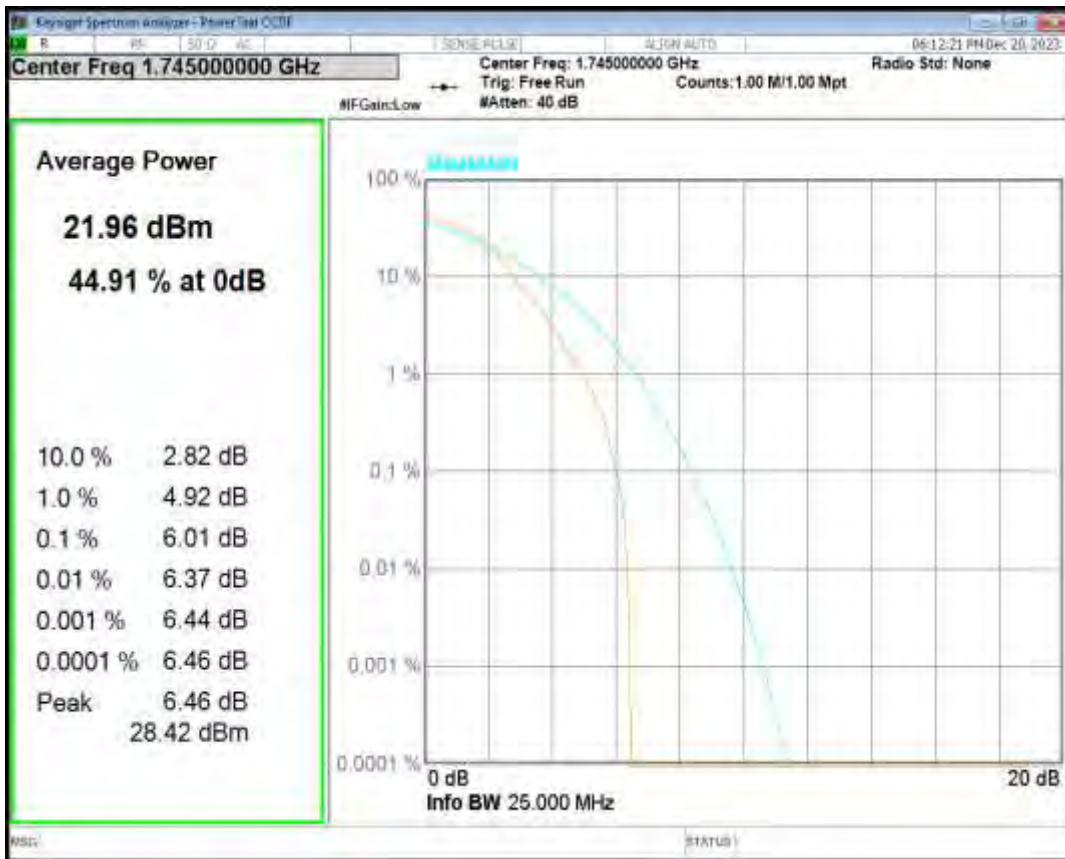

Band66 16QAM BW=3MHz Channel=132322 RB Size=1 Position=#0