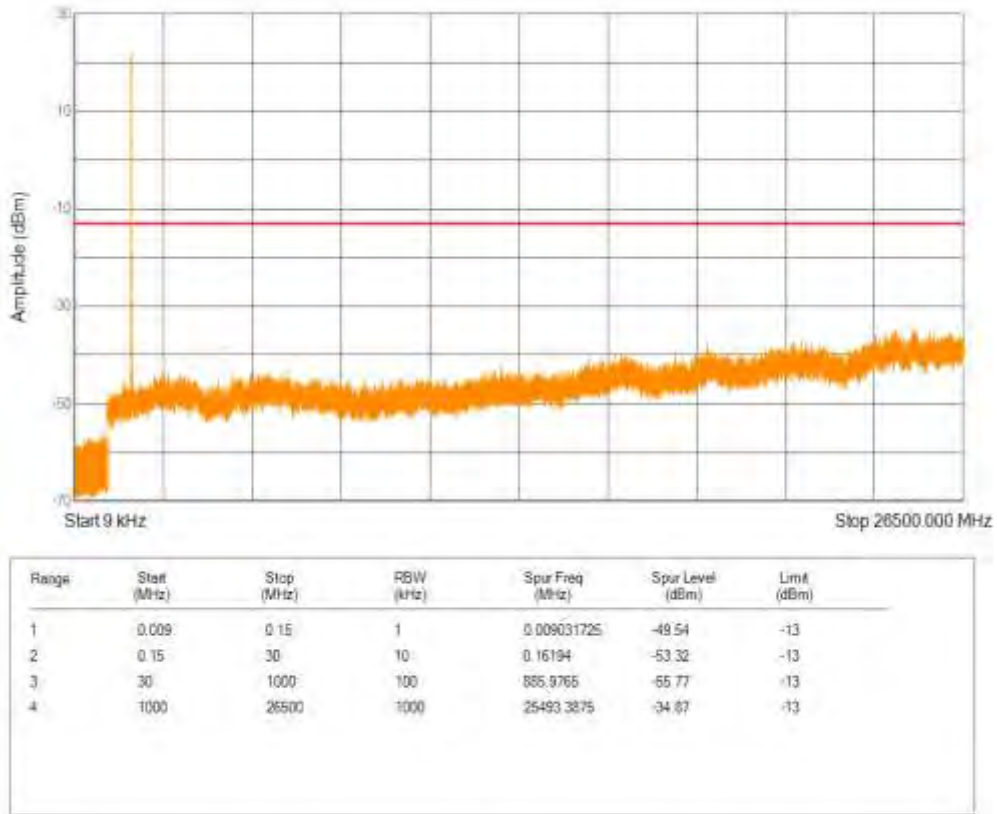

Band66 QPSK BW=3MHz Channel=132657 RB Size=15 Position=#0

Band66 16QAM BW=3MHz Channel=132657 RB Size=15 Position=#0

Band66 QPSK BW=5MHz Channel=131997 RB Size=25 Position=#0

Band66 16QAM BW=5MHz Channel=131997 RB Size=25 Position=#0