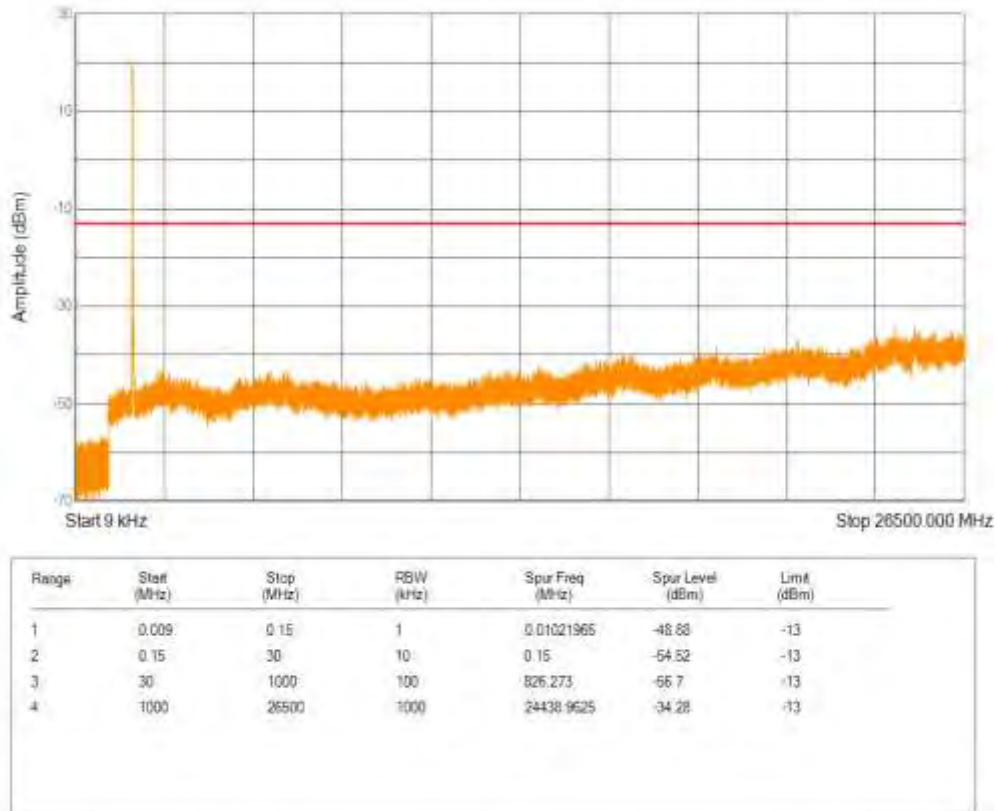

Band4 QPSK BW=15MHz Channel=20025 RB Size=75 Position=#0