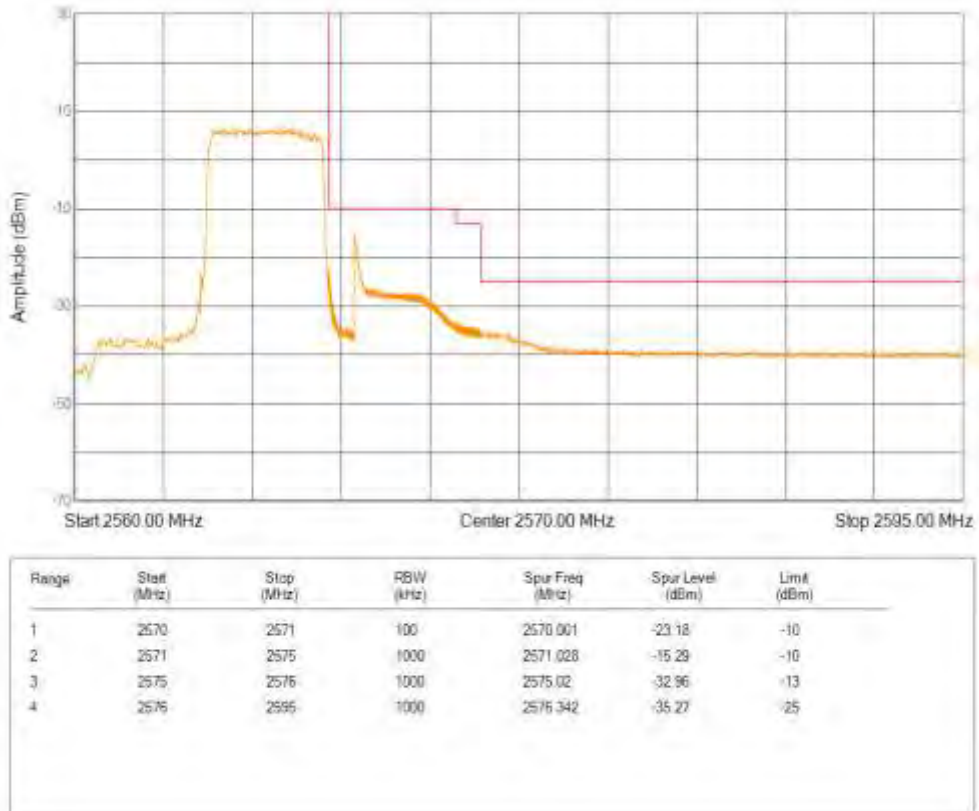

Band7 QPSK BW=5MHz Channel=21425 RB Size=25 Position=#0