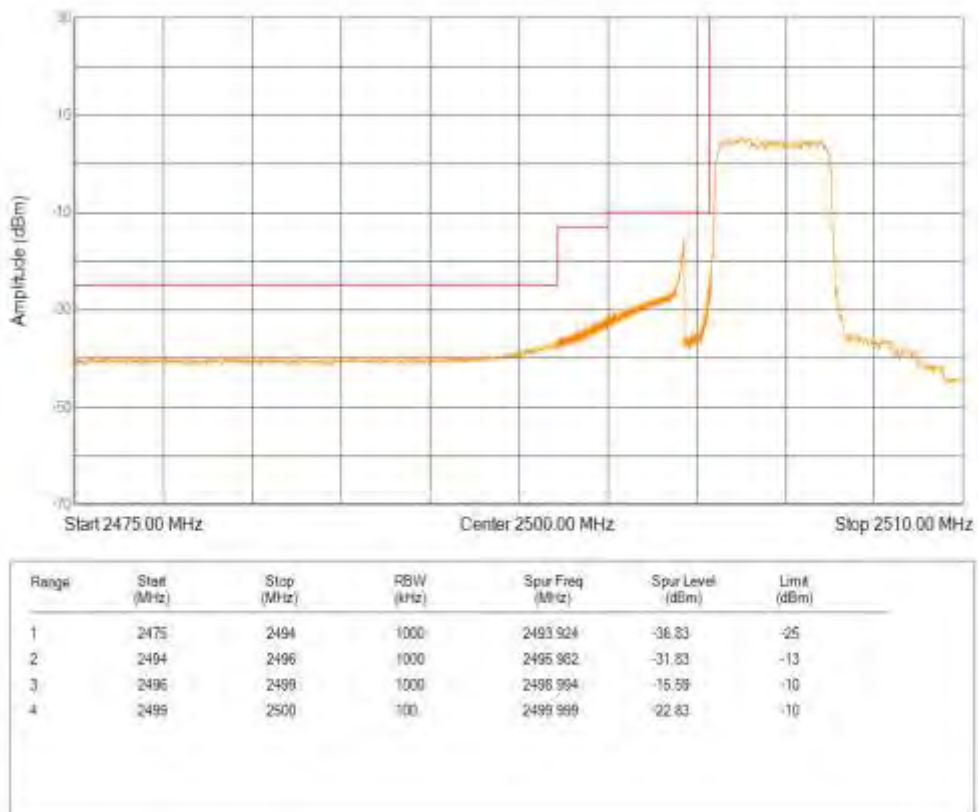

Band7 16QAM BW=5MHz Channel=20775 RB Size=25 Position=#0