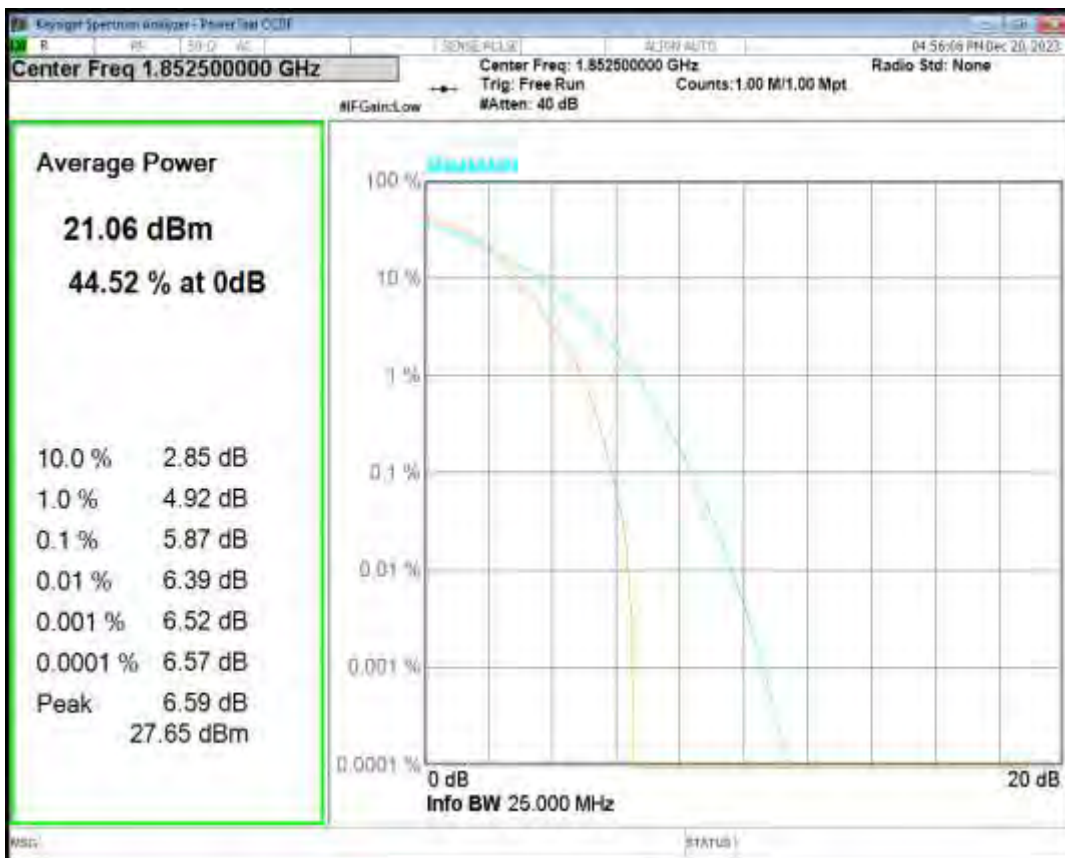

Band2 16QAM BW=5MHz Channel=18625 RB Size=1 Position=#0