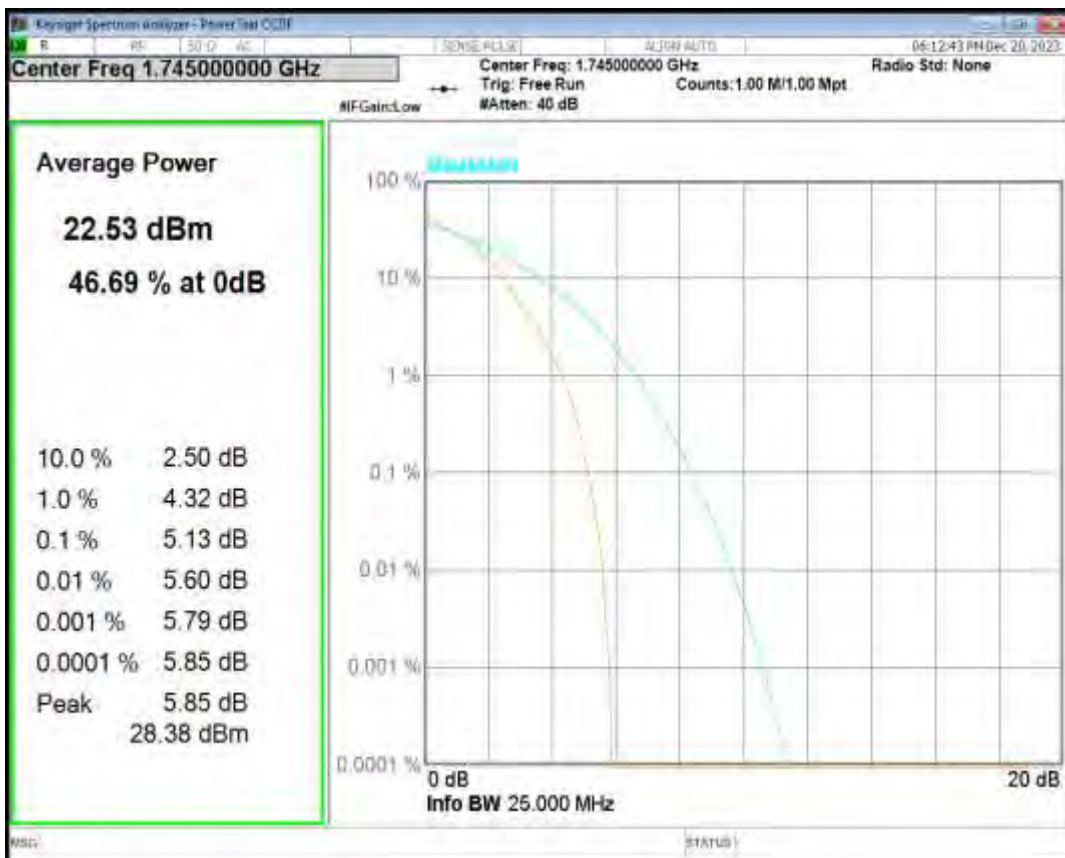

Band66 QPSK BW=20MHz Channel=132322 RB Size=1 Position=#0