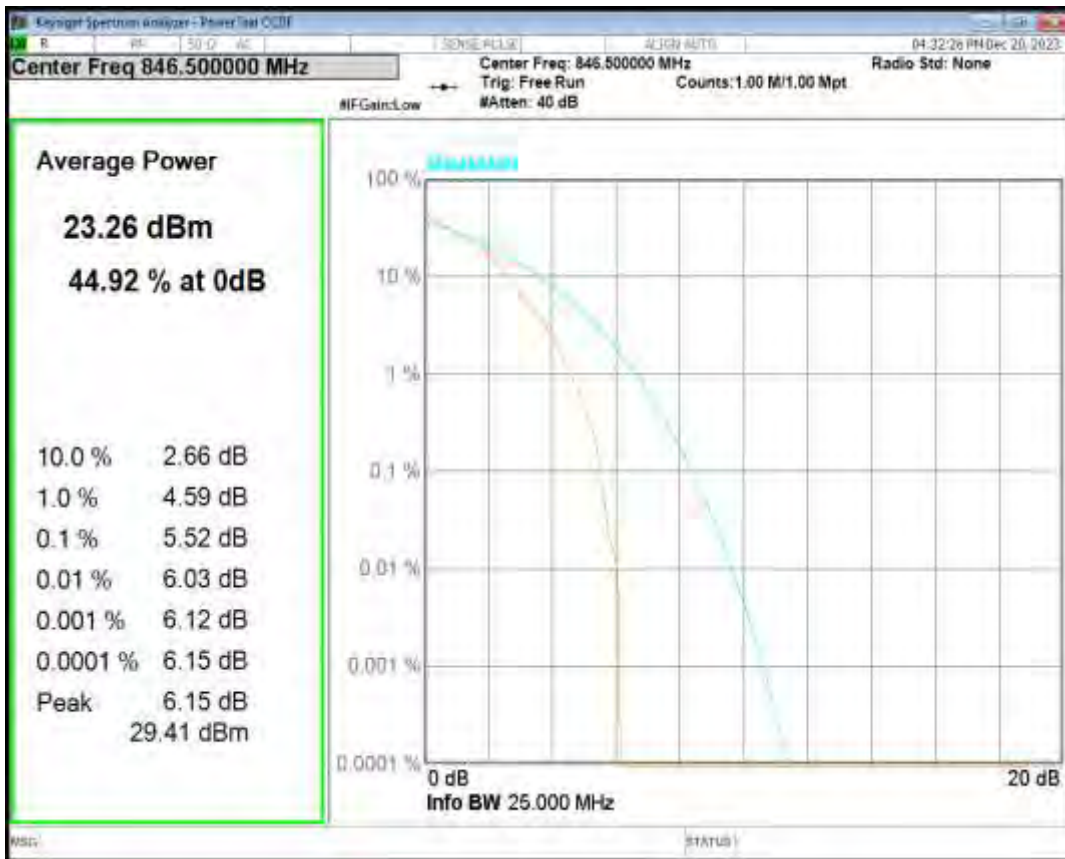

Band5 QPSK BW=5MHz Channel=20625 RB Size=1 Position=#0