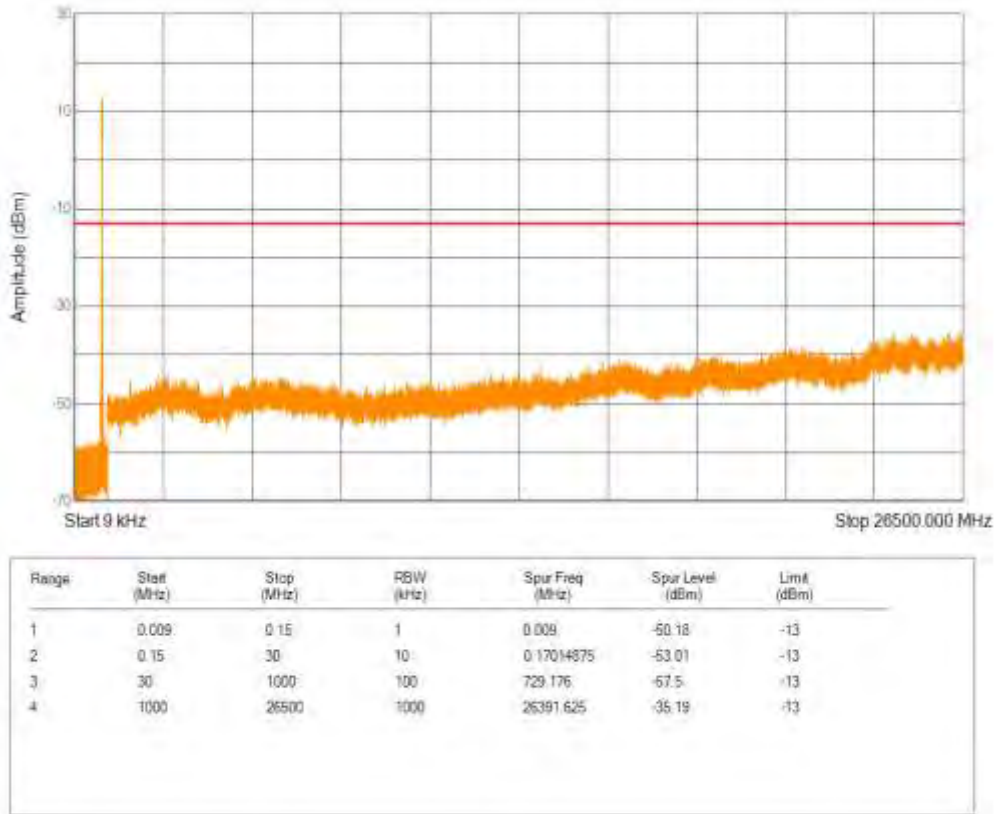

Band5 QPSK BW=10MHz Channel=20600 RB Size=50 Position=#0