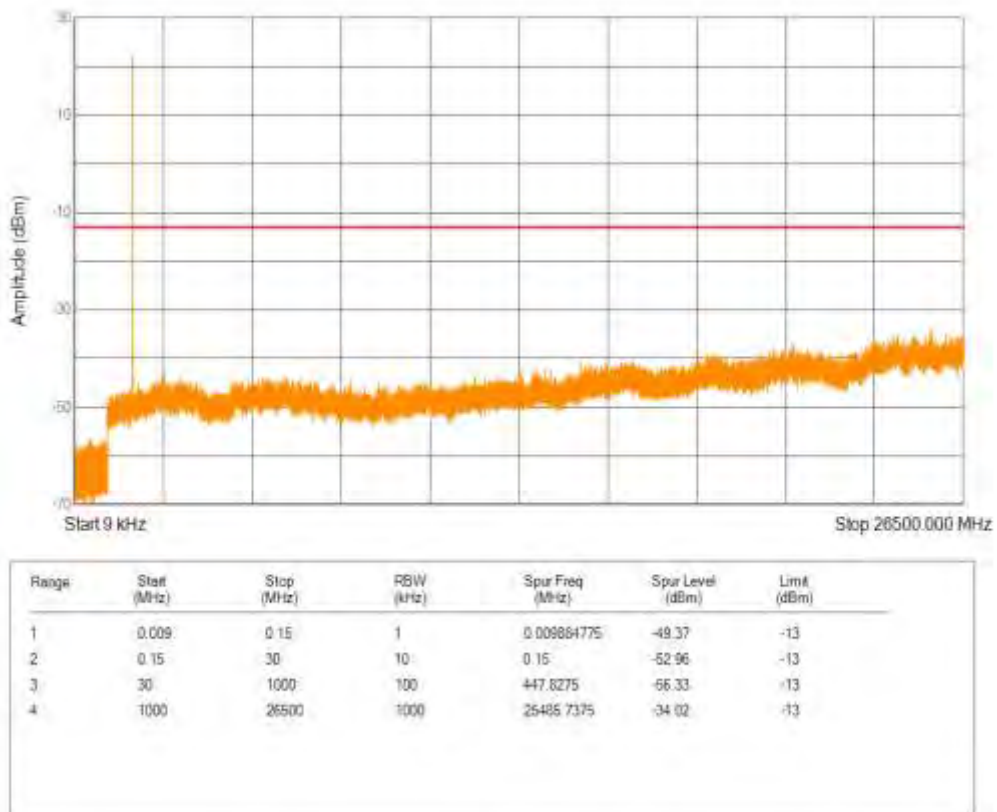

Band4 16QAM BW=3MHz Channel=20385 RB Size=15 Position=#0