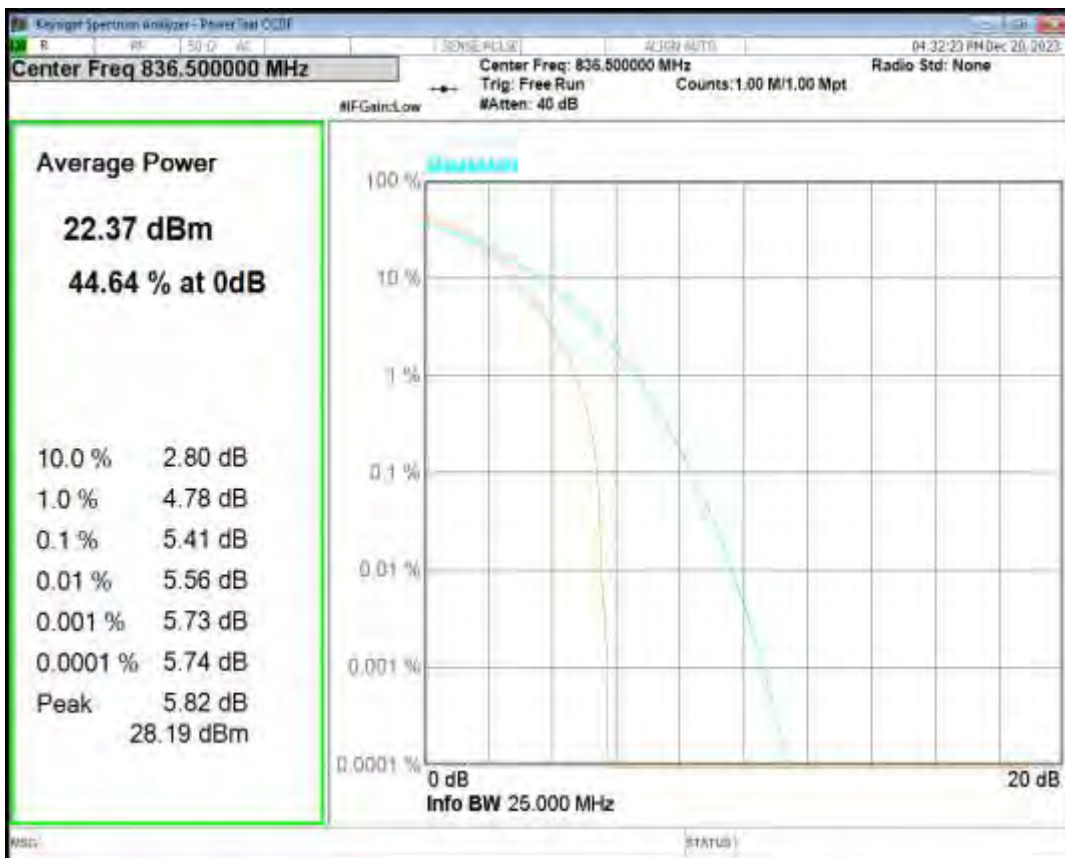

Band5 QPSK BW=5MHz Channel=20425 RB Size=1 Position=#0

Band5 16QAM BW=5MHz Channel=20425 RB Size=1 Position=#0

Band5 QPSK BW=5MHz Channel=20525 RB Size=1 Position=#0

Band5 16QAM BW=5MHz Channel=20525 RB Size=1 Position=#0