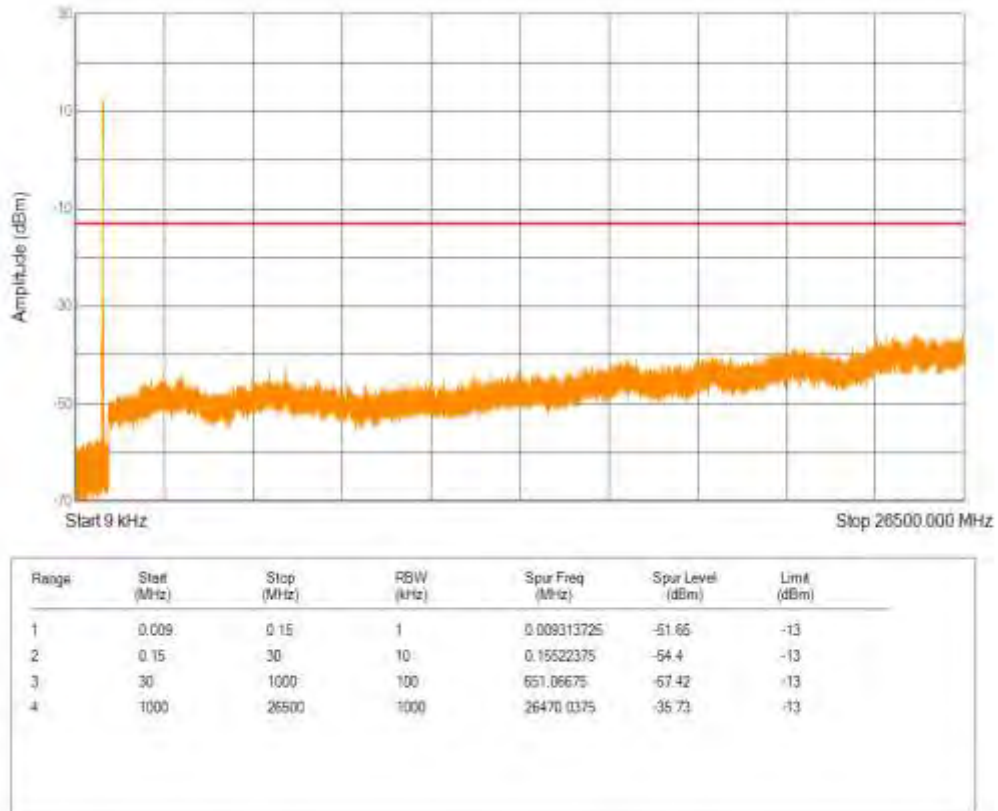

Band5 16QAM BW=5MHz Channel=20525 RB Size=25 Position=#0

Band5 QPSK BW=5MHz Channel=20625 RB Size=25 Position=#0

Band5 16QAM BW=5MHz Channel=20625 RB Size=25 Position=#0

Band5 QPSK BW=10MHz Channel=20450 RB Size=50 Position=#0