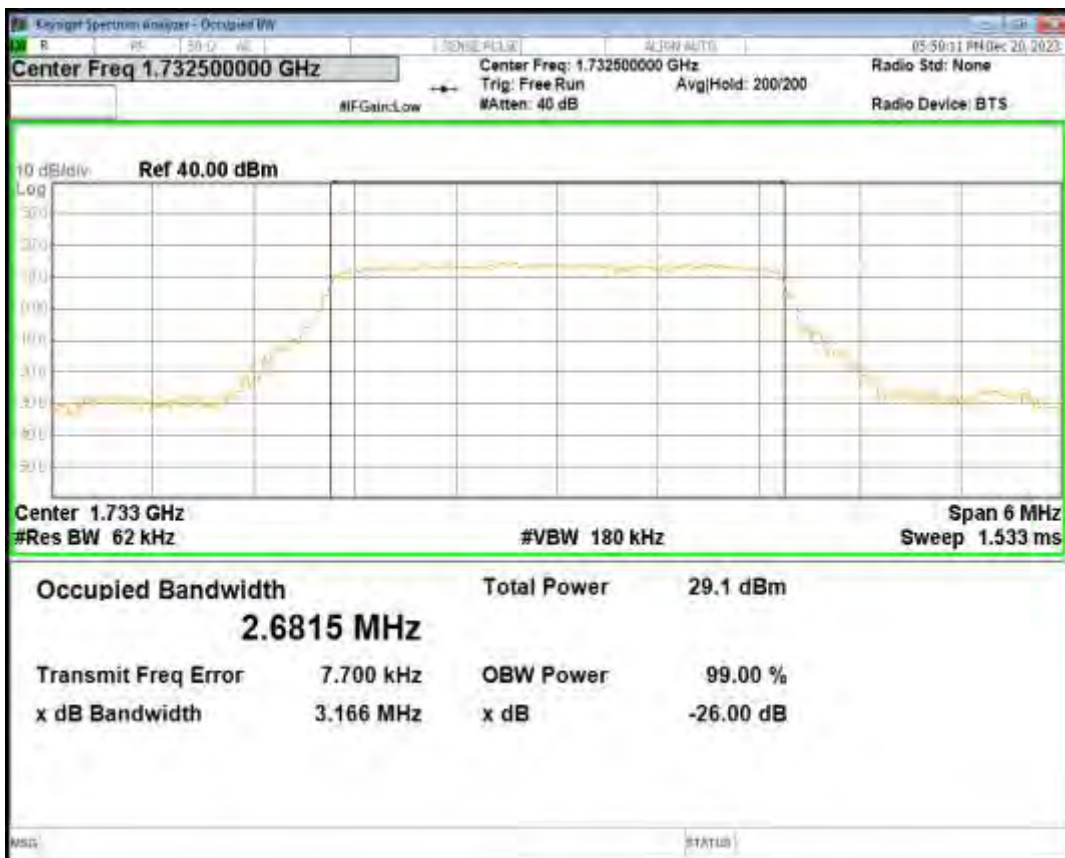

Band4 16QAM BW=3MHz Channel=20175 RB Size=15 Position=#0