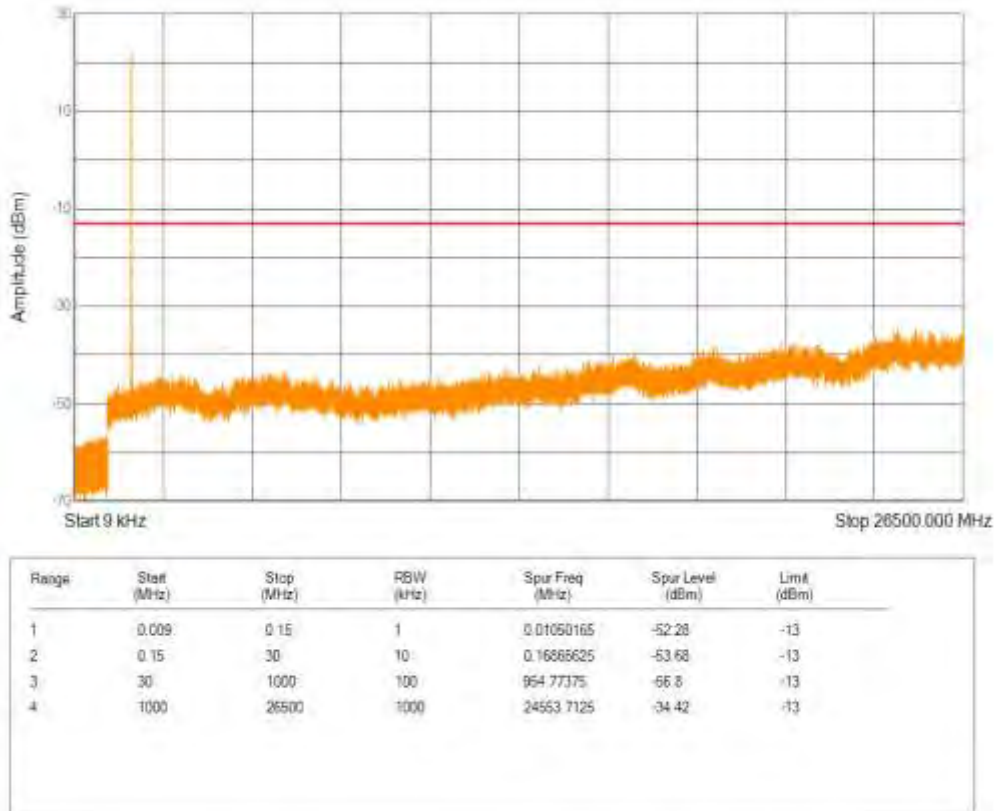

Band4 16QAM BW=3MHz Channel=19965 RB Size=15 Position=#0

Band4 QPSK BW=3MHz Channel=20385 RB Size=15 Position=#0

Band4 16QAM BW=3MHz Channel=20385 RB Size=15 Position=#0

Band4 QPSK BW=5MHz Channel=19975 RB Size=25 Position=#0

Band4 16QAM BW=5MHz Channel=19975 RB Size=25 Position=#0

Band4 QPSK BW=5MHz Channel=20375 RB Size=25 Position=#0

Band4 16QAM BW=5MHz Channel=20375 RB Size=25 Position=#0

Band4 QPSK BW=10MHz Channel=20000 RB Size=50 Position=#0