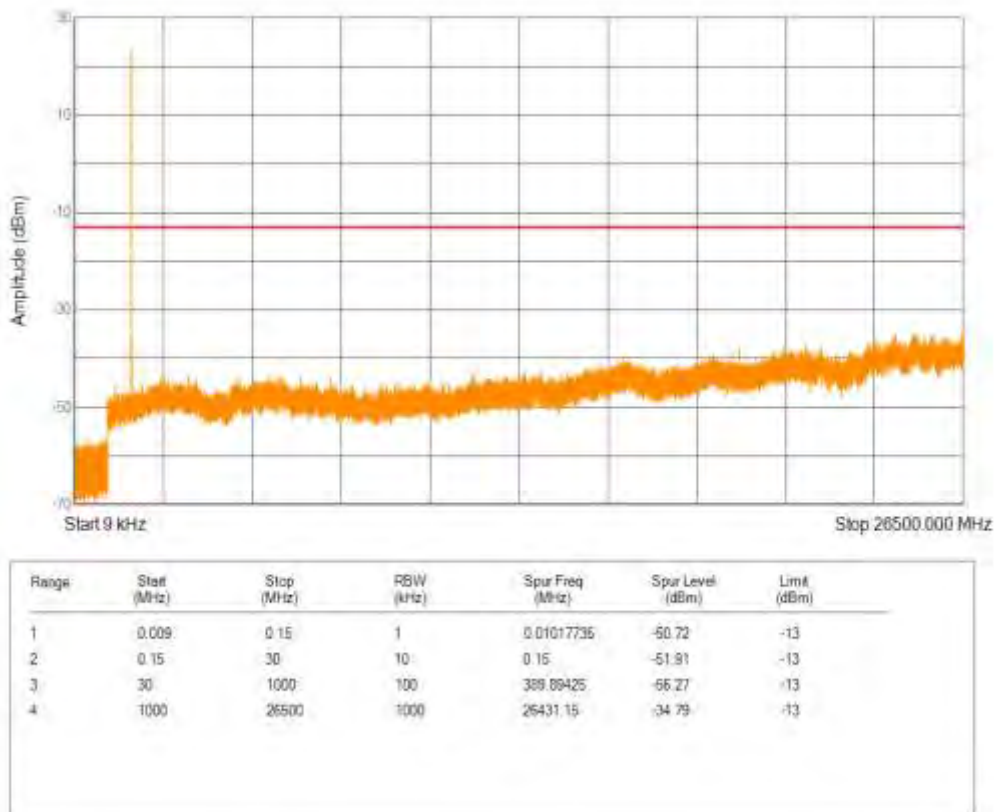

Band4 16QAM BW=3MHz Channel=19965 RB Size=15 Position=#0