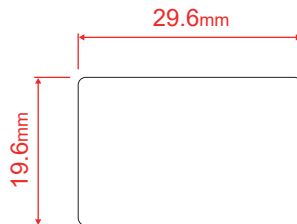

HS01 机身标签

材质：白色PET，带背胶

3. Product appearance

label location