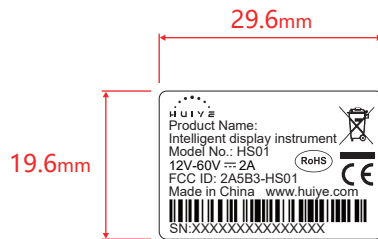

HS01 机身标签

材质：白色PET，带背胶

3. Product appearance

label location