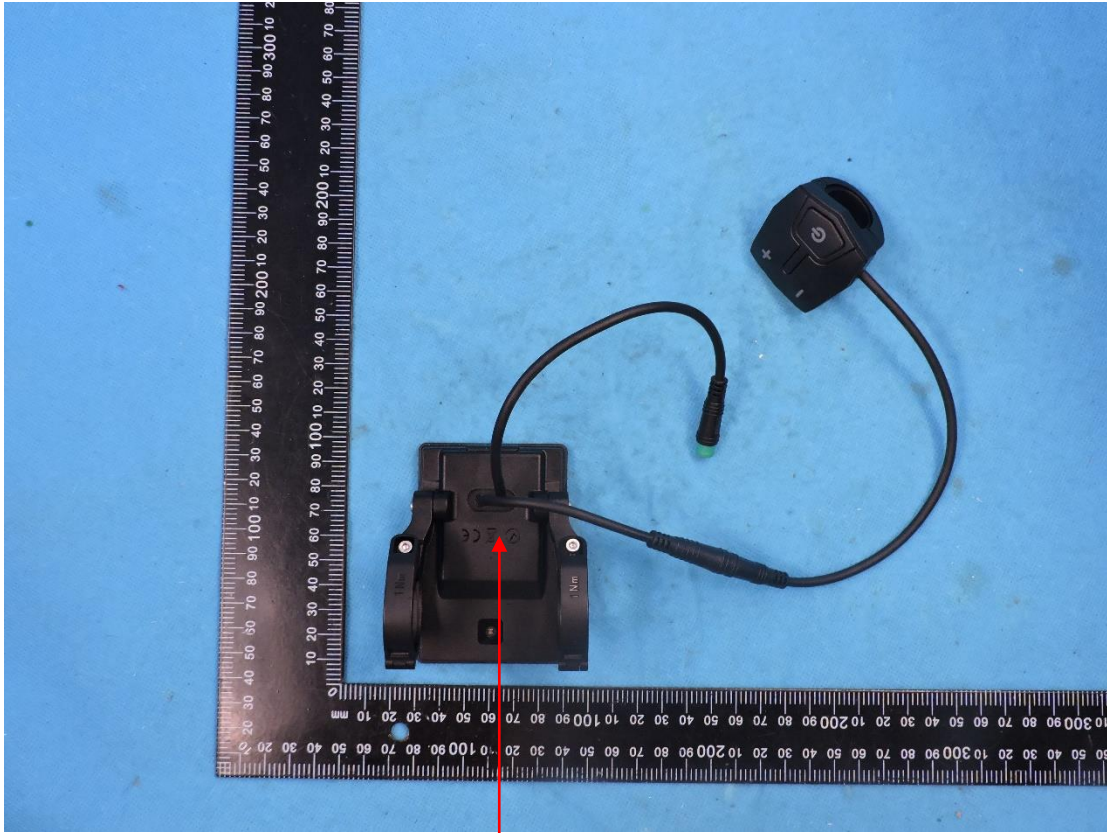

## Label

FCC ID: 2A5B3-B04U

Size:10\*30mm

The label is printed on the shell