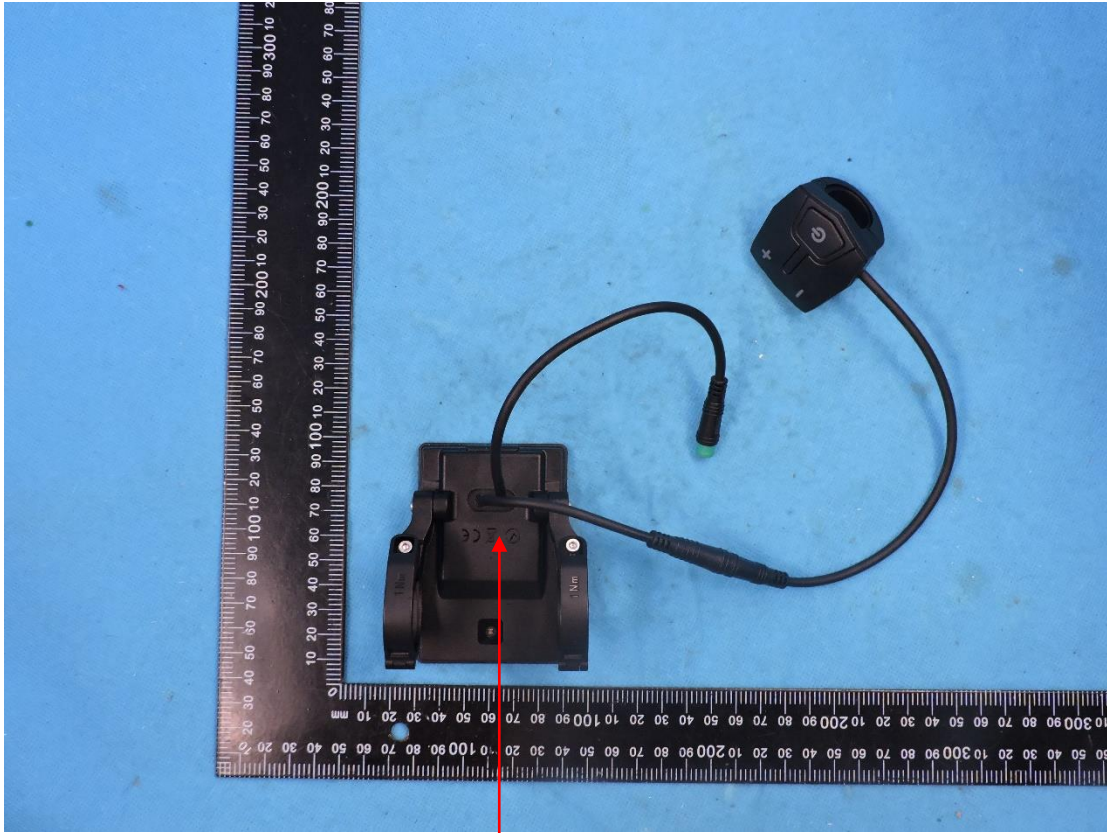

Label

FCC ID: 2A5B3-B04C

Size:10*30mm

The label is printed on the shell