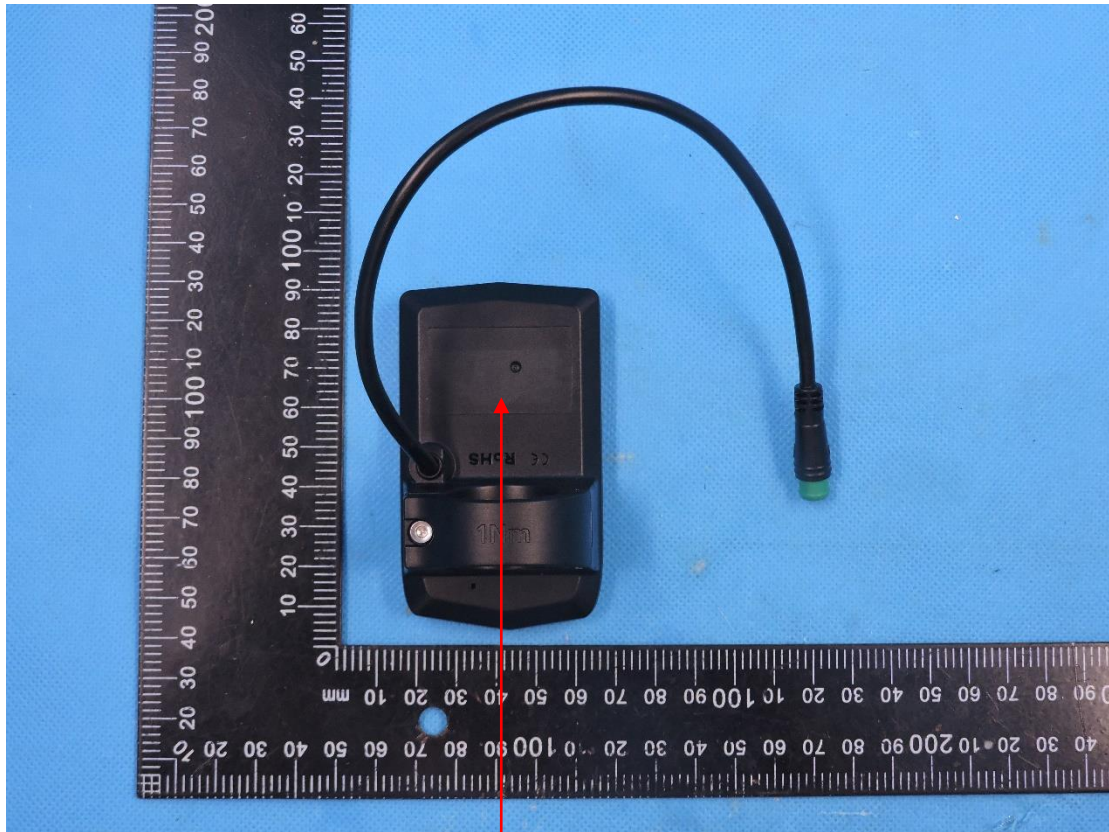

Label

Size:10*30mm

The label is printed on the shell