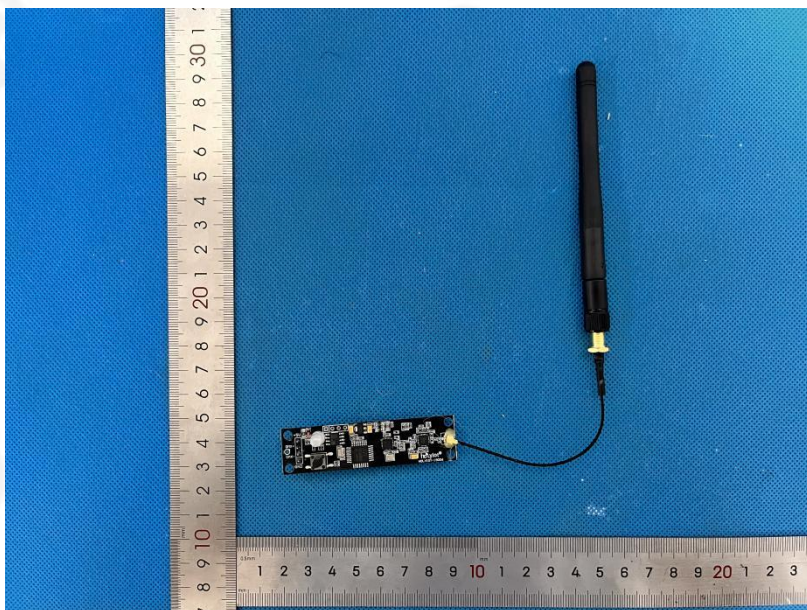

### EUT Photo

Product Name:	Wireless DMX512 Controller
Model No.:	YXE-512SE

---END---