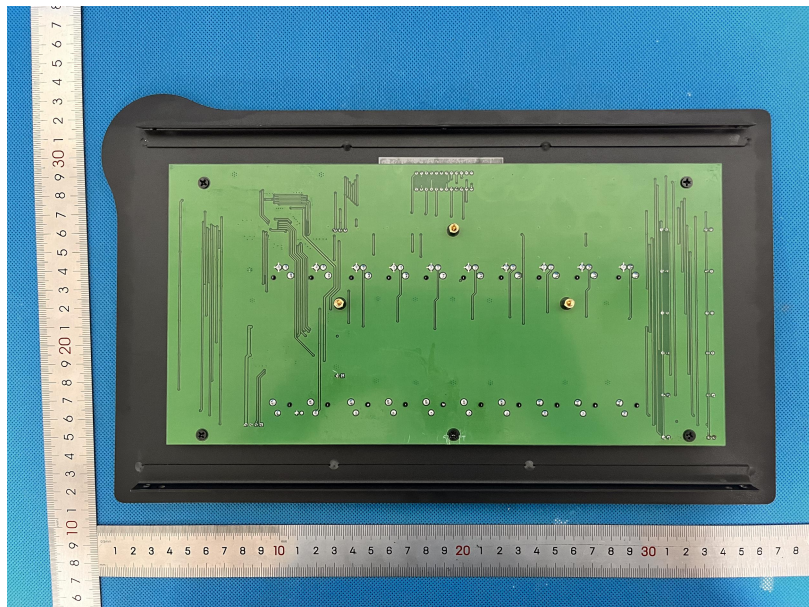

### EUT Photo

Product Name:	Wireless DMX512 Controller
Model No.:	YXE-512SE

---END---