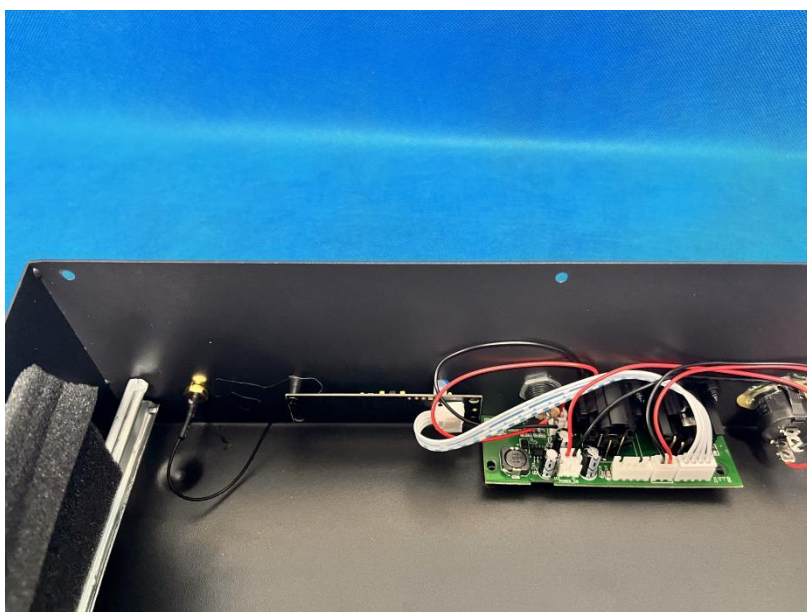

### EUT Photo

Product Name:	Wireless DMX512 Controller
Model No.:	YXE-512SE

---END---