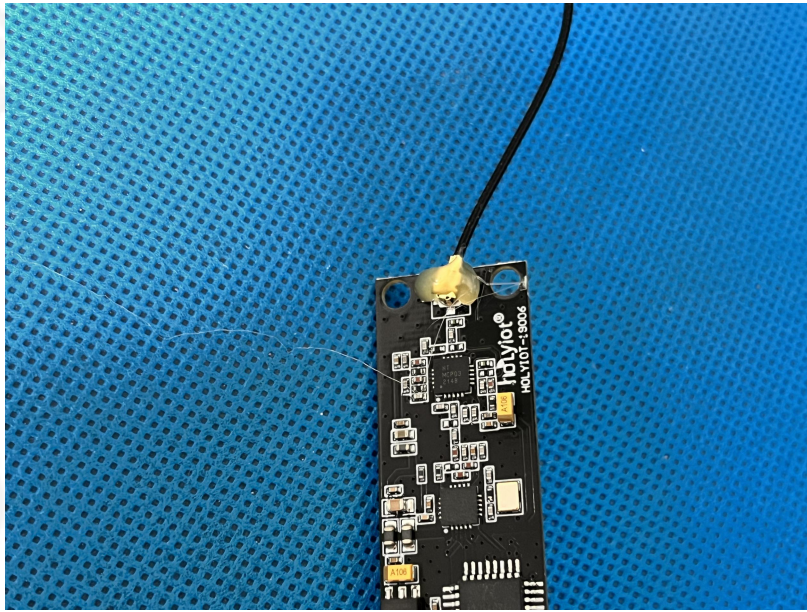

### EUT Photo

Product Name:	Wireless DMX512 Controller
Model No.:	YXE-512SE

---END---