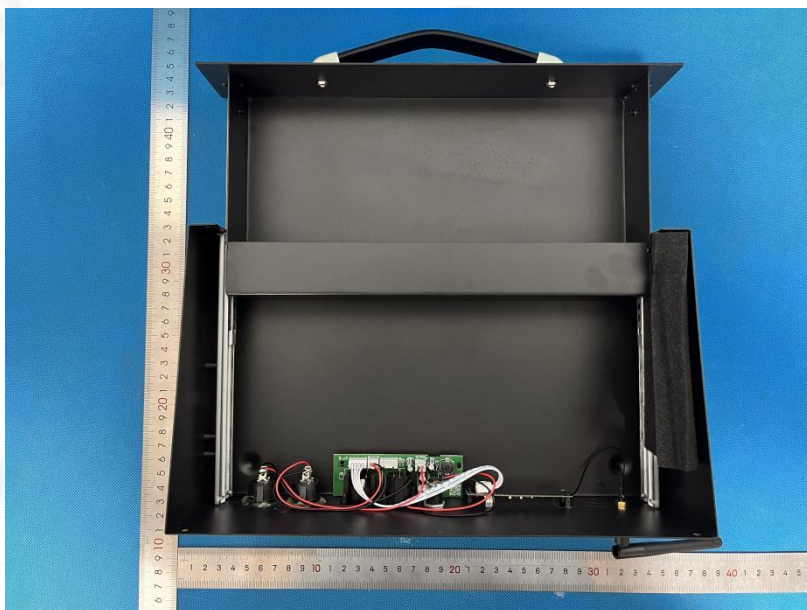

### EUT Photo

Product Name:	Wireless DMX512 Controller
Model No.:	YXE-512SE

---END---