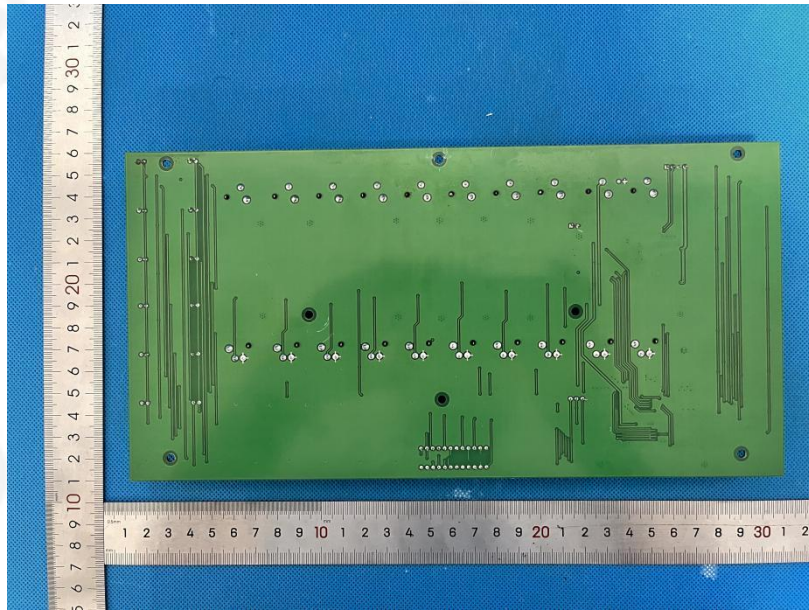

### EUT Photo

Product Name:	Wireless DMX512 Controller
Model No.:	YXE-512SE

---END---