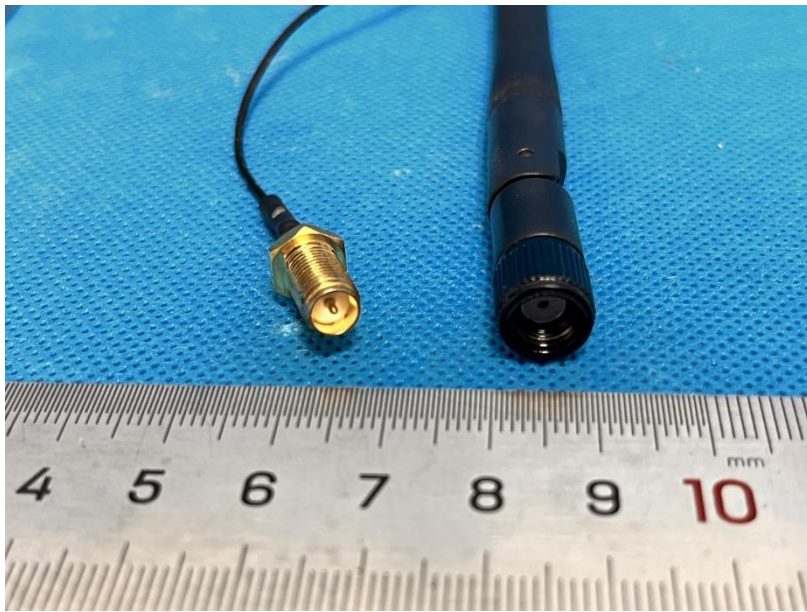

### EUT Photo

Product Name:	Wireless DMX512 Controller
Model No.:	YXE-512SE

---END---