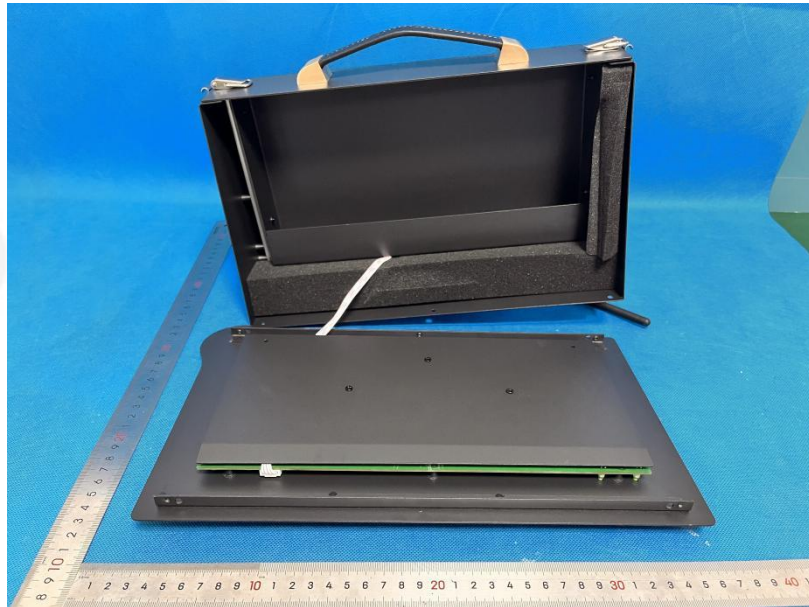

### EUT Photo

Product Name:	Wireless DMX512 Controller
Model No.:	YXE-512SE

---END---