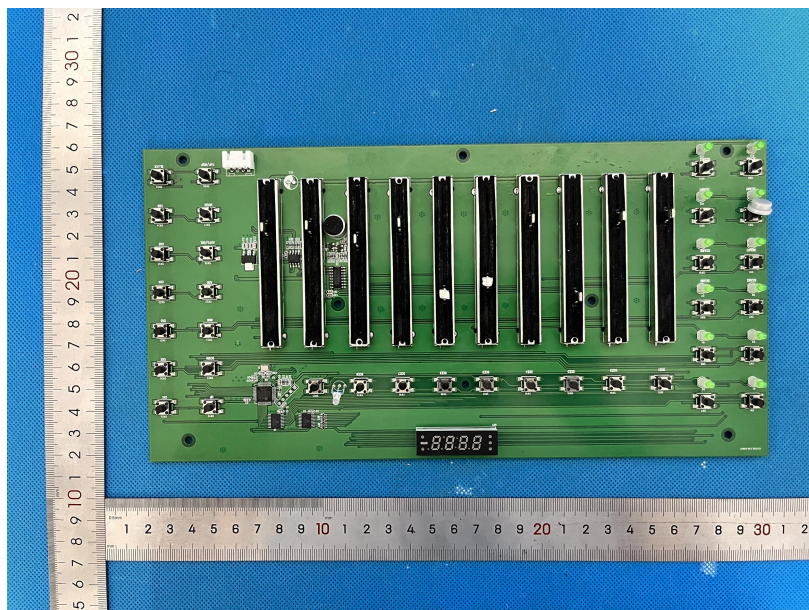

### EUT Photo

Product Name:	Wireless DMX512 Controller
Model No.:	YXE-512SE

---END---