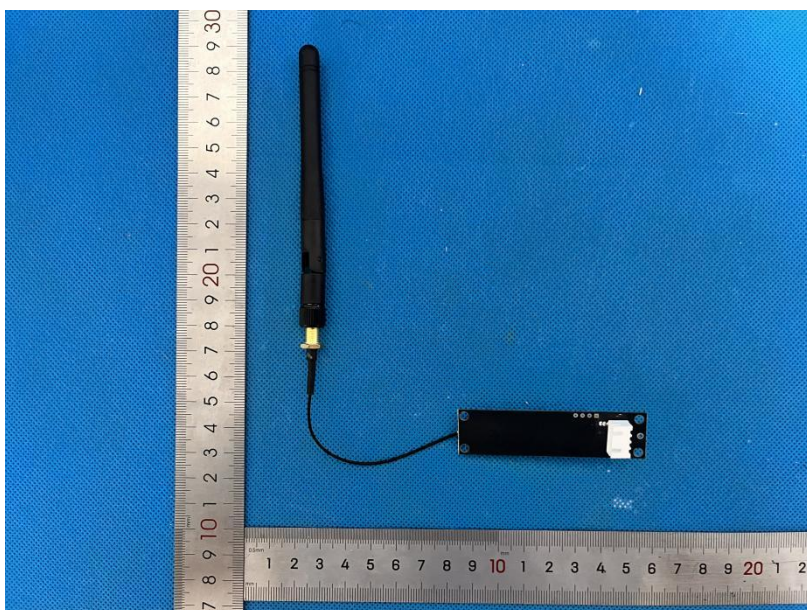

### EUT Photo

Product Name:	Wireless DMX512 Controller
Model No.:	YXE-512SE

---END---