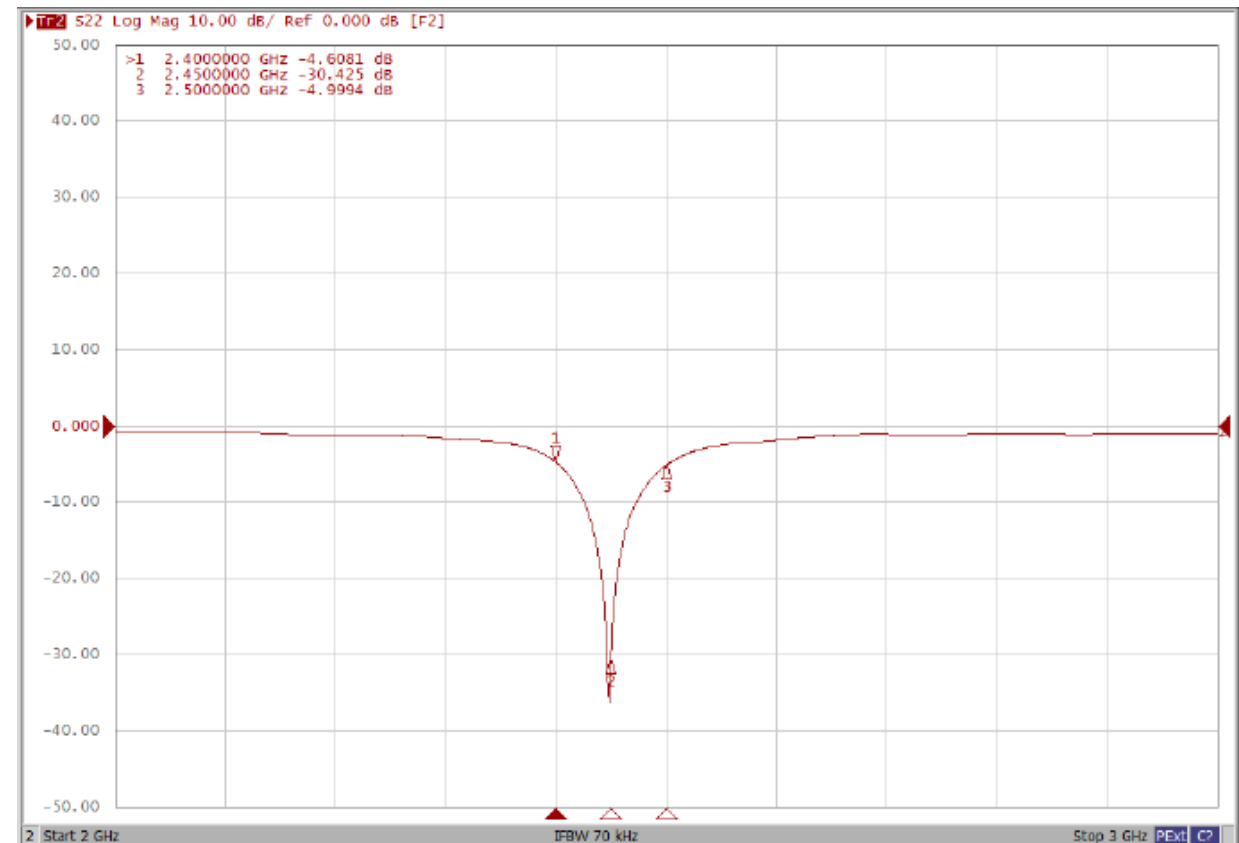

Matching values

Measurement Photo

Free space

On head

S11 Return Loss for BT after tuning

- BT return loss > 5 dB after tuning

Free space

On head

3 Views of Antenna

X-Z plane

Y-Z plane

X-Y plane

BT 2D Radiation Patterns in Free space

Head	ZS plane		ZY plane		XY plane	
	Frequency (MHz)	Max Value (dB)	Average (dB)	Max Value (dB)	Average (dB)	Max Value (dB)
2400	-0.77	-6.32	-4.99	-9.63	-0.63	-4.94
2450	-0.04	-6.34	-5.05	-10.51	0.07	-4.90
2500	-2.77	-9.30	-8.39	-13.02	-2.70	-7.41

Antenna performance summary

Antenna Performance

Return loss : > 5dB

Efficiency : 21% DUT and 16% DUT on head.

Peakgain : 0.1~-1.5dBi

		DVT	
	Band	Free space	Head phantom
Return loss (dB)	2.4G	> 5	> 5
Efficiency(%)	2.4G	> 21.8	> 15.2
	2.45G	> 21.2	> 16.8
	2.48G	> 20.3	> 15.5
Peak gain(dBi)	2.4G	< -0.6	< -0.9
	2.45G	< 0.1	< -0.7
	2.48G	< -0.9	< -1.5