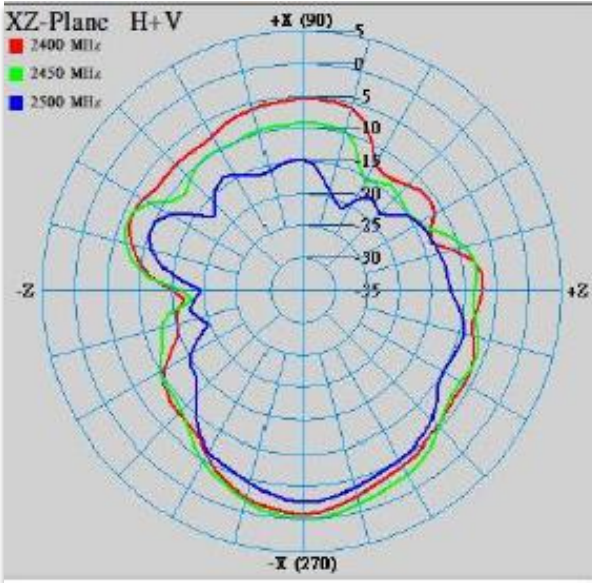

Matching values

Measurement Photo

Free space

On head

S11 Return Loss for BT after tuning

- BT return loss > 5 dB after tuning

Free space

On head

3 Views of Antenna

X-Z plane

Y-Z plane

X-Y plane

BT 2D Radiation Patterns in Free space

Head	ZS plane		ZY plane		XY plane	
	Frequency (MHz)	Max Value (dB)	Average (dB)	Max Value (dB)	Average (dB)	Max Value (dB)
2400	-0.77	-6.32	-4.99	-9.63	-0.63	-4.94
2450	-0.04	-6.34	-5.05	-10.51	0.07	-4.90
2500	-2.77	-9.30	-8.39	-13.02	-2.70	-7.41

3 Views of Antenna

X-Z plane

Y-Z plane

X-Y plane

BT 2D Radiation Patterns on Head

Head	ZS plane		ZY plane		XY plane	
	Max Value (dB)	Average (dB)	Max Value (dB)	Average (dB)	Max Value (dB)	Average (dB)
Frequency (MHz)						
2400	-1.47	-8.29	-8.13	-11.06	-0.97	-6.28
2450	-1.21	-7.85	-7.42	-11.09	-0.73	-5.74
2500	-3.52	-9.98	-9.53	-12.97	-3.65	-8.13

Antenna performance summary

Antenna Performance

Return loss : > 5dB

Efficiency : 21% DUT and 16% DUT on head.

Peakgain : 0.1~-1.5dBi

		DVT	
	Band	Free space	Head phantom
Return loss (dB)	2.4G	> 5	> 5
Efficiency(%)	2.4G	> 21.8	> 15.2
	2.45G	> 21.2	> 16.8
	2.48G	> 20.3	> 15.5
Peak gain(dBi)	2.4G	< -0.6	< -0.9
	2.45G	< 0.1	< -0.7
	2.48G	< -0.9	< -1.5