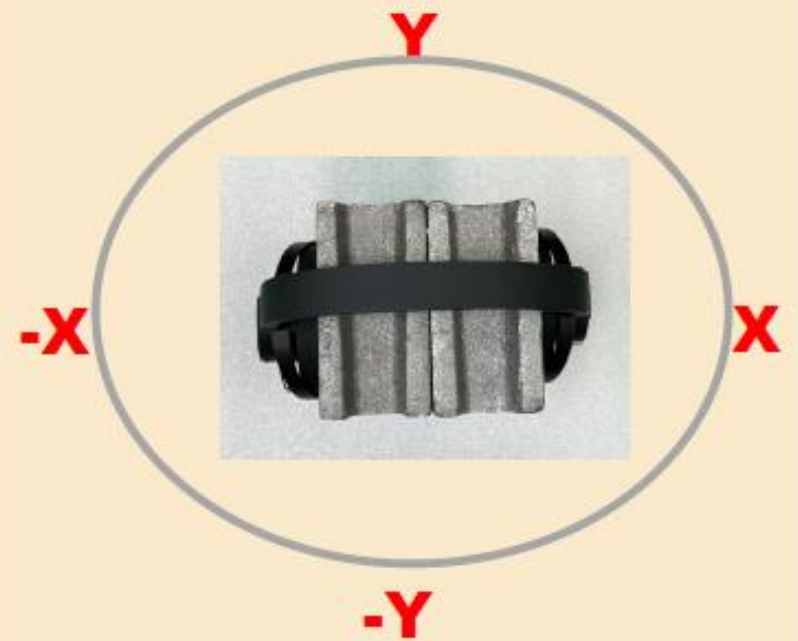

3 Views of Antenna

X-Z plane

Y-Z plane

X-Y plane

BT 2D Radiation Patterns in Free space

Head	ZS plane		ZY plane		XY plane	
	Frequency (MHz)	Max Value (dB)	Average (dB)	Max Value (dB)	Average (dB)	Max Value (dB)
2400	-0.77	-6.32	-4.99	-9.63	-0.63	-4.94
2450	-0.04	-6.34	-5.05	-10.51	0.07	-4.90
2500	-2.77	-9.30	-8.39	-13.02	-2.70	-7.41