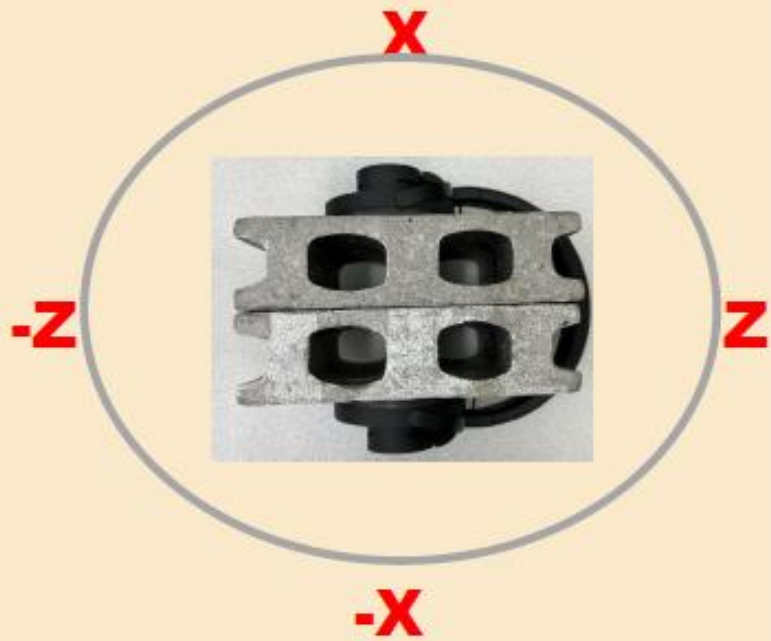

3 Views of Antenna

X-Z plane