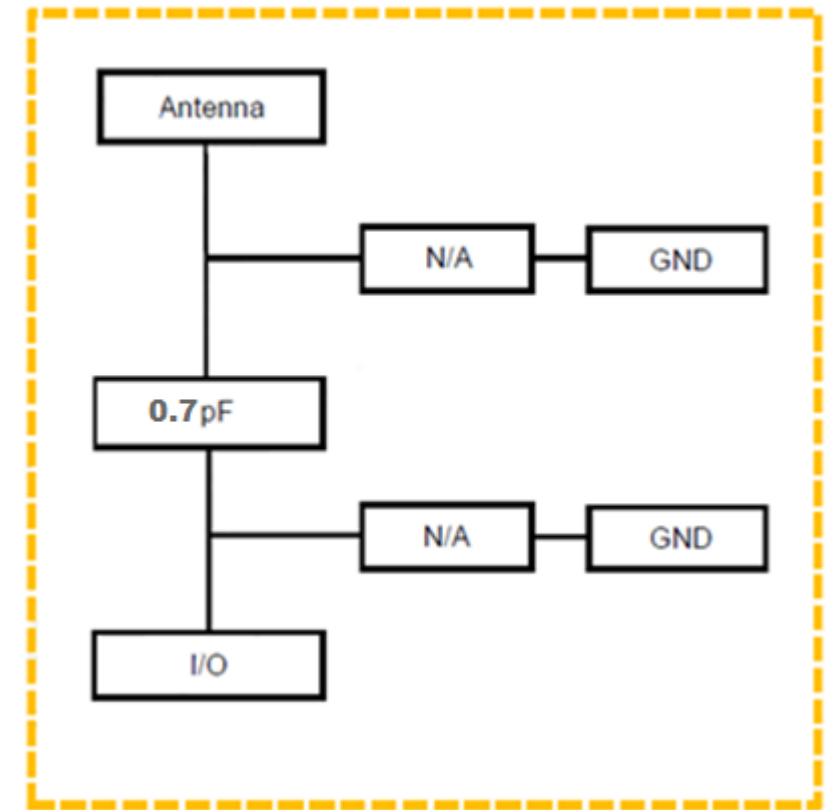

Shrui RF DVT Antenna report

0229, 2024

Pictures of Antenna placement

Chip Antenna

- Antenna position : place on the PCBA main board.
- Chip antenna dimension : 3 mm * 1.6 mm
- Clearance area : 7 mm * 15 mm (105mm^2)

Matching values

Measurement Photo

Free space

On head

S11 Return Loss for BT after tuning

- BT return loss > 5 dB after tuning

Free space

On head

Antenna performance summary

Antenna Performance

Return loss : > 5dB

Efficiency : 21% DUT and 16% DUT on head.

Peakgain : 0.1~-1.5dBi

		DVT	
	Band	Free space	Head phantom
Return loss (dB)	2.4G	> 5	> 5
Efficiency(%)	2.4G	> 21.8	> 15.2
	2.45G	> 21.2	> 16.8
	2.48G	> 20.3	> 15.5
Peak gain(dBi)	2.4G	< -0.6	< -0.9
	2.45G	< 0.1	< -0.7
	2.48G	< -0.9	< -1.5