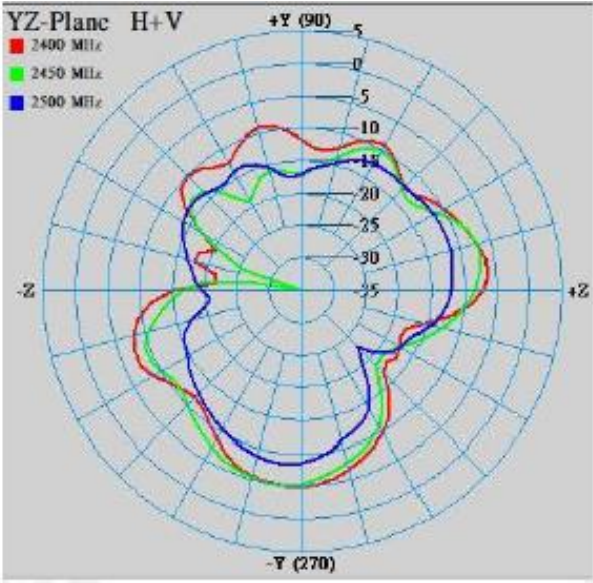

Matching values

Measurement Photo

Free space

On head

S11 Return Loss for BT after tuning

- BT return loss > 5 dB after tuning

Free space

On head

3 Views of Antenna

X-Z plane

Y-Z plane

X-Y plane

BT 2D Radiation Patterns in Free space

Head	ZS plane		ZY plane		XY plane	
	Frequency (MHz)	Max Value (dB)	Average (dB)	Max Value (dB)	Average (dB)	Max Value (dB)
2400	-0.77	-6.32	-4.99	-9.63	-0.63	-4.94
2450	-0.04	-6.34	-5.05	-10.51	0.07	-4.90
2500	-2.77	-9.30	-8.39	-13.02	-2.70	-7.41

3 Views of Antenna

X-Z plane

Y-Z plane

X-Y plane

BT 2D Radiation Patterns on Head

Head	ZS plane		ZY plane		XY plane	
	Max Value (dB)	Average (dB)	Max Value (dB)	Average (dB)	Max Value (dB)	Average (dB)
Frequency (MHz)						
2400	-1.47	-8.29	-8.13	-11.06	-0.97	-6.28
2450	-1.21	-7.85	-7.42	-11.09	-0.73	-5.74
2500	-3.52	-9.98	-9.53	-12.97	-3.65	-8.13

Antenna performance summary

Antenna Performance

Return loss : > 5dB

Efficiency : 21% DUT and 16% DUT on head.

Peakgain : 0.1~-1.5dBi

		DVT	
	Band	Free space	Head phantom
Return loss (dB)	2.4G	> 5	> 5
Efficiency(%)	2.4G	> 21.8	> 15.2
	2.45G	> 21.2	> 16.8
	2.48G	> 20.3	> 15.5
Peak gain(dBi)	2.4G	< -0.6	< -0.9
	2.45G	< 0.1	< -0.7
	2.48G	< -0.9	< -1.5