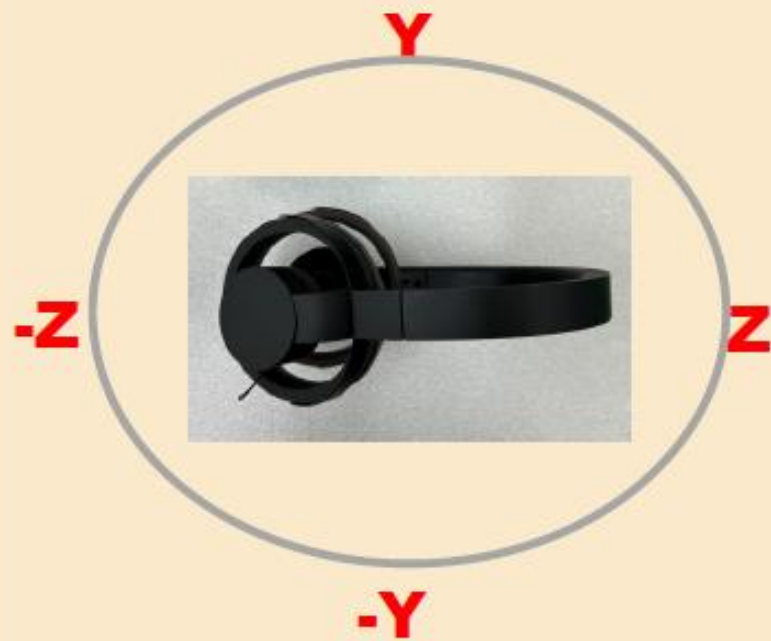

3 Views of Antenna

X-Z plane

Y-Z plane

X-Y plane