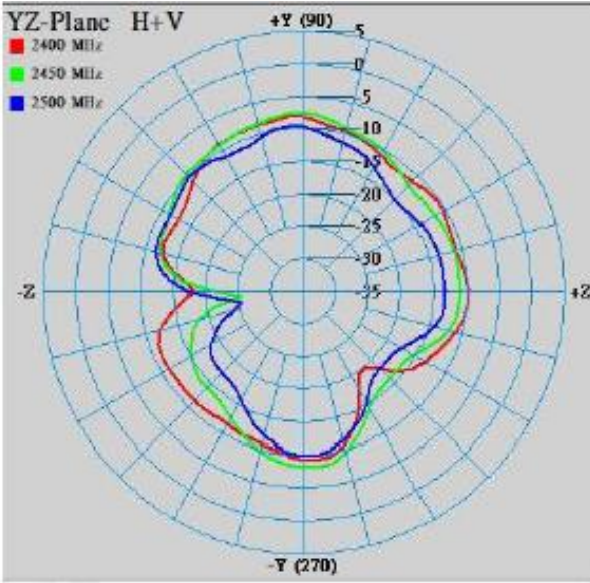

3 Views of Antenna

X-Z plane

Y-Z plane

X-Y plane

BT 2D Radiation Patterns in Free space

Head	ZS plane		ZY plane		XY plane	
	Frequency (MHz)	Max Value (dB)	Average (dB)	Max Value (dB)	Average (dB)	Max Value (dB)
2400	-0.77	-6.32	-4.99	-9.63	-0.63	-4.94
2450	-0.04	-6.34	-5.05	-10.51	0.07	-4.90
2500	-2.77	-9.30	-8.39	-13.02	-2.70	-7.41

3 Views of Antenna

X-Z plane

Y-Z plane

X-Y plane

BT 2D Radiation Patterns on Head

Head	ZS plane		ZY plane		XY plane	
	Max Value (dB)	Average (dB)	Max Value (dB)	Average (dB)	Max Value (dB)	Average (dB)
Frequency (MHz)						
2400	-1.47	-8.29	-8.13	-11.06	-0.97	-6.28
2450	-1.21	-7.85	-7.42	-11.09	-0.73	-5.74
2500	-3.52	-9.98	-9.53	-12.97	-3.65	-8.13

Antenna performance summary

Antenna Performance

Return loss : > 5dB

Efficiency : 21% DUT and 16% DUT on head.

Peakgain : 0.1~-1.5dBi

		DVT	
	Band	Free space	Head phantom
Return loss (dB)	2.4G	> 5	> 5
Efficiency(%)	2.4G	> 21.8	> 15.2
	2.45G	> 21.2	> 16.8
	2.48G	> 20.3	> 15.5
Peak gain(dBi)	2.4G	< -0.6	< -0.9
	2.45G	< 0.1	< -0.7
	2.48G	< -0.9	< -1.5