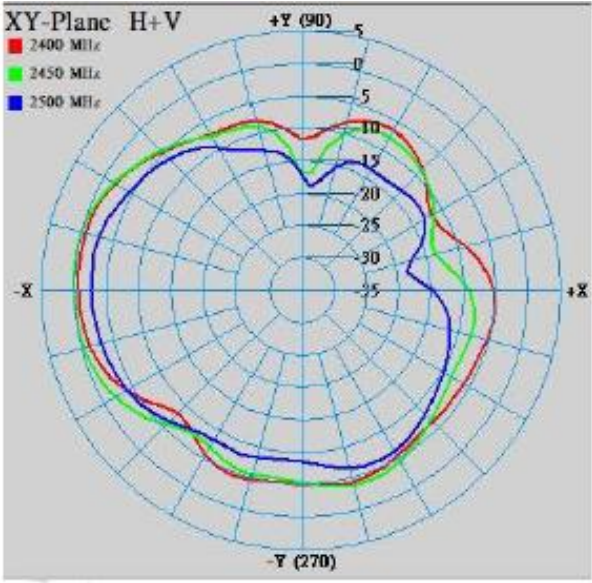

Matching values

Measurement Photo

Free space

On head

S11 Return Loss for BT after tuning

- BT return loss > 5 dB after tuning

Free space

On head

3 Views of Antenna

X-Z plane

Y-Z plane

X-Y plane

BT 2D Radiation Patterns in Free space

Head	ZS plane		ZY plane		XY plane	
	Frequency (MHz)	Max Value (dB)	Average (dB)	Max Value (dB)	Average (dB)	Max Value (dB)
2400	-0.77	-6.32	-4.99	-9.63	-0.63	-4.94
2450	-0.04	-6.34	-5.05	-10.51	0.07	-4.90
2500	-2.77	-9.30	-8.39	-13.02	-2.70	-7.41

3 Views of Antenna

X-Z plane

Y-Z plane

X-Y plane

BT 2D Radiation Patterns on Head

Head	ZS plane		ZY plane		XY plane	
	Max Value (dB)	Average (dB)	Max Value (dB)	Average (dB)	Max Value (dB)	Average (dB)
Frequency (MHz)						
2400	-1.47	-8.29	-8.13	-11.06	-0.97	-6.28
2450	-1.21	-7.85	-7.42	-11.09	-0.73	-5.74
2500	-3.52	-9.98	-9.53	-12.97	-3.65	-8.13

Antenna performance summary

Antenna Performance

Return loss : > 5dB

Efficiency : 21% DUT and 16% DUT on head.

Peakgain : 0.1~-1.5dBi

		DVT	
	Band	Free space	Head phantom
Return loss (dB)	2.4G	> 5	> 5
Efficiency(%)	2.4G	> 21.8	> 15.2
	2.45G	> 21.2	> 16.8
	2.48G	> 20.3	> 15.5
Peak gain(dBi)	2.4G	< -0.6	< -0.9
	2.45G	< 0.1	< -0.7
	2.48G	< -0.9	< -1.5