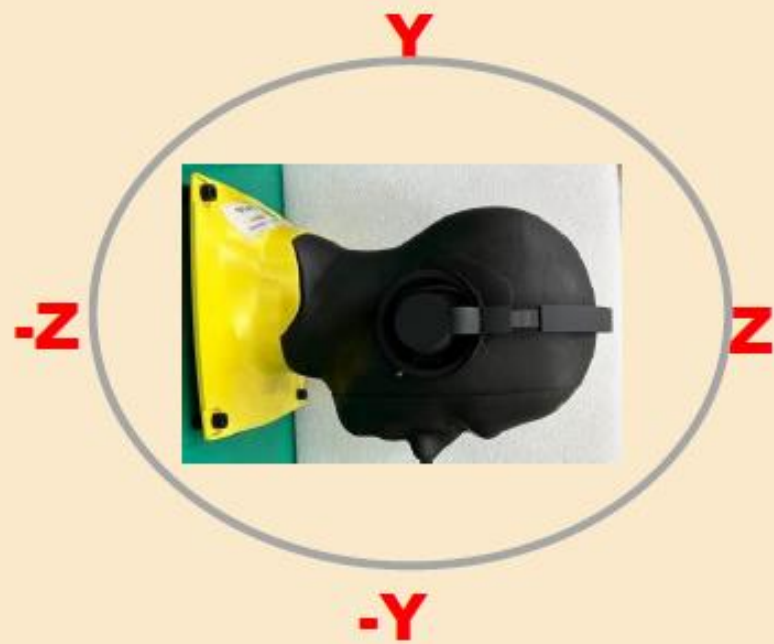

3 Views of Antenna

X-Z plane

Y-Z plane

X-Y plane