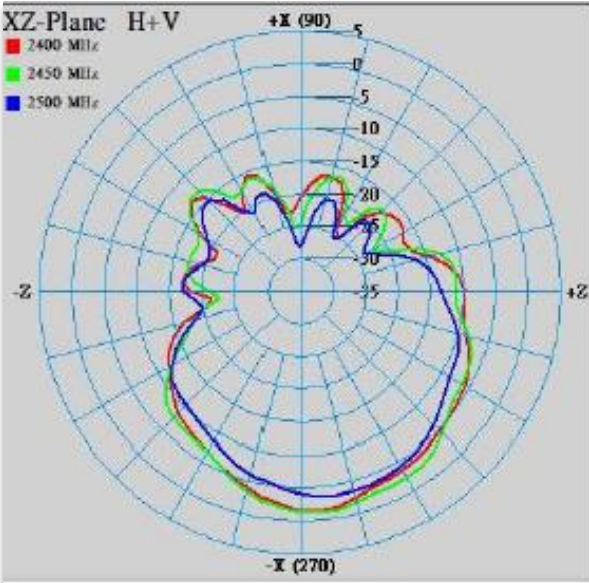

3 Views of Antenna

X-Z plane

Y-Z plane

X-Y plane

BT 2D Radiation Patterns in Free space

Head	ZS plane		ZY plane		XY plane	
	Frequency (MHz)	Max Value (dB)	Average (dB)	Max Value (dB)	Average (dB)	Max Value (dB)
2400	-0.77	-6.32	-4.99	-9.63	-0.63	-4.94
2450	-0.04	-6.34	-5.05	-10.51	0.07	-4.90
2500	-2.77	-9.30	-8.39	-13.02	-2.70	-7.41

3 Views of Antenna

X-Z plane

Y-Z plane

X-Y plane

BT 2D Radiation Patterns on Head

Head	ZS plane		ZY plane		XY plane	
	Max Value (dB)	Average (dB)	Max Value (dB)	Average (dB)	Max Value (dB)	Average (dB)
Frequency (MHz)						
2400	-1.47	-8.29	-8.13	-11.06	-0.97	-6.28
2450	-1.21	-7.85	-7.42	-11.09	-0.73	-5.74
2500	-3.52	-9.98	-9.53	-12.97	-3.65	-8.13

Antenna performance summary

Antenna Performance

Return loss : > 5dB

Efficiency : 21% DUT and 16% DUT on head.

Peakgain : 0.1~-1.5dBi

		DVT	
	Band	Free space	Head phantom
Return loss (dB)	2.4G	> 5	> 5
Efficiency(%)	2.4G	> 21.8	> 15.2
	2.45G	> 21.2	> 16.8
	2.48G	> 20.3	> 15.5
Peak gain(dBi)	2.4G	< -0.6	< -0.9
	2.45G	< 0.1	< -0.7
	2.48G	< -0.9	< -1.5