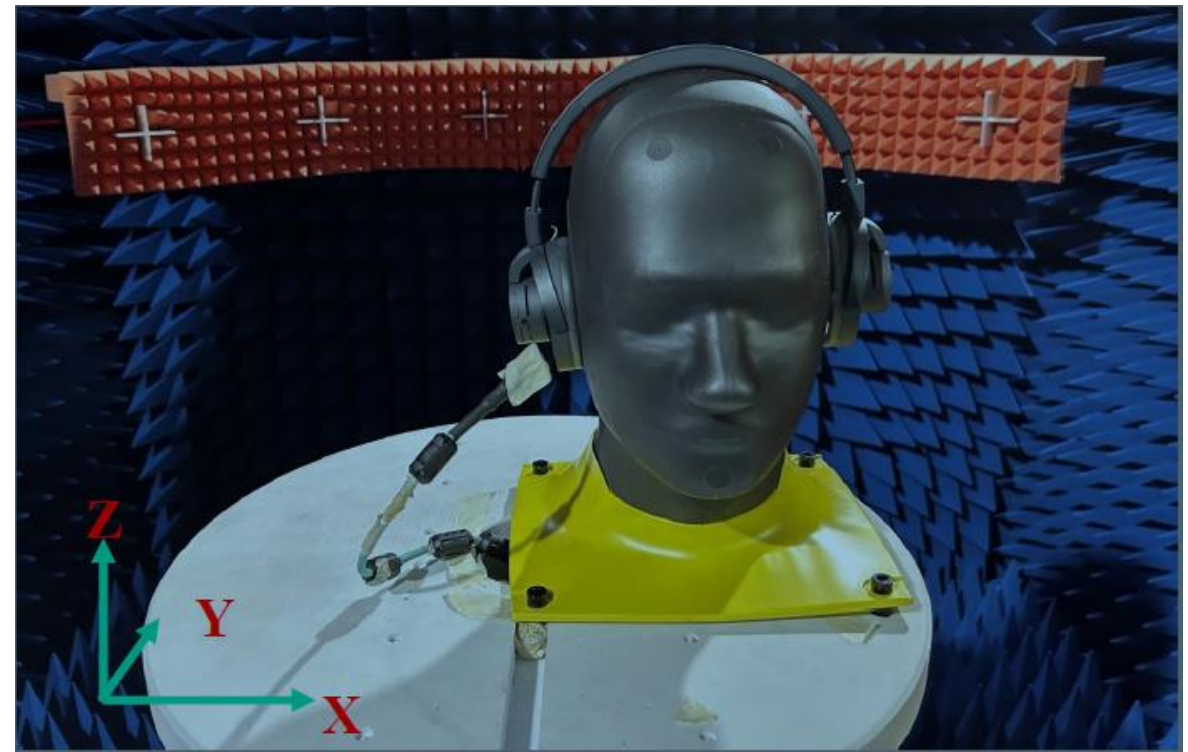

Matching values

Measurement Photo

Free space

On head

S11 Return Loss for BT after tuning

- BT return loss > 5 dB after tuning

Free space

On head