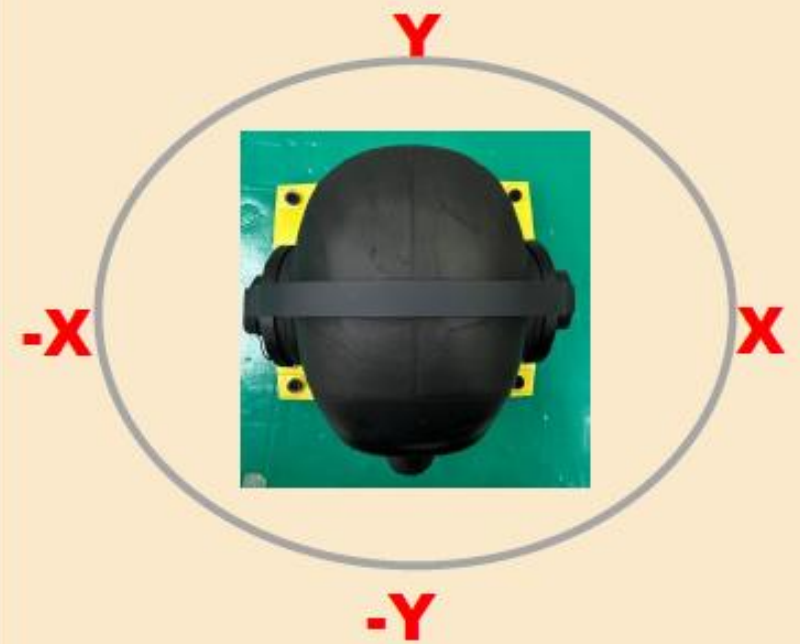

3 Views of Antenna

X-Z plane

Y-Z plane

X-Y plane

BT 2D Radiation Patterns on Head

Head	ZS plane		ZY plane		XY plane	
	Max Value (dB)	Average (dB)	Max Value (dB)	Average (dB)	Max Value (dB)	Average (dB)
Frequency (MHz)						
2400	-1.47	-8.29	-8.13	-11.06	-0.97	-6.28
2450	-1.21	-7.85	-7.42	-11.09	-0.73	-5.74
2500	-3.52	-9.98	-9.53	-12.97	-3.65	-8.13