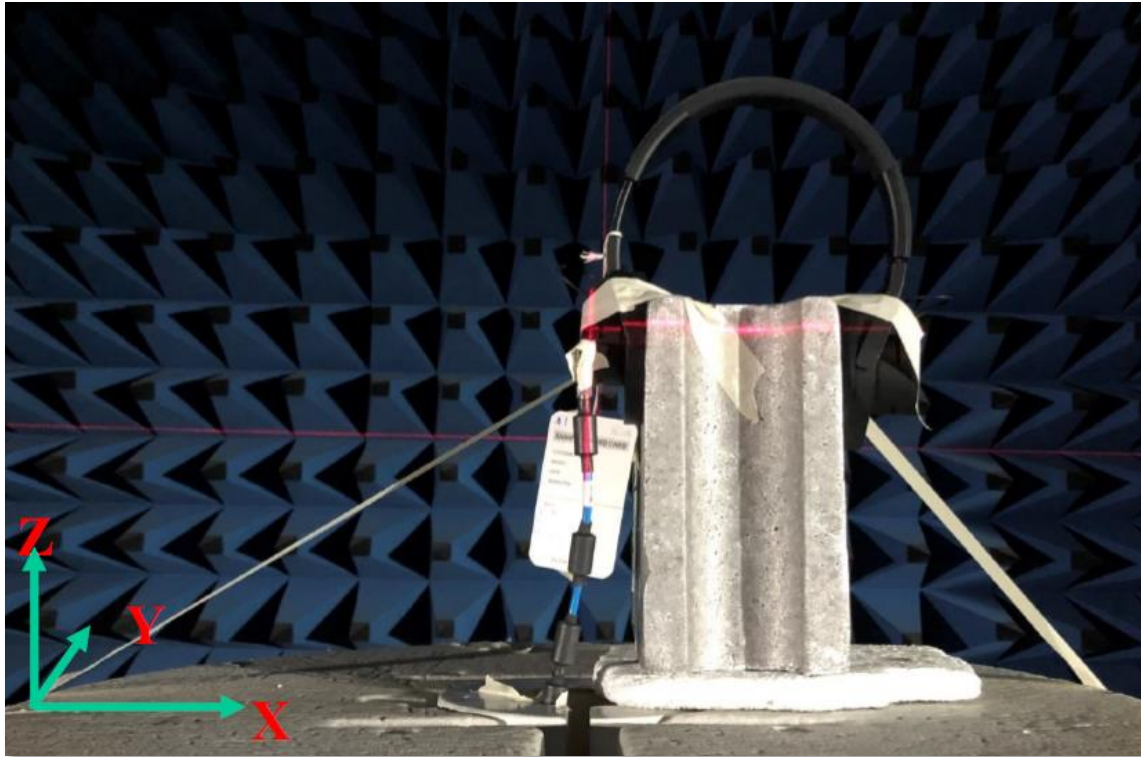

Shrui RF DVT Antenna report

0229, 2024

Pictures of Antenna placement

Chip Antenna

- Antenna position : place on the PCBA main board.
- Chip antenna dimension : 3 mm * 1.6 mm
- Clearance area : 7 mm * 15 mm (105mm^2)

Matching values

Measurement Photo

Free space

On head

S11 Return Loss for BT after tuning

- BT return loss > 5 dB after tuning

Free space

On head