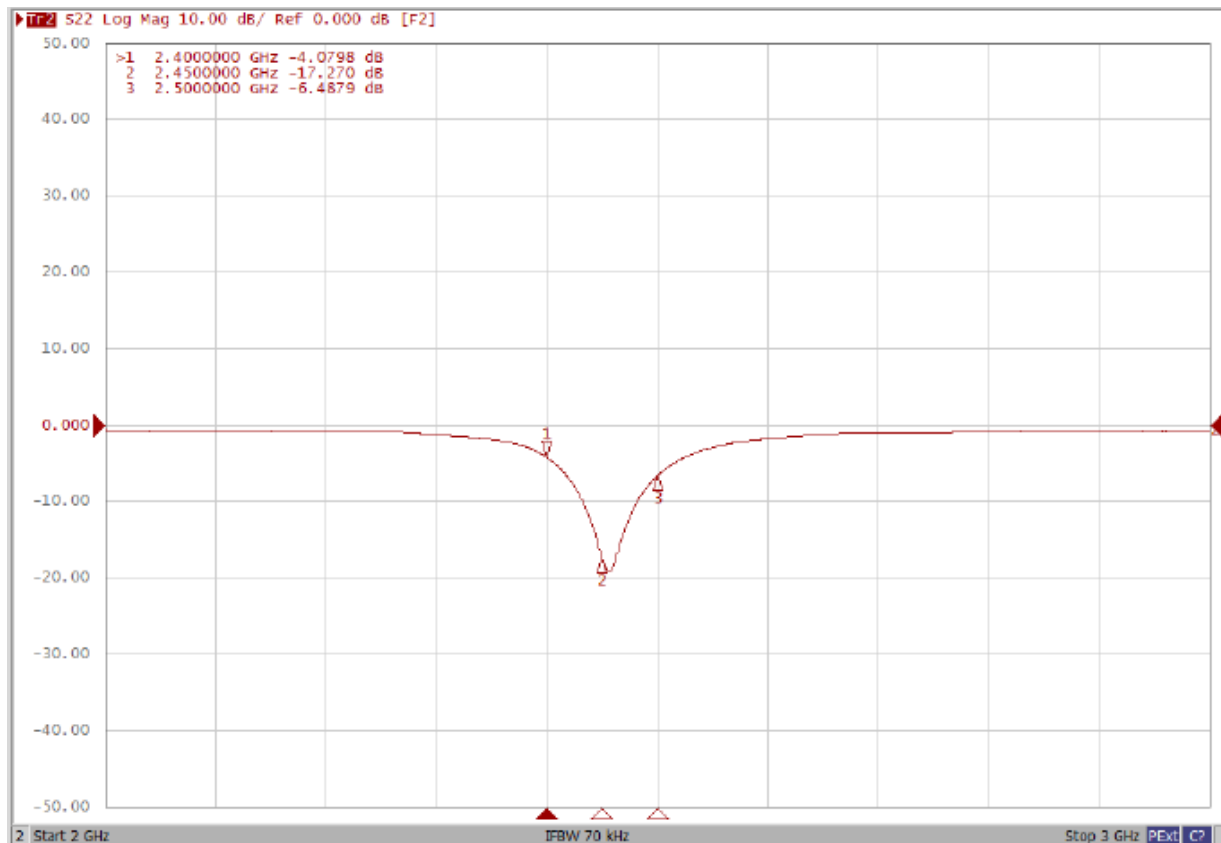

Matching values

Measurement Photo

Free space

On head

S11 Return Loss for BT after tuning

- BT return loss > 5 dB after tuning

Free space

On head

3 Views of Antenna

X-Z plane

Y-Z plane

X-Y plane

BT 2D Radiation Patterns in Free space

Head	ZS plane		ZY plane		XY plane	
	Frequency (MHz)	Max Value (dB)	Average (dB)	Max Value (dB)	Average (dB)	Max Value (dB)
2400	-0.77	-6.32	-4.99	-9.63	-0.63	-4.94
2450	-0.04	-6.34	-5.05	-10.51	0.07	-4.90
2500	-2.77	-9.30	-8.39	-13.02	-2.70	-7.41

3 Views of Antenna

X-Z plane

Y-Z plane

X-Y plane

BT 2D Radiation Patterns on Head

Head	ZS plane		ZY plane		XY plane	
	Max Value (dB)	Average (dB)	Max Value (dB)	Average (dB)	Max Value (dB)	Average (dB)
Frequency (MHz)						
2400	-1.47	-8.29	-8.13	-11.06	-0.97	-6.28
2450	-1.21	-7.85	-7.42	-11.09	-0.73	-5.74
2500	-3.52	-9.98	-9.53	-12.97	-3.65	-8.13

Antenna performance summary

Antenna Performance

Return loss : > 5dB

Efficiency : 21% DUT and 16% DUT on head.

Peakgain : 0.1~-1.5dBi

		DVT	
	Band	Free space	Head phantom
Return loss (dB)	2.4G	> 5	> 5
Efficiency(%)	2.4G	> 21.8	> 15.2
	2.45G	> 21.2	> 16.8
	2.48G	> 20.3	> 15.5
Peak gain(dBi)	2.4G	< -0.6	< -0.9
	2.45G	< 0.1	< -0.7
	2.48G	< -0.9	< -1.5