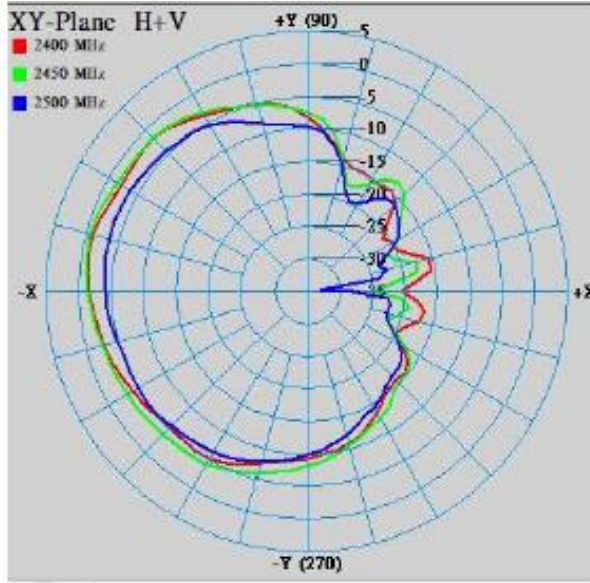

3 Views of Antenna

X-Z plane

Y-Z plane

X-Y plane

BT 2D Radiation Patterns in Free space

Head	ZS plane		ZY plane		XY plane	
	Frequency (MHz)	Max Value (dB)	Average (dB)	Max Value (dB)	Average (dB)	Max Value (dB)
2400	-0.77	-6.32	-4.99	-9.63	-0.63	-4.94
2450	-0.04	-6.34	-5.05	-10.51	0.07	-4.90
2500	-2.77	-9.30	-8.39	-13.02	-2.70	-7.41

3 Views of Antenna

X-Z plane

Y-Z plane

X-Y plane

BT 2D Radiation Patterns on Head

Head	ZS plane		ZY plane		XY plane	
	Max Value (dB)	Average (dB)	Max Value (dB)	Average (dB)	Max Value (dB)	Average (dB)
Frequency (MHz)						
2400	-1.47	-8.29	-8.13	-11.06	-0.97	-6.28
2450	-1.21	-7.85	-7.42	-11.09	-0.73	-5.74
2500	-3.52	-9.98	-9.53	-12.97	-3.65	-8.13

Antenna performance summary

Antenna Performance

Return loss : > 5dB

Efficiency : 21% DUT and 16% DUT on head.

Peakgain : 0.1~-1.5dBi

		DVT	
	Band	Free space	Head phantom
Return loss (dB)	2.4G	> 5	> 5
Efficiency(%)	2.4G	> 21.8	> 15.2
	2.45G	> 21.2	> 16.8
	2.48G	> 20.3	> 15.5
Peak gain(dBi)	2.4G	< -0.6	< -0.9
	2.45G	< 0.1	< -0.7
	2.48G	< -0.9	< -1.5