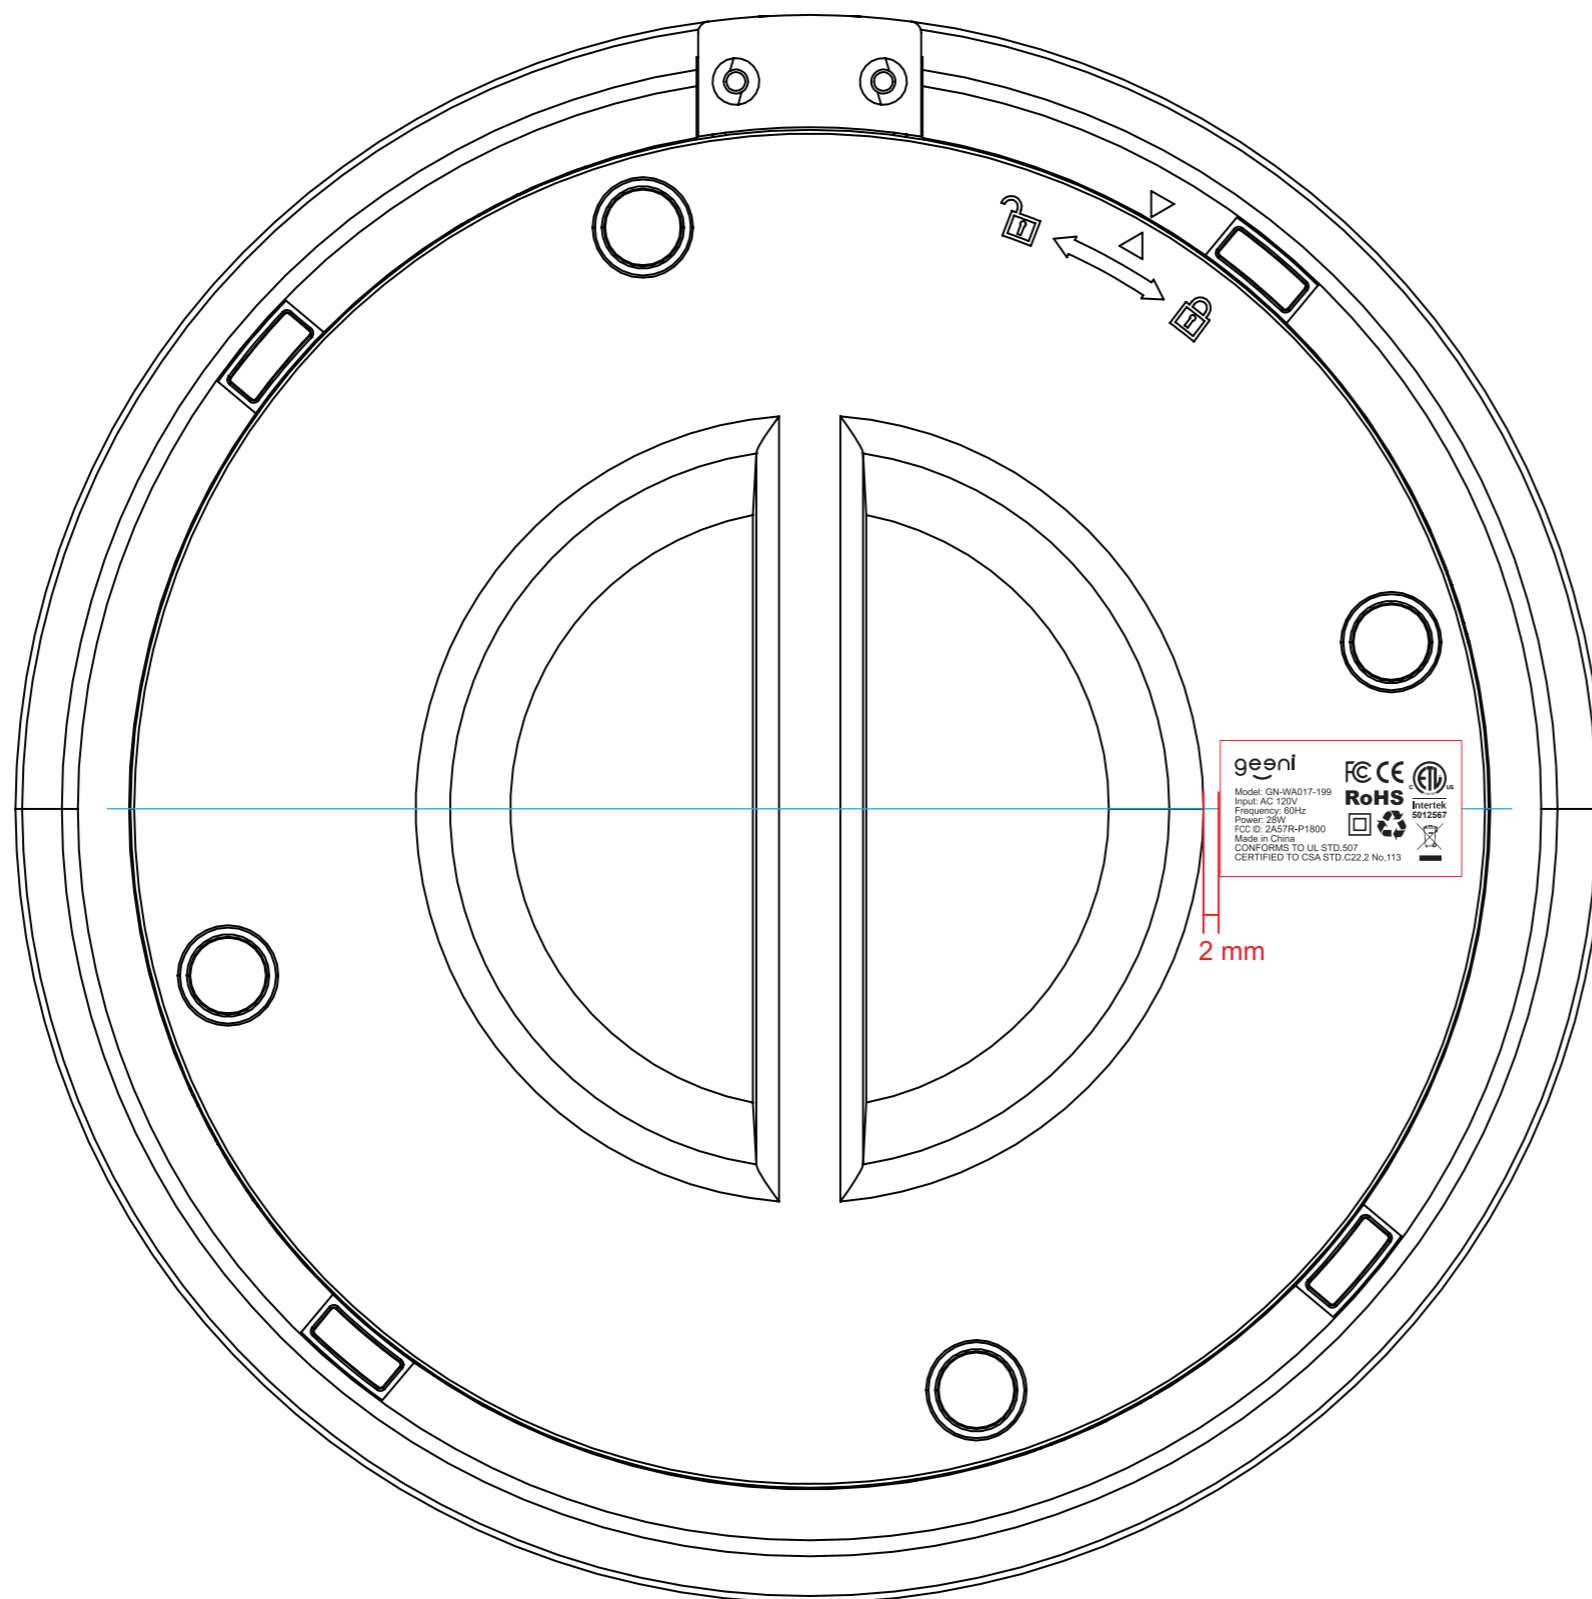

RATING LABEL

FRONT VIEW

白底黑字不干胶覆膜

PVC STICKER (Scale 1:1)

For STICKER For TEXT

- * Please don't print the red line *
- * Add FCC ID #, if too long, please use condensed font *
- * Please add ETL number. *