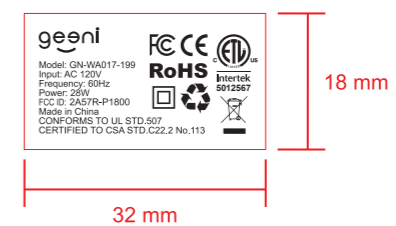

RATING LABEL

FRONT VIEW

白底黑字不干胶覆膜

PVC STICKER (Scale 1:1)

For STICKER For TEXT

- * Please don't print the red line *
- * Add FCC ID #, if too long, please use condensed font *
- * Please add ETL number. *