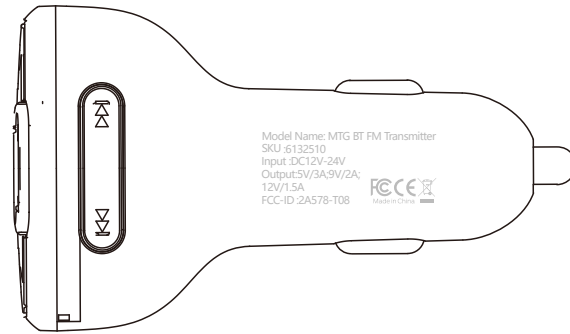

5.878x5.878mm
PANTONE COOL white

QC3.0
5.9 mm x 1.3 mm
Pantone Cool Grey 7 C

滚滚长江东逝水

23.01mm
9.62mm
Model Name: MTG BT FM Transmitter
SKU :6132510
Input: DC 12V-24V
Output: 5V/3A/9V/2A;
12V/1.5A
FCC-ID :2A578-T08