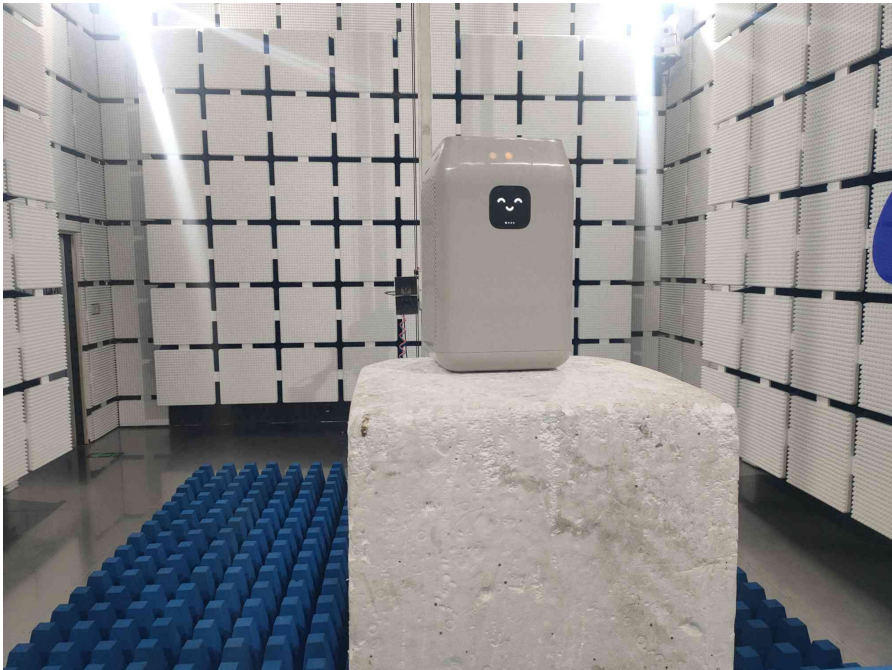

**Product Name** : Nooie Air Purifier

**Radiated Spurious Emissions**

**Conducted Emissions at AC Power Line (150kHz-30MHz)**