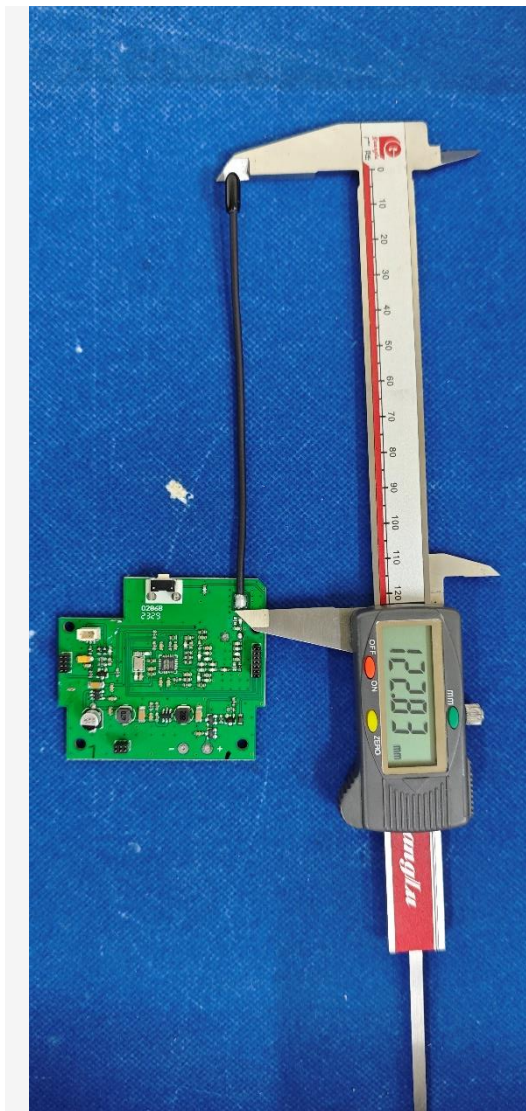

1. Antenna Description:

Antenna type	Spring antenna
Model	SG-21U
Frequency range	470.2-607.8MHz
Manufacturer	ENPING SANGE ELECTRONIC CO., LTD
ANT Peak Gain	0.00 dBi

2. Antenna Photo:

Length: 122.83mm
Width: 2.28mm

3. Test Equipment & Conditions

3.1 Test instrument

VSWR is tested using Agilent E5071B connected to a hand mechanism, and the status is free space.

3.2 Test environment and methods

Dark room specifications: ETS-743

TD-SCDMA test equipment: StarPoint SP6010/Agilent 8960

LTE-TDD/FDD-SCDMA test equipment: StarPoint SP8011/CMW500

WCDMA/GSM/CDMA test equipment: Agilent 8960

Passive efficiency testing equipment: Agilent Technologies E5071B