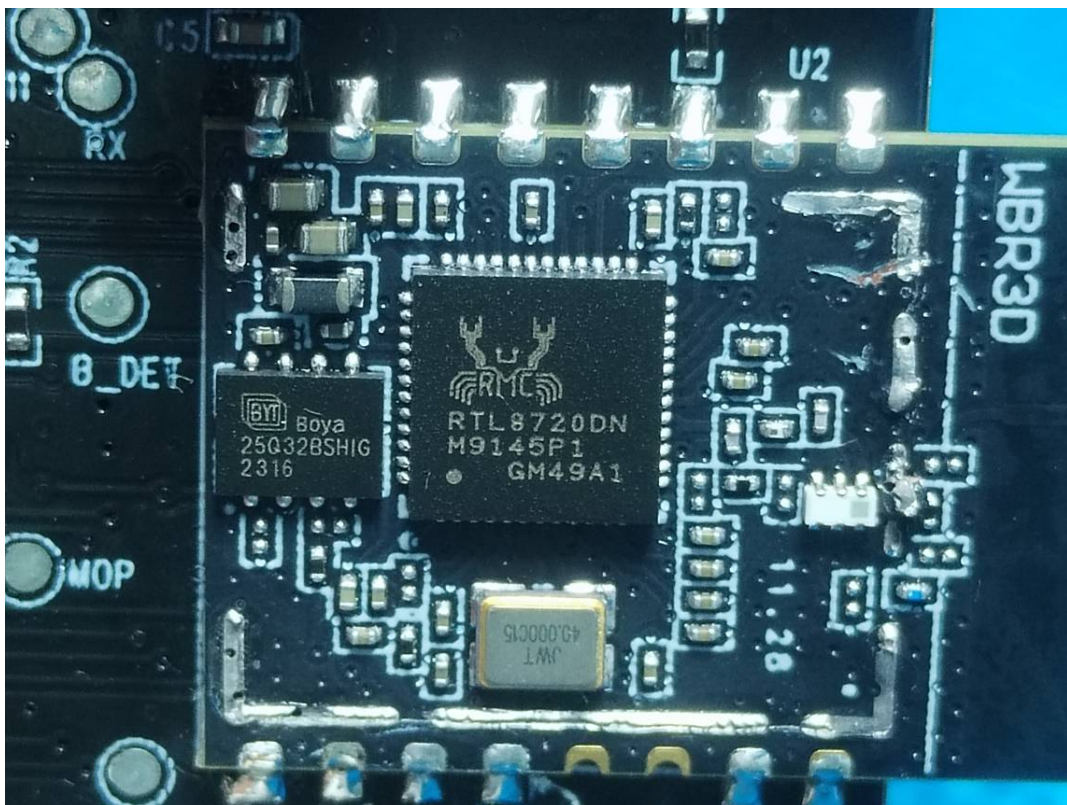

EUT INTERNAL PHOTOGRAPHS

BLE/2.4G Wi-Fi/5G Wi-Fi ANT