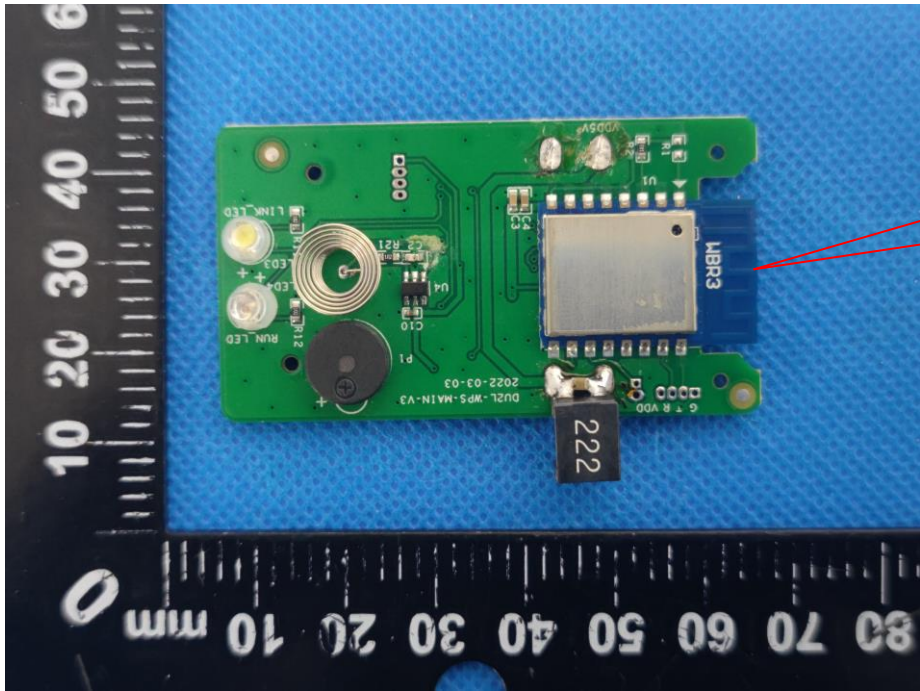

Internal Photos

loop coil
Antenna

WiFi+BLE
Antenna