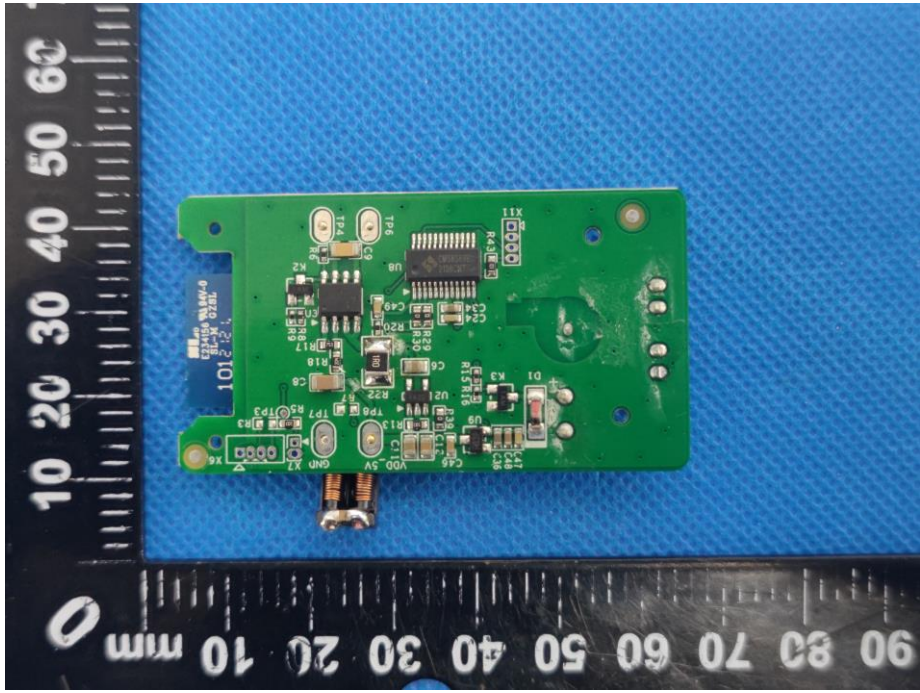

Internal Photos

loop coil
Antenna

WiFi+BLE
Antenna