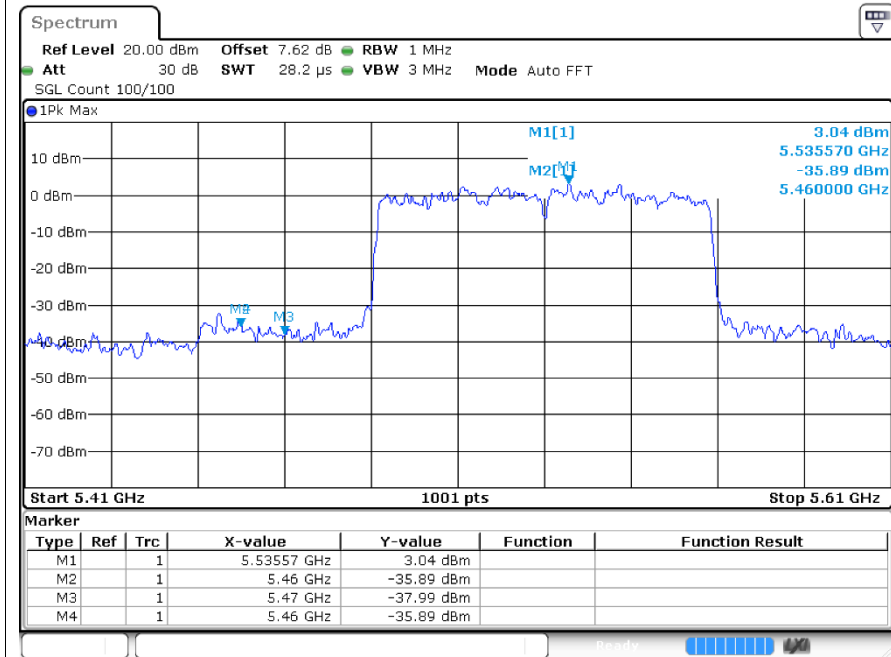

Restrict Bandac80 5530MHz Ant2 Peak

Restrict Band ac80 5530MHz Ant2 Average