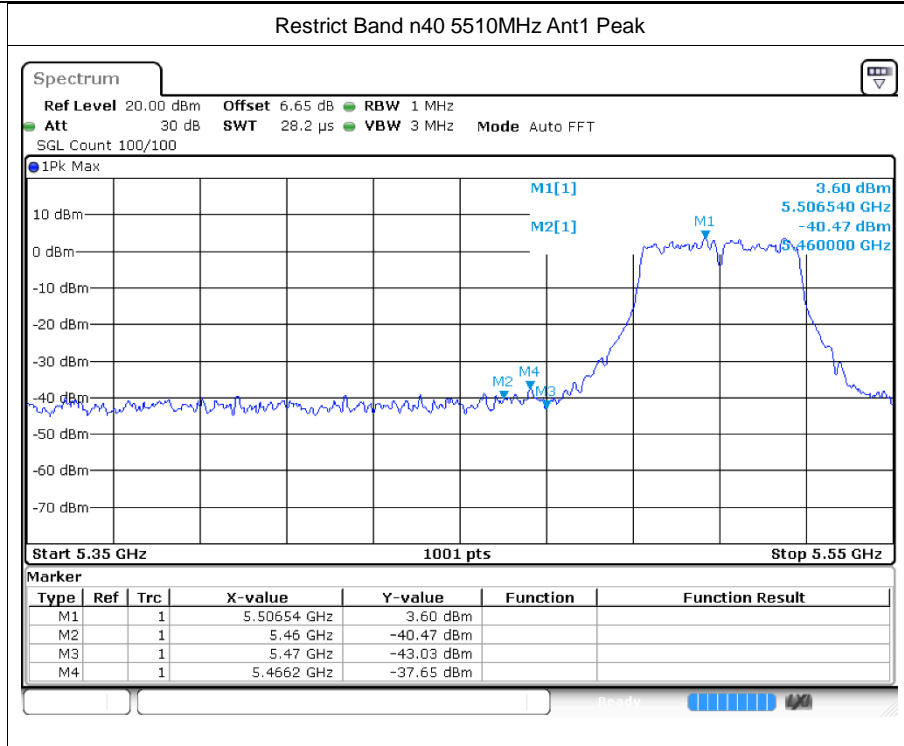

Restrict Band n40 5310MHz Ant1 Peak

Restrict Band n40 5310MHz Ant1 Average

Restrict Band n40 5670MHz Ant1 Peak

Restrict Band n40 5670MHz Ant1 Average

Restrict Bandac40 5230MHz Ant1 Peak

Restrict Band ac40 5230MHz Ant1 Average

Restrict Bandax20 5700MHz Ant1 Peak

Restrict Band ax20 5700MHz Ant1 Average

Restrict Bandax40 5230MHz Ant1 Peak

Restrict Band ax40 5230MHz Ant1 Average

Restrict Bandax40 5670MHz Ant1 Peak

Restrict Band ax40 5670MHz Ant1 Average