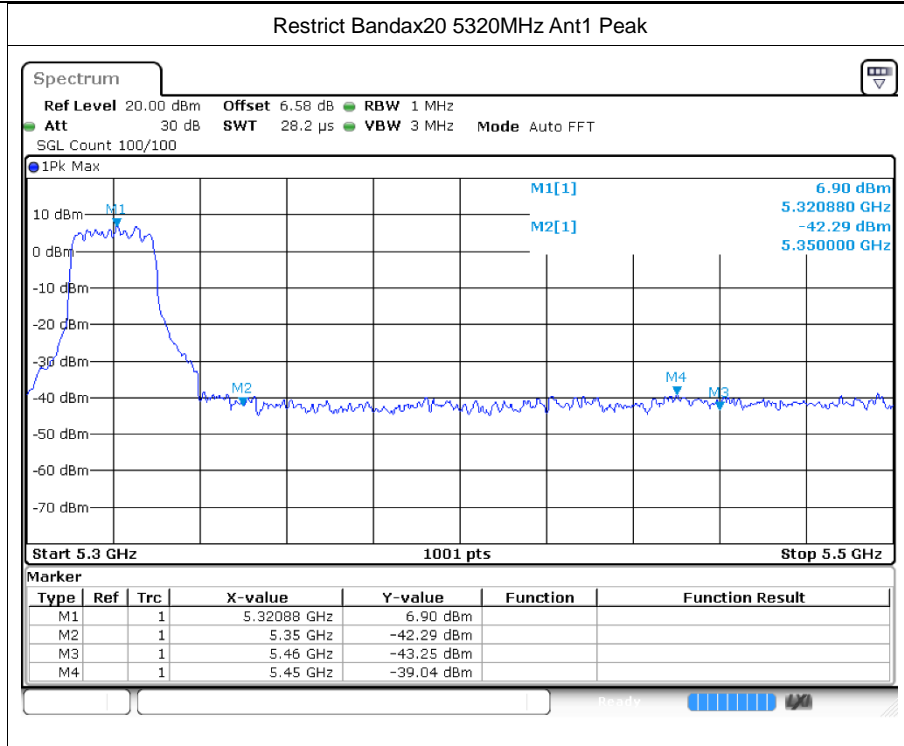

Restrict Band n40 5310MHz Ant1 Peak

Restrict Band n40 5310MHz Ant1 Average

Restrict Band n40 5670MHz Ant1 Peak

Restrict Band n40 5670MHz Ant1 Average

Restrict Bandac40 5230MHz Ant1 Peak

Restrict Band ac40 5230MHz Ant1 Average

Restrict Bandax20 5700MHz Ant1 Peak

Restrict Band ax20 5700MHz Ant1 Average

Restrict Bandax40 5230MHz Ant1 Peak

Restrict Band ax40 5230MHz Ant1 Average

Restrict Bandax40 5670MHz Ant1 Peak

Restrict Band ax40 5670MHz Ant1 Average