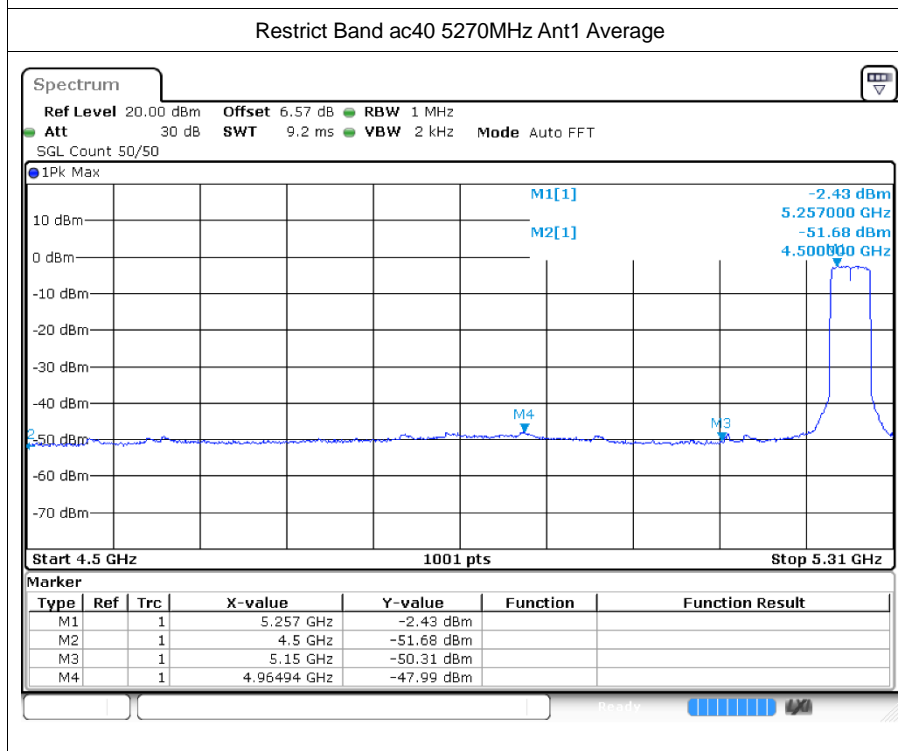

Restrict Band n40 5310MHz Ant1 Peak

Restrict Band n40 5310MHz Ant1 Average

Restrict Band n40 5670MHz Ant1 Peak

Restrict Band n40 5670MHz Ant1 Average

Restrict Bandac40 5230MHz Ant1 Peak

Restrict Band ac40 5230MHz Ant1 Average

Restrict Bandax20 5700MHz Ant1 Peak

Restrict Band ax20 5700MHz Ant1 Average

Restrict Bandax40 5230MHz Ant1 Peak

Restrict Band ax40 5230MHz Ant1 Average

Restrict Bandax40 5670MHz Ant1 Peak

Restrict Band ax40 5670MHz Ant1 Average