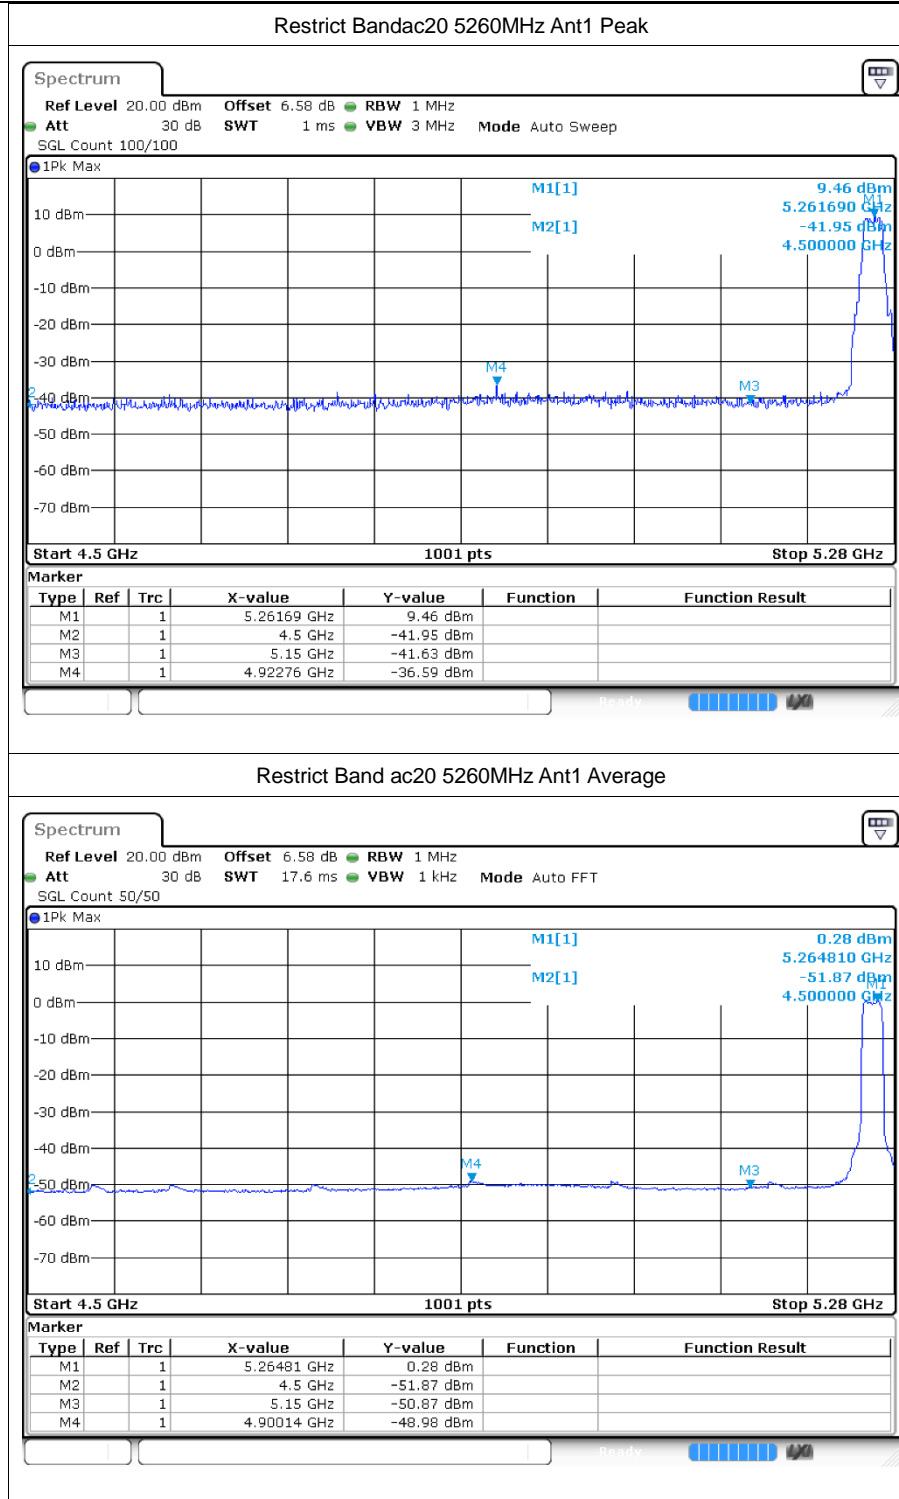

Restrict Band n40 5310MHz Ant1 Peak

Restrict Band n40 5310MHz Ant1 Average

Restrict Band n40 5670MHz Ant1 Peak

Restrict Band n40 5670MHz Ant1 Average

Restrict Bandac40 5230MHz Ant1 Peak

Restrict Band ac40 5230MHz Ant1 Average

Restrict Bandax20 5700MHz Ant1 Peak

Restrict Band ax20 5700MHz Ant1 Average

Restrict Bandax40 5230MHz Ant1 Peak

Restrict Band ax40 5230MHz Ant1 Average

Restrict Bandax40 5670MHz Ant1 Peak

Restrict Band ax40 5670MHz Ant1 Average