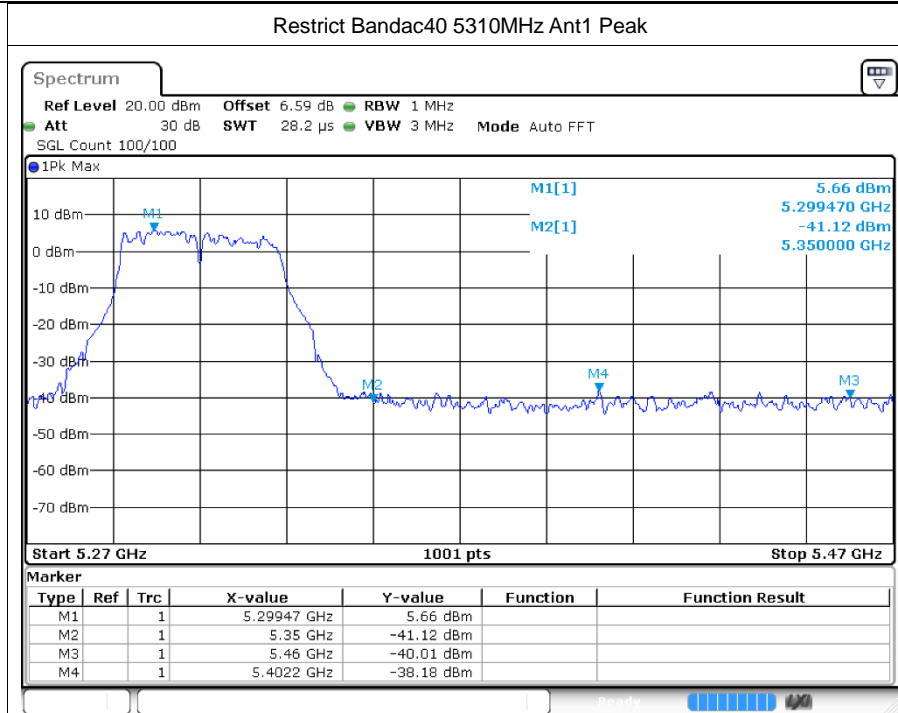

Restrict Band n40 5310MHz Ant1 Peak

Restrict Band n40 5310MHz Ant1 Average

Restrict Band n40 5670MHz Ant1 Peak

Restrict Band n40 5670MHz Ant1 Average

Restrict Bandac40 5230MHz Ant1 Peak

Restrict Band ac40 5230MHz Ant1 Average

Restrict Bandax20 5700MHz Ant1 Peak

Restrict Band ax20 5700MHz Ant1 Average

Restrict Bandax40 5230MHz Ant1 Peak

Restrict Band ax40 5230MHz Ant1 Average

Restrict Bandax40 5670MHz Ant1 Peak

Restrict Band ax40 5670MHz Ant1 Average