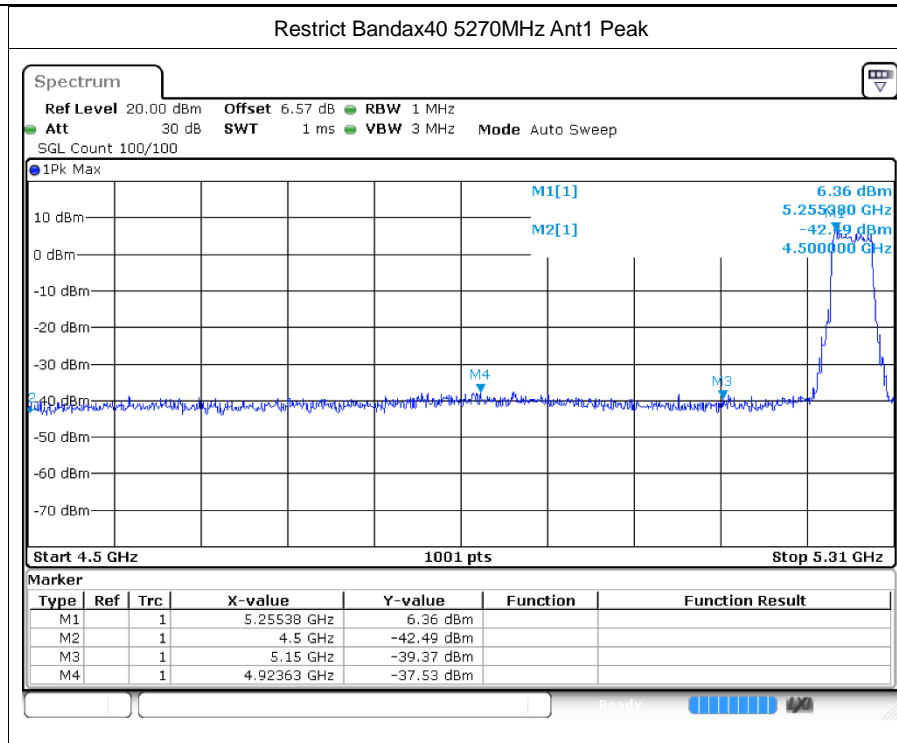

Restrict Bandax20 5700MHz Ant1 Peak

Restrict Band ax20 5700MHz Ant1 Average

Restrict Bandax40 5230MHz Ant1 Peak

Restrict Band ax40 5230MHz Ant1 Average

Restrict Bandax40 5670MHz Ant1 Peak

Restrict Band ax40 5670MHz Ant1 Average