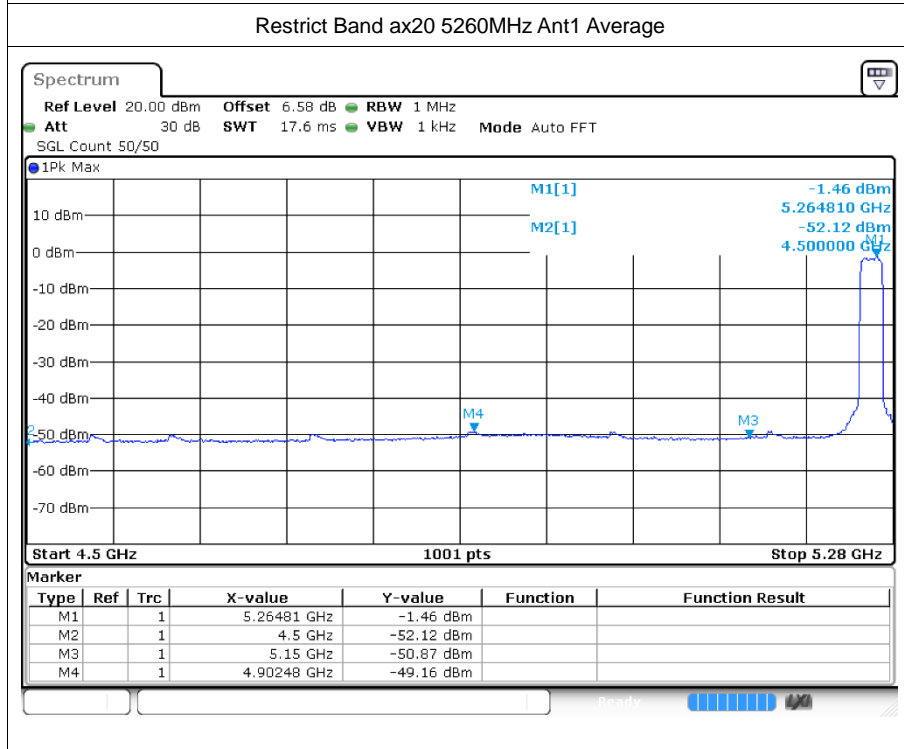

Restrict Band n40 5310MHz Ant1 Peak

Restrict Band n40 5310MHz Ant1 Average

Restrict Band n40 5670MHz Ant1 Peak

Restrict Band n40 5670MHz Ant1 Average

Restrict Bandac40 5230MHz Ant1 Peak

Restrict Band ac40 5230MHz Ant1 Average

Restrict Bandax20 5700MHz Ant1 Peak

Restrict Band ax20 5700MHz Ant1 Average

Restrict Bandax40 5230MHz Ant1 Peak

Restrict Band ax40 5230MHz Ant1 Average

Restrict Bandax40 5670MHz Ant1 Peak

Restrict Band ax40 5670MHz Ant1 Average