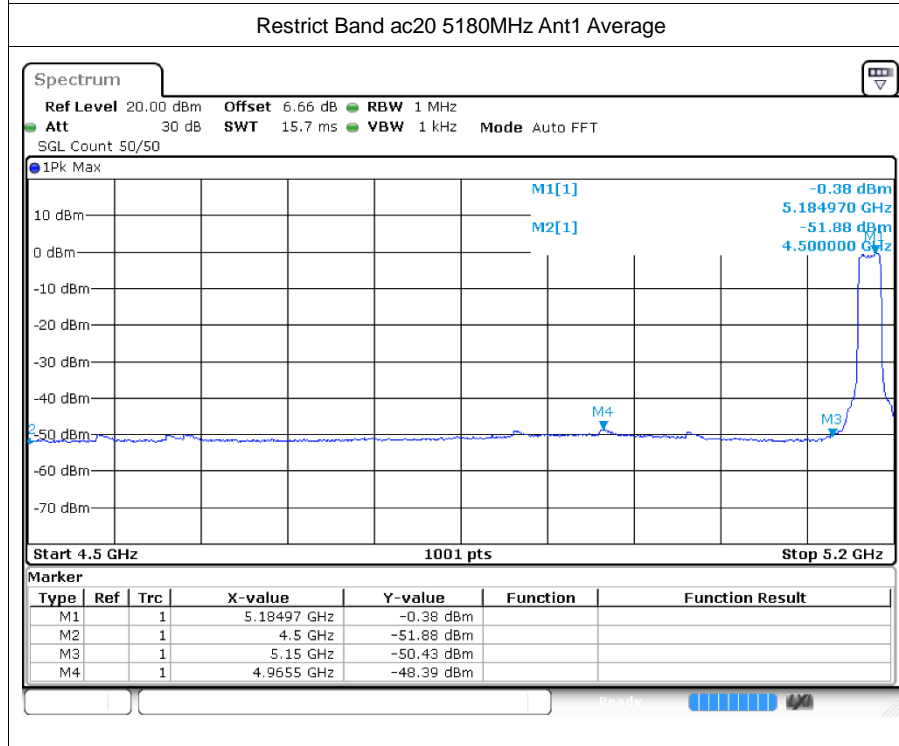

Restrict Band n40 5310MHz Ant1 Peak

Restrict Band n40 5310MHz Ant1 Average

Restrict Band n40 5670MHz Ant1 Peak

Restrict Band n40 5670MHz Ant1 Average

Restrict Bandac40 5230MHz Ant1 Peak

Restrict Band ac40 5230MHz Ant1 Average

Restrict Bandax20 5700MHz Ant1 Peak

Restrict Band ax20 5700MHz Ant1 Average

Restrict Bandax40 5230MHz Ant1 Peak

Restrict Band ax40 5230MHz Ant1 Average

Restrict Bandax40 5670MHz Ant1 Peak

Restrict Band ax40 5670MHz Ant1 Average