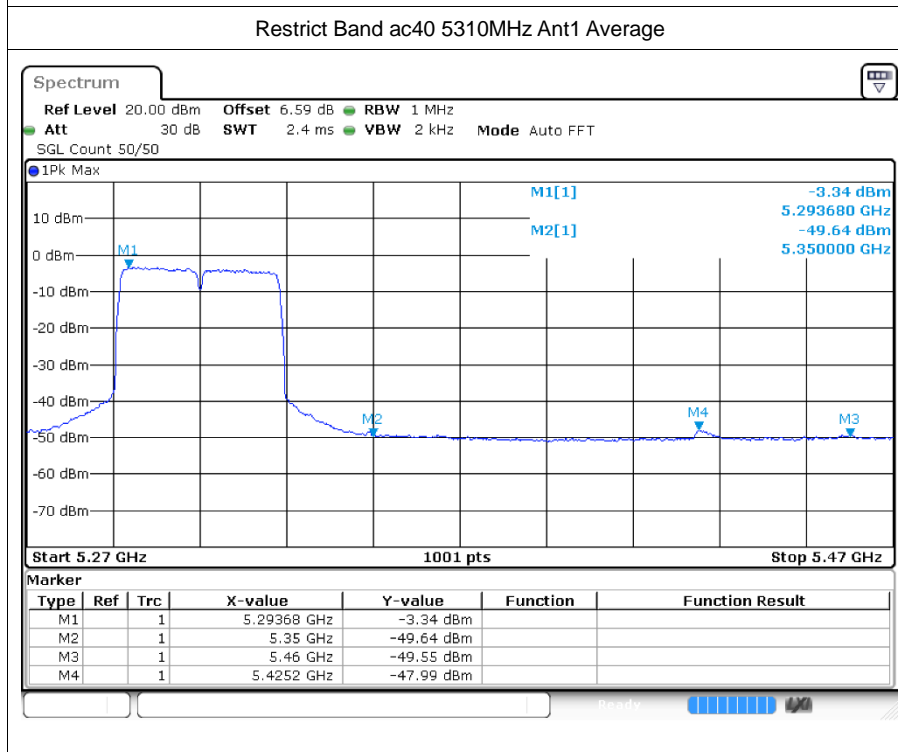

Restrict Band n40 5310MHz Ant1 Peak

Restrict Band n40 5310MHz Ant1 Average

Restrict Band n40 5670MHz Ant1 Peak

Restrict Band n40 5670MHz Ant1 Average

Restrict Bandac40 5230MHz Ant1 Peak

Restrict Band ac40 5230MHz Ant1 Average

Restrict Bandax20 5700MHz Ant1 Peak

Restrict Band ax20 5700MHz Ant1 Average

Restrict Bandax40 5230MHz Ant1 Peak

Restrict Band ax40 5230MHz Ant1 Average

Restrict Bandax40 5670MHz Ant1 Peak

Restrict Band ax40 5670MHz Ant1 Average