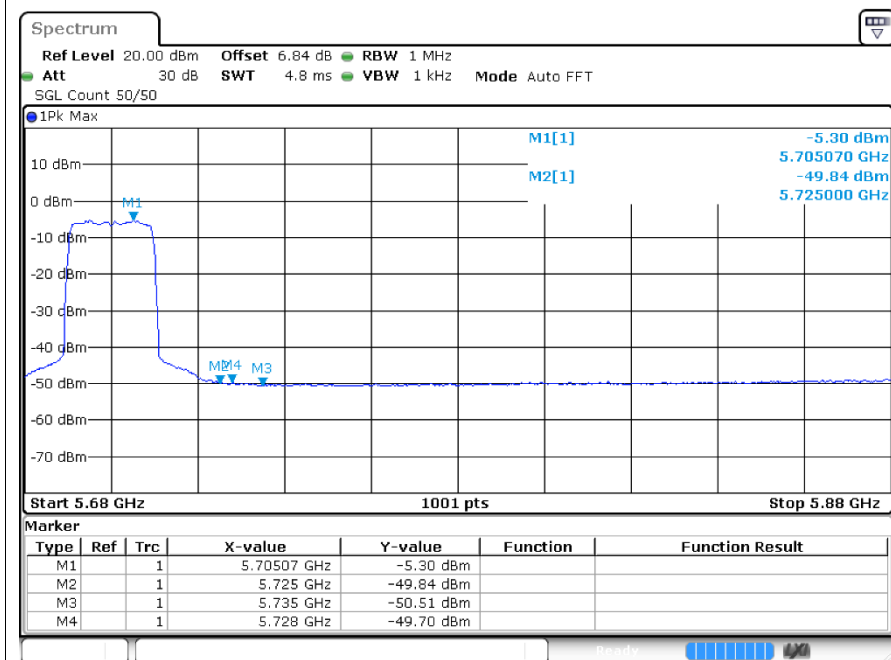

Restrict Band n40 5310MHz Ant1 Peak

Restrict Band n40 5310MHz Ant1 Average

Restrict Band n40 5670MHz Ant1 Peak

Restrict Band n40 5670MHz Ant1 Average

Restrict Bandac40 5230MHz Ant1 Peak

Restrict Band ac40 5230MHz Ant1 Average

Restrict Bandax20 5700MHz Ant1 Peak

Restrict Band ax20 5700MHz Ant1 Average

Restrict Bandax40 5230MHz Ant1 Peak

Restrict Band ax40 5230MHz Ant1 Average

Restrict Bandax40 5670MHz Ant1 Peak

Restrict Band ax40 5670MHz Ant1 Average