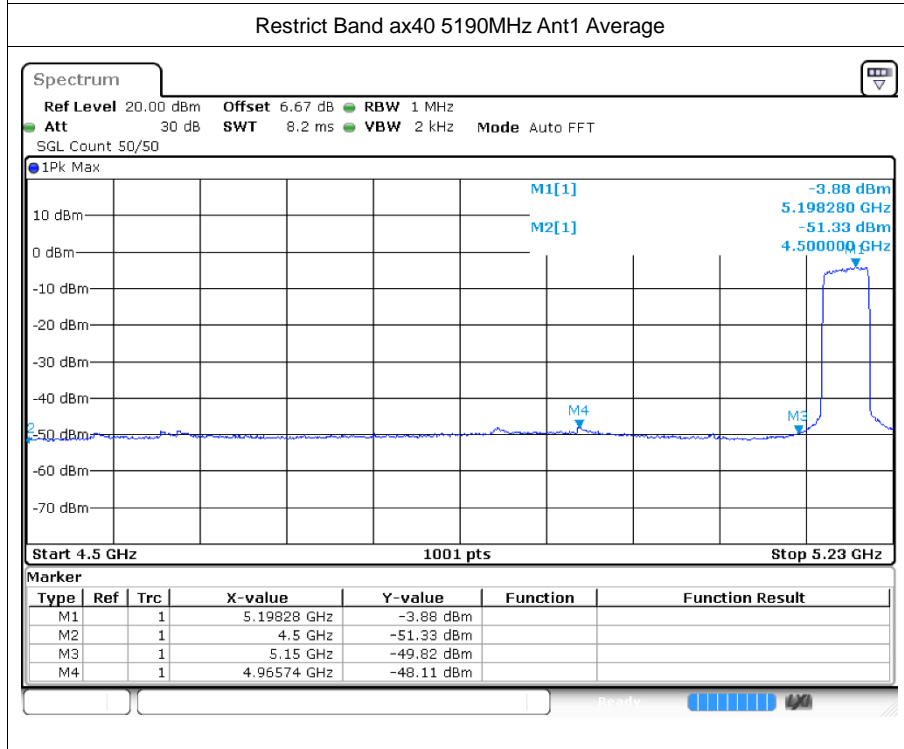

Restrict Band n40 5310MHz Ant1 Peak

Restrict Band n40 5310MHz Ant1 Average

Restrict Band n40 5670MHz Ant1 Peak

Restrict Band n40 5670MHz Ant1 Average

Restrict Bandac40 5230MHz Ant1 Peak

Restrict Band ac40 5230MHz Ant1 Average

Restrict Bandax20 5700MHz Ant1 Peak

Restrict Band ax20 5700MHz Ant1 Average

Restrict Bandax40 5230MHz Ant1 Peak

Restrict Band ax40 5230MHz Ant1 Average

Restrict Bandax40 5670MHz Ant1 Peak

Restrict Band ax40 5670MHz Ant1 Average