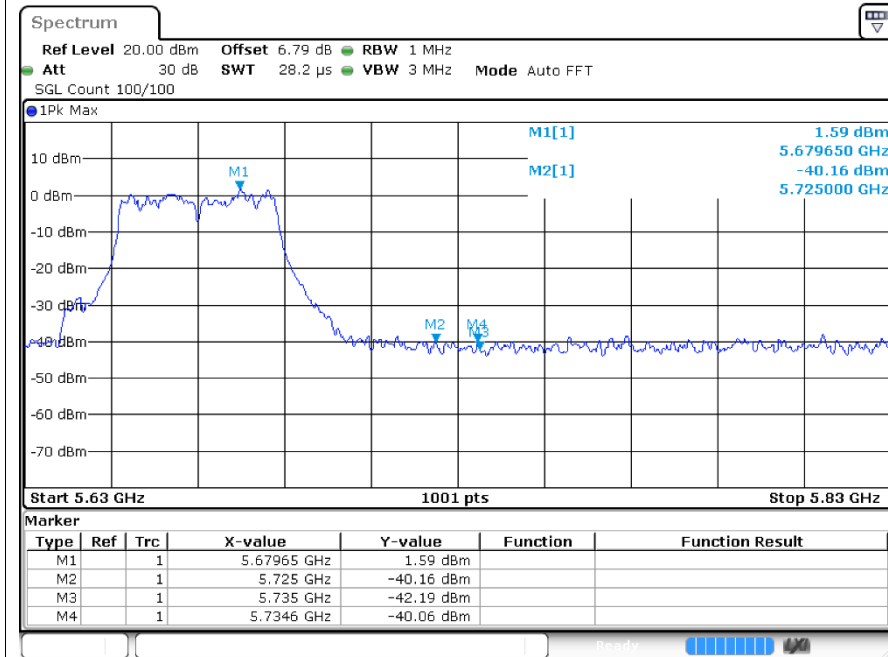

Restrict Band n40 5310MHz Ant1 Peak

Restrict Band n40 5310MHz Ant1 Average

Restrict Band n40 5670MHz Ant1 Peak

Restrict Band n40 5670MHz Ant1 Average

Restrict Bandac40 5230MHz Ant1 Peak

Restrict Band ac40 5230MHz Ant1 Average

Restrict Bandax20 5700MHz Ant1 Peak

Restrict Band ax20 5700MHz Ant1 Average

Restrict Bandax40 5230MHz Ant1 Peak

Restrict Band ax40 5230MHz Ant1 Average

Restrict Bandax40 5670MHz Ant1 Peak

Restrict Band ax40 5670MHz Ant1 Average