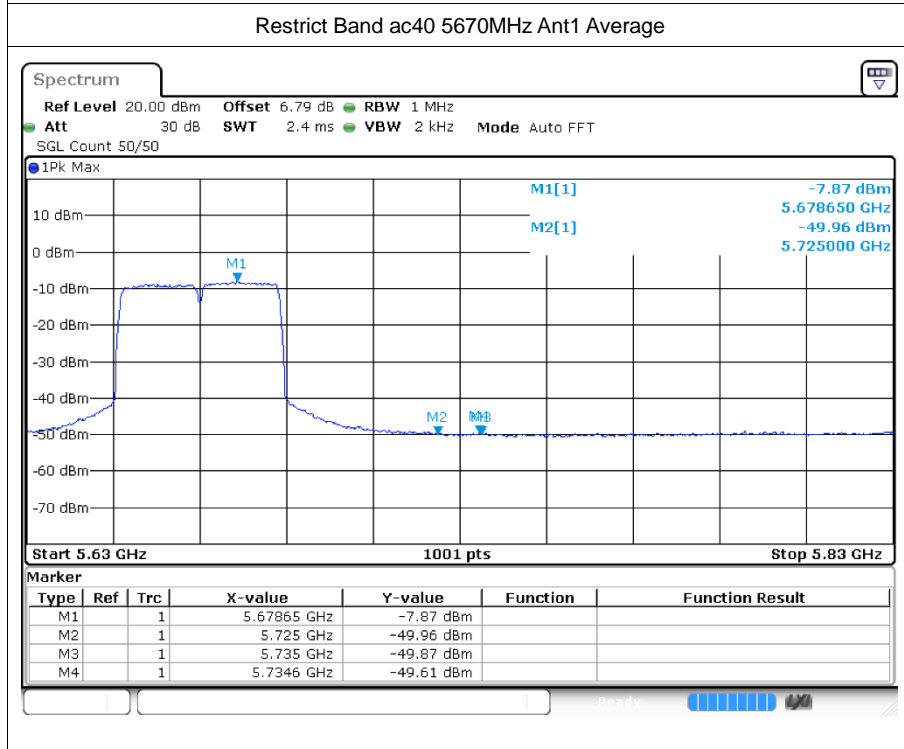

Restrict Band n40 5310MHz Ant1 Peak

Restrict Band n40 5310MHz Ant1 Average

Restrict Band n40 5670MHz Ant1 Peak

Restrict Band n40 5670MHz Ant1 Average

Restrict Bandac40 5230MHz Ant1 Peak

Restrict Band ac40 5230MHz Ant1 Average

Restrict Bandax20 5700MHz Ant1 Peak

Restrict Band ax20 5700MHz Ant1 Average

Restrict Bandax40 5230MHz Ant1 Peak

Restrict Band ax40 5230MHz Ant1 Average

Restrict Bandax40 5670MHz Ant1 Peak

Restrict Band ax40 5670MHz Ant1 Average