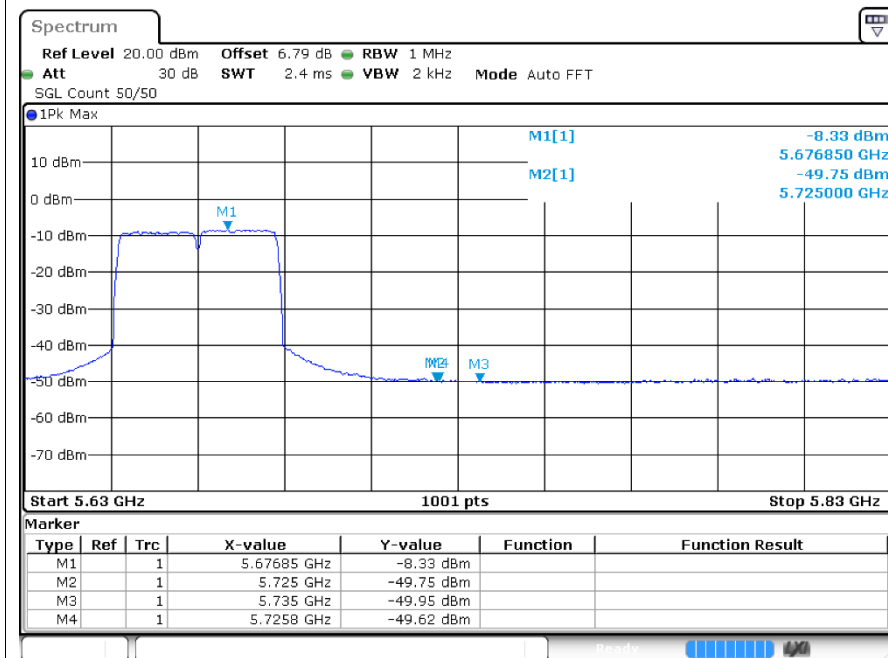

Restrict Band n40 5310MHz Ant1 Peak

Restrict Band n40 5310MHz Ant1 Average

Restrict Band n40 5670MHz Ant1 Peak

Restrict Band n40 5670MHz Ant1 Average

Restrict Bandac40 5230MHz Ant1 Peak

Restrict Band ac40 5230MHz Ant1 Average

Restrict Bandax20 5700MHz Ant1 Peak

Restrict Band ax20 5700MHz Ant1 Average

Restrict Bandax40 5230MHz Ant1 Peak

Restrict Band ax40 5230MHz Ant1 Average

Restrict Bandax40 5670MHz Ant1 Peak

Restrict Band ax40 5670MHz Ant1 Average