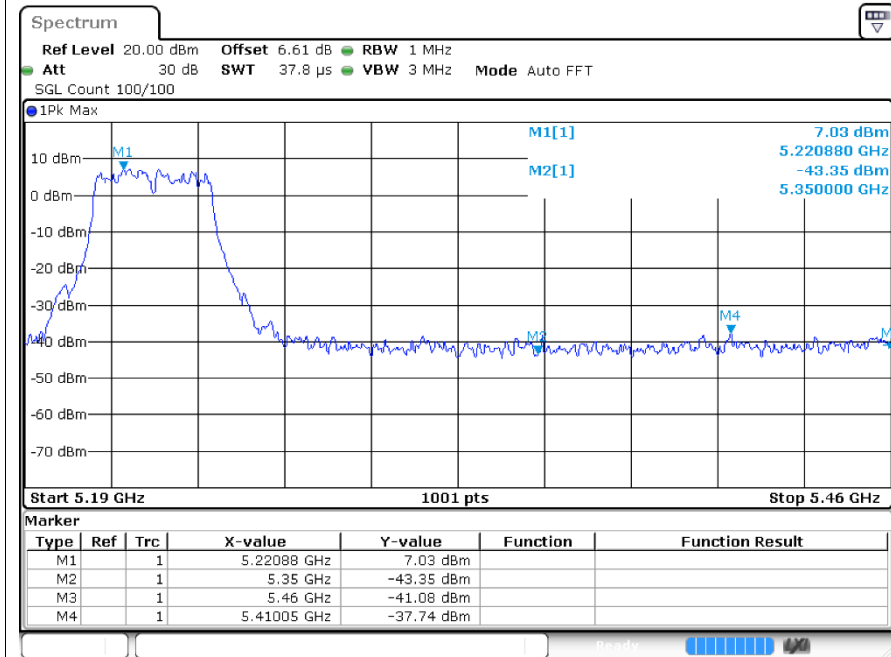

Restrict Band n40 5310MHz Ant1 Peak

Restrict Band n40 5310MHz Ant1 Average

Restrict Band n40 5670MHz Ant1 Peak

Restrict Band n40 5670MHz Ant1 Average

Restrict Bandac40 5230MHz Ant1 Peak

Restrict Band ac40 5230MHz Ant1 Average

Restrict Bandax20 5700MHz Ant1 Peak

Restrict Band ax20 5700MHz Ant1 Average

Restrict Bandax40 5230MHz Ant1 Peak

Restrict Band ax40 5230MHz Ant1 Average

Restrict Bandax40 5670MHz Ant1 Peak

Restrict Band ax40 5670MHz Ant1 Average