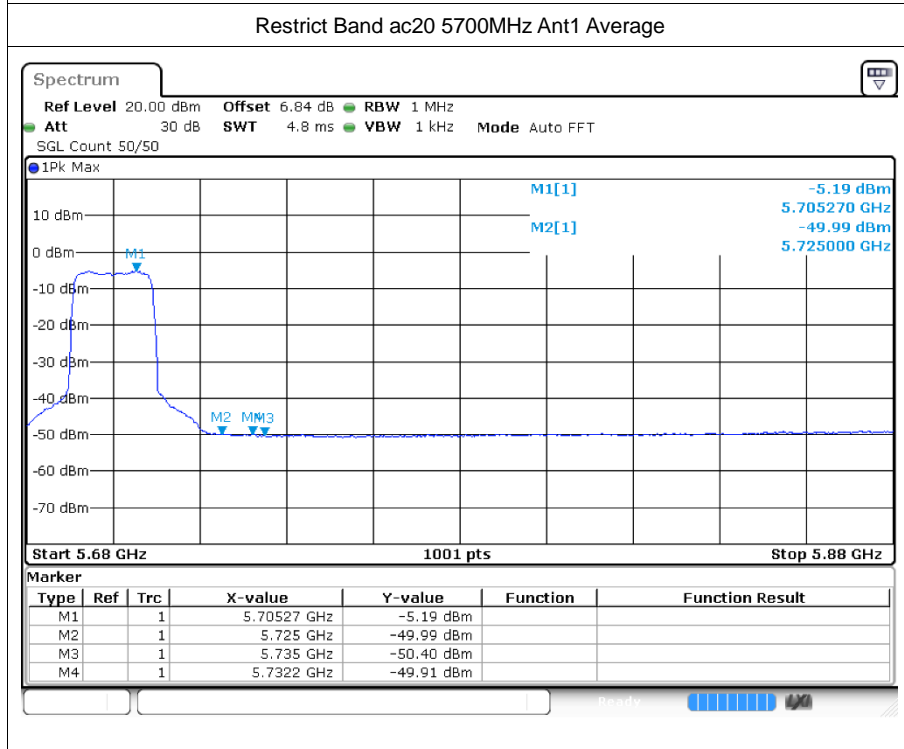

Restrict Band n40 5310MHz Ant1 Peak

Restrict Band n40 5310MHz Ant1 Average

Restrict Band n40 5670MHz Ant1 Peak

Restrict Band n40 5670MHz Ant1 Average

Restrict Bandac40 5230MHz Ant1 Peak

Restrict Band ac40 5230MHz Ant1 Average

Restrict Bandax20 5700MHz Ant1 Peak

Restrict Band ax20 5700MHz Ant1 Average

Restrict Bandax40 5230MHz Ant1 Peak

Restrict Band ax40 5230MHz Ant1 Average

Restrict Bandax40 5670MHz Ant1 Peak

Restrict Band ax40 5670MHz Ant1 Average