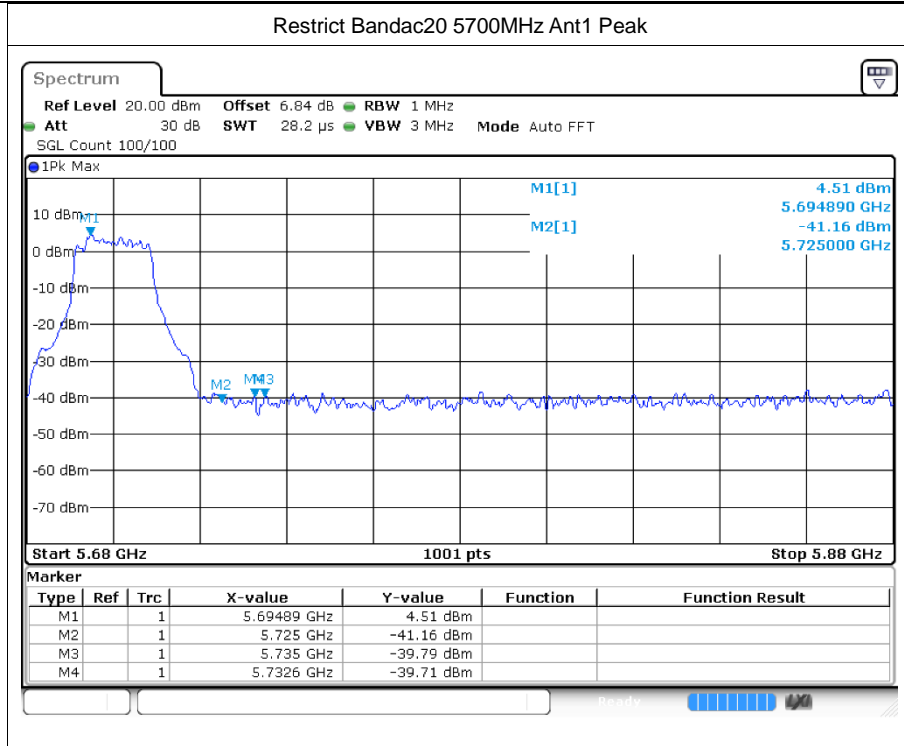

Restrict Band n40 5310MHz Ant1 Peak

Restrict Band n40 5310MHz Ant1 Average

Restrict Band n40 5670MHz Ant1 Peak

Restrict Band n40 5670MHz Ant1 Average

Restrict Bandac40 5230MHz Ant1 Peak

Restrict Band ac40 5230MHz Ant1 Average

Restrict Bandax20 5700MHz Ant1 Peak

Restrict Band ax20 5700MHz Ant1 Average

Restrict Bandax40 5230MHz Ant1 Peak

Restrict Band ax40 5230MHz Ant1 Average

Restrict Bandax40 5670MHz Ant1 Peak

Restrict Band ax40 5670MHz Ant1 Average