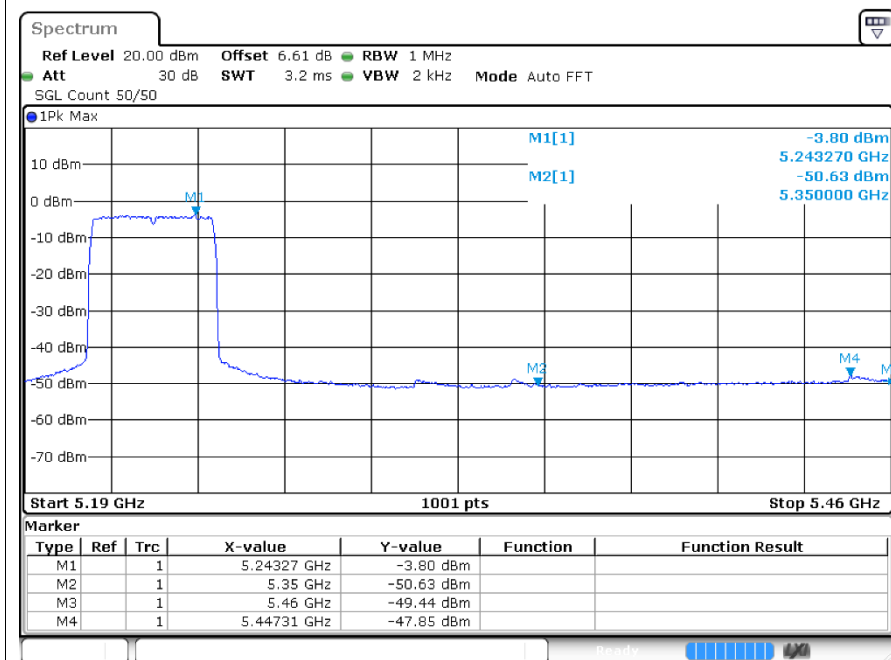

Restrict Bandax20 5700MHz Ant1 Peak

Restrict Band ax20 5700MHz Ant1 Average

Restrict Bandax40 5230MHz Ant1 Peak

Restrict Band ax40 5230MHz Ant1 Average

Restrict Bandax40 5670MHz Ant1 Peak

Restrict Band ax40 5670MHz Ant1 Average