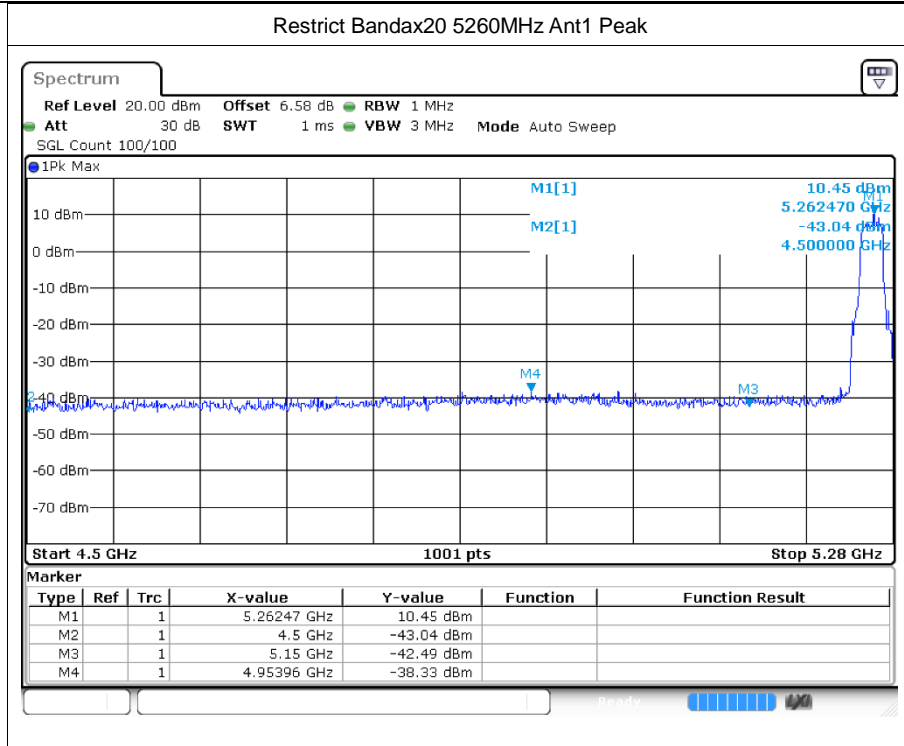

Restrict Band n40 5310MHz Ant1 Peak

Restrict Band n40 5310MHz Ant1 Average

Restrict Band n40 5670MHz Ant1 Peak

Restrict Band n40 5670MHz Ant1 Average

Restrict Bandac40 5230MHz Ant1 Peak

Restrict Band ac40 5230MHz Ant1 Average

Restrict Bandax20 5700MHz Ant1 Peak

Restrict Band ax20 5700MHz Ant1 Average

Restrict Bandax40 5230MHz Ant1 Peak

Restrict Band ax40 5230MHz Ant1 Average

Restrict Bandax40 5670MHz Ant1 Peak

Restrict Band ax40 5670MHz Ant1 Average