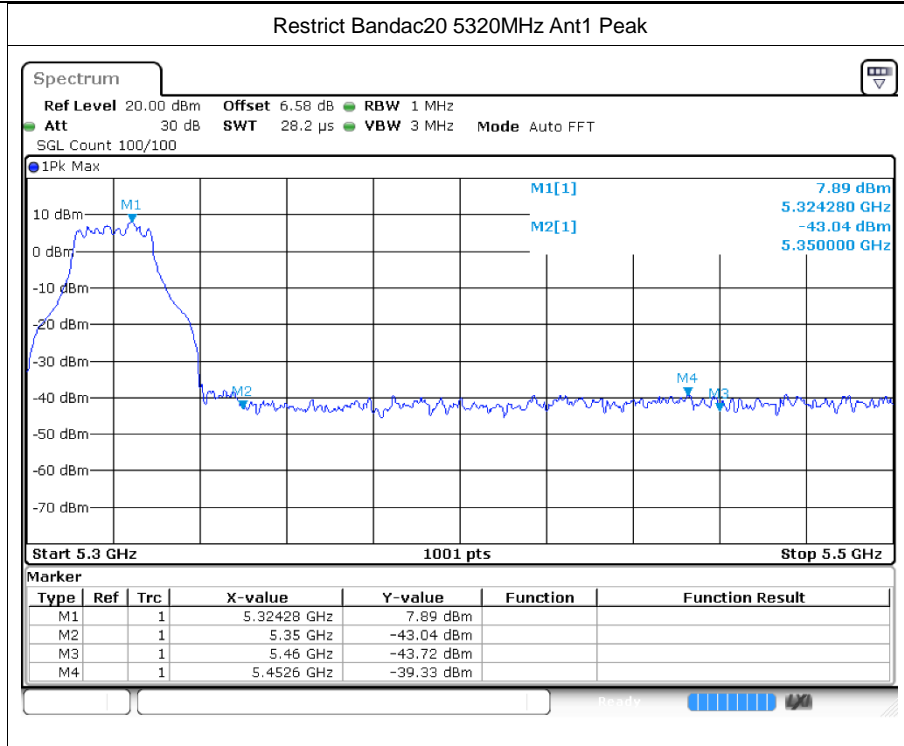

Restrict Band n40 5310MHz Ant1 Peak

Restrict Band n40 5310MHz Ant1 Average

Restrict Band n40 5670MHz Ant1 Peak

Restrict Band n40 5670MHz Ant1 Average

Restrict Bandac40 5230MHz Ant1 Peak

Restrict Band ac40 5230MHz Ant1 Average

Restrict Bandax20 5700MHz Ant1 Peak

Restrict Band ax20 5700MHz Ant1 Average

Restrict Bandax40 5230MHz Ant1 Peak

Restrict Band ax40 5230MHz Ant1 Average

Restrict Bandax40 5670MHz Ant1 Peak

Restrict Band ax40 5670MHz Ant1 Average