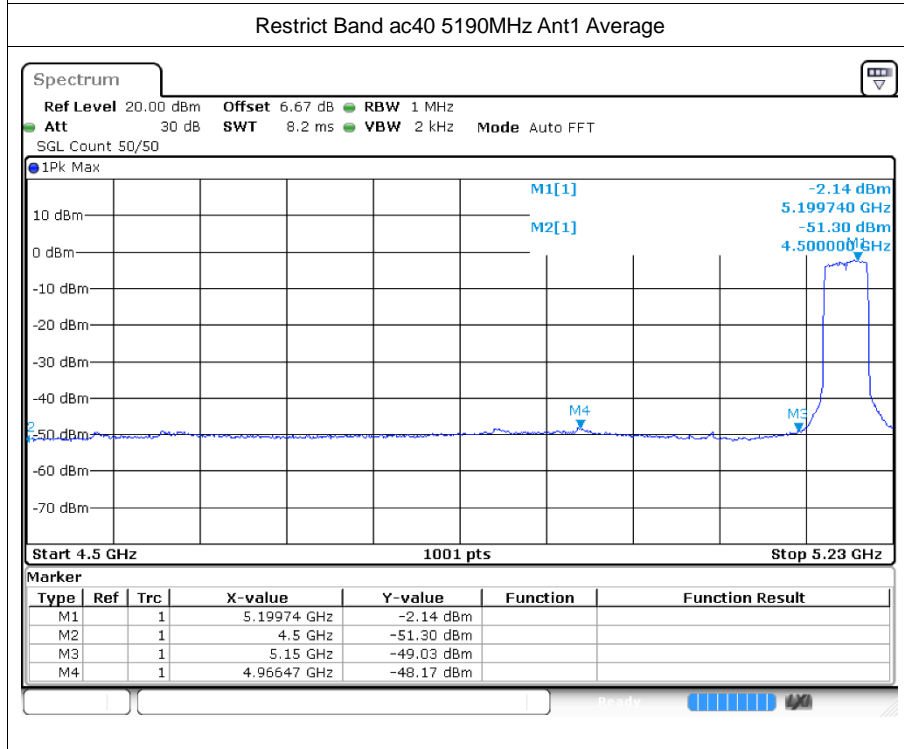

Restrict Band n40 5310MHz Ant1 Peak

Restrict Band n40 5310MHz Ant1 Average

Restrict Band n40 5670MHz Ant1 Peak

Restrict Band n40 5670MHz Ant1 Average

Restrict Bandac40 5230MHz Ant1 Peak

Restrict Band ac40 5230MHz Ant1 Average

Restrict Bandax20 5700MHz Ant1 Peak

Restrict Band ax20 5700MHz Ant1 Average

Restrict Bandax40 5230MHz Ant1 Peak

Restrict Band ax40 5230MHz Ant1 Average

Restrict Bandax40 5670MHz Ant1 Peak

Restrict Band ax40 5670MHz Ant1 Average