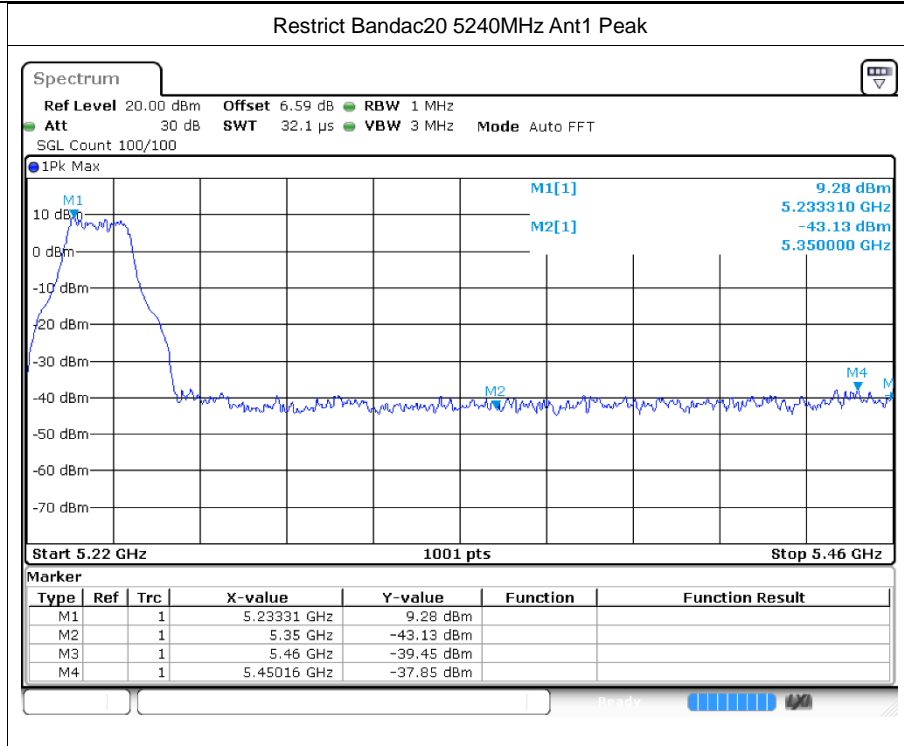

Restrict Band n40 5310MHz Ant1 Peak

Restrict Band n40 5310MHz Ant1 Average

Restrict Band n40 5670MHz Ant1 Peak

Restrict Band n40 5670MHz Ant1 Average

Restrict Bandac40 5230MHz Ant1 Peak

Restrict Band ac40 5230MHz Ant1 Average

Restrict Bandax20 5700MHz Ant1 Peak

Restrict Band ax20 5700MHz Ant1 Average

Restrict Bandax40 5230MHz Ant1 Peak

Restrict Band ax40 5230MHz Ant1 Average

Restrict Bandax40 5670MHz Ant1 Peak

Restrict Band ax40 5670MHz Ant1 Average