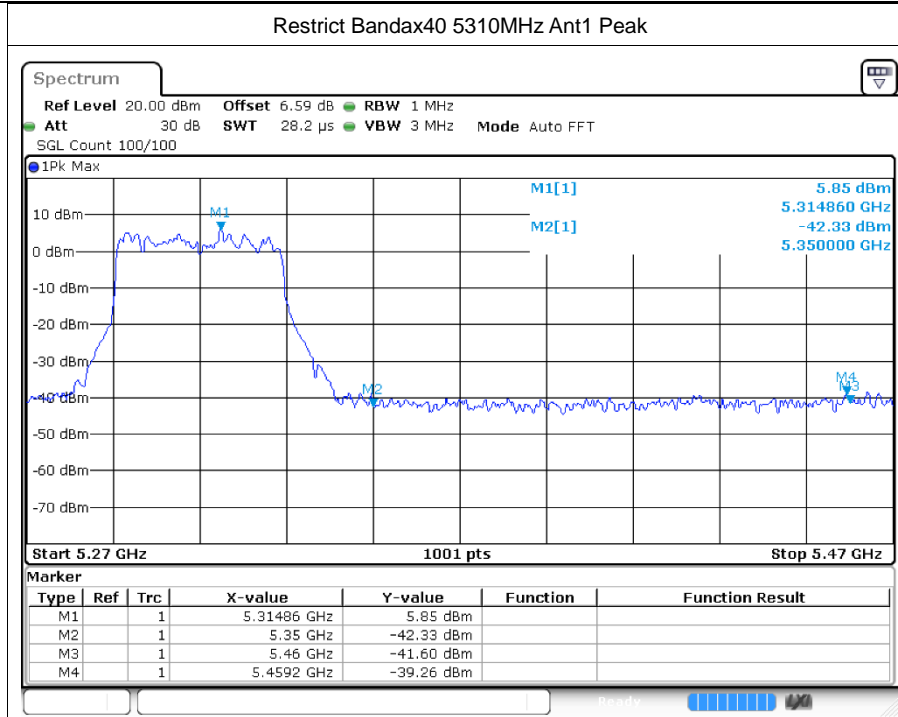

Restrict Band n40 5310MHz Ant1 Peak

Restrict Band n40 5310MHz Ant1 Average

Restrict Band n40 5670MHz Ant1 Peak

Restrict Band n40 5670MHz Ant1 Average

Restrict Bandac40 5230MHz Ant1 Peak

Restrict Band ac40 5230MHz Ant1 Average

Restrict Bandax20 5700MHz Ant1 Peak

Restrict Band ax20 5700MHz Ant1 Average

Restrict Bandax40 5230MHz Ant1 Peak

Restrict Band ax40 5230MHz Ant1 Average

Restrict Bandax40 5670MHz Ant1 Peak

Restrict Band ax40 5670MHz Ant1 Average