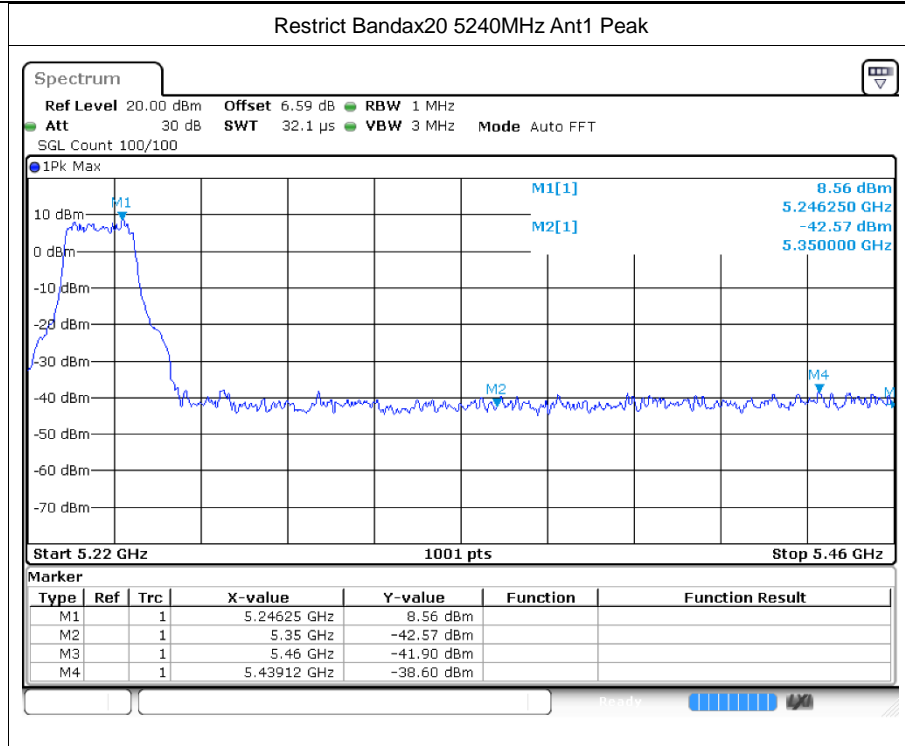

Restrict Band n40 5310MHz Ant1 Peak

Restrict Band n40 5310MHz Ant1 Average

Restrict Band n40 5670MHz Ant1 Peak

Restrict Band n40 5670MHz Ant1 Average

Restrict Bandac40 5230MHz Ant1 Peak

Restrict Band ac40 5230MHz Ant1 Average

Restrict Bandax20 5700MHz Ant1 Peak

Restrict Band ax20 5700MHz Ant1 Average

Restrict Bandax40 5230MHz Ant1 Peak

Restrict Band ax40 5230MHz Ant1 Average

Restrict Bandax40 5670MHz Ant1 Peak

Restrict Band ax40 5670MHz Ant1 Average