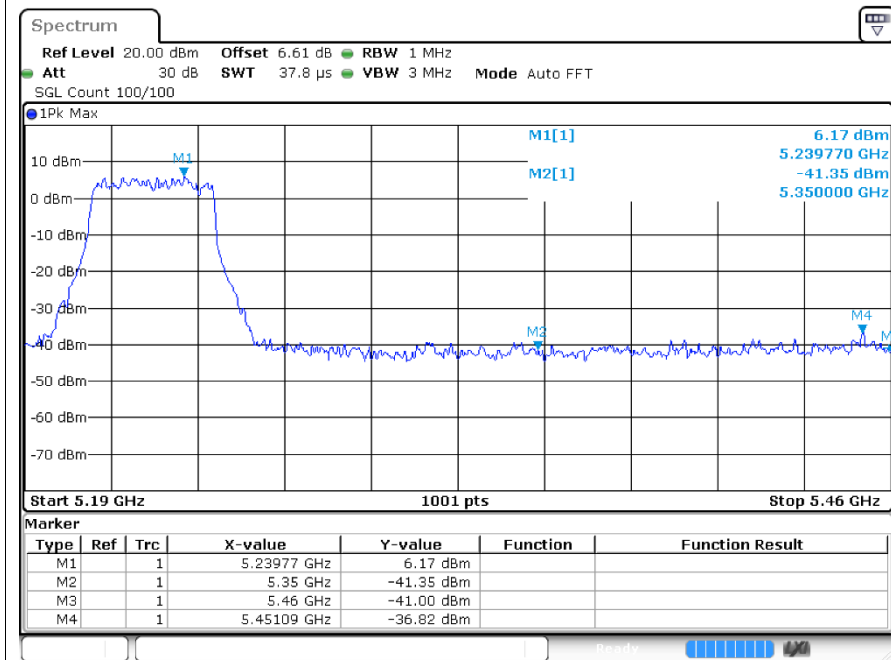

Restrict Bandax20 5700MHz Ant1 Peak

Restrict Band ax20 5700MHz Ant1 Average

Restrict Bandax40 5230MHz Ant1 Peak

Restrict Band ax40 5230MHz Ant1 Average

Restrict Bandax40 5670MHz Ant1 Peak

Restrict Band ax40 5670MHz Ant1 Average