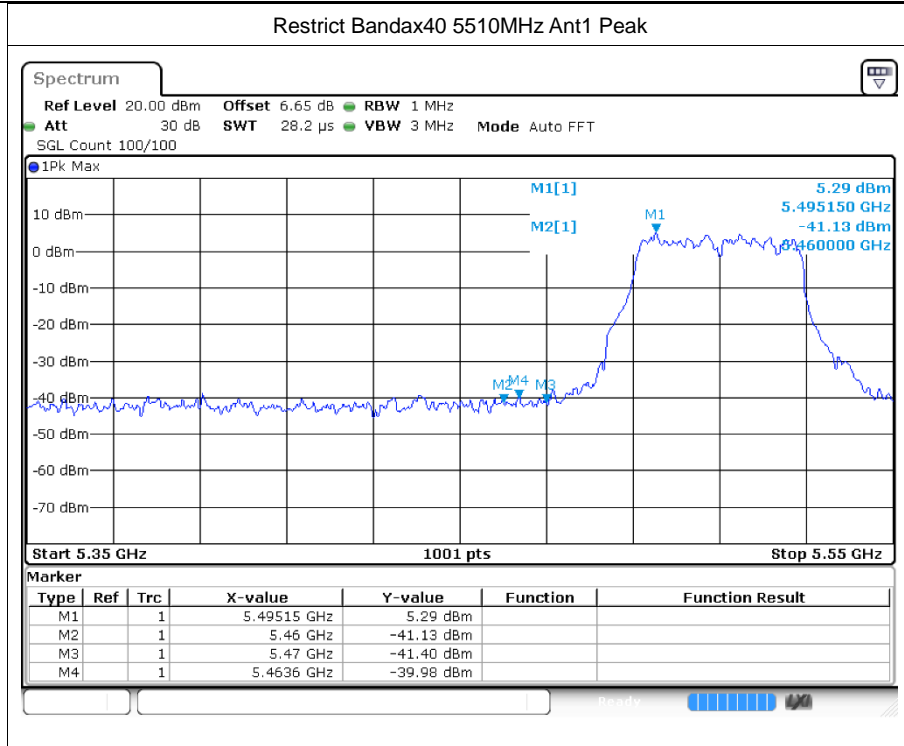

Restrict Bandax20 5700MHz Ant1 Peak

Restrict Band ax20 5700MHz Ant1 Average

Restrict Bandax40 5230MHz Ant1 Peak

Restrict Band ax40 5230MHz Ant1 Average

Restrict Bandax40 5670MHz Ant1 Peak

Restrict Band ax40 5670MHz Ant1 Average