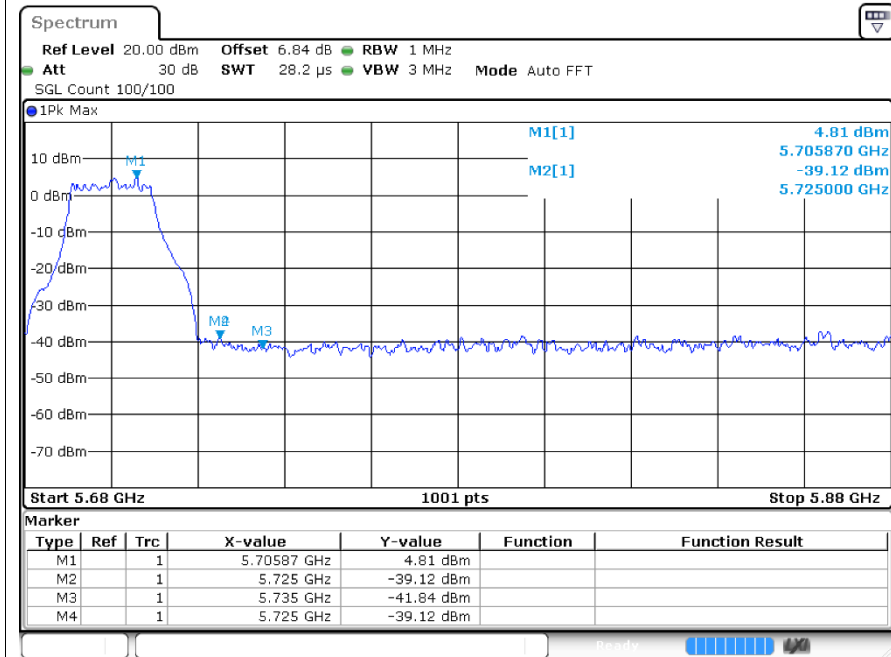

Restrict Band n40 5310MHz Ant1 Peak

Restrict Band n40 5310MHz Ant1 Average

Restrict Band n40 5670MHz Ant1 Peak

Restrict Band n40 5670MHz Ant1 Average

Restrict Bandac40 5230MHz Ant1 Peak

Restrict Band ac40 5230MHz Ant1 Average

Restrict Bandax20 5700MHz Ant1 Peak

Restrict Band ax20 5700MHz Ant1 Average

Restrict Bandax40 5230MHz Ant1 Peak

Restrict Band ax40 5230MHz Ant1 Average

Restrict Bandax40 5670MHz Ant1 Peak

Restrict Band ax40 5670MHz Ant1 Average