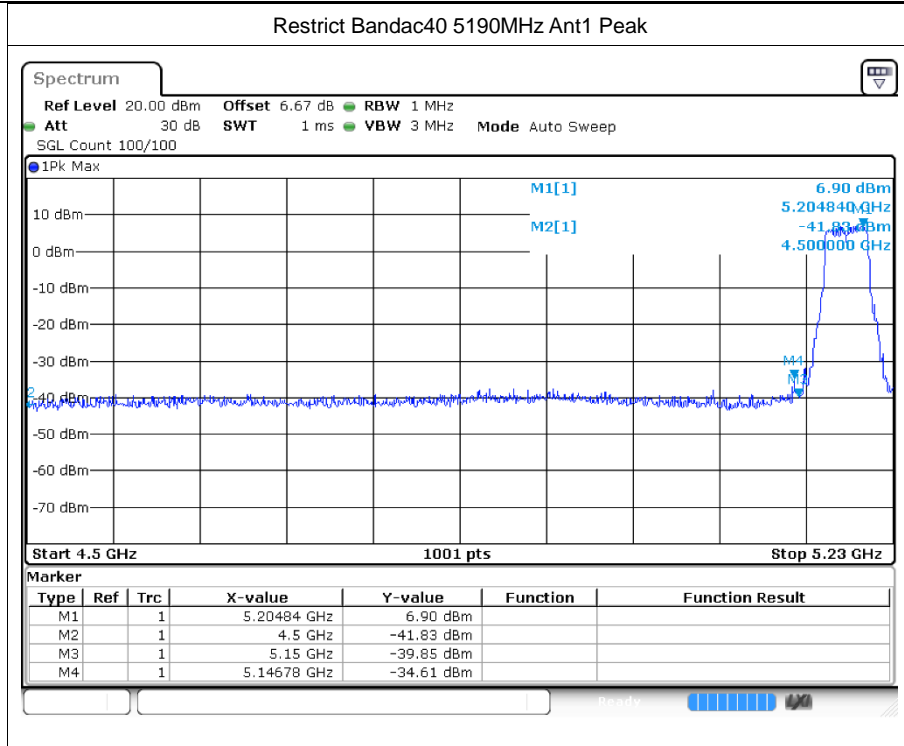

Restrict Band n40 5310MHz Ant1 Peak

Restrict Band n40 5310MHz Ant1 Average

Restrict Band n40 5670MHz Ant1 Peak

Restrict Band n40 5670MHz Ant1 Average

Restrict Bandac40 5230MHz Ant1 Peak

Restrict Band ac40 5230MHz Ant1 Average

Restrict Bandax20 5700MHz Ant1 Peak

Restrict Band ax20 5700MHz Ant1 Average

Restrict Bandax40 5230MHz Ant1 Peak

Restrict Band ax40 5230MHz Ant1 Average

Restrict Bandax40 5670MHz Ant1 Peak

Restrict Band ax40 5670MHz Ant1 Average