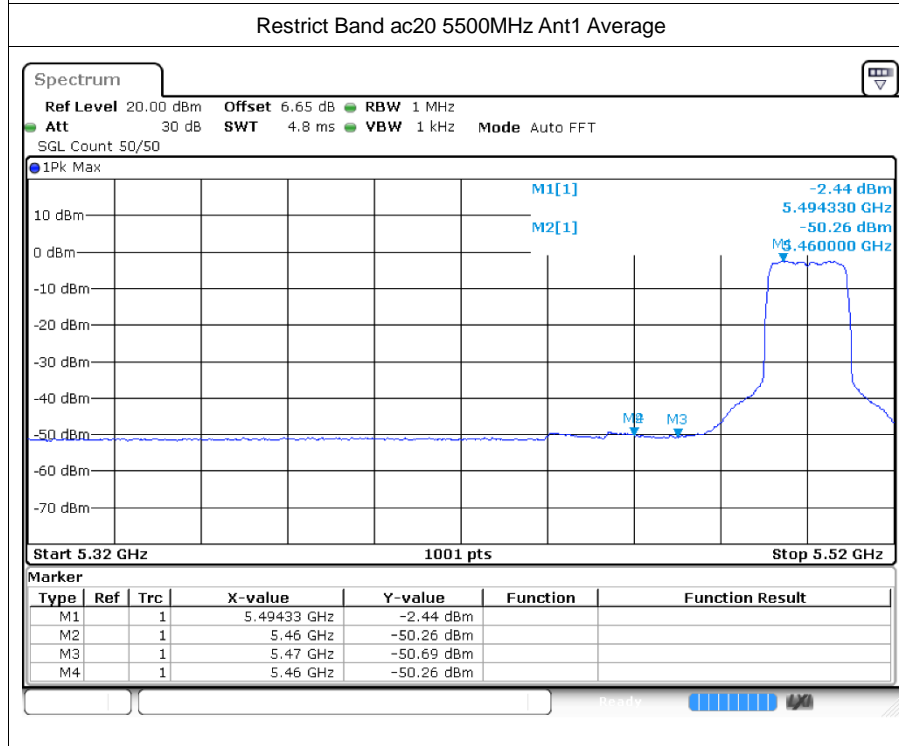

Restrict Band n40 5310MHz Ant1 Peak

Restrict Band n40 5310MHz Ant1 Average

Restrict Band n40 5670MHz Ant1 Peak

Restrict Band n40 5670MHz Ant1 Average

Restrict Bandac40 5230MHz Ant1 Peak

Restrict Band ac40 5230MHz Ant1 Average

Restrict Bandax20 5700MHz Ant1 Peak

Restrict Band ax20 5700MHz Ant1 Average

Restrict Bandax40 5230MHz Ant1 Peak

Restrict Band ax40 5230MHz Ant1 Average

Restrict Bandax40 5670MHz Ant1 Peak

Restrict Band ax40 5670MHz Ant1 Average