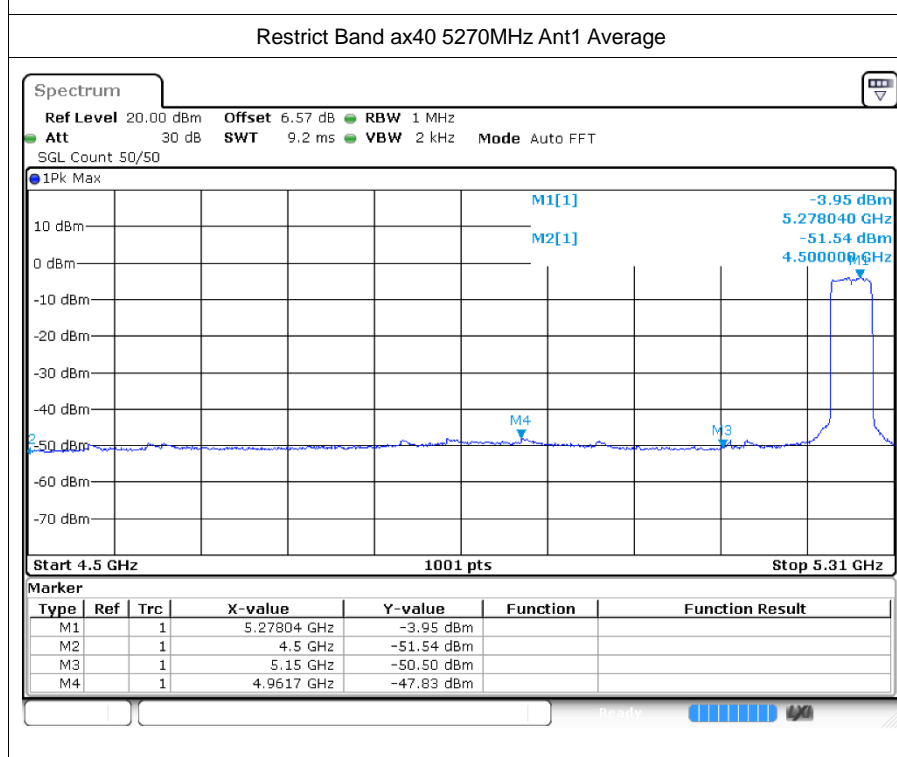

Restrict Bandax20 5700MHz Ant1 Peak

Restrict Band ax20 5700MHz Ant1 Average

Restrict Bandax40 5230MHz Ant1 Peak

Restrict Band ax40 5230MHz Ant1 Average

Restrict Bandax40 5670MHz Ant1 Peak

Restrict Band ax40 5670MHz Ant1 Average