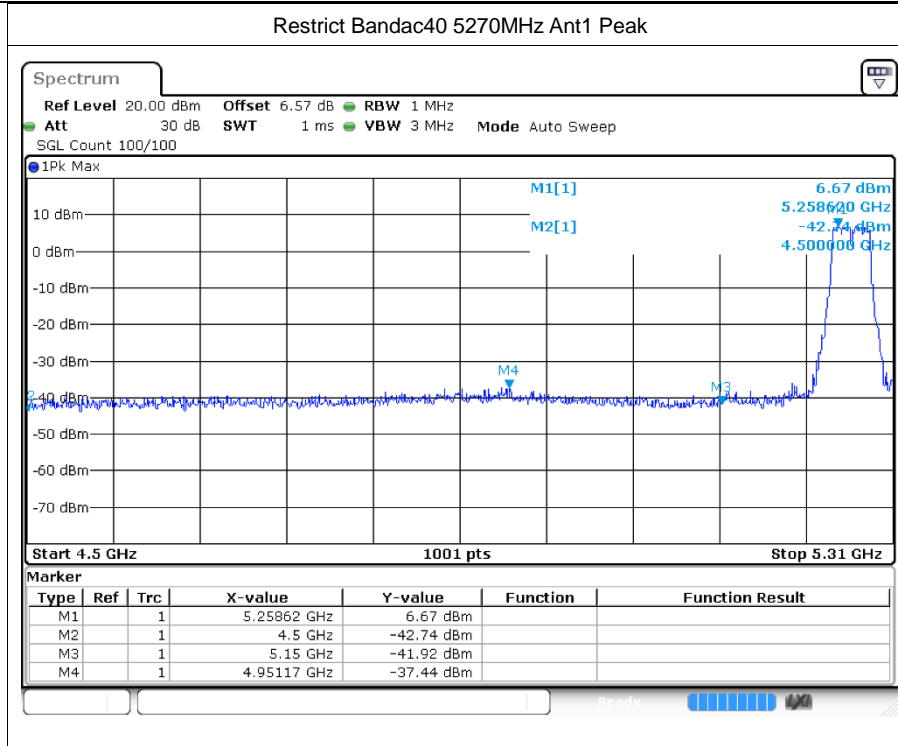

Restrict Band n40 5310MHz Ant1 Peak

Restrict Band n40 5310MHz Ant1 Average

Restrict Band n40 5670MHz Ant1 Peak

Restrict Band n40 5670MHz Ant1 Average

Restrict Bandac40 5230MHz Ant1 Peak

Restrict Band ac40 5230MHz Ant1 Average

Restrict Bandax20 5700MHz Ant1 Peak

Restrict Band ax20 5700MHz Ant1 Average

Restrict Bandax40 5230MHz Ant1 Peak

Restrict Band ax40 5230MHz Ant1 Average

Restrict Bandax40 5670MHz Ant1 Peak

Restrict Band ax40 5670MHz Ant1 Average