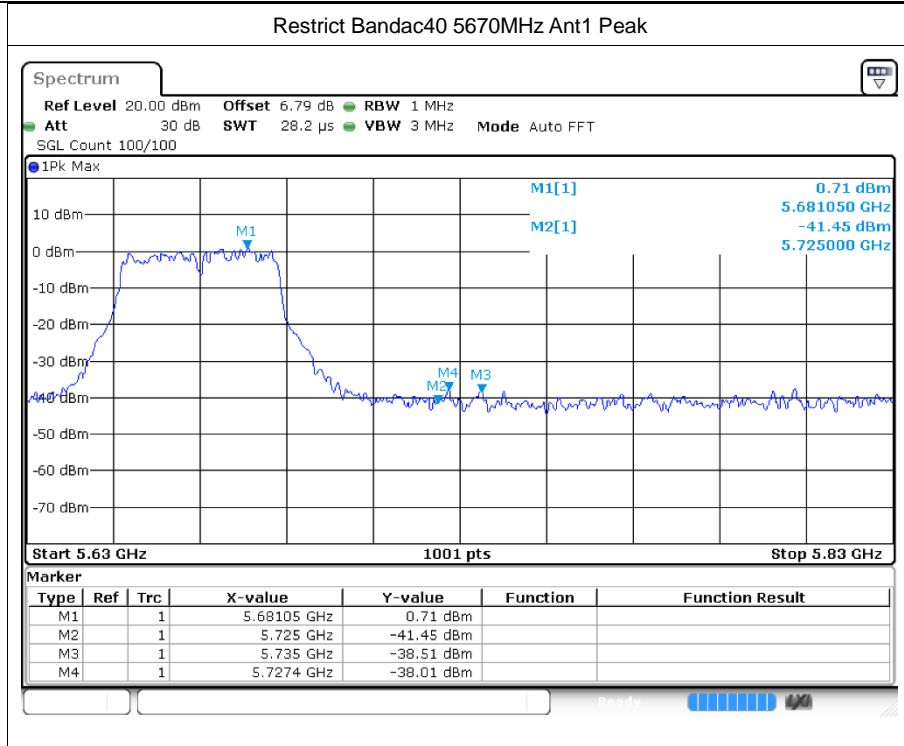

Restrict Band n40 5310MHz Ant1 Peak

Restrict Band n40 5310MHz Ant1 Average

Restrict Band n40 5670MHz Ant1 Peak

Restrict Band n40 5670MHz Ant1 Average

Restrict Bandac40 5230MHz Ant1 Peak

Restrict Band ac40 5230MHz Ant1 Average

Restrict Bandax20 5700MHz Ant1 Peak

Restrict Band ax20 5700MHz Ant1 Average

Restrict Bandax40 5230MHz Ant1 Peak

Restrict Band ax40 5230MHz Ant1 Average

Restrict Bandax40 5670MHz Ant1 Peak

Restrict Band ax40 5670MHz Ant1 Average