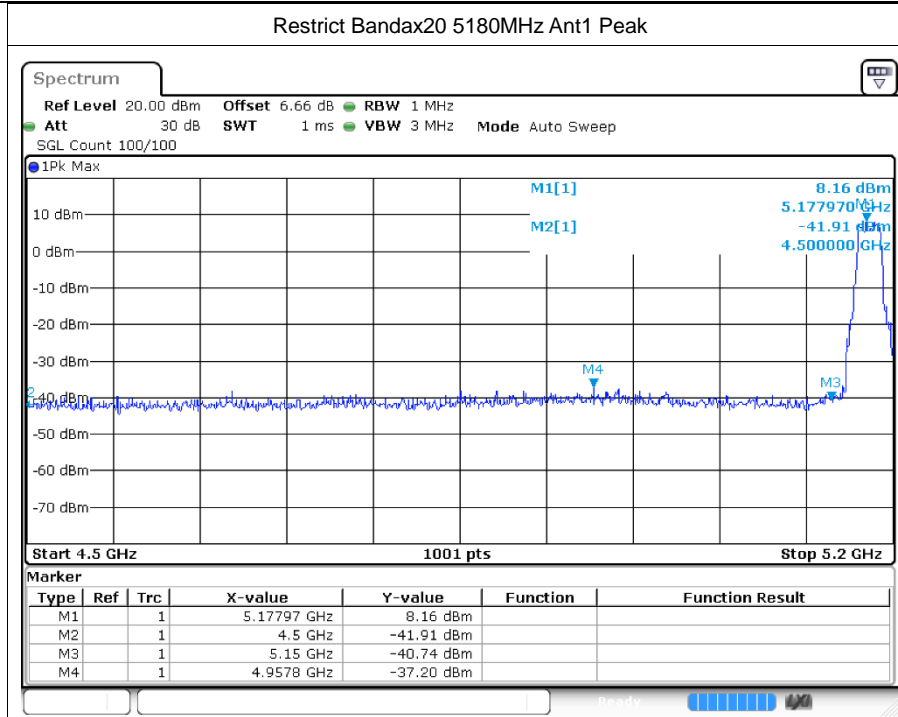

Restrict Band n40 5310MHz Ant1 Peak

Restrict Band n40 5310MHz Ant1 Average

Restrict Band n40 5670MHz Ant1 Peak

Restrict Band n40 5670MHz Ant1 Average

Restrict Bandac40 5230MHz Ant1 Peak

Restrict Band ac40 5230MHz Ant1 Average

Restrict Bandax20 5700MHz Ant1 Peak

Restrict Band ax20 5700MHz Ant1 Average

Restrict Bandax40 5230MHz Ant1 Peak

Restrict Band ax40 5230MHz Ant1 Average

Restrict Bandax40 5670MHz Ant1 Peak

Restrict Band ax40 5670MHz Ant1 Average