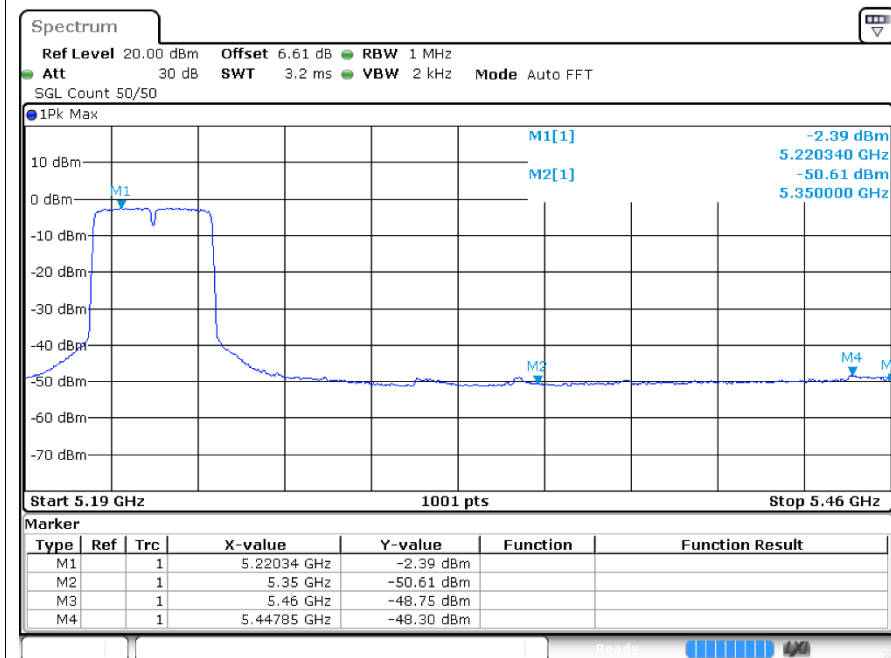

Restrict Band n40 5310MHz Ant1 Peak

Restrict Band n40 5310MHz Ant1 Average

Restrict Band n40 5670MHz Ant1 Peak

Restrict Band n40 5670MHz Ant1 Average

Restrict Bandac40 5230MHz Ant1 Peak

Restrict Band ac40 5230MHz Ant1 Average

Restrict Bandax20 5700MHz Ant1 Peak

Restrict Band ax20 5700MHz Ant1 Average

Restrict Bandax40 5230MHz Ant1 Peak

Restrict Band ax40 5230MHz Ant1 Average

Restrict Bandax40 5670MHz Ant1 Peak

Restrict Band ax40 5670MHz Ant1 Average