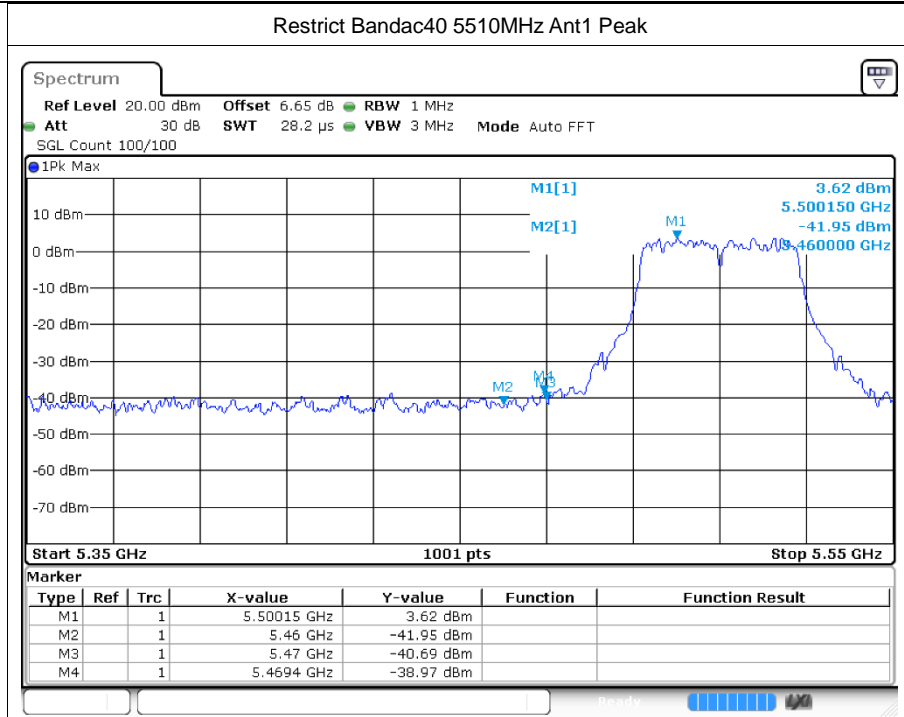

Restrict Band n40 5310MHz Ant1 Peak

Restrict Band n40 5310MHz Ant1 Average

Restrict Band n40 5670MHz Ant1 Peak

Restrict Band n40 5670MHz Ant1 Average

Restrict Bandac40 5230MHz Ant1 Peak

Restrict Band ac40 5230MHz Ant1 Average

Restrict Bandax20 5700MHz Ant1 Peak

Restrict Band ax20 5700MHz Ant1 Average

Restrict Bandax40 5230MHz Ant1 Peak

Restrict Band ax40 5230MHz Ant1 Average

Restrict Bandax40 5670MHz Ant1 Peak

Restrict Band ax40 5670MHz Ant1 Average