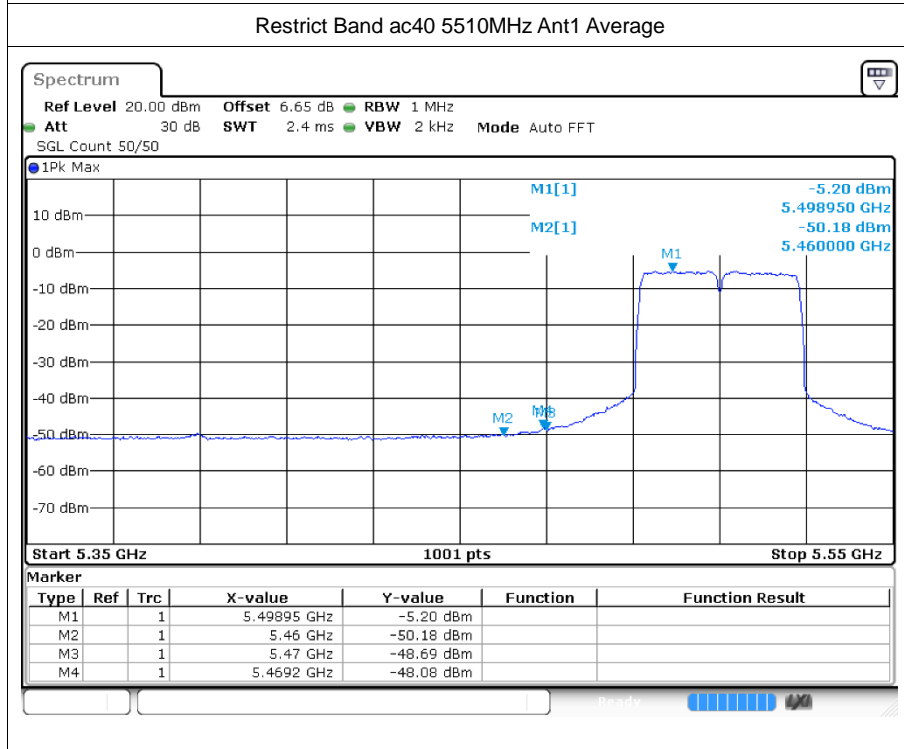

Restrict Band n40 5310MHz Ant1 Peak

Restrict Band n40 5310MHz Ant1 Average

Restrict Band n40 5670MHz Ant1 Peak

Restrict Band n40 5670MHz Ant1 Average

Restrict Bandac40 5230MHz Ant1 Peak

Restrict Band ac40 5230MHz Ant1 Average

Restrict Bandax20 5700MHz Ant1 Peak

Restrict Band ax20 5700MHz Ant1 Average

Restrict Bandax40 5230MHz Ant1 Peak

Restrict Band ax40 5230MHz Ant1 Average

Restrict Bandax40 5670MHz Ant1 Peak

Restrict Band ax40 5670MHz Ant1 Average