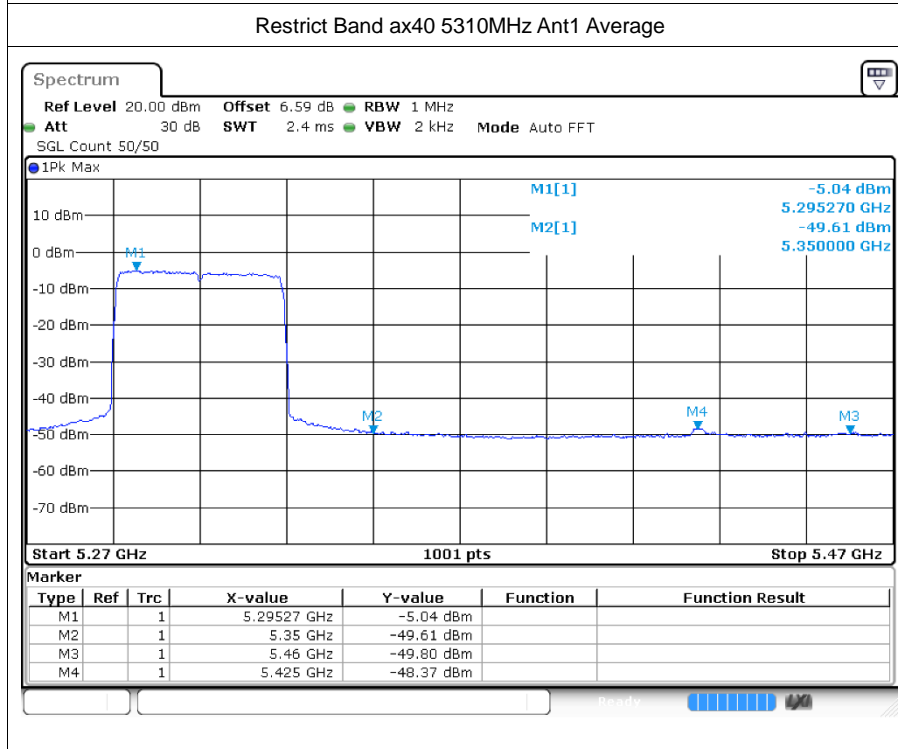

Restrict Bandax20 5700MHz Ant1 Peak

Restrict Band ax20 5700MHz Ant1 Average

Restrict Bandax40 5230MHz Ant1 Peak

Restrict Band ax40 5230MHz Ant1 Average

Restrict Bandax40 5670MHz Ant1 Peak

Restrict Band ax40 5670MHz Ant1 Average