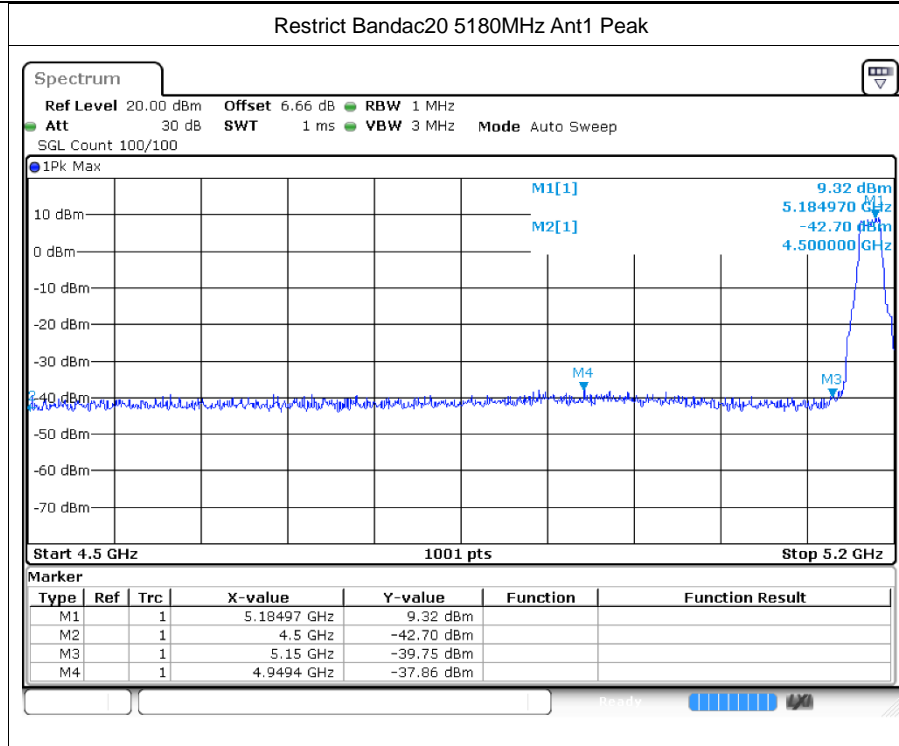

Restrict Band n40 5310MHz Ant1 Peak

Restrict Band n40 5310MHz Ant1 Average

Restrict Band n40 5670MHz Ant1 Peak

Restrict Band n40 5670MHz Ant1 Average

Restrict Bandac40 5230MHz Ant1 Peak

Restrict Band ac40 5230MHz Ant1 Average

Restrict Bandax20 5700MHz Ant1 Peak

Restrict Band ax20 5700MHz Ant1 Average

Restrict Bandax40 5230MHz Ant1 Peak

Restrict Band ax40 5230MHz Ant1 Average

Restrict Bandax40 5670MHz Ant1 Peak

Restrict Band ax40 5670MHz Ant1 Average