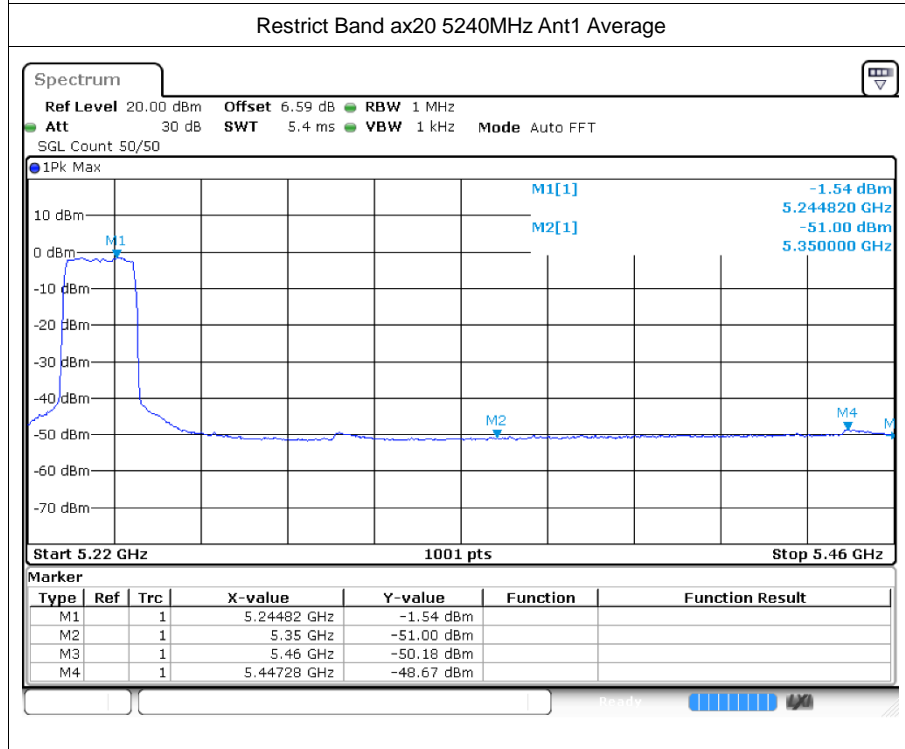

Restrict Band n40 5310MHz Ant1 Peak

Restrict Band n40 5310MHz Ant1 Average

Restrict Band n40 5670MHz Ant1 Peak

Restrict Band n40 5670MHz Ant1 Average

Restrict Bandac40 5230MHz Ant1 Peak

Restrict Band ac40 5230MHz Ant1 Average

Restrict Bandax20 5700MHz Ant1 Peak

Restrict Band ax20 5700MHz Ant1 Average

Restrict Bandax40 5230MHz Ant1 Peak

Restrict Band ax40 5230MHz Ant1 Average

Restrict Bandax40 5670MHz Ant1 Peak

Restrict Band ax40 5670MHz Ant1 Average