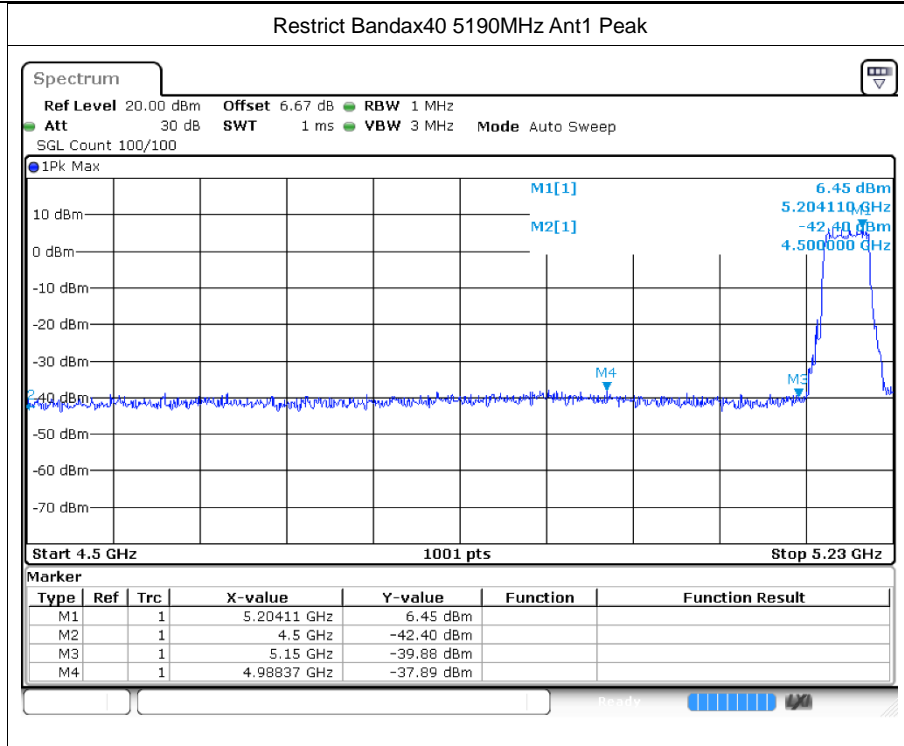

Restrict Band n40 5310MHz Ant1 Peak

Restrict Band n40 5310MHz Ant1 Average

Restrict Band n40 5670MHz Ant1 Peak

Restrict Band n40 5670MHz Ant1 Average

Restrict Bandac40 5230MHz Ant1 Peak

Restrict Band ac40 5230MHz Ant1 Average

Restrict Bandax20 5700MHz Ant1 Peak

Restrict Band ax20 5700MHz Ant1 Average

Restrict Bandax40 5230MHz Ant1 Peak

Restrict Band ax40 5230MHz Ant1 Average

Restrict Bandax40 5670MHz Ant1 Peak

Restrict Band ax40 5670MHz Ant1 Average