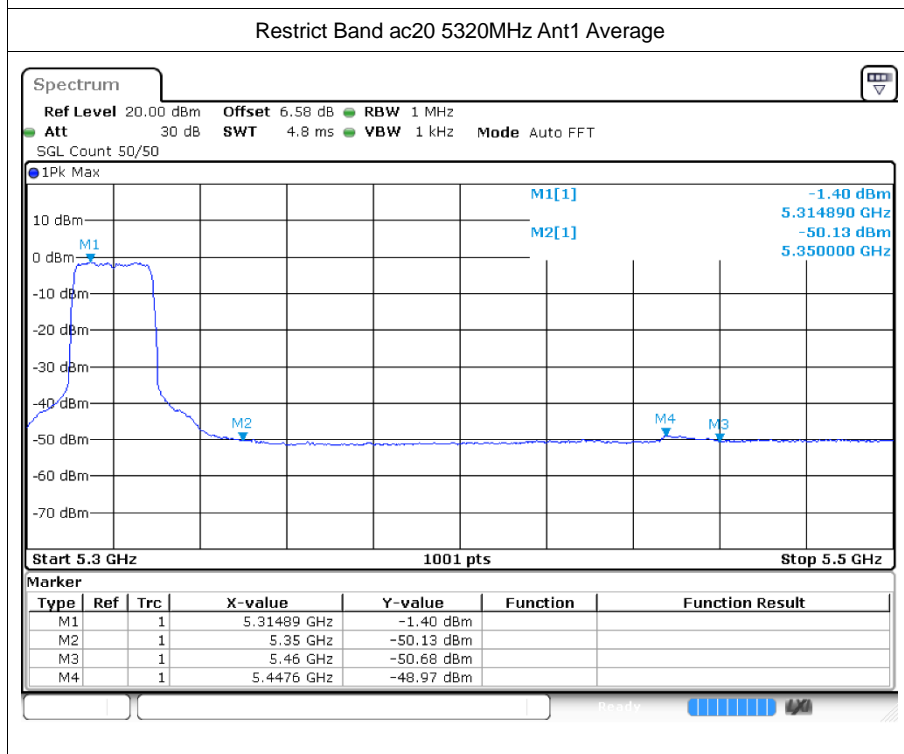

Restrict Band n40 5310MHz Ant1 Peak

Restrict Band n40 5310MHz Ant1 Average

Restrict Band n40 5670MHz Ant1 Peak

Restrict Band n40 5670MHz Ant1 Average

Restrict Bandac40 5230MHz Ant1 Peak

Restrict Band ac40 5230MHz Ant1 Average

Restrict Bandax20 5700MHz Ant1 Peak

Restrict Band ax20 5700MHz Ant1 Average

Restrict Bandax40 5230MHz Ant1 Peak

Restrict Band ax40 5230MHz Ant1 Average

Restrict Bandax40 5670MHz Ant1 Peak

Restrict Band ax40 5670MHz Ant1 Average