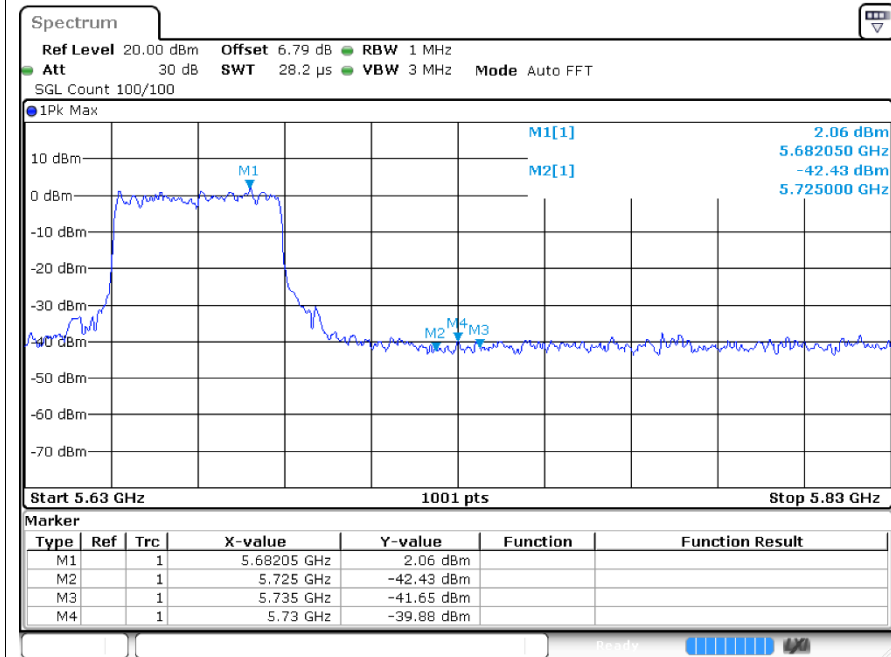

Restrict Bandax20 5700MHz Ant1 Peak

Restrict Band ax20 5700MHz Ant1 Average

Restrict Bandax40 5230MHz Ant1 Peak

Restrict Band ax40 5230MHz Ant1 Average

Restrict Bandax40 5670MHz Ant1 Peak

Restrict Band ax40 5670MHz Ant1 Average