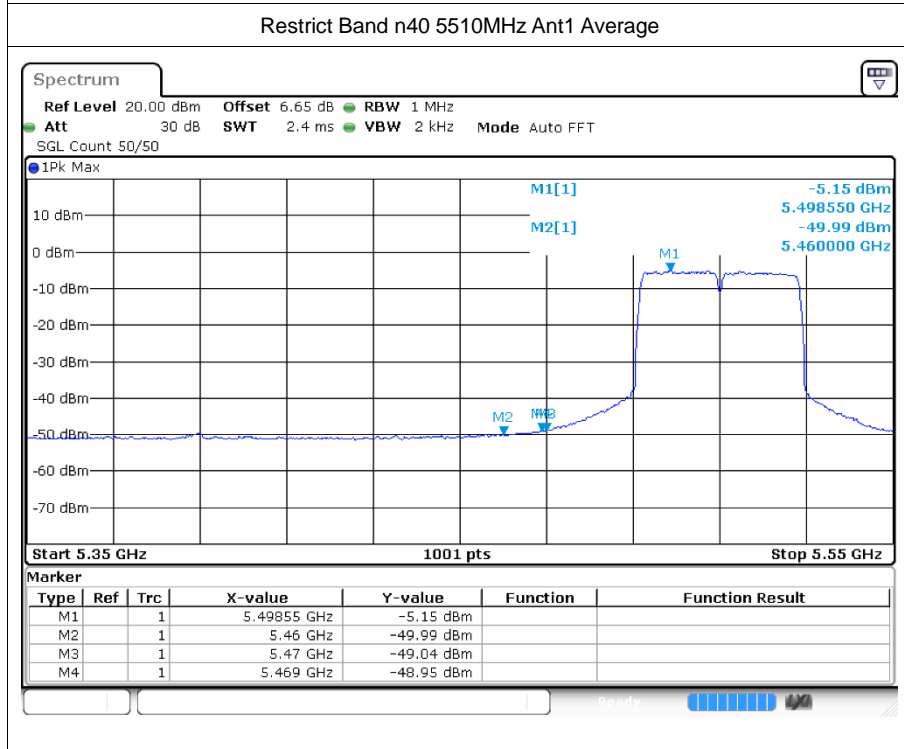

Restrict Band n40 5310MHz Ant1 Peak

Restrict Band n40 5310MHz Ant1 Average

Restrict Band n40 5670MHz Ant1 Peak

Restrict Band n40 5670MHz Ant1 Average

Restrict Bandac40 5230MHz Ant1 Peak

Restrict Band ac40 5230MHz Ant1 Average

Restrict Bandax20 5700MHz Ant1 Peak

Restrict Band ax20 5700MHz Ant1 Average

Restrict Bandax40 5230MHz Ant1 Peak

Restrict Band ax40 5230MHz Ant1 Average

Restrict Bandax40 5670MHz Ant1 Peak

Restrict Band ax40 5670MHz Ant1 Average