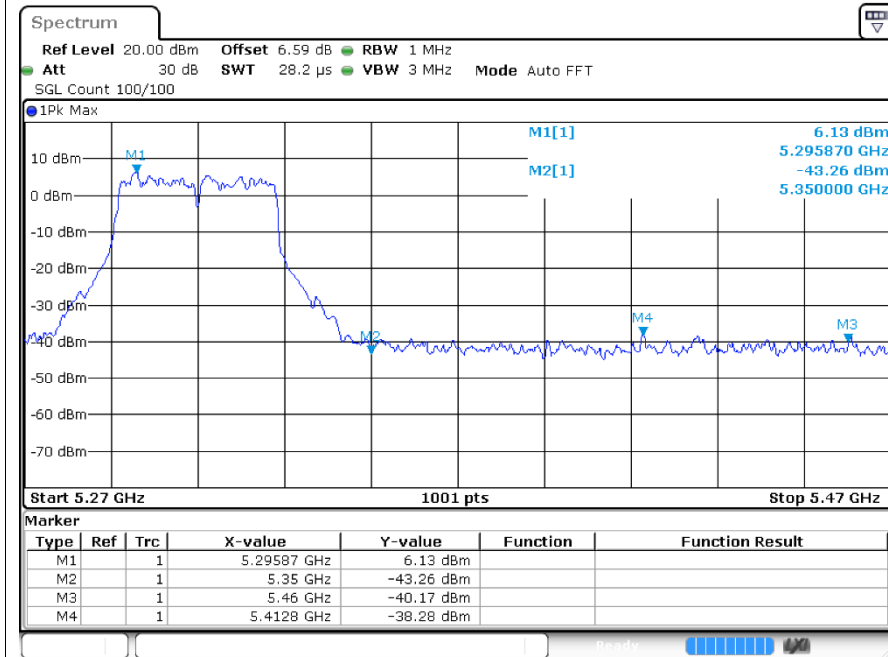

Restrict Band n40 5310MHz Ant1 Peak

Restrict Band n40 5310MHz Ant1 Average

Restrict Band n40 5670MHz Ant1 Peak

Restrict Band n40 5670MHz Ant1 Average

Restrict Bandac40 5230MHz Ant1 Peak

Restrict Band ac40 5230MHz Ant1 Average

Restrict Bandax20 5700MHz Ant1 Peak

Restrict Band ax20 5700MHz Ant1 Average

Restrict Bandax40 5230MHz Ant1 Peak

Restrict Band ax40 5230MHz Ant1 Average

Restrict Bandax40 5670MHz Ant1 Peak

Restrict Band ax40 5670MHz Ant1 Average