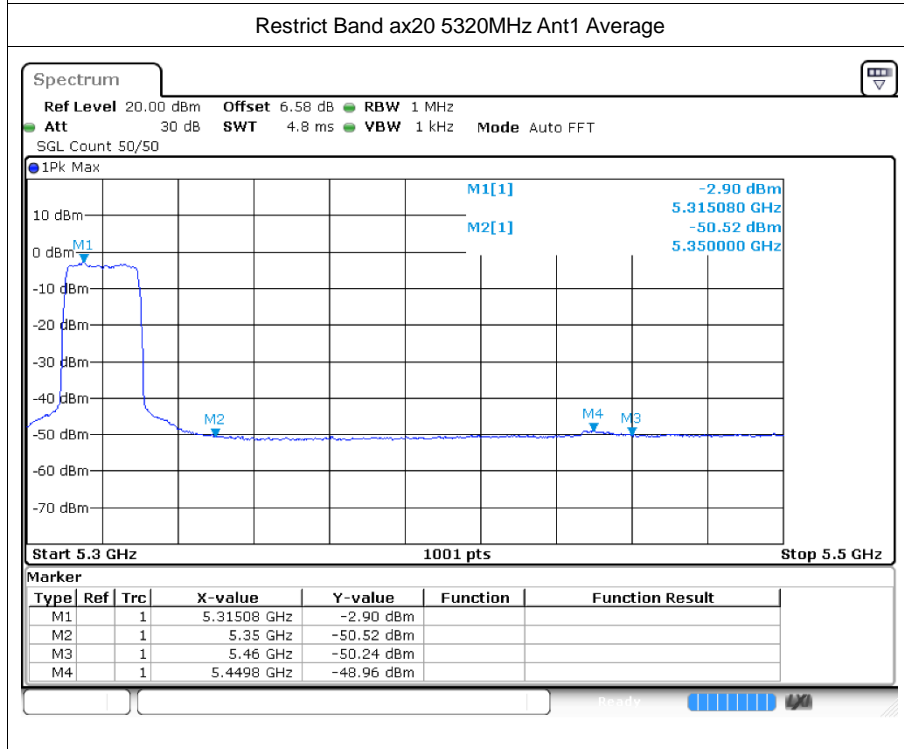

Restrict Band n40 5310MHz Ant1 Peak

Restrict Band n40 5310MHz Ant1 Average

Restrict Band n40 5670MHz Ant1 Peak

Restrict Band n40 5670MHz Ant1 Average

Restrict Bandac40 5230MHz Ant1 Peak

Restrict Band ac40 5230MHz Ant1 Average

Restrict Bandax20 5700MHz Ant1 Peak

Restrict Band ax20 5700MHz Ant1 Average

Restrict Bandax40 5230MHz Ant1 Peak

Restrict Band ax40 5230MHz Ant1 Average

Restrict Bandax40 5670MHz Ant1 Peak

Restrict Band ax40 5670MHz Ant1 Average