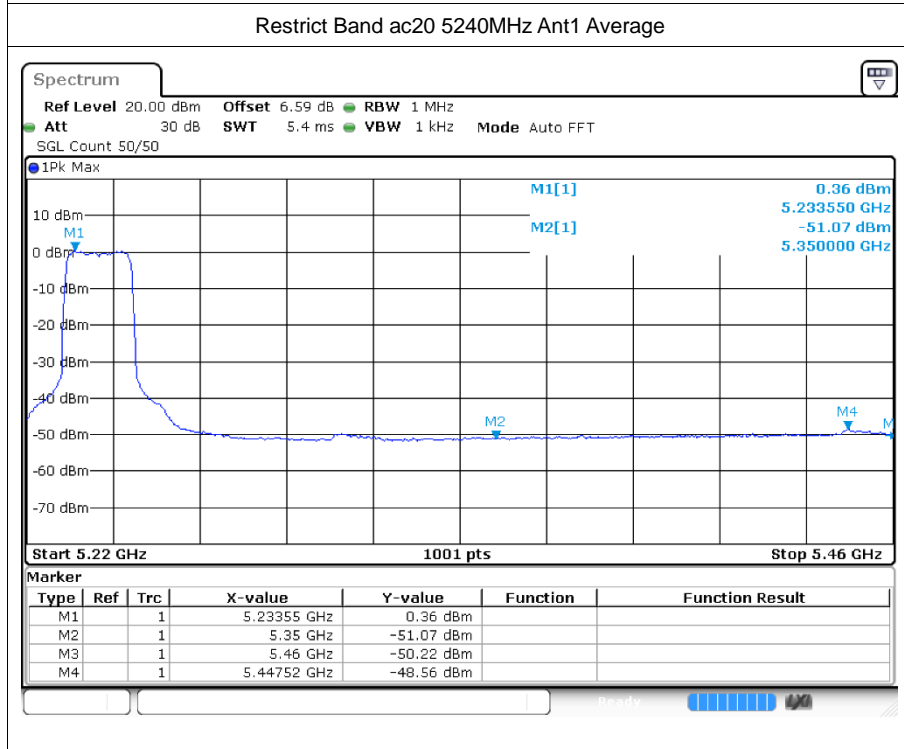

Restrict Band n40 5310MHz Ant1 Peak

Restrict Band n40 5310MHz Ant1 Average

Restrict Band n40 5670MHz Ant1 Peak

Restrict Band n40 5670MHz Ant1 Average

Restrict Bandac40 5230MHz Ant1 Peak

Restrict Band ac40 5230MHz Ant1 Average

Restrict Bandax20 5700MHz Ant1 Peak

Restrict Band ax20 5700MHz Ant1 Average

Restrict Bandax40 5230MHz Ant1 Peak

Restrict Band ax40 5230MHz Ant1 Average

Restrict Bandax40 5670MHz Ant1 Peak

Restrict Band ax40 5670MHz Ant1 Average