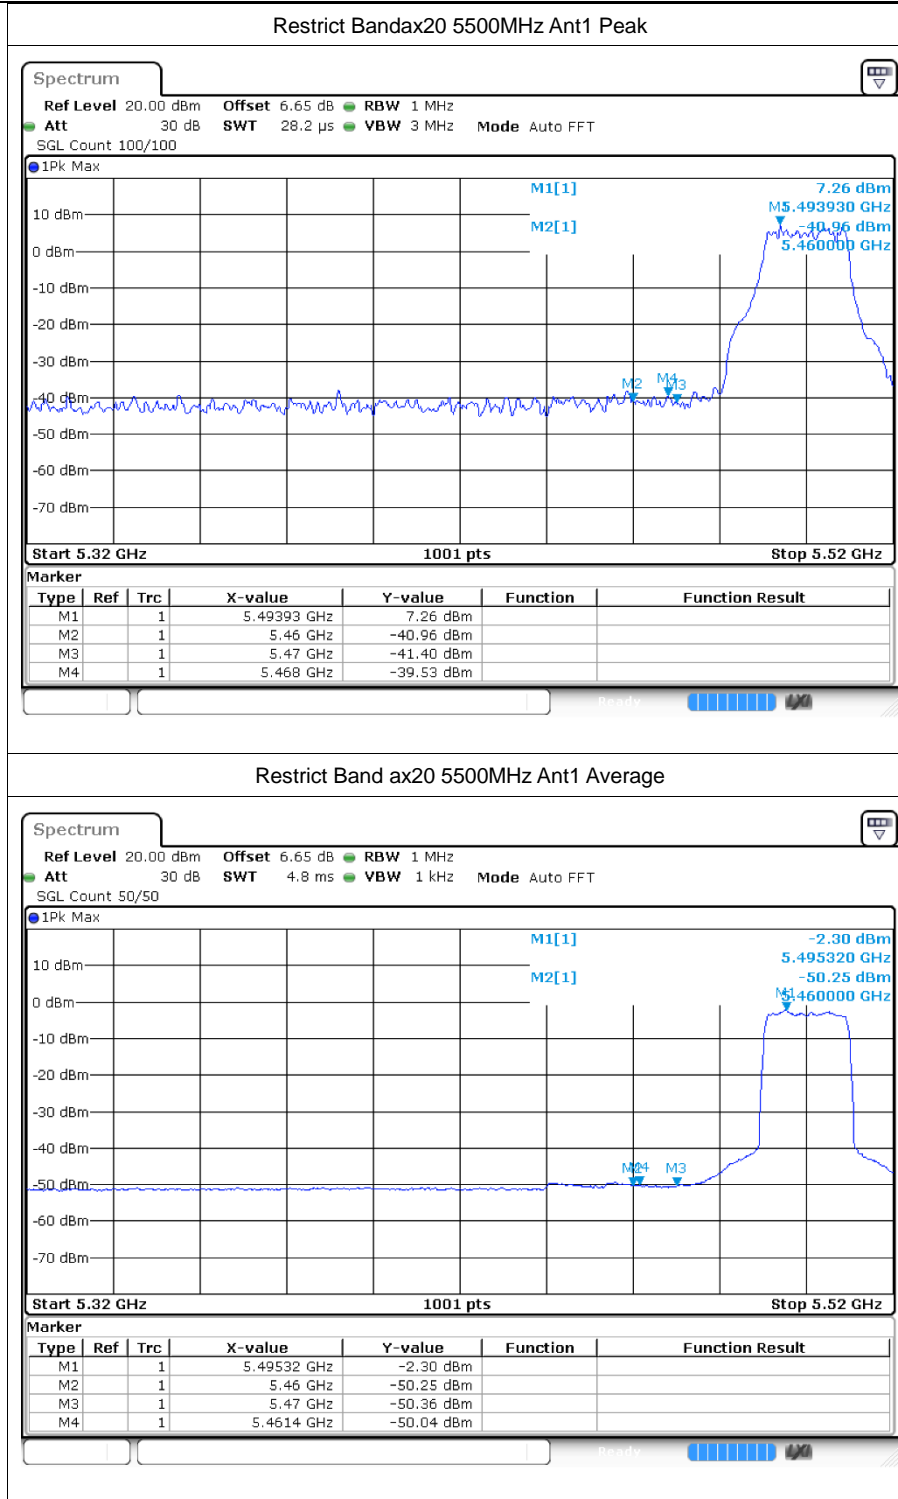

Restrict Band n40 5310MHz Ant1 Peak

Restrict Band n40 5310MHz Ant1 Average

Restrict Band n40 5670MHz Ant1 Peak

Restrict Band n40 5670MHz Ant1 Average

Restrict Bandac40 5230MHz Ant1 Peak

Restrict Band ac40 5230MHz Ant1 Average

Restrict Bandax20 5700MHz Ant1 Peak

Restrict Band ax20 5700MHz Ant1 Average

Restrict Bandax40 5230MHz Ant1 Peak

Restrict Band ax40 5230MHz Ant1 Average

Restrict Bandax40 5670MHz Ant1 Peak

Restrict Band ax40 5670MHz Ant1 Average