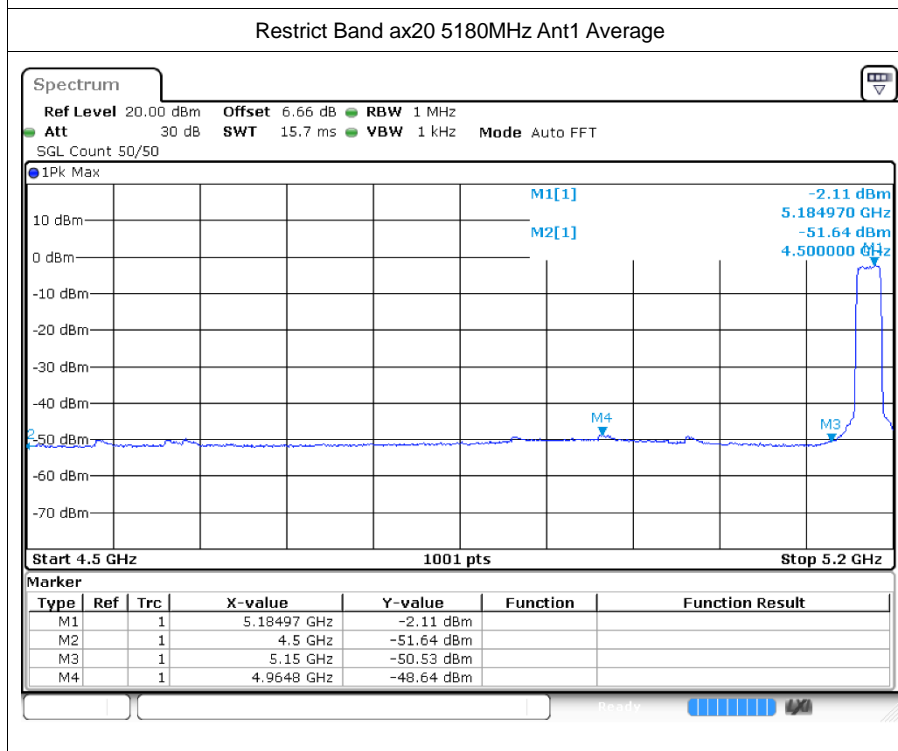

Restrict Band n40 5310MHz Ant1 Peak

Restrict Band n40 5310MHz Ant1 Average

Restrict Band n40 5670MHz Ant1 Peak

Restrict Band n40 5670MHz Ant1 Average

Restrict Bandac40 5230MHz Ant1 Peak

Restrict Band ac40 5230MHz Ant1 Average

Restrict Bandax20 5700MHz Ant1 Peak

Restrict Band ax20 5700MHz Ant1 Average

Restrict Bandax40 5230MHz Ant1 Peak

Restrict Band ax40 5230MHz Ant1 Average

Restrict Bandax40 5670MHz Ant1 Peak

Restrict Band ax40 5670MHz Ant1 Average