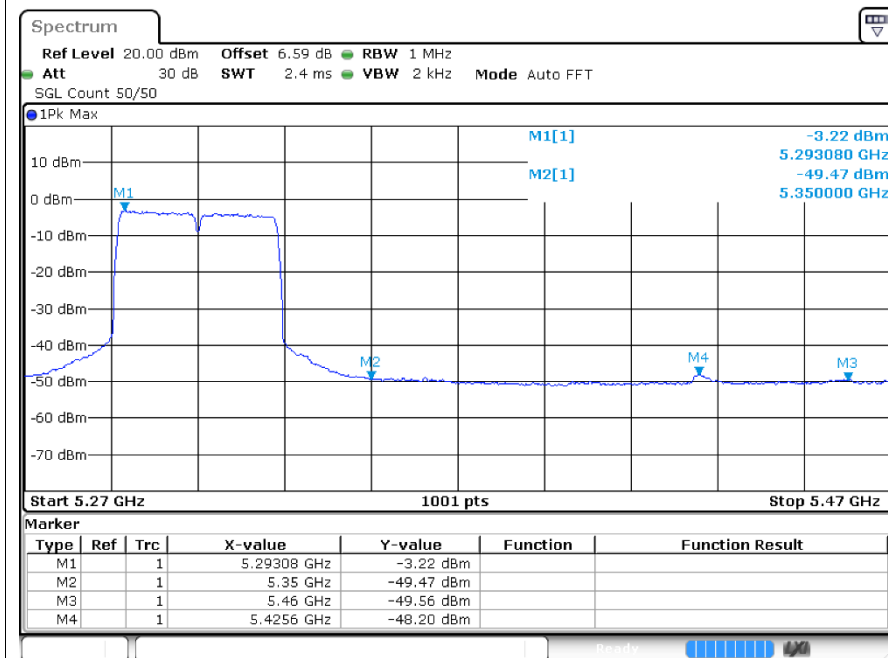

Restrict Band n40 5310MHz Ant1 Peak

Restrict Band n40 5310MHz Ant1 Average

Restrict Band n40 5670MHz Ant1 Peak

Restrict Band n40 5670MHz Ant1 Average

Restrict Bandac40 5230MHz Ant1 Peak

Restrict Band ac40 5230MHz Ant1 Average

Restrict Bandax20 5700MHz Ant1 Peak

Restrict Band ax20 5700MHz Ant1 Average

Restrict Bandax40 5230MHz Ant1 Peak

Restrict Band ax40 5230MHz Ant1 Average

Restrict Bandax40 5670MHz Ant1 Peak

Restrict Band ax40 5670MHz Ant1 Average