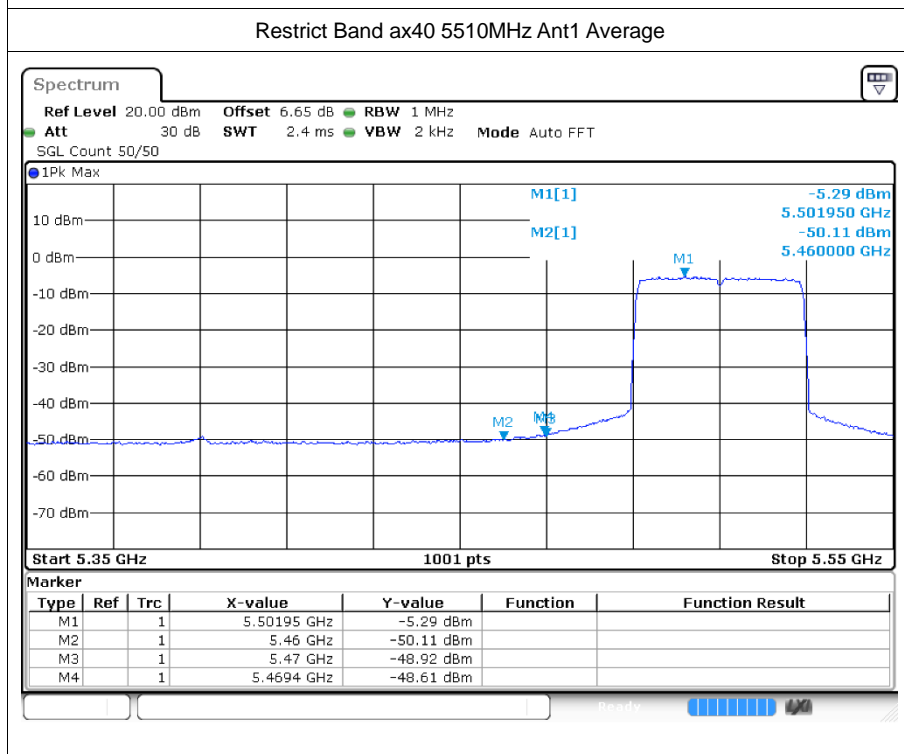

Restrict Bandax20 5700MHz Ant1 Peak

Restrict Band ax20 5700MHz Ant1 Average

Restrict Bandax40 5230MHz Ant1 Peak

Restrict Band ax40 5230MHz Ant1 Average

Restrict Bandax40 5670MHz Ant1 Peak

Restrict Band ax40 5670MHz Ant1 Average