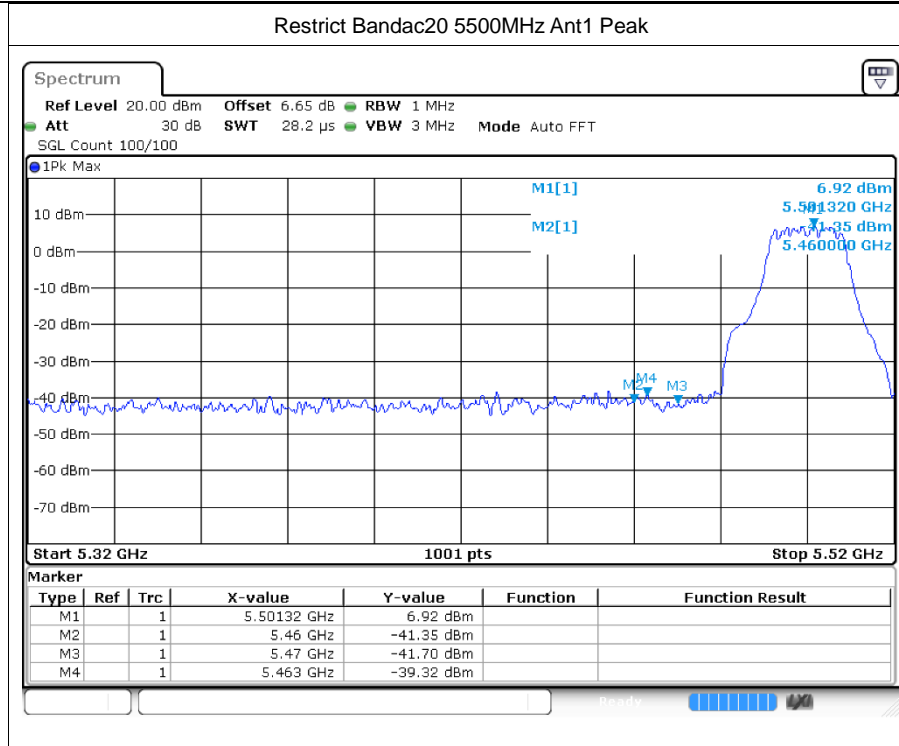

Restrict Band n40 5310MHz Ant1 Peak

Restrict Band n40 5310MHz Ant1 Average

Restrict Band n40 5670MHz Ant1 Peak

Restrict Band n40 5670MHz Ant1 Average

Restrict Bandac40 5230MHz Ant1 Peak

Restrict Band ac40 5230MHz Ant1 Average

Restrict Bandax20 5700MHz Ant1 Peak

Restrict Band ax20 5700MHz Ant1 Average

Restrict Bandax40 5230MHz Ant1 Peak

Restrict Band ax40 5230MHz Ant1 Average

Restrict Bandax40 5670MHz Ant1 Peak

Restrict Band ax40 5670MHz Ant1 Average