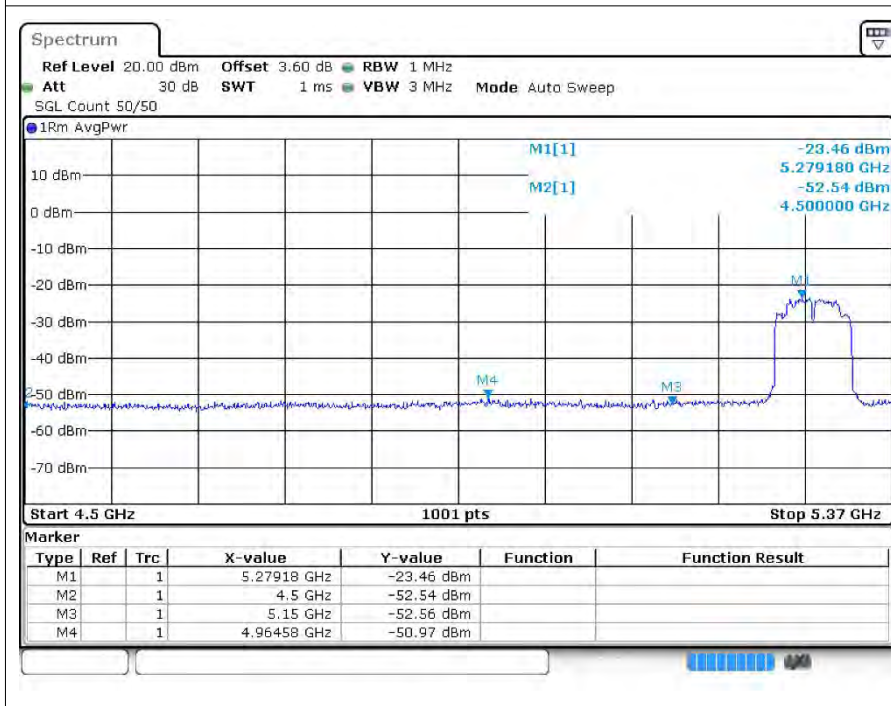

Restrict Band ac40 5230MHz Ant1 Peak

Restrict Band ac40 5230MHz Ant1 Average

Restrict Bandac40 5310MHz Ant1 Peak

Restrict Band ac40 5310MHz Ant1 Average

Restrict Band ac40 5510MHz Ant1 Peak

Restrict Band ac40 5510MHz Ant1 Average

Restrict Band ac40 5670MHz Ant1 Peak

Restrict Band ac40 5670MHz Ant1 Average

Restrict Band ac80 5290MHz Ant1 Peak

Restrict Band ac80 5290MHz Ant1 Average

Restrict Band ac80 5530MHz Ant1 Peak

Restrict Band ac80 5530MHz Ant1 Average

Restrict Band ac80 5610MHz Ant1 Peak

Restrict Band ac80 5610MHz Ant1 Average