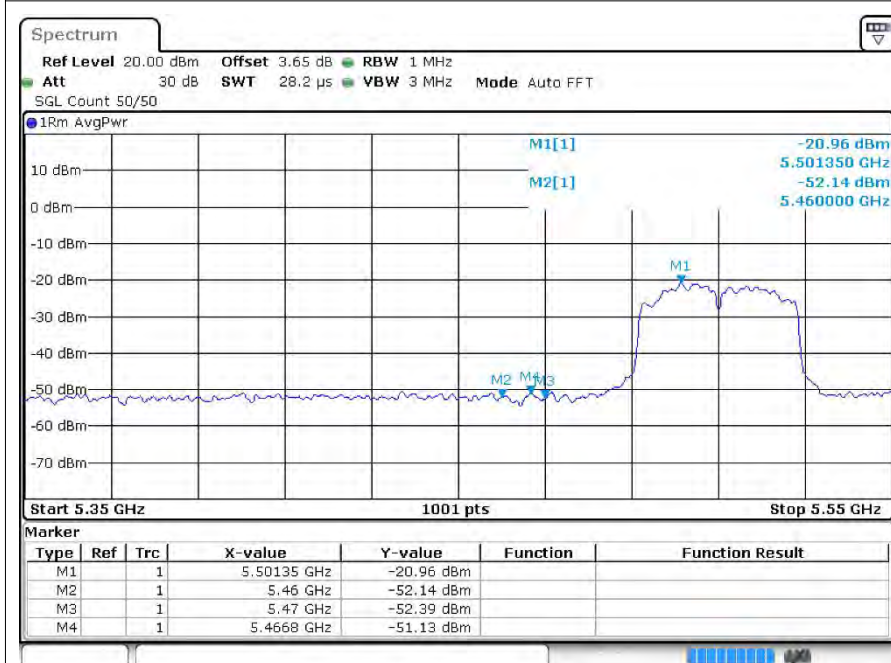

Restrict Band ac20 5500MHz Ant1 Peak

Restrict Band ac20 5500MHz Ant1 Average

Restrict Band ac20 5700MHz Ant1 Peak

Restrict Band ac20 5700MHz Ant1 Average

Restrict Band ac40 5190MHz Ant1 Peak

Restrict Band ac40 5190MHz Ant1 Average

Restrict Band ac40 5230MHz Ant1 Peak

Restrict Band ac40 5230MHz Ant1 Average

Restrict Bandac40 5310MHz Ant1 Peak

Restrict Band ac40 5310MHz Ant1 Average

Restrict Band ac40 5510MHz Ant1 Peak

Restrict Band ac40 5510MHz Ant1 Average

Restrict Band ac40 5670MHz Ant1 Peak

Restrict Band ac40 5670MHz Ant1 Average

Restrict Band ac80 5290MHz Ant1 Peak

Restrict Band ac80 5290MHz Ant1 Average

Restrict Band ac80 5530MHz Ant1 Peak

Restrict Band ac80 5530MHz Ant1 Average

Restrict Band ac80 5610MHz Ant1 Peak

Restrict Band ac80 5610MHz Ant1 Average