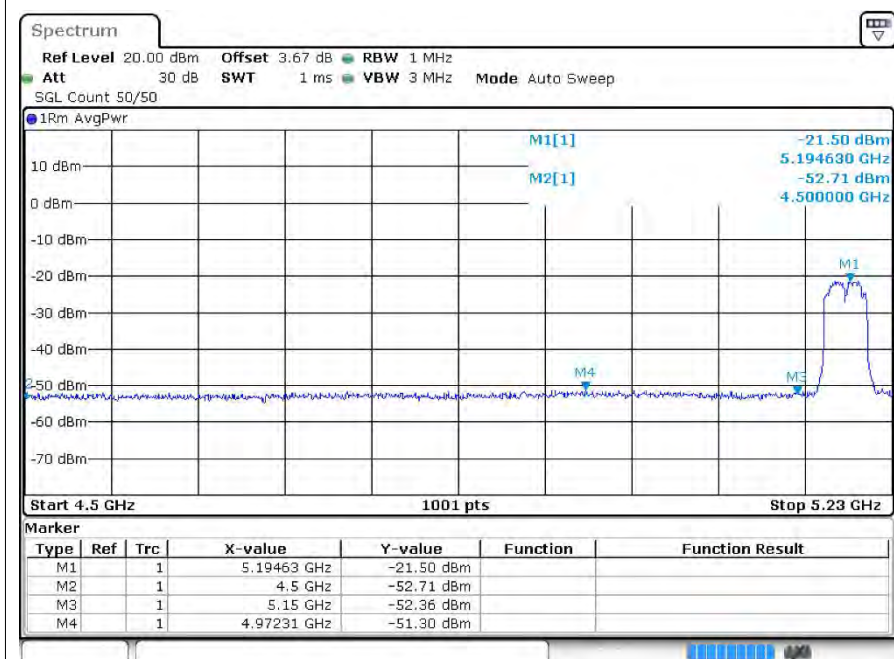

Restrict Band ac20 5500MHz Ant1 Peak

Restrict Band ac20 5500MHz Ant1 Average

Restrict Band ac20 5700MHz Ant1 Peak

Restrict Band ac20 5700MHz Ant1 Average

Restrict Band ac40 5190MHz Ant1 Peak

Restrict Band ac40 5190MHz Ant1 Average

Restrict Band ac40 5230MHz Ant1 Peak

Restrict Band ac40 5230MHz Ant1 Average

Restrict Bandac40 5310MHz Ant1 Peak

Restrict Band ac40 5310MHz Ant1 Average

Restrict Band ac40 5510MHz Ant1 Peak

Restrict Band ac40 5510MHz Ant1 Average