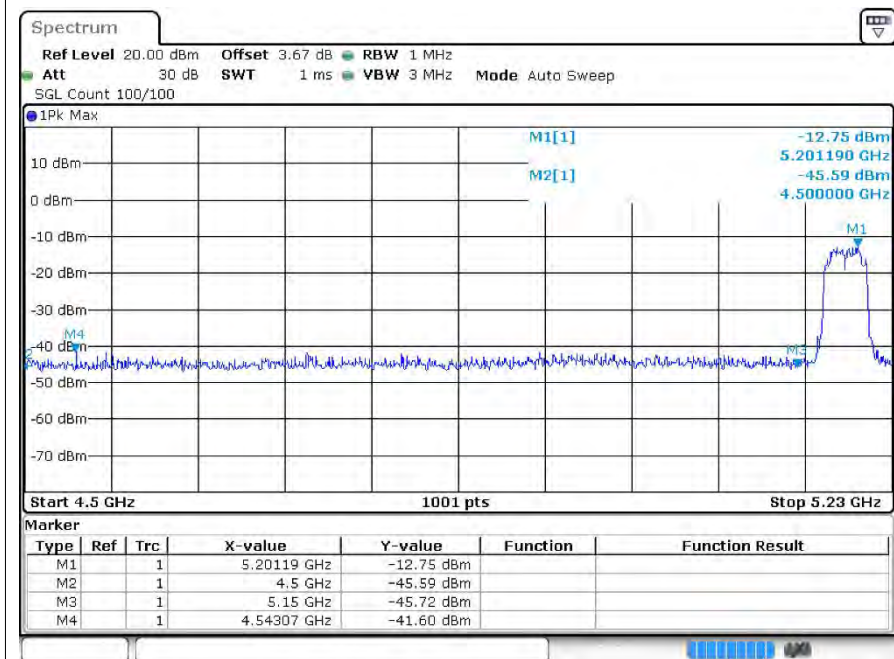

Restrict Band ac20 5500MHz Ant1 Peak

Restrict Band ac20 5500MHz Ant1 Average

Restrict Band ac20 5700MHz Ant1 Peak

Restrict Band ac20 5700MHz Ant1 Average

Restrict Band ac40 5190MHz Ant1 Peak

Restrict Band ac40 5190MHz Ant1 Average

Restrict Band ac40 5230MHz Ant1 Peak

Restrict Band ac40 5230MHz Ant1 Average

Restrict Bandac40 5310MHz Ant1 Peak

Restrict Band ac40 5310MHz Ant1 Average

Restrict Band ac40 5510MHz Ant1 Peak

Restrict Band ac40 5510MHz Ant1 Average