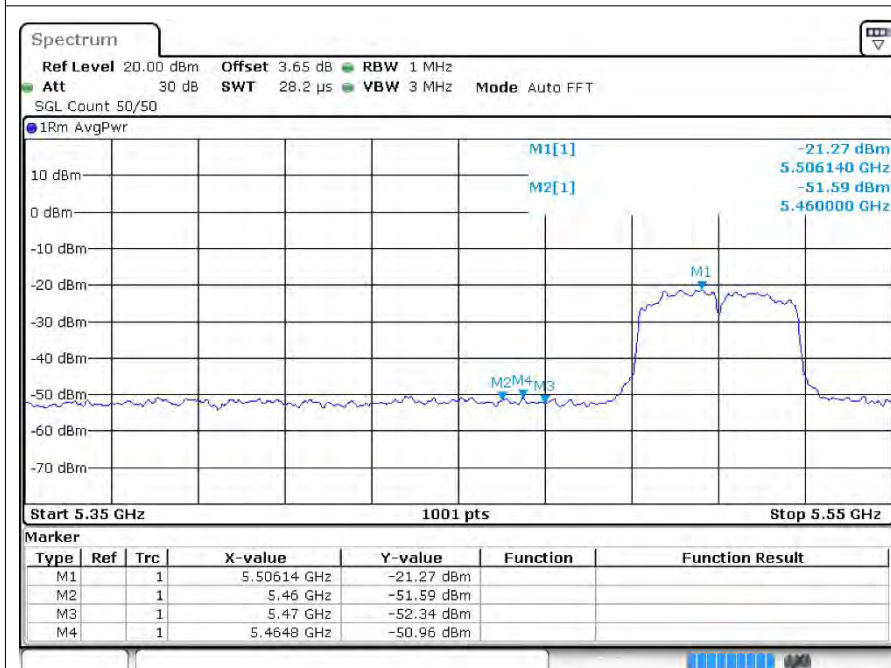

Restrict Bandn40 5230MHz Ant1 Peak

Restrict Band n40 5230MHz Ant1 Average

Restrict Bandn40 5310MHz Ant1 Peak

Restrict Band n40 5310MHz Ant1 Average

Restrict Bandn40 5510MHz Ant1 Peak

Restrict Band n40 5510MHz Ant1 Average

Restrict Band ac20 5240MHz Ant1 Peak

Restrict Band ac20 5240MHz Ant1 Average

Restrict Band ac20 5260MHz Ant1 Peak

Restrict Band ac20 5260MHz Ant1 Average

Restrict Band ac20 5320MHz Ant1 Peak

Restrict Band ac20 5320MHz Ant1 Average

Restrict Band ac20 5500MHz Ant1 Peak

Restrict Band ac20 5500MHz Ant1 Average

Restrict Band ac20 5700MHz Ant1 Peak

Restrict Band ac20 5700MHz Ant1 Average

Restrict Band ac40 5190MHz Ant1 Peak

Restrict Band ac40 5190MHz Ant1 Average