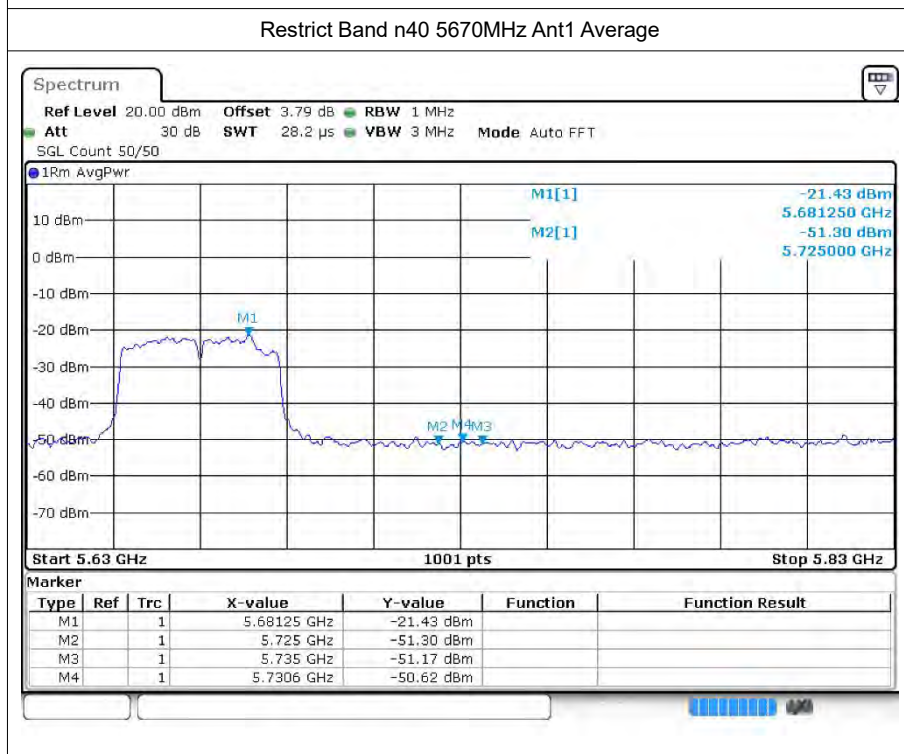

Restrict Band ac20 5240MHz Ant1 Peak

Restrict Band ac20 5240MHz Ant1 Average

Restrict Band ac20 5260MHz Ant1 Peak

Restrict Band ac20 5260MHz Ant1 Average

Restrict Band ac20 5320MHz Ant1 Peak

Restrict Band ac20 5320MHz Ant1 Average