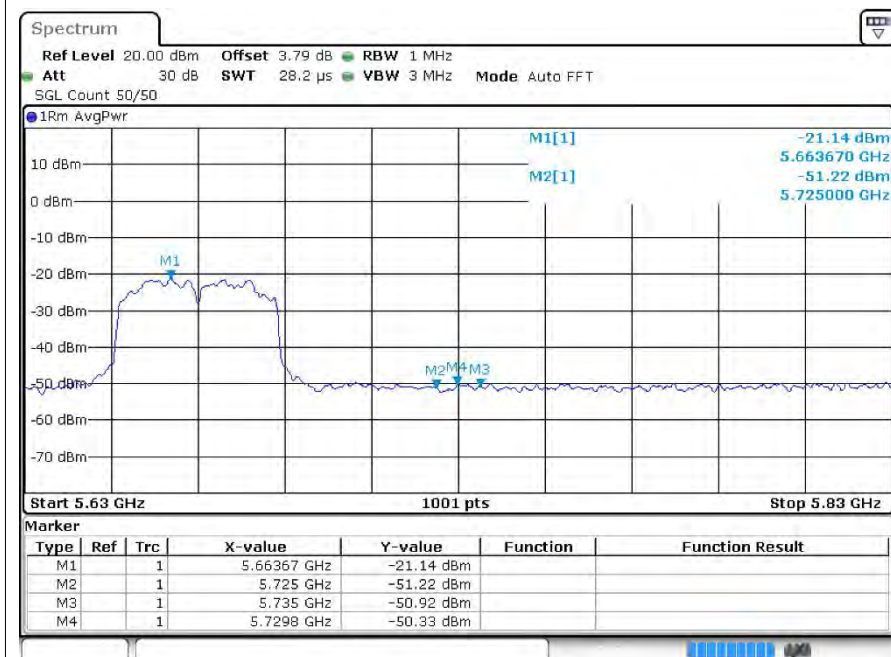

Restrict Band ac20 5500MHz Ant1 Peak

Restrict Band ac20 5500MHz Ant1 Average

Restrict Band ac20 5700MHz Ant1 Peak

Restrict Band ac20 5700MHz Ant1 Average

Restrict Band ac40 5190MHz Ant1 Peak

Restrict Band ac40 5190MHz Ant1 Average

Restrict Band ac40 5230MHz Ant1 Peak

Restrict Band ac40 5230MHz Ant1 Average

Restrict Bandac40 5310MHz Ant1 Peak

Restrict Band ac40 5310MHz Ant1 Average

Restrict Band ac40 5510MHz Ant1 Peak

Restrict Band ac40 5510MHz Ant1 Average

Restrict Band ac40 5670MHz Ant1 Peak

Restrict Band ac40 5670MHz Ant1 Average

Restrict Band ac80 5290MHz Ant1 Peak

Restrict Band ac80 5290MHz Ant1 Average

Restrict Band ac80 5530MHz Ant1 Peak

Restrict Band ac80 5530MHz Ant1 Average

Restrict Band ac80 5610MHz Ant1 Peak

Restrict Band ac80 5610MHz Ant1 Average