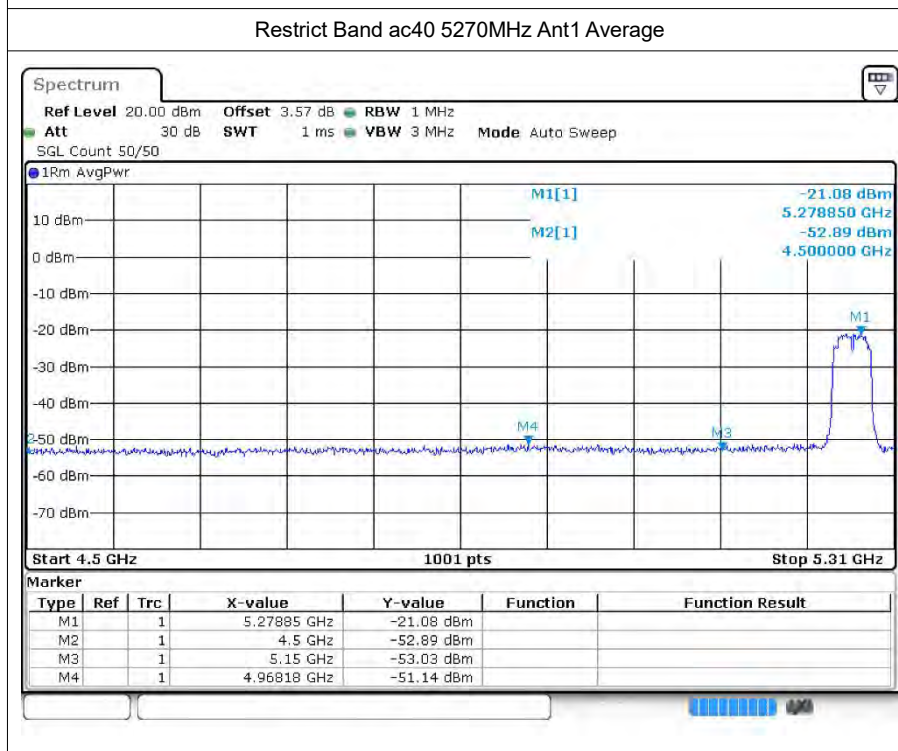

Restrict Band ac20 5500MHz Ant1 Peak

Restrict Band ac20 5500MHz Ant1 Average

Restrict Band ac20 5700MHz Ant1 Peak

Restrict Band ac20 5700MHz Ant1 Average

Restrict Band ac40 5190MHz Ant1 Peak

Restrict Band ac40 5190MHz Ant1 Average

Restrict Band ac40 5230MHz Ant1 Peak

Restrict Band ac40 5230MHz Ant1 Average

Restrict Bandac40 5310MHz Ant1 Peak

Restrict Band ac40 5310MHz Ant1 Average

Restrict Band ac40 5510MHz Ant1 Peak

Restrict Band ac40 5510MHz Ant1 Average