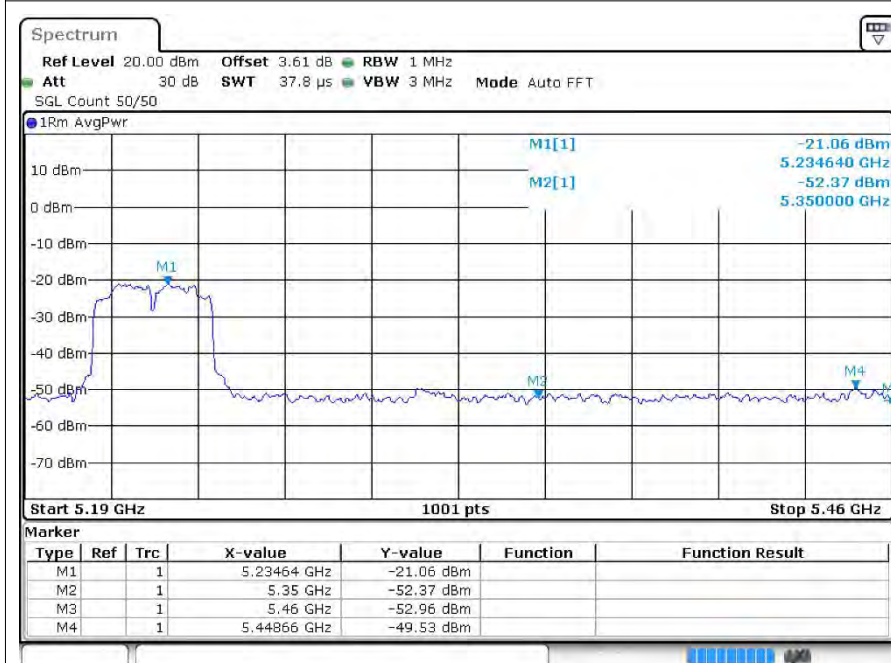

Restrict Bandn40 5230MHz Ant1 Peak

Restrict Band n40 5230MHz Ant1 Average

Restrict Bandn40 5310MHz Ant1 Peak

Restrict Band n40 5310MHz Ant1 Average

Restrict Bandn40 5510MHz Ant1 Peak

Restrict Band n40 5510MHz Ant1 Average

Restrict Band ac20 5240MHz Ant1 Peak

Restrict Band ac20 5240MHz Ant1 Average

Restrict Band ac20 5260MHz Ant1 Peak

Restrict Band ac20 5260MHz Ant1 Average

Restrict Band ac20 5320MHz Ant1 Peak

Restrict Band ac20 5320MHz Ant1 Average

Restrict Band ac20 5500MHz Ant1 Peak

Restrict Band ac20 5500MHz Ant1 Average

Restrict Band ac20 5700MHz Ant1 Peak

Restrict Band ac20 5700MHz Ant1 Average

Restrict Band ac40 5190MHz Ant1 Peak

Restrict Band ac40 5190MHz Ant1 Average