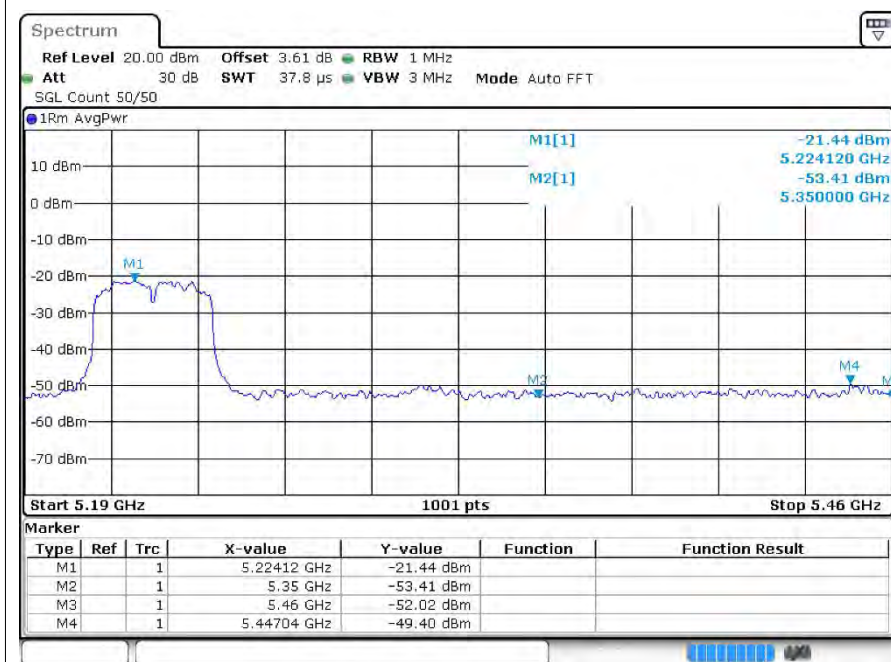

Restrict Band ac20 5500MHz Ant1 Peak

Restrict Band ac20 5500MHz Ant1 Average

Restrict Band ac20 5700MHz Ant1 Peak

Restrict Band ac20 5700MHz Ant1 Average

Restrict Band ac40 5190MHz Ant1 Peak

Restrict Band ac40 5190MHz Ant1 Average

Restrict Band ac40 5230MHz Ant1 Peak

Restrict Band ac40 5230MHz Ant1 Average

Restrict Bandac40 5310MHz Ant1 Peak

Restrict Band ac40 5310MHz Ant1 Average

Restrict Band ac40 5510MHz Ant1 Peak

Restrict Band ac40 5510MHz Ant1 Average

Restrict Band ac40 5670MHz Ant1 Peak

Restrict Band ac40 5670MHz Ant1 Average

Restrict Band ac80 5290MHz Ant1 Peak

Restrict Band ac80 5290MHz Ant1 Average

Restrict Band ac80 5530MHz Ant1 Peak

Restrict Band ac80 5530MHz Ant1 Average