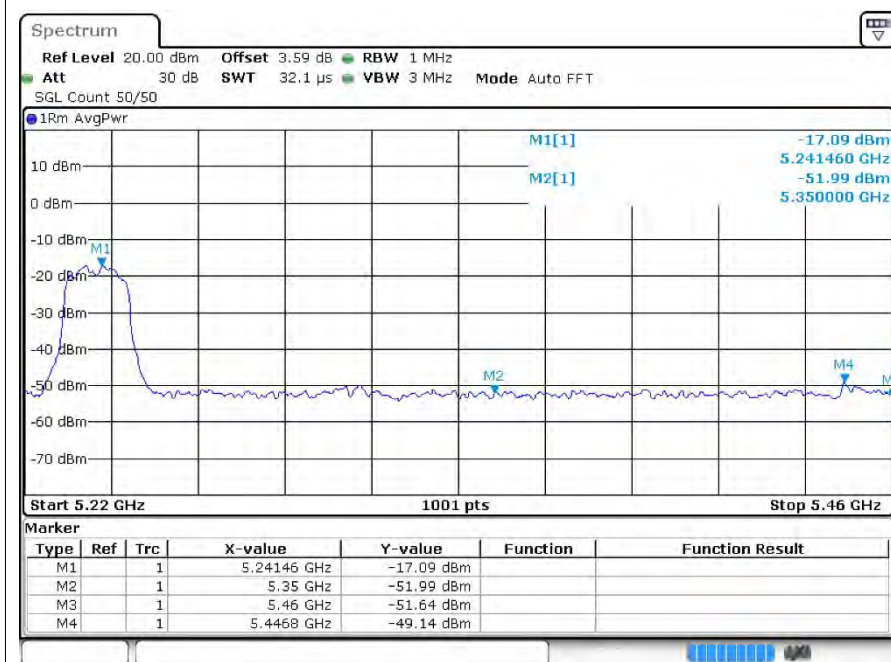

Restrict Bandn40 5230MHz Ant1 Peak

Restrict Band n40 5230MHz Ant1 Average

Restrict Bandn40 5310MHz Ant1 Peak

Restrict Band n40 5310MHz Ant1 Average

Restrict Bandn40 5510MHz Ant1 Peak

Restrict Band n40 5510MHz Ant1 Average

Restrict Band ac20 5240MHz Ant1 Peak

Restrict Band ac20 5240MHz Ant1 Average

Restrict Band ac20 5260MHz Ant1 Peak

Restrict Band ac20 5260MHz Ant1 Average

Restrict Band ac20 5320MHz Ant1 Peak

Restrict Band ac20 5320MHz Ant1 Average

Restrict Band ac20 5500MHz Ant1 Peak

Restrict Band ac20 5500MHz Ant1 Average

Restrict Band ac20 5700MHz Ant1 Peak

Restrict Band ac20 5700MHz Ant1 Average

Restrict Band ac40 5190MHz Ant1 Peak

Restrict Band ac40 5190MHz Ant1 Average