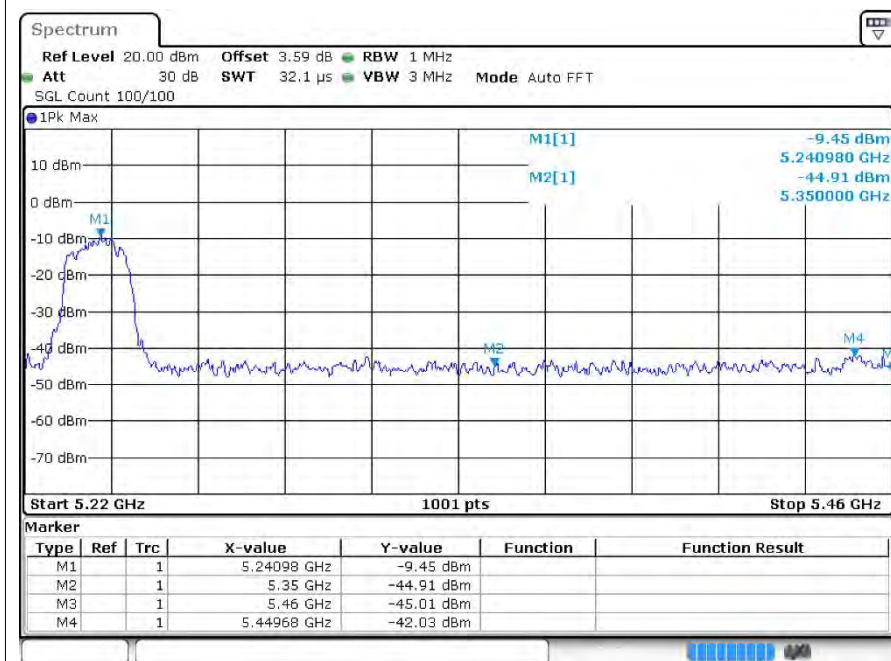

Restrict Band ac20 5240MHz Ant1 Peak

Restrict Band ac20 5240MHz Ant1 Average

Restrict Band ac20 5260MHz Ant1 Peak

Restrict Band ac20 5260MHz Ant1 Average

Restrict Band ac20 5320MHz Ant1 Peak

Restrict Band ac20 5320MHz Ant1 Average