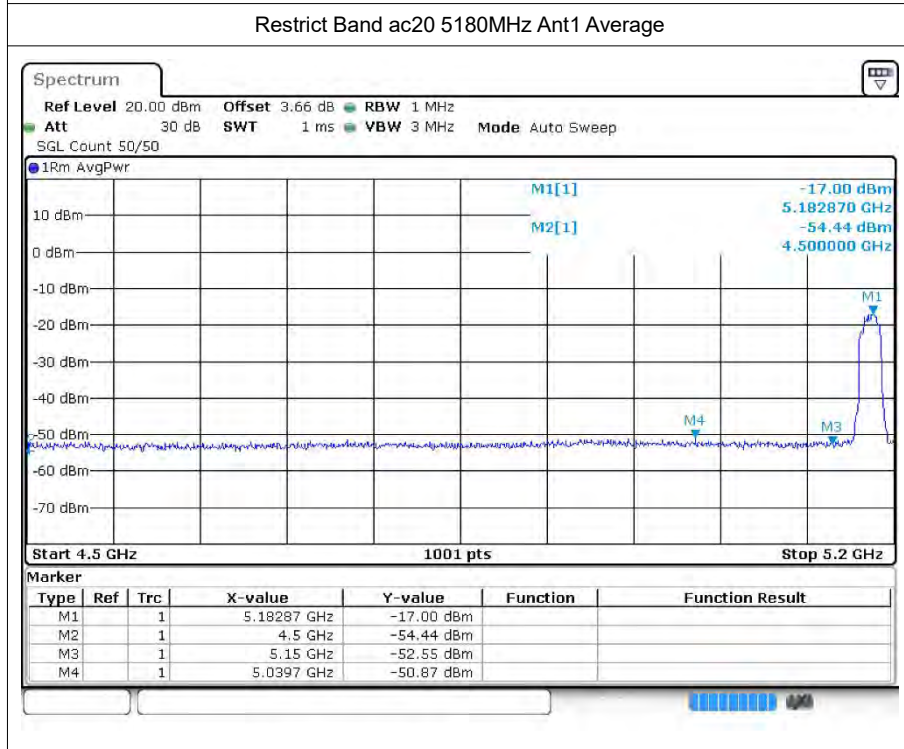

Restrict Bandn40 5230MHz Ant1 Peak

Restrict Band n40 5230MHz Ant1 Average

Restrict Bandn40 5310MHz Ant1 Peak

Restrict Band n40 5310MHz Ant1 Average

Restrict Bandn40 5510MHz Ant1 Peak

Restrict Band n40 5510MHz Ant1 Average

Restrict Band ac20 5240MHz Ant1 Peak

Restrict Band ac20 5240MHz Ant1 Average

Restrict Band ac20 5260MHz Ant1 Peak

Restrict Band ac20 5260MHz Ant1 Average

Restrict Band ac20 5320MHz Ant1 Peak

Restrict Band ac20 5320MHz Ant1 Average

Restrict Band ac20 5500MHz Ant1 Peak

Restrict Band ac20 5500MHz Ant1 Average

Restrict Band ac20 5700MHz Ant1 Peak

Restrict Band ac20 5700MHz Ant1 Average

Restrict Band ac40 5190MHz Ant1 Peak

Restrict Band ac40 5190MHz Ant1 Average