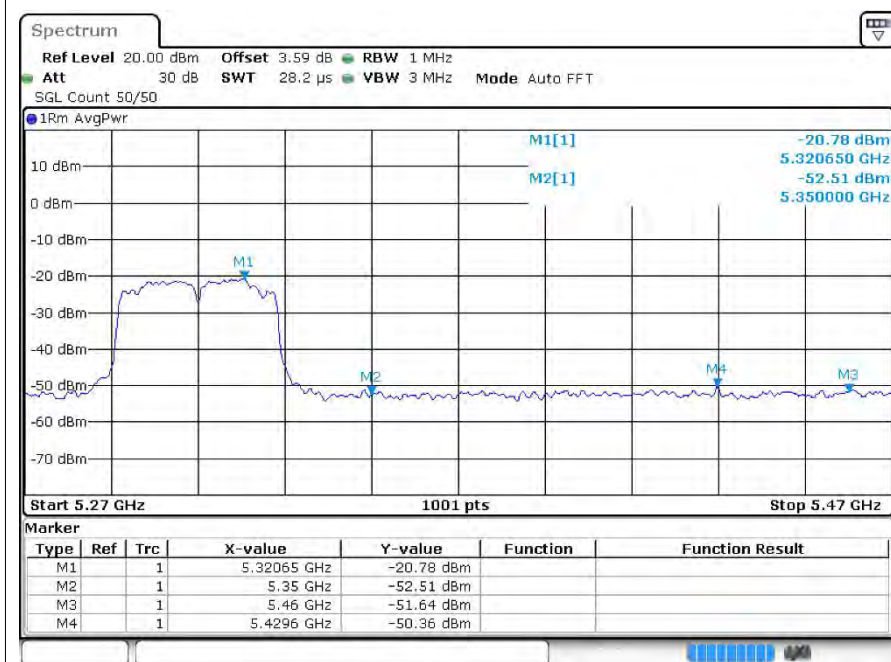

Restrict Band ac20 5500MHz Ant1 Peak

Restrict Band ac20 5500MHz Ant1 Average

Restrict Band ac20 5700MHz Ant1 Peak

Restrict Band ac20 5700MHz Ant1 Average

Restrict Band ac40 5190MHz Ant1 Peak

Restrict Band ac40 5190MHz Ant1 Average

Restrict Band ac40 5230MHz Ant1 Peak

Restrict Band ac40 5230MHz Ant1 Average

Restrict Bandac40 5310MHz Ant1 Peak

Restrict Band ac40 5310MHz Ant1 Average

Restrict Band ac40 5510MHz Ant1 Peak

Restrict Band ac40 5510MHz Ant1 Average

Restrict Band ac40 5670MHz Ant1 Peak

Restrict Band ac40 5670MHz Ant1 Average

Restrict Band ac80 5290MHz Ant1 Peak

Restrict Band ac80 5290MHz Ant1 Average

Restrict Band ac80 5530MHz Ant1 Peak

Restrict Band ac80 5530MHz Ant1 Average

Restrict Band ac80 5610MHz Ant1 Peak

Restrict Band ac80 5610MHz Ant1 Average