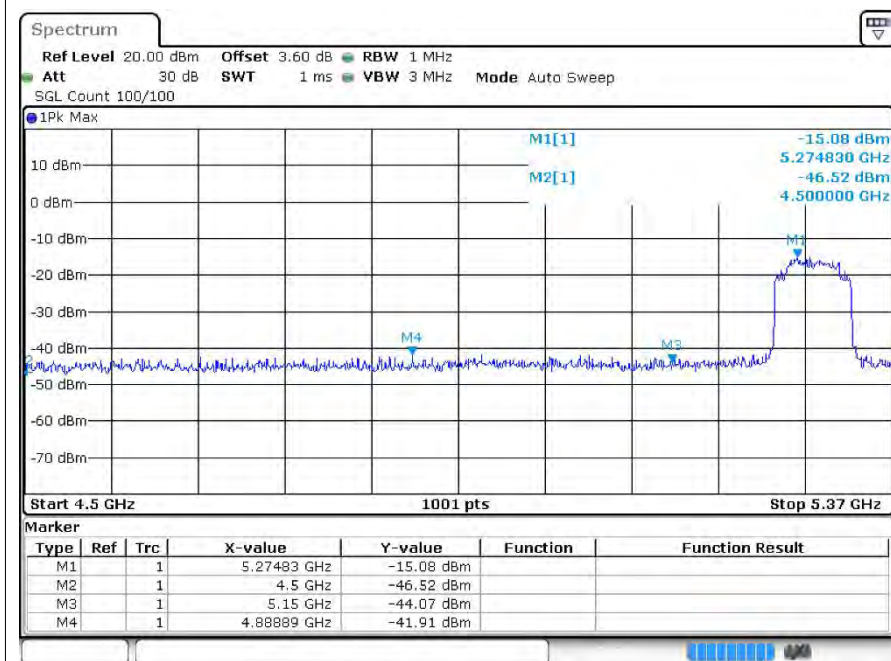

Restrict Band ac40 5670MHz Ant1 Peak

Restrict Band ac40 5670MHz Ant1 Average

Restrict Band ac80 5290MHz Ant1 Peak

Restrict Band ac80 5290MHz Ant1 Average

Restrict Band ac80 5530MHz Ant1 Peak

Restrict Band ac80 5530MHz Ant1 Average

Restrict Band ac80 5610MHz Ant1 Peak

Restrict Band ac80 5610MHz Ant1 Average