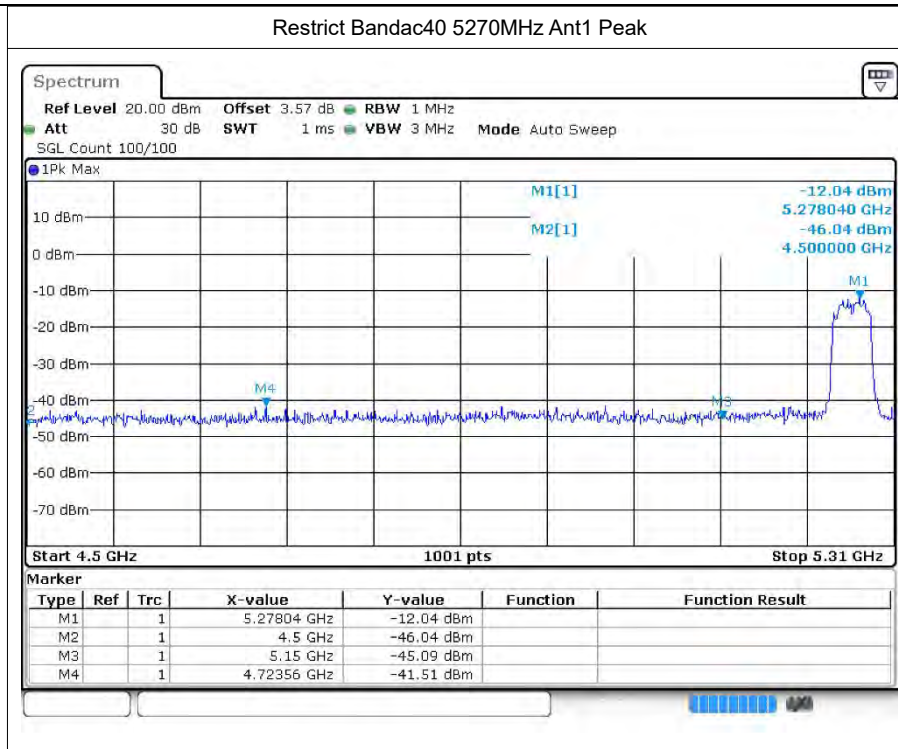

Restrict Band ac20 5500MHz Ant1 Peak

Restrict Band ac20 5500MHz Ant1 Average

Restrict Band ac20 5700MHz Ant1 Peak

Restrict Band ac20 5700MHz Ant1 Average

Restrict Band ac40 5190MHz Ant1 Peak

Restrict Band ac40 5190MHz Ant1 Average

Restrict Band ac40 5230MHz Ant1 Peak

Restrict Band ac40 5230MHz Ant1 Average

Restrict Bandac40 5310MHz Ant1 Peak

Restrict Band ac40 5310MHz Ant1 Average

Restrict Band ac40 5510MHz Ant1 Peak

Restrict Band ac40 5510MHz Ant1 Average