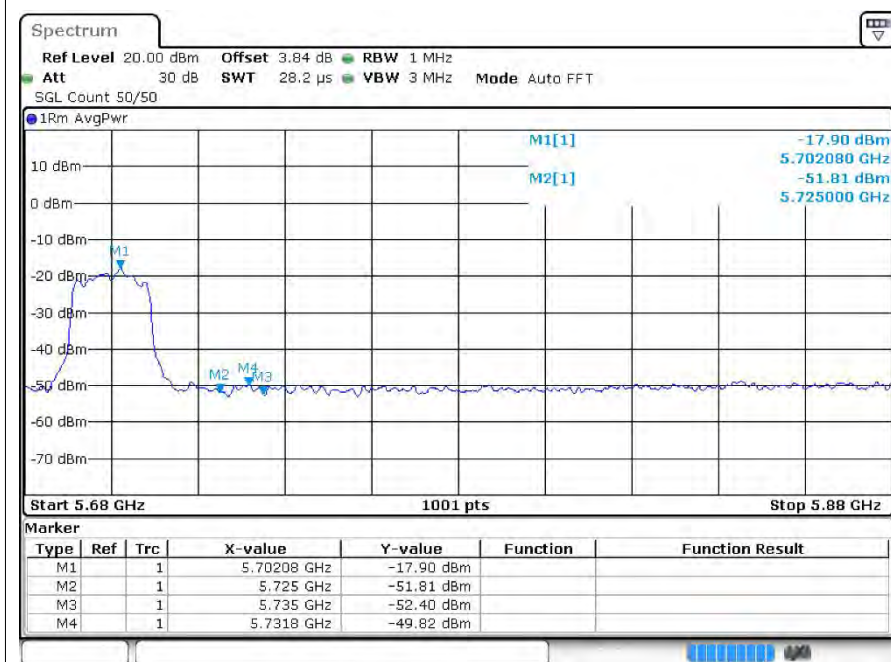

Restrict Band ac20 5500MHz Ant1 Peak

Restrict Band ac20 5500MHz Ant1 Average

Restrict Band ac20 5700MHz Ant1 Peak

Restrict Band ac20 5700MHz Ant1 Average

Restrict Band ac40 5190MHz Ant1 Peak

Restrict Band ac40 5190MHz Ant1 Average

Restrict Band ac40 5230MHz Ant1 Peak

Restrict Band ac40 5230MHz Ant1 Average

Restrict Bandac40 5310MHz Ant1 Peak

Restrict Band ac40 5310MHz Ant1 Average

Restrict Band ac40 5510MHz Ant1 Peak

Restrict Band ac40 5510MHz Ant1 Average

Restrict Band ac40 5670MHz Ant1 Peak

Restrict Band ac40 5670MHz Ant1 Average

Restrict Band ac80 5290MHz Ant1 Peak

Restrict Band ac80 5290MHz Ant1 Average

Restrict Band ac80 5530MHz Ant1 Peak

Restrict Band ac80 5530MHz Ant1 Average