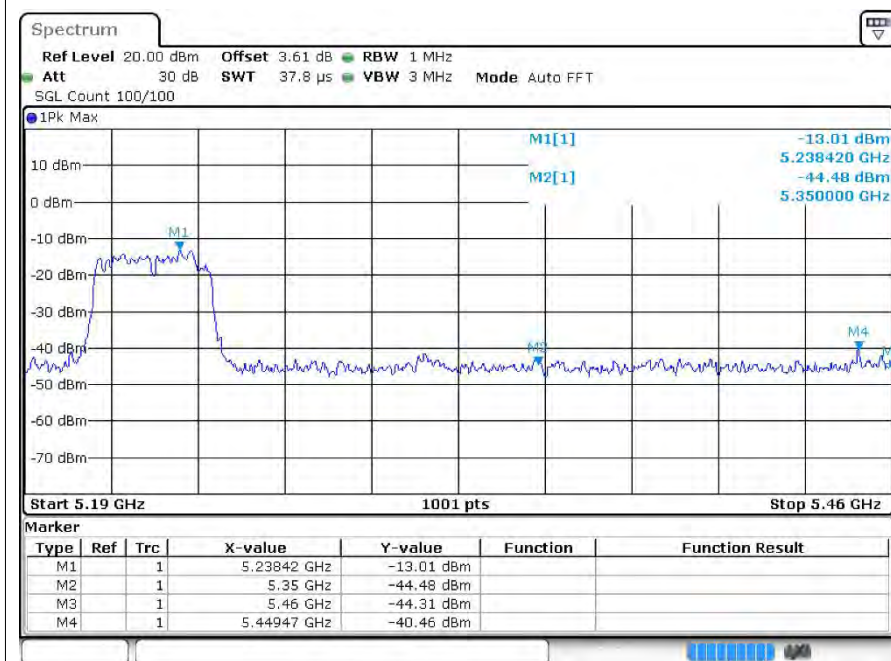

Restrict Bandn40 5230MHz Ant1 Peak

Restrict Band n40 5230MHz Ant1 Average

Restrict Bandn40 5310MHz Ant1 Peak

Restrict Band n40 5310MHz Ant1 Average

Restrict Bandn40 5510MHz Ant1 Peak

Restrict Band n40 5510MHz Ant1 Average

Restrict Band ac20 5240MHz Ant1 Peak

Restrict Band ac20 5240MHz Ant1 Average

Restrict Band ac20 5260MHz Ant1 Peak

Restrict Band ac20 5260MHz Ant1 Average

Restrict Band ac20 5320MHz Ant1 Peak

Restrict Band ac20 5320MHz Ant1 Average