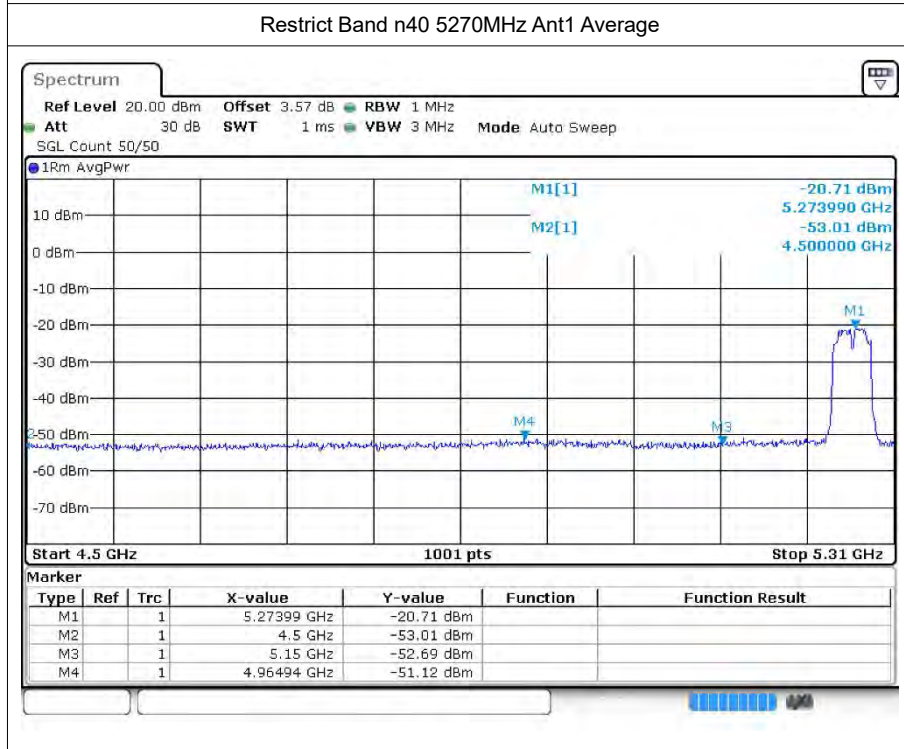

Restrict Bandn40 5230MHz Ant1 Peak

Restrict Band n40 5230MHz Ant1 Average

Restrict Bandn40 5310MHz Ant1 Peak

Restrict Band n40 5310MHz Ant1 Average

Restrict Bandn40 5510MHz Ant1 Peak

Restrict Band n40 5510MHz Ant1 Average

Restrict Band ac20 5240MHz Ant1 Peak

Restrict Band ac20 5240MHz Ant1 Average

Restrict Band ac20 5260MHz Ant1 Peak

Restrict Band ac20 5260MHz Ant1 Average

Restrict Band ac20 5320MHz Ant1 Peak

Restrict Band ac20 5320MHz Ant1 Average