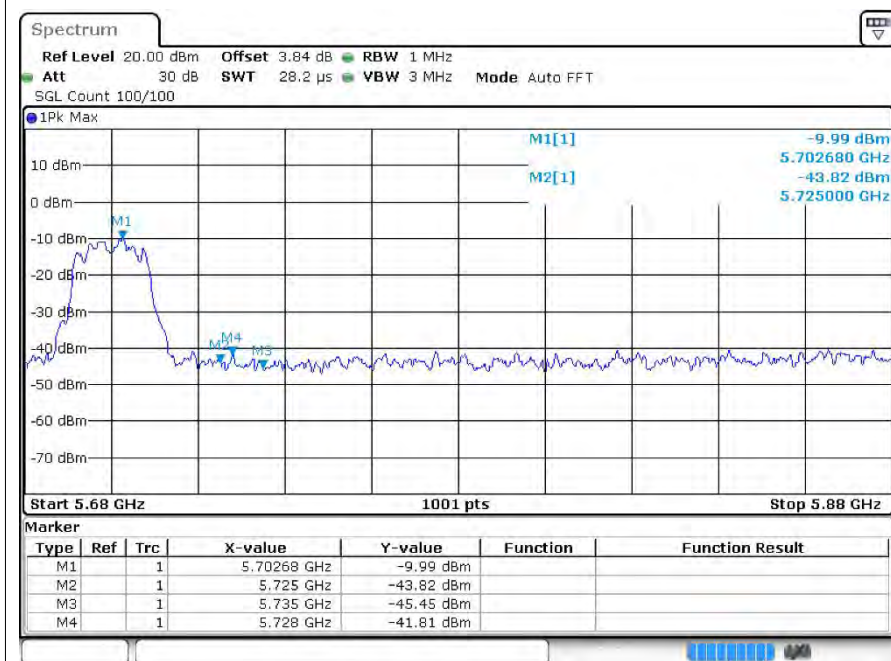

Restrict Band ac20 5500MHz Ant1 Peak

Restrict Band ac20 5500MHz Ant1 Average

Restrict Band ac20 5700MHz Ant1 Peak

Restrict Band ac20 5700MHz Ant1 Average

Restrict Band ac40 5190MHz Ant1 Peak

Restrict Band ac40 5190MHz Ant1 Average

Restrict Band ac40 5230MHz Ant1 Peak

Restrict Band ac40 5230MHz Ant1 Average

Restrict Bandac40 5310MHz Ant1 Peak

Restrict Band ac40 5310MHz Ant1 Average

Restrict Band ac40 5510MHz Ant1 Peak

Restrict Band ac40 5510MHz Ant1 Average