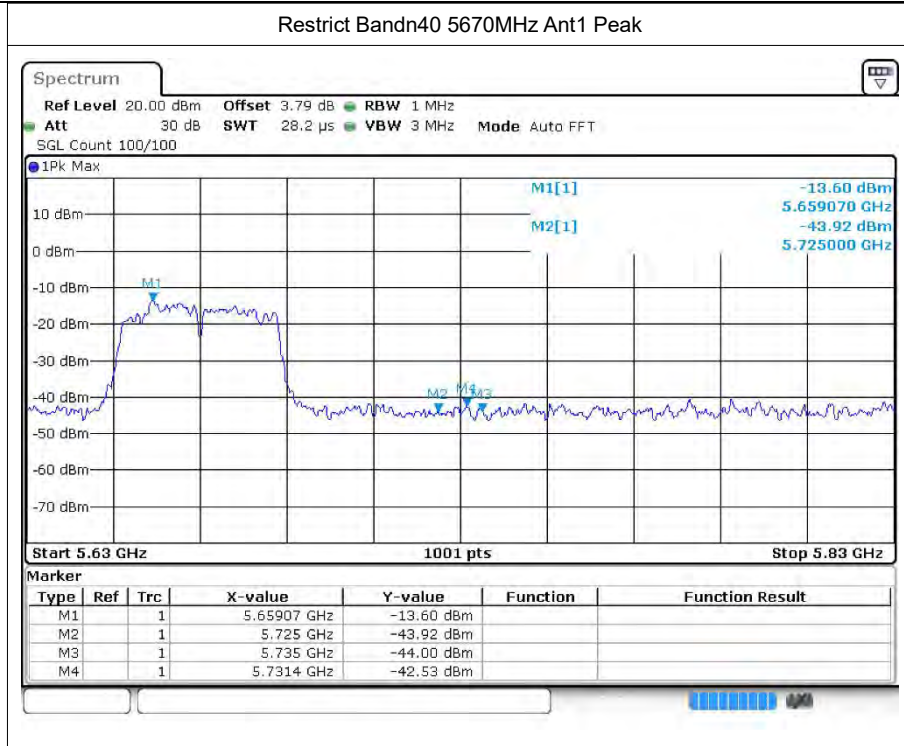

Restrict Bandn40 5230MHz Ant1 Peak

Restrict Band n40 5230MHz Ant1 Average

Restrict Bandn40 5310MHz Ant1 Peak

Restrict Band n40 5310MHz Ant1 Average

Restrict Bandn40 5510MHz Ant1 Peak

Restrict Band n40 5510MHz Ant1 Average

Restrict Band ac20 5240MHz Ant1 Peak

Restrict Band ac20 5240MHz Ant1 Average

Restrict Band ac20 5260MHz Ant1 Peak

Restrict Band ac20 5260MHz Ant1 Average

Restrict Band ac20 5320MHz Ant1 Peak

Restrict Band ac20 5320MHz Ant1 Average

Restrict Band ac20 5500MHz Ant1 Peak

Restrict Band ac20 5500MHz Ant1 Average

Restrict Band ac20 5700MHz Ant1 Peak

Restrict Band ac20 5700MHz Ant1 Average

Restrict Band ac40 5190MHz Ant1 Peak

Restrict Band ac40 5190MHz Ant1 Average