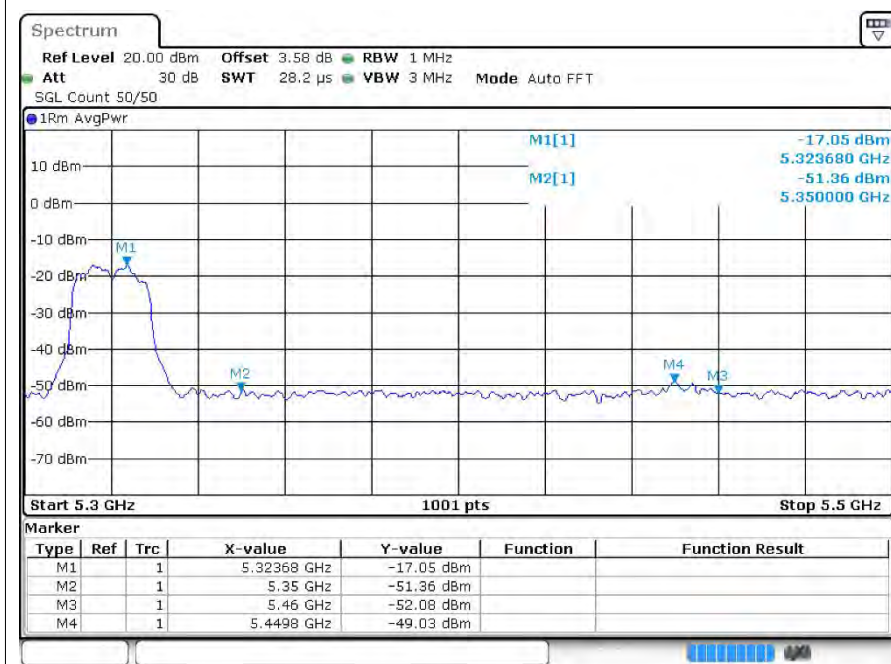

Restrict Band ac20 5240MHz Ant1 Peak

Restrict Band ac20 5240MHz Ant1 Average

Restrict Band ac20 5260MHz Ant1 Peak

Restrict Band ac20 5260MHz Ant1 Average

Restrict Band ac20 5320MHz Ant1 Peak

Restrict Band ac20 5320MHz Ant1 Average

Restrict Band ac20 5500MHz Ant1 Peak

Restrict Band ac20 5500MHz Ant1 Average

Restrict Band ac20 5700MHz Ant1 Peak

Restrict Band ac20 5700MHz Ant1 Average

Restrict Band ac40 5190MHz Ant1 Peak

Restrict Band ac40 5190MHz Ant1 Average