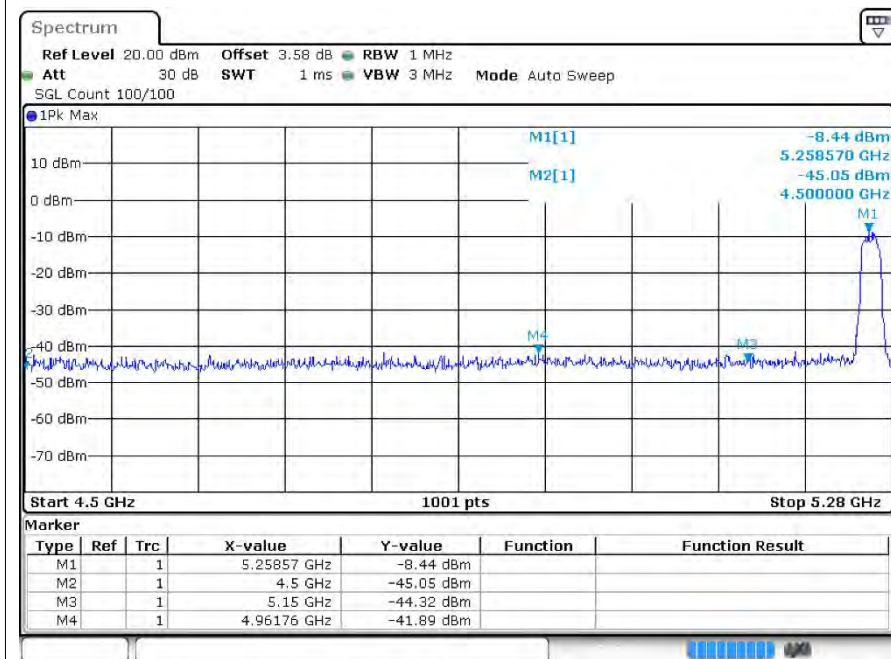

Restrict Band ac20 5240MHz Ant1 Peak

Restrict Band ac20 5240MHz Ant1 Average

Restrict Band ac20 5260MHz Ant1 Peak

Restrict Band ac20 5260MHz Ant1 Average

Restrict Band ac20 5320MHz Ant1 Peak

Restrict Band ac20 5320MHz Ant1 Average

Restrict Band ac20 5500MHz Ant1 Peak

Restrict Band ac20 5500MHz Ant1 Average

Restrict Band ac20 5700MHz Ant1 Peak

Restrict Band ac20 5700MHz Ant1 Average

Restrict Band ac40 5190MHz Ant1 Peak

Restrict Band ac40 5190MHz Ant1 Average