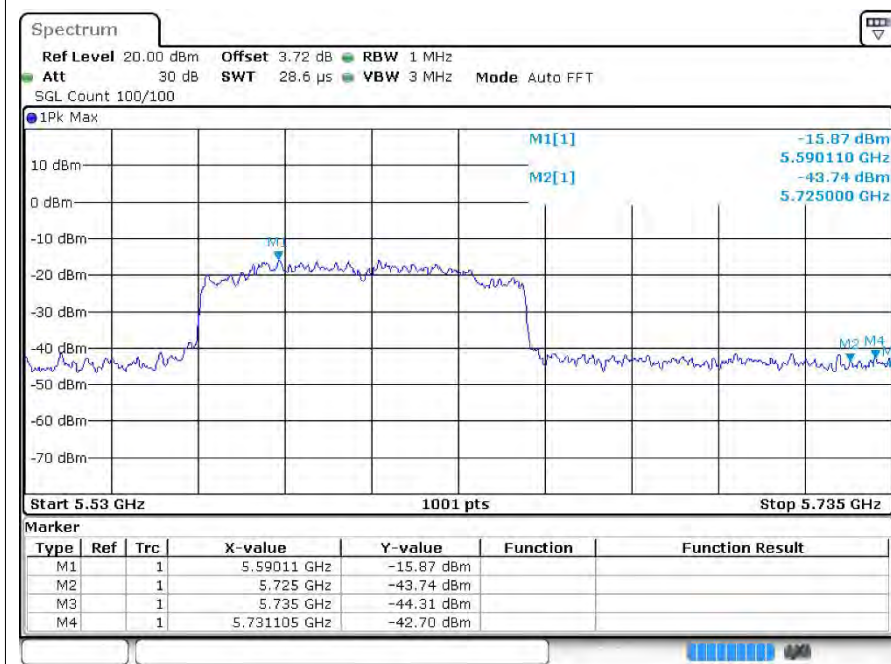

Restrict Band ac40 5670MHz Ant1 Peak

Restrict Band ac40 5670MHz Ant1 Average

Restrict Band ac80 5290MHz Ant1 Peak

Restrict Band ac80 5290MHz Ant1 Average

Restrict Band ac80 5530MHz Ant1 Peak

Restrict Band ac80 5530MHz Ant1 Average

Restrict Band ac80 5610MHz Ant1 Peak

Restrict Band ac80 5610MHz Ant1 Average