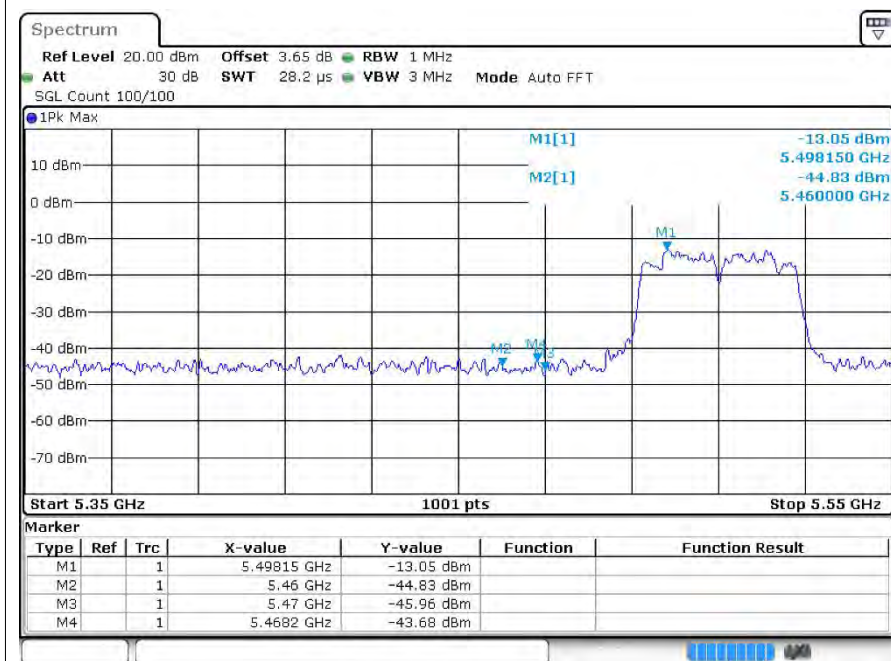

Restrict Band ac20 5500MHz Ant1 Peak

Restrict Band ac20 5500MHz Ant1 Average

Restrict Band ac20 5700MHz Ant1 Peak

Restrict Band ac20 5700MHz Ant1 Average

Restrict Band ac40 5190MHz Ant1 Peak

Restrict Band ac40 5190MHz Ant1 Average

Restrict Band ac40 5230MHz Ant1 Peak

Restrict Band ac40 5230MHz Ant1 Average

Restrict Bandac40 5310MHz Ant1 Peak

Restrict Band ac40 5310MHz Ant1 Average

Restrict Band ac40 5510MHz Ant1 Peak

Restrict Band ac40 5510MHz Ant1 Average

Restrict Band ac40 5670MHz Ant1 Peak

Restrict Band ac40 5670MHz Ant1 Average

Restrict Band ac80 5290MHz Ant1 Peak

Restrict Band ac80 5290MHz Ant1 Average

Restrict Band ac80 5530MHz Ant1 Peak

Restrict Band ac80 5530MHz Ant1 Average

Restrict Band ac80 5610MHz Ant1 Peak

Restrict Band ac80 5610MHz Ant1 Average