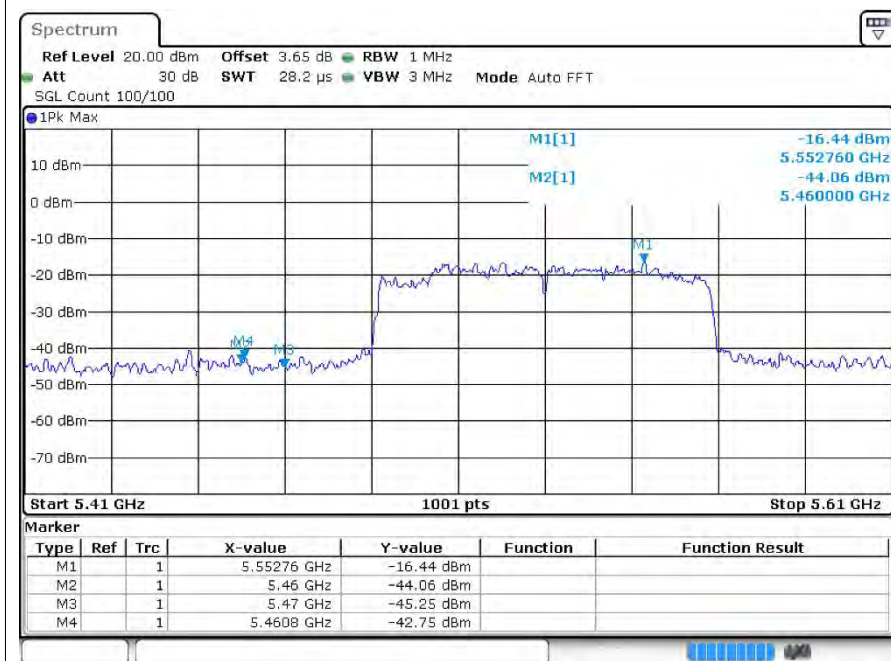

Restrict Band ac40 5670MHz Ant1 Peak

Restrict Band ac40 5670MHz Ant1 Average

Restrict Band ac80 5290MHz Ant1 Peak

Restrict Band ac80 5290MHz Ant1 Average

Restrict Band ac80 5530MHz Ant1 Peak

Restrict Band ac80 5530MHz Ant1 Average

Restrict Band ac80 5610MHz Ant1 Peak

Restrict Band ac80 5610MHz Ant1 Average