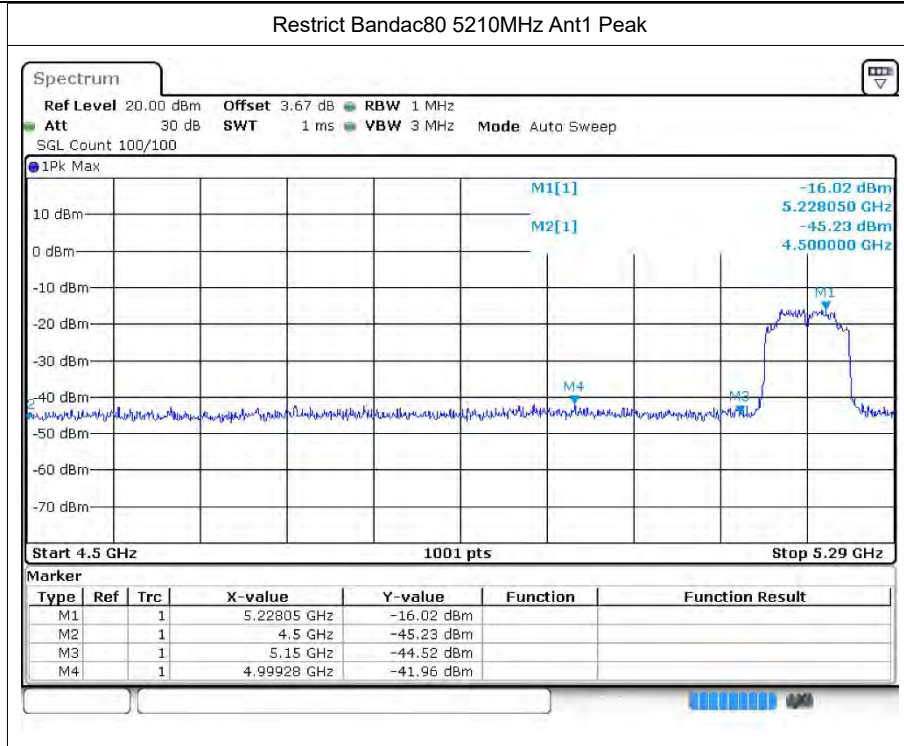

Restrict Band ac40 5230MHz Ant1 Peak

Restrict Band ac40 5230MHz Ant1 Average

Restrict Bandac40 5310MHz Ant1 Peak

Restrict Band ac40 5310MHz Ant1 Average

Restrict Band ac40 5510MHz Ant1 Peak

Restrict Band ac40 5510MHz Ant1 Average

Restrict Band ac40 5670MHz Ant1 Peak

Restrict Band ac40 5670MHz Ant1 Average

Restrict Band ac80 5290MHz Ant1 Peak

Restrict Band ac80 5290MHz Ant1 Average

Restrict Band ac80 5530MHz Ant1 Peak

Restrict Band ac80 5530MHz Ant1 Average