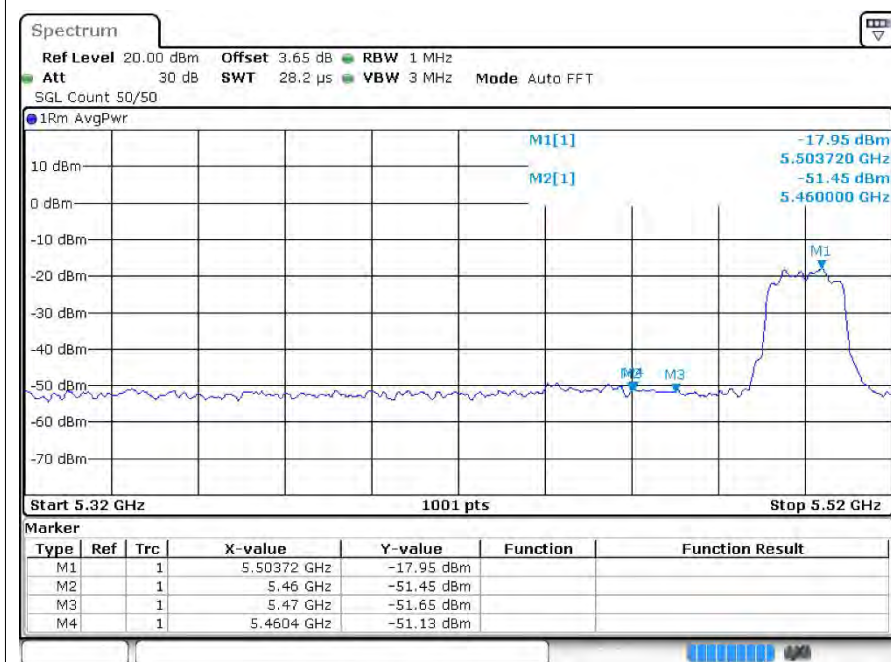

Restrict Band ac20 5240MHz Ant1 Peak

Restrict Band ac20 5240MHz Ant1 Average

Restrict Band ac20 5260MHz Ant1 Peak

Restrict Band ac20 5260MHz Ant1 Average

Restrict Band ac20 5320MHz Ant1 Peak

Restrict Band ac20 5320MHz Ant1 Average

Restrict Band ac20 5500MHz Ant1 Peak

Restrict Band ac20 5500MHz Ant1 Average

Restrict Band ac20 5700MHz Ant1 Peak

Restrict Band ac20 5700MHz Ant1 Average

Restrict Band ac40 5190MHz Ant1 Peak

Restrict Band ac40 5190MHz Ant1 Average