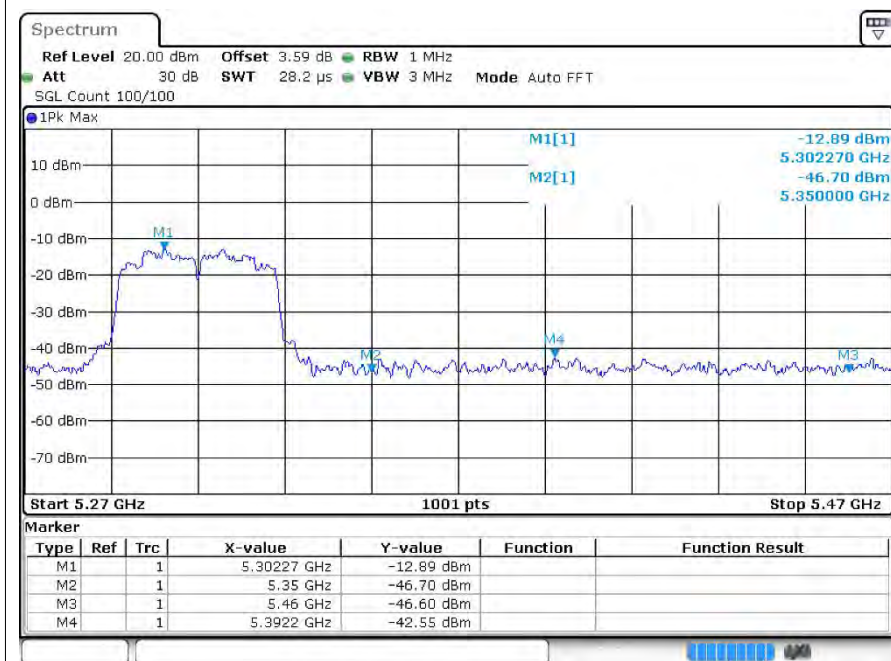

Restrict Bandn40 5230MHz Ant1 Peak

Restrict Band n40 5230MHz Ant1 Average

Restrict Bandn40 5310MHz Ant1 Peak

Restrict Band n40 5310MHz Ant1 Average

Restrict Bandn40 5510MHz Ant1 Peak

Restrict Band n40 5510MHz Ant1 Average

Restrict Band ac20 5240MHz Ant1 Peak

Restrict Band ac20 5240MHz Ant1 Average

Restrict Band ac20 5260MHz Ant1 Peak

Restrict Band ac20 5260MHz Ant1 Average

Restrict Band ac20 5320MHz Ant1 Peak

Restrict Band ac20 5320MHz Ant1 Average

Restrict Band ac20 5500MHz Ant1 Peak

Restrict Band ac20 5500MHz Ant1 Average

Restrict Band ac20 5700MHz Ant1 Peak

Restrict Band ac20 5700MHz Ant1 Average

Restrict Band ac40 5190MHz Ant1 Peak

Restrict Band ac40 5190MHz Ant1 Average