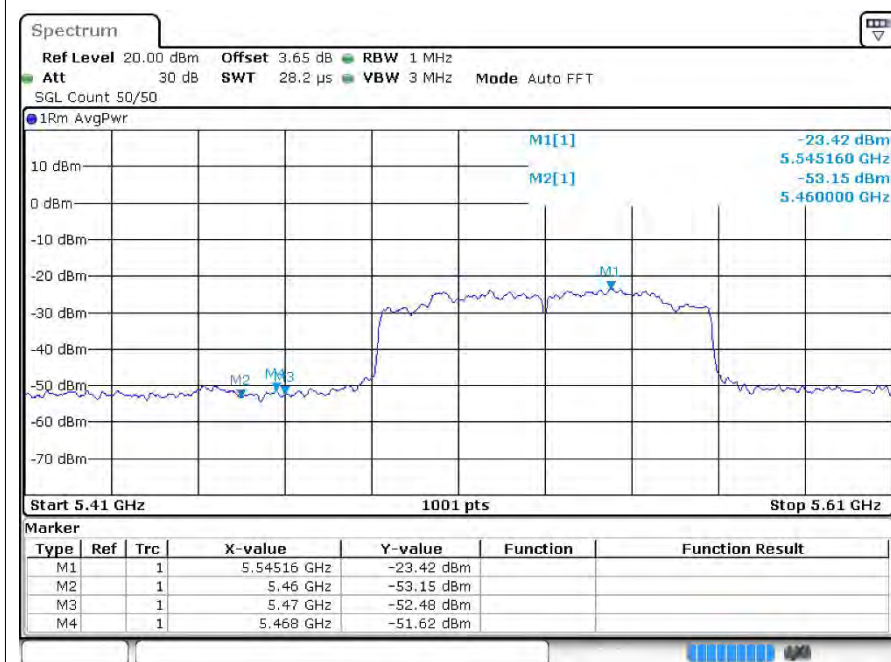

Restrict Band ac40 5230MHz Ant1 Peak

Restrict Band ac40 5230MHz Ant1 Average

Restrict Bandac40 5310MHz Ant1 Peak

Restrict Band ac40 5310MHz Ant1 Average

Restrict Band ac40 5510MHz Ant1 Peak

Restrict Band ac40 5510MHz Ant1 Average

Restrict Band ac40 5670MHz Ant1 Peak

Restrict Band ac40 5670MHz Ant1 Average

Restrict Band ac80 5290MHz Ant1 Peak

Restrict Band ac80 5290MHz Ant1 Average

Restrict Band ac80 5530MHz Ant1 Peak

Restrict Band ac80 5530MHz Ant1 Average

Restrict Band ac80 5610MHz Ant1 Peak

Restrict Band ac80 5610MHz Ant1 Average