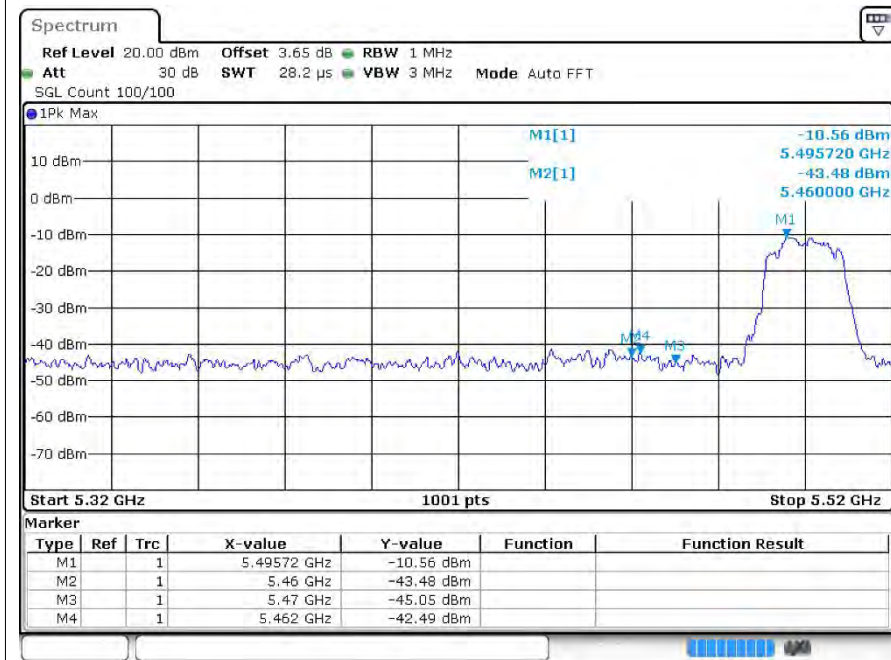

Restrict Band ac20 5240MHz Ant1 Peak

Restrict Band ac20 5240MHz Ant1 Average

Restrict Band ac20 5260MHz Ant1 Peak

Restrict Band ac20 5260MHz Ant1 Average

Restrict Band ac20 5320MHz Ant1 Peak

Restrict Band ac20 5320MHz Ant1 Average

Restrict Band ac20 5500MHz Ant1 Peak

Restrict Band ac20 5500MHz Ant1 Average

Restrict Band ac20 5700MHz Ant1 Peak

Restrict Band ac20 5700MHz Ant1 Average

Restrict Band ac40 5190MHz Ant1 Peak

Restrict Band ac40 5190MHz Ant1 Average