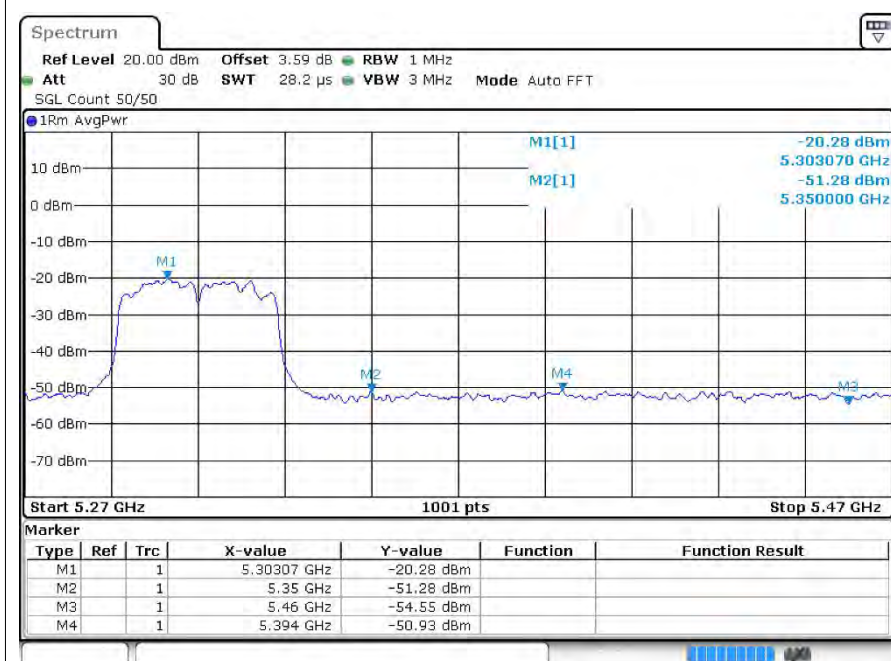

Restrict Bandn40 5230MHz Ant1 Peak

Restrict Band n40 5230MHz Ant1 Average

Restrict Bandn40 5310MHz Ant1 Peak

Restrict Band n40 5310MHz Ant1 Average

Restrict Bandn40 5510MHz Ant1 Peak

Restrict Band n40 5510MHz Ant1 Average

Restrict Band ac20 5240MHz Ant1 Peak

Restrict Band ac20 5240MHz Ant1 Average

Restrict Band ac20 5260MHz Ant1 Peak

Restrict Band ac20 5260MHz Ant1 Average

Restrict Band ac20 5320MHz Ant1 Peak

Restrict Band ac20 5320MHz Ant1 Average

Restrict Band ac20 5500MHz Ant1 Peak

Restrict Band ac20 5500MHz Ant1 Average

Restrict Band ac20 5700MHz Ant1 Peak

Restrict Band ac20 5700MHz Ant1 Average

Restrict Band ac40 5190MHz Ant1 Peak

Restrict Band ac40 5190MHz Ant1 Average