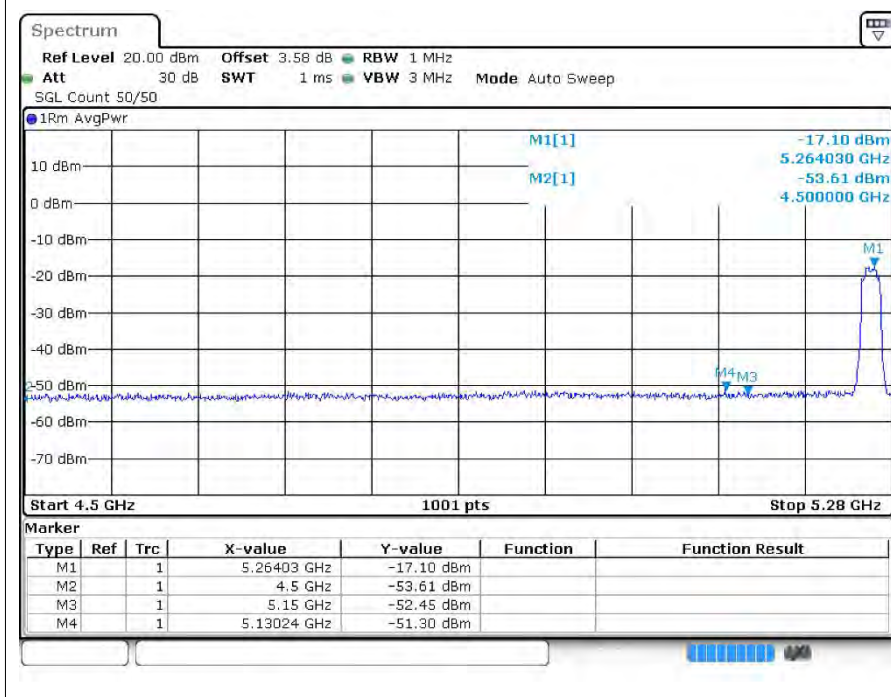

Restrict Band ac20 5240MHz Ant1 Peak

Restrict Band ac20 5240MHz Ant1 Average

Restrict Band ac20 5260MHz Ant1 Peak

Restrict Band ac20 5260MHz Ant1 Average

Restrict Band ac20 5320MHz Ant1 Peak

Restrict Band ac20 5320MHz Ant1 Average

Restrict Band ac20 5500MHz Ant1 Peak

Restrict Band ac20 5500MHz Ant1 Average

Restrict Band ac20 5700MHz Ant1 Peak

Restrict Band ac20 5700MHz Ant1 Average

Restrict Band ac40 5190MHz Ant1 Peak

Restrict Band ac40 5190MHz Ant1 Average