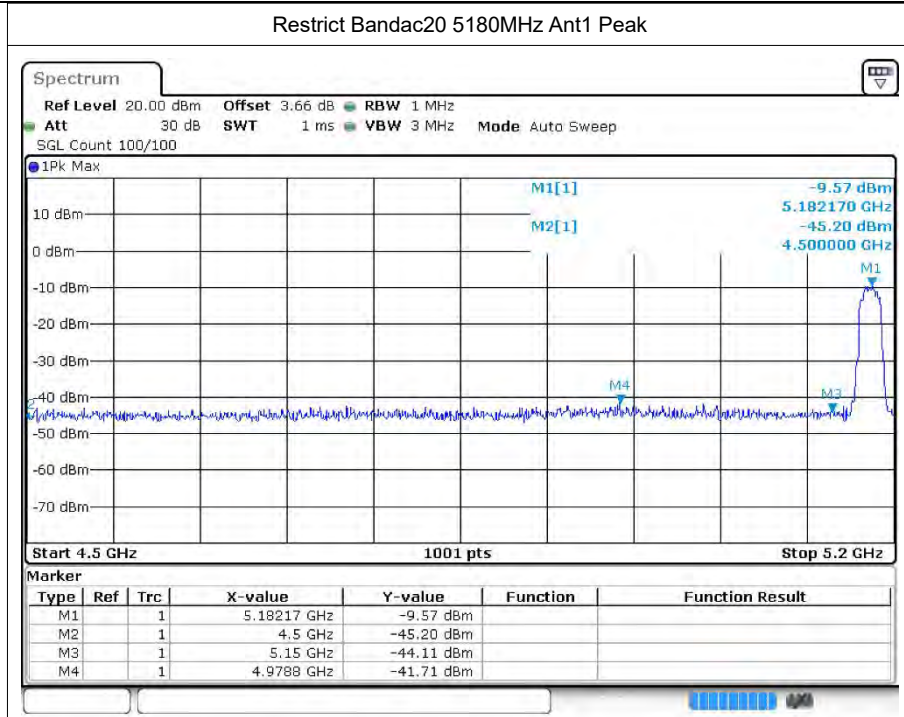

Restrict Bandn40 5230MHz Ant1 Peak

Restrict Band n40 5230MHz Ant1 Average

Restrict Bandn40 5310MHz Ant1 Peak

Restrict Band n40 5310MHz Ant1 Average

Restrict Bandn40 5510MHz Ant1 Peak

Restrict Band n40 5510MHz Ant1 Average

Restrict Band ac20 5240MHz Ant1 Peak

Restrict Band ac20 5240MHz Ant1 Average

Restrict Band ac20 5260MHz Ant1 Peak

Restrict Band ac20 5260MHz Ant1 Average

Restrict Band ac20 5320MHz Ant1 Peak

Restrict Band ac20 5320MHz Ant1 Average

Restrict Band ac20 5500MHz Ant1 Peak

Restrict Band ac20 5500MHz Ant1 Average

Restrict Band ac20 5700MHz Ant1 Peak

Restrict Band ac20 5700MHz Ant1 Average

Restrict Band ac40 5190MHz Ant1 Peak

Restrict Band ac40 5190MHz Ant1 Average