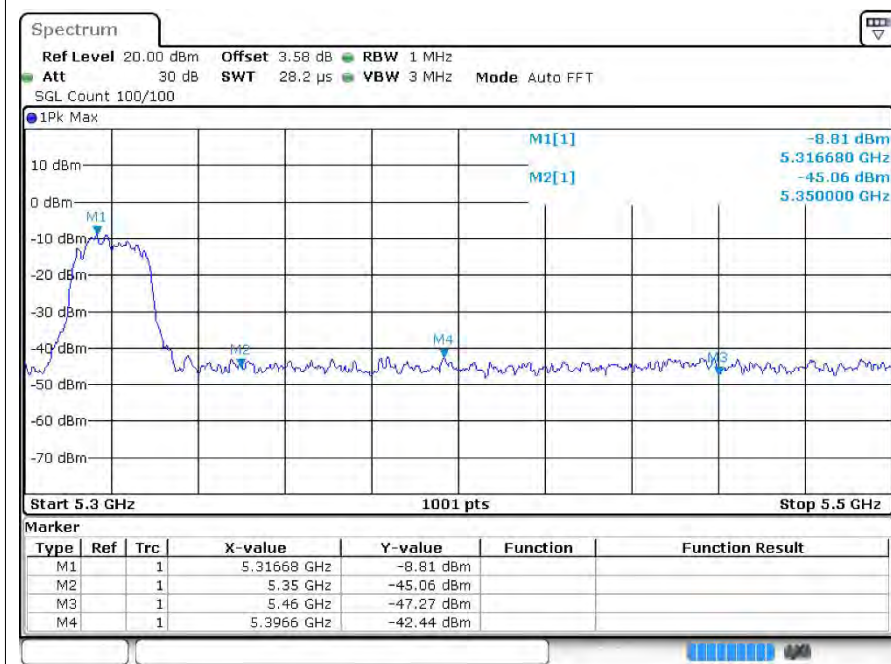

Restrict Band ac20 5240MHz Ant1 Peak

Restrict Band ac20 5240MHz Ant1 Average

Restrict Band ac20 5260MHz Ant1 Peak

Restrict Band ac20 5260MHz Ant1 Average

Restrict Band ac20 5320MHz Ant1 Peak

Restrict Band ac20 5320MHz Ant1 Average

Restrict Band ac20 5500MHz Ant1 Peak

Restrict Band ac20 5500MHz Ant1 Average

Restrict Band ac20 5700MHz Ant1 Peak

Restrict Band ac20 5700MHz Ant1 Average

Restrict Band ac40 5190MHz Ant1 Peak

Restrict Band ac40 5190MHz Ant1 Average