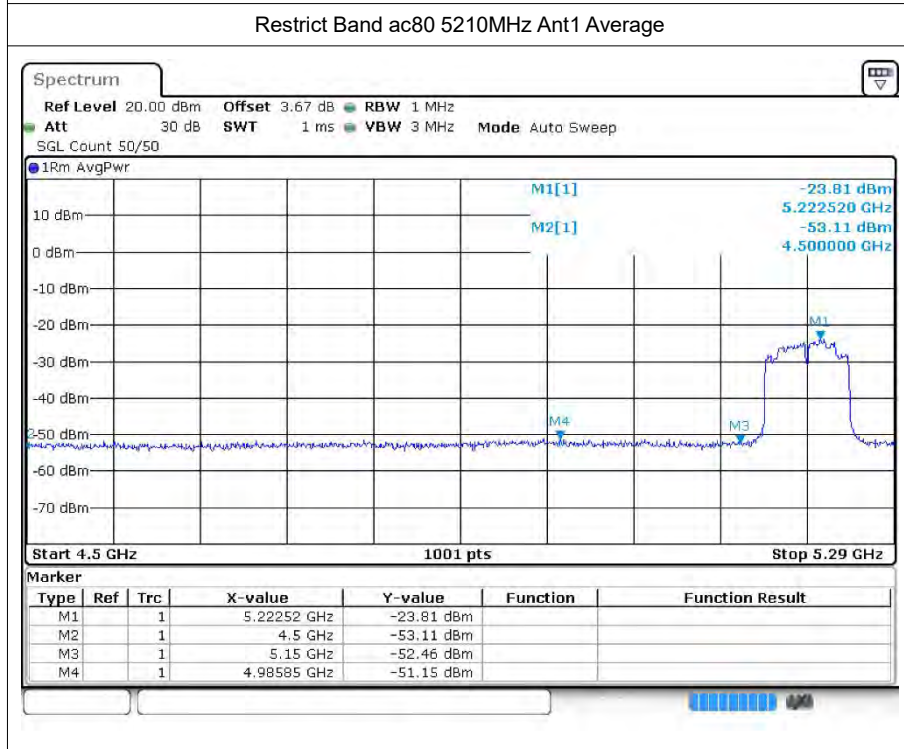

Restrict Band ac20 5500MHz Ant1 Peak

Restrict Band ac20 5500MHz Ant1 Average

Restrict Band ac20 5700MHz Ant1 Peak

Restrict Band ac20 5700MHz Ant1 Average

Restrict Band ac40 5190MHz Ant1 Peak

Restrict Band ac40 5190MHz Ant1 Average

Restrict Band ac40 5230MHz Ant1 Peak

Restrict Band ac40 5230MHz Ant1 Average

Restrict Bandac40 5310MHz Ant1 Peak

Restrict Band ac40 5310MHz Ant1 Average

Restrict Band ac40 5510MHz Ant1 Peak

Restrict Band ac40 5510MHz Ant1 Average

Restrict Band ac40 5670MHz Ant1 Peak

Restrict Band ac40 5670MHz Ant1 Average

Restrict Band ac80 5290MHz Ant1 Peak

Restrict Band ac80 5290MHz Ant1 Average

Restrict Band ac80 5530MHz Ant1 Peak

Restrict Band ac80 5530MHz Ant1 Average

Restrict Band ac80 5610MHz Ant1 Peak

Restrict Band ac80 5610MHz Ant1 Average