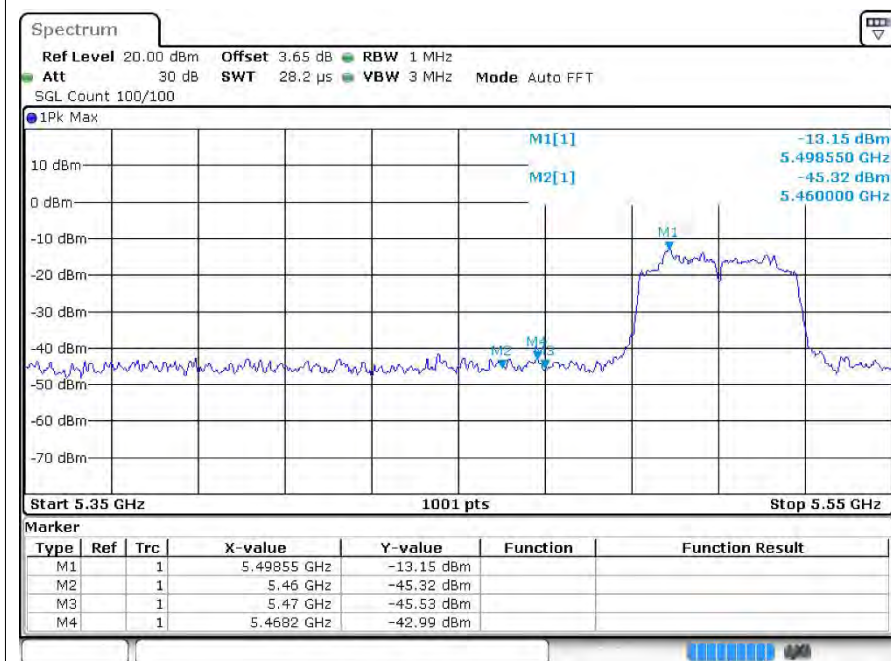

Restrict Bandn40 5230MHz Ant1 Peak

Restrict Band n40 5230MHz Ant1 Average

Restrict Bandn40 5310MHz Ant1 Peak

Restrict Band n40 5310MHz Ant1 Average

Restrict Bandn40 5510MHz Ant1 Peak

Restrict Band n40 5510MHz Ant1 Average

Restrict Band ac20 5240MHz Ant1 Peak

Restrict Band ac20 5240MHz Ant1 Average

Restrict Band ac20 5260MHz Ant1 Peak

Restrict Band ac20 5260MHz Ant1 Average

Restrict Band ac20 5320MHz Ant1 Peak

Restrict Band ac20 5320MHz Ant1 Average

Restrict Band ac20 5500MHz Ant1 Peak

Restrict Band ac20 5500MHz Ant1 Average

Restrict Band ac20 5700MHz Ant1 Peak

Restrict Band ac20 5700MHz Ant1 Average

Restrict Band ac40 5190MHz Ant1 Peak

Restrict Band ac40 5190MHz Ant1 Average