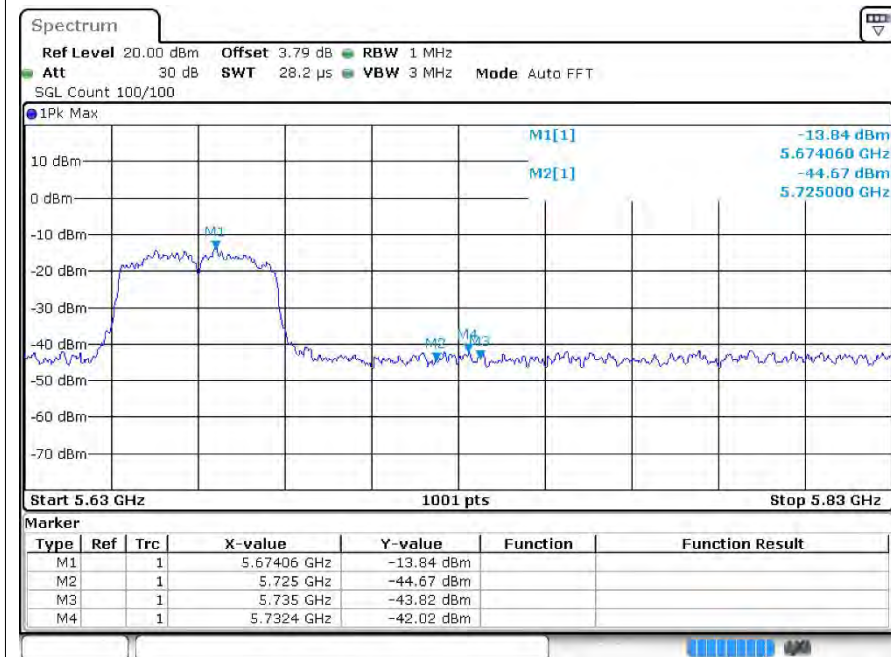

Restrict Band ac40 5230MHz Ant1 Peak

Restrict Band ac40 5230MHz Ant1 Average

Restrict Bandac40 5310MHz Ant1 Peak

Restrict Band ac40 5310MHz Ant1 Average

Restrict Band ac40 5510MHz Ant1 Peak

Restrict Band ac40 5510MHz Ant1 Average

Restrict Band ac40 5670MHz Ant1 Peak

Restrict Band ac40 5670MHz Ant1 Average

Restrict Band ac80 5290MHz Ant1 Peak

Restrict Band ac80 5290MHz Ant1 Average

Restrict Band ac80 5530MHz Ant1 Peak

Restrict Band ac80 5530MHz Ant1 Average

Restrict Band ac80 5610MHz Ant1 Peak

Restrict Band ac80 5610MHz Ant1 Average