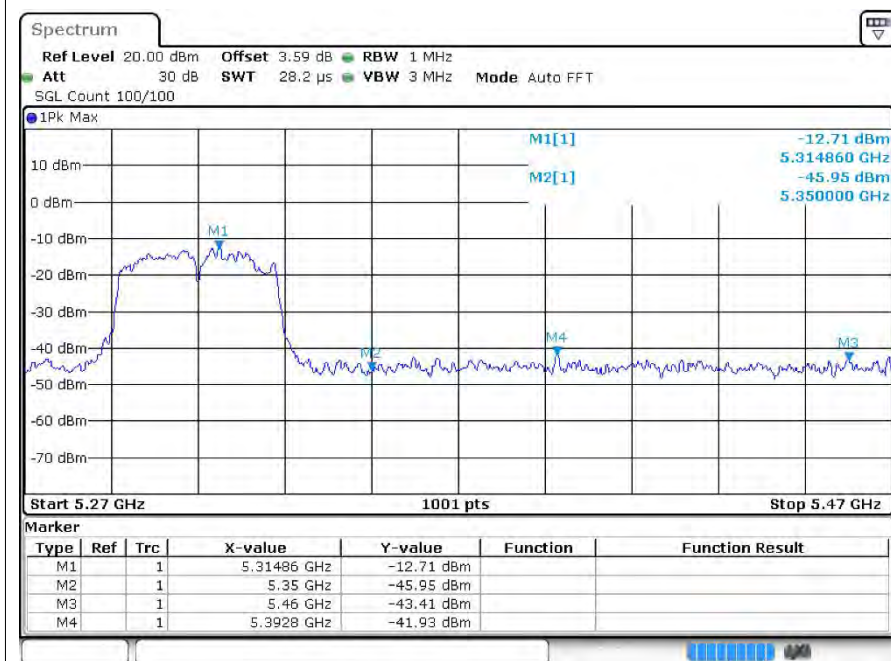

Restrict Band ac20 5500MHz Ant1 Peak

Restrict Band ac20 5500MHz Ant1 Average

Restrict Band ac20 5700MHz Ant1 Peak

Restrict Band ac20 5700MHz Ant1 Average

Restrict Band ac40 5190MHz Ant1 Peak

Restrict Band ac40 5190MHz Ant1 Average

Restrict Band ac40 5230MHz Ant1 Peak

Restrict Band ac40 5230MHz Ant1 Average

Restrict Bandac40 5310MHz Ant1 Peak

Restrict Band ac40 5310MHz Ant1 Average

Restrict Band ac40 5510MHz Ant1 Peak

Restrict Band ac40 5510MHz Ant1 Average

Restrict Band ac40 5670MHz Ant1 Peak

Restrict Band ac40 5670MHz Ant1 Average

Restrict Band ac80 5290MHz Ant1 Peak

Restrict Band ac80 5290MHz Ant1 Average

Restrict Band ac80 5530MHz Ant1 Peak

Restrict Band ac80 5530MHz Ant1 Average

Restrict Band ac80 5610MHz Ant1 Peak

Restrict Band ac80 5610MHz Ant1 Average