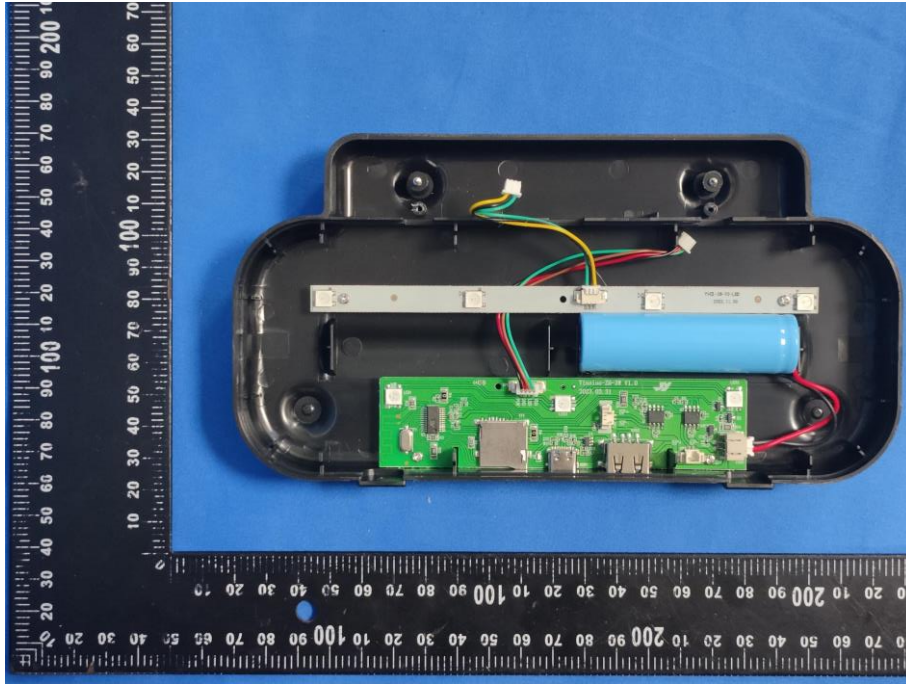

### EUT PHOTOS(Internal Photos)

ZHONGHAN

FCC ID:2A537-Z6

ZHONGHAN

FCC ID:2A537-Z6

ZHONGHAN

FCC ID:2A537-Z6

ZHONGHAN