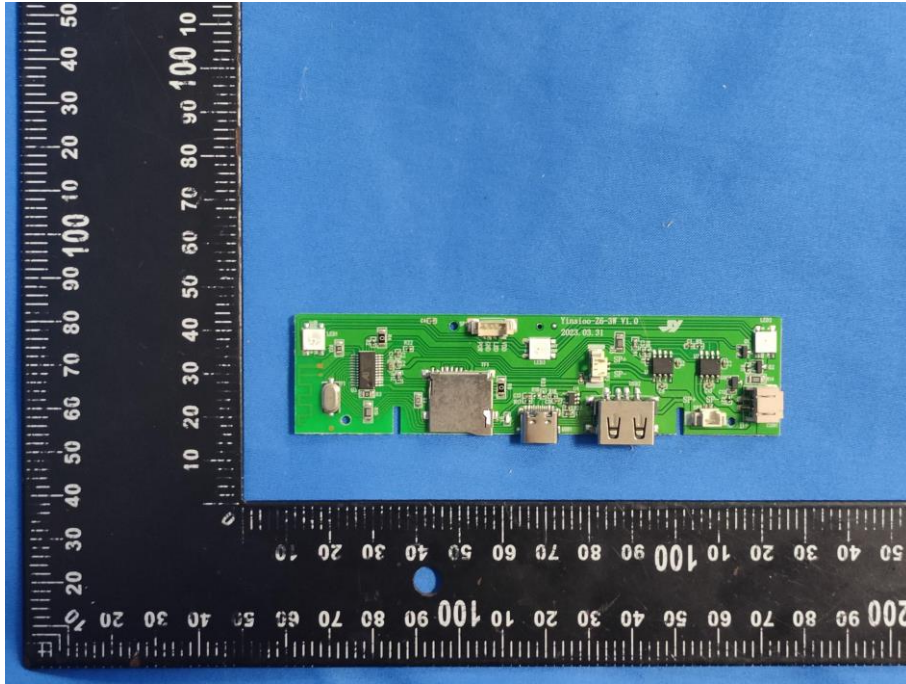

### EUT PHOTOS(Internal Photos)

ZHONGHAN

FCC ID:2A537-Z6

ZHONGHAN

FCC ID:2A537-Z6

ZHONGHAN

FCC ID:2A537-Z6

ZHONGHAN