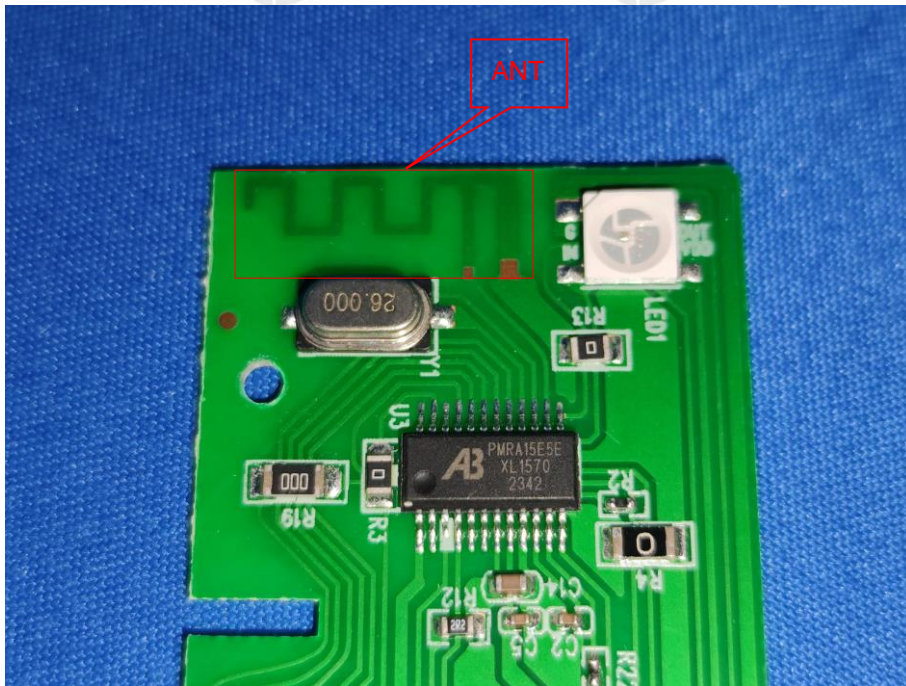

ZHONGHAN

FCC ID:2A537-Z6

***** END OF REPORT *****