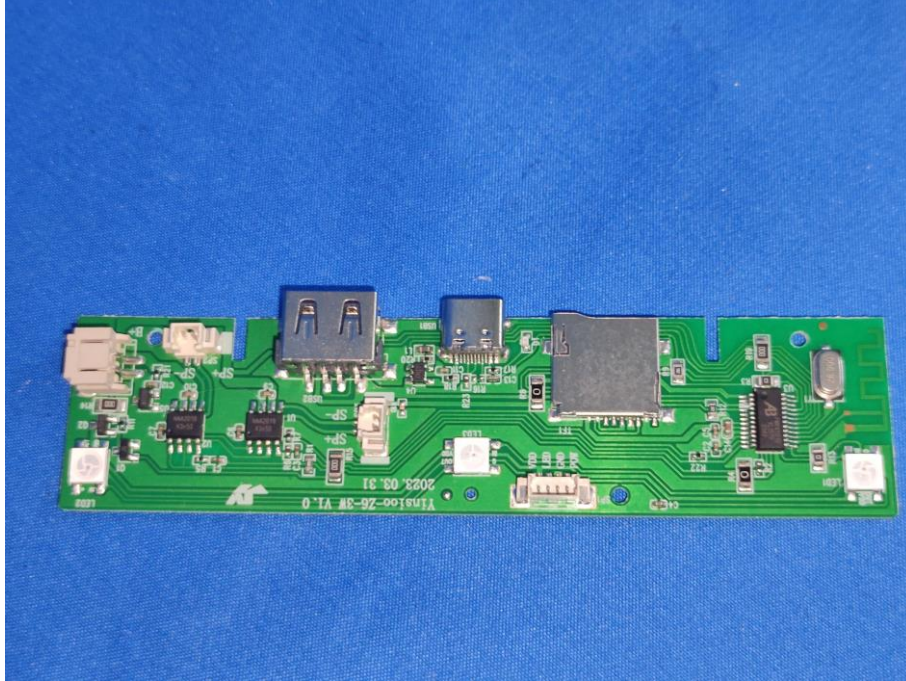

ZHONGHAN

FCC ID:2A537-Z6

***** END OF REPORT *****