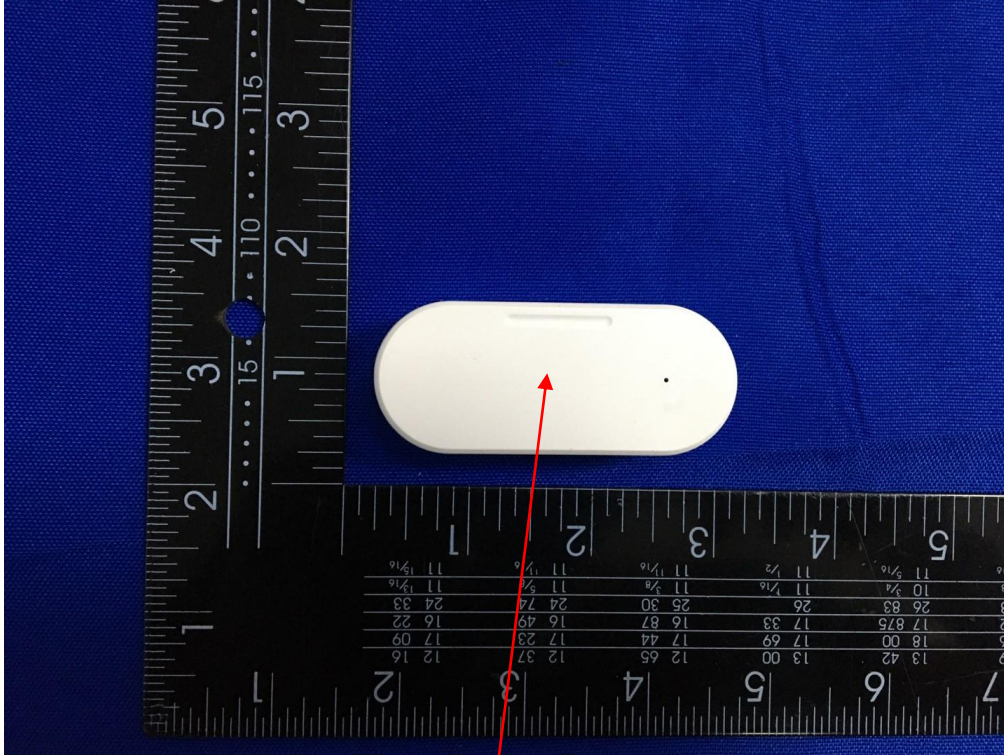

FCC-ID Label Information

1. Label location:

Ampoza Tilt Sensor

Model: S210-3

FCC ID: 2A52ZS210