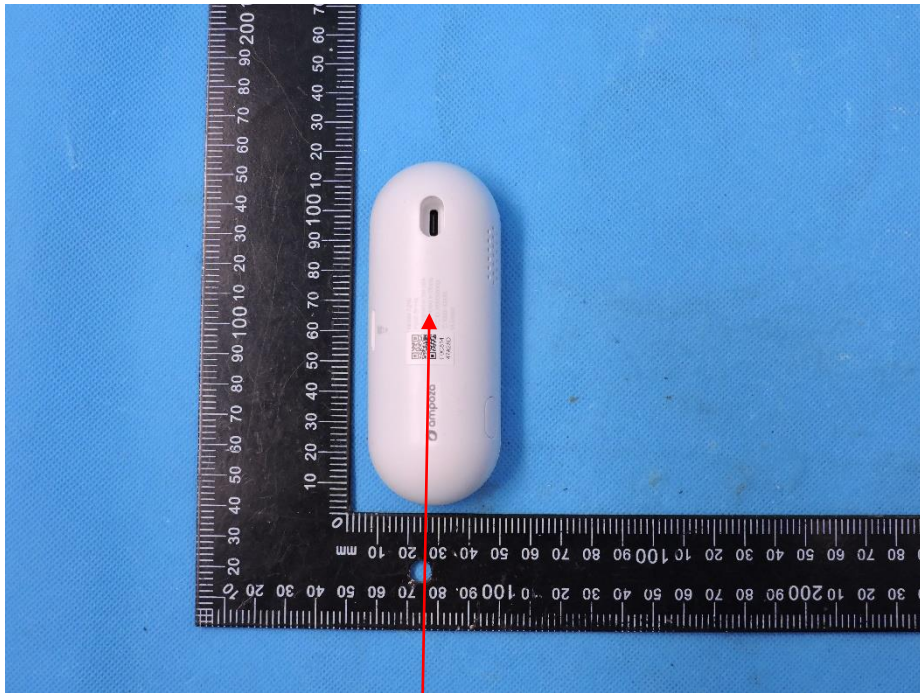

## FCC Label

W:15mm

Open Sesame Garage Camera

Model name: C250

FCC ID: 2A52ZC250

L:30mm

Note: The label is silk-screen on the sample