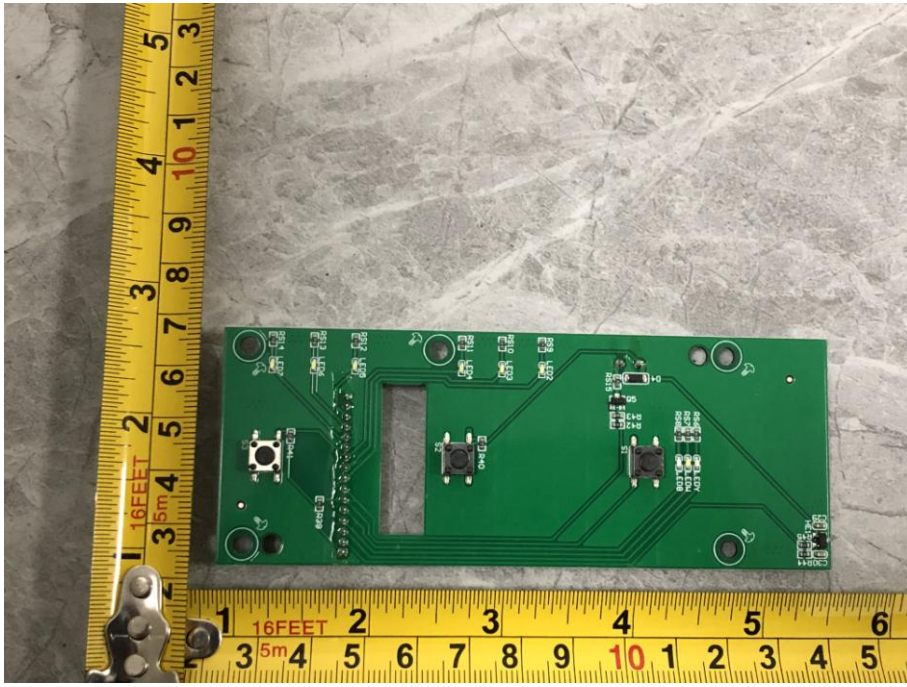

Appendix C: Photographs of EUT

Product: SMARTO M600 Automatic cat litter box

Model: M600

Internal Photos

2.4G WIFI/5G
WIFI Antenna