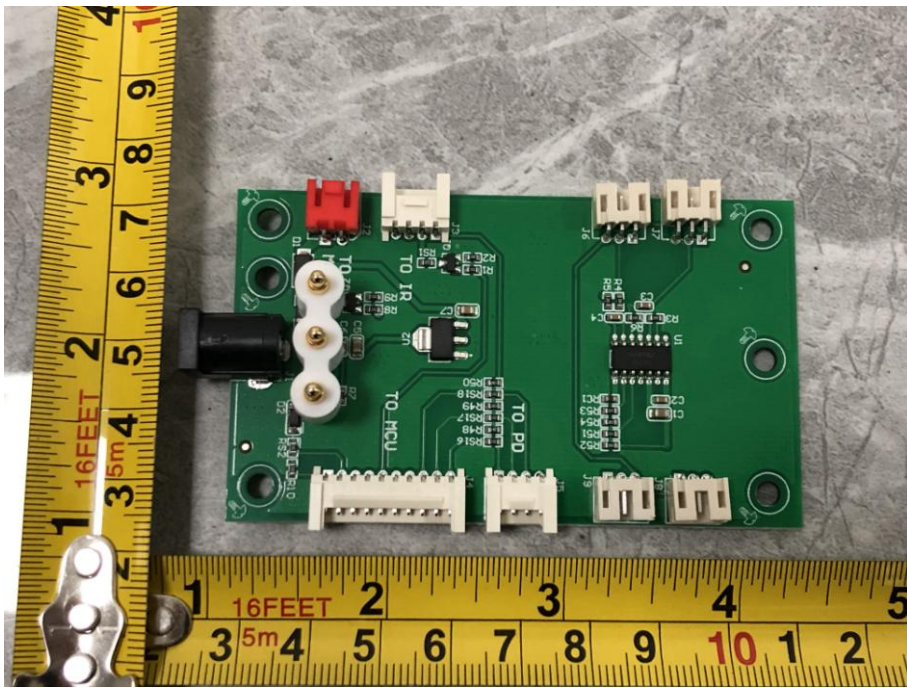

Appendix C: Photographs of EUT

Product: SMARTO M600 Automatic cat litter box

Model: M600

Internal Photos

2.4G WIFI/5G
WIFI Antenna