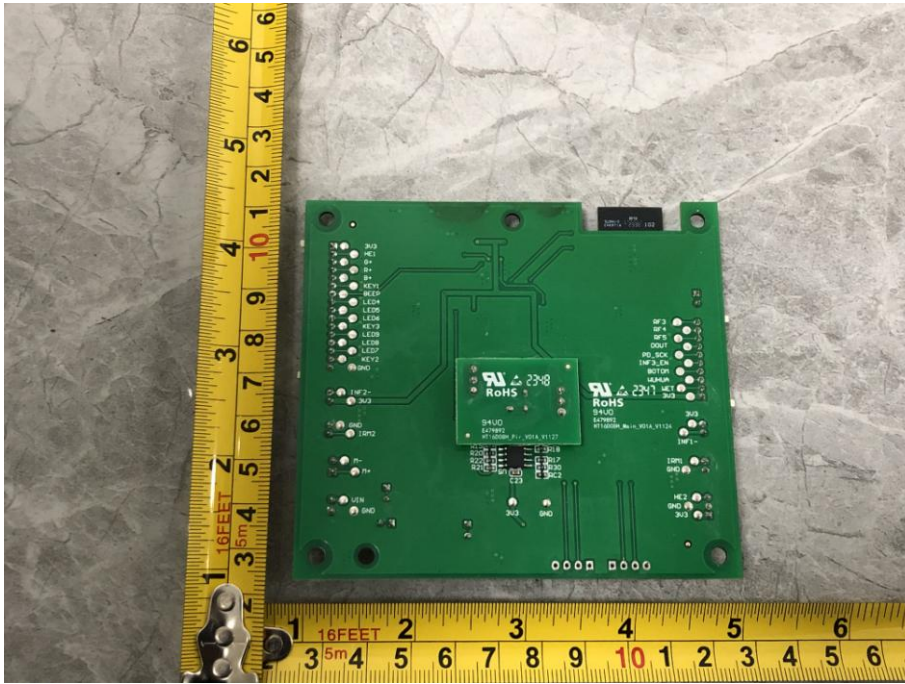

Appendix C: Photographs of EUT

Product: SMARTO M600 Automatic cat litter box

Model: M600

Internal Photos

2.4G WIFI/5G
WIFI Antenna