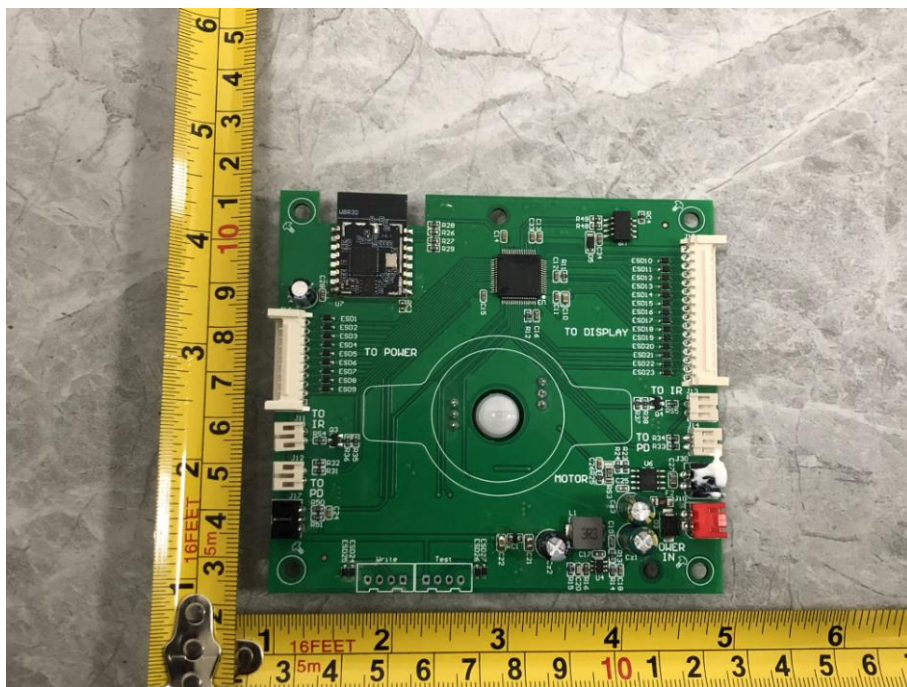

Appendix C: Photographs of EUT

Product: SMARTO M600 Automatic cat litter box

Model: M600

Internal Photos

2.4G WIFI/5G
WIFI Antenna