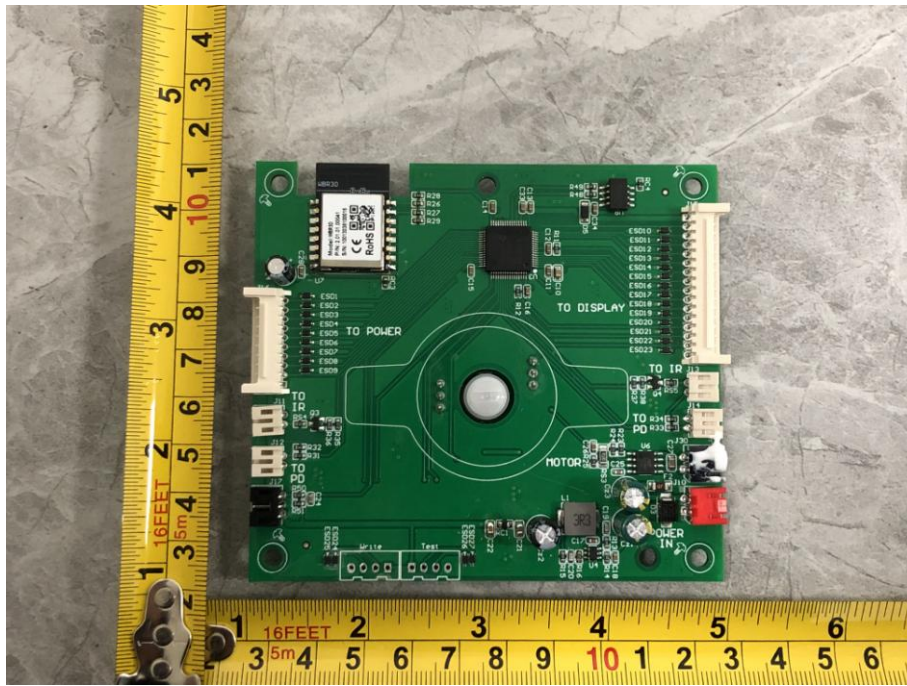

Appendix C: Photographs of EUT

Product: SMARTO M600 Automatic cat litter box

Model: M600

Internal Photos

2.4G WIFI/5G
WIFI Antenna