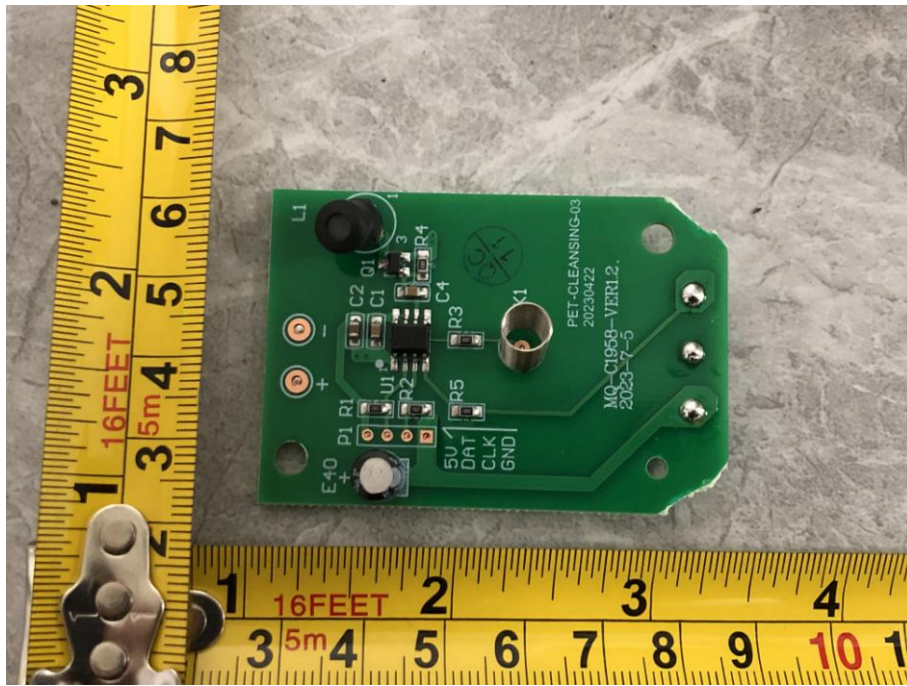

Appendix C: Photographs of EUT

Product: SMARTO M600 Automatic cat litter box

Model: M600

Internal Photos

2.4G WIFI/5G
WIFI Antenna