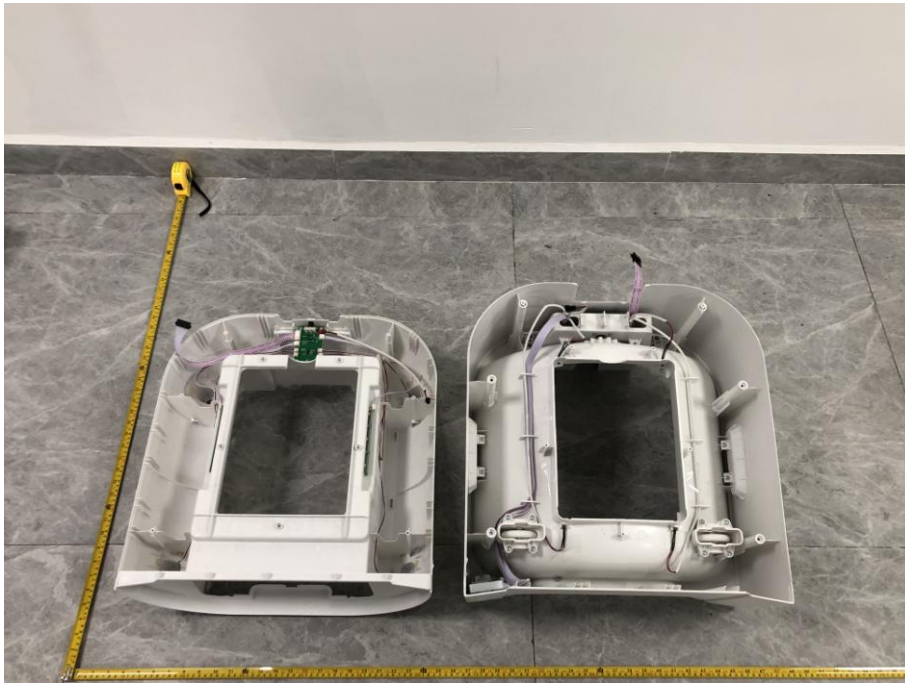

Appendix C: Photographs of EUT

Product: SMARTO M600 Automatic cat litter box

Model: M600

Internal Photos

2.4G WIFI/5G
WIFI Antenna