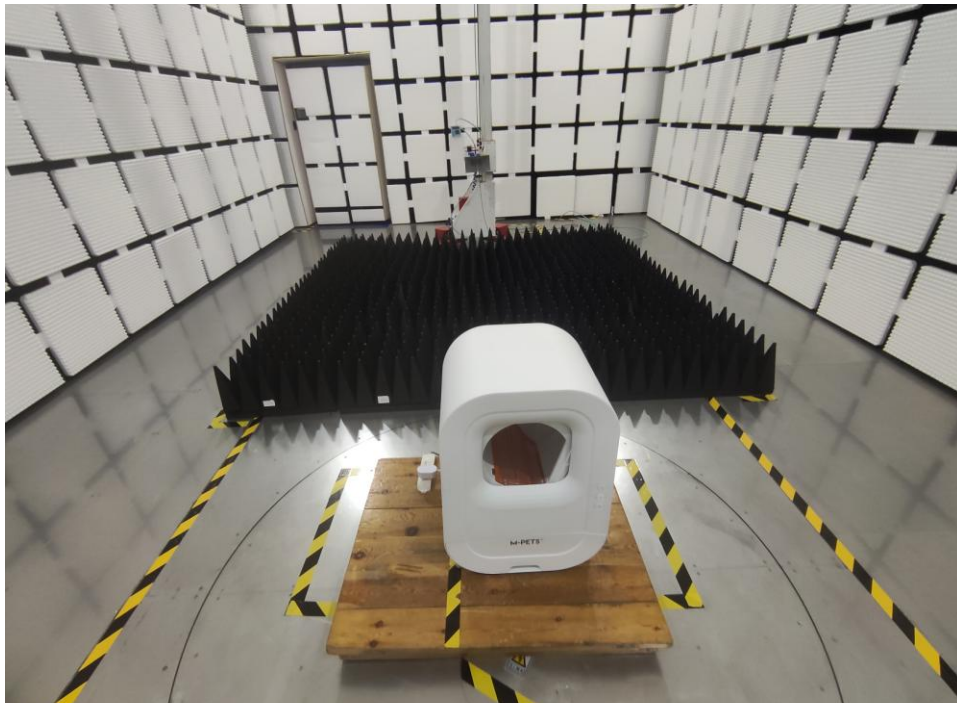

Appendix B: Photographs of Test Setup

Product: SMARTO M600 Automatic cat litter box

Model: M600

Radiated Emission

Conducted Emission