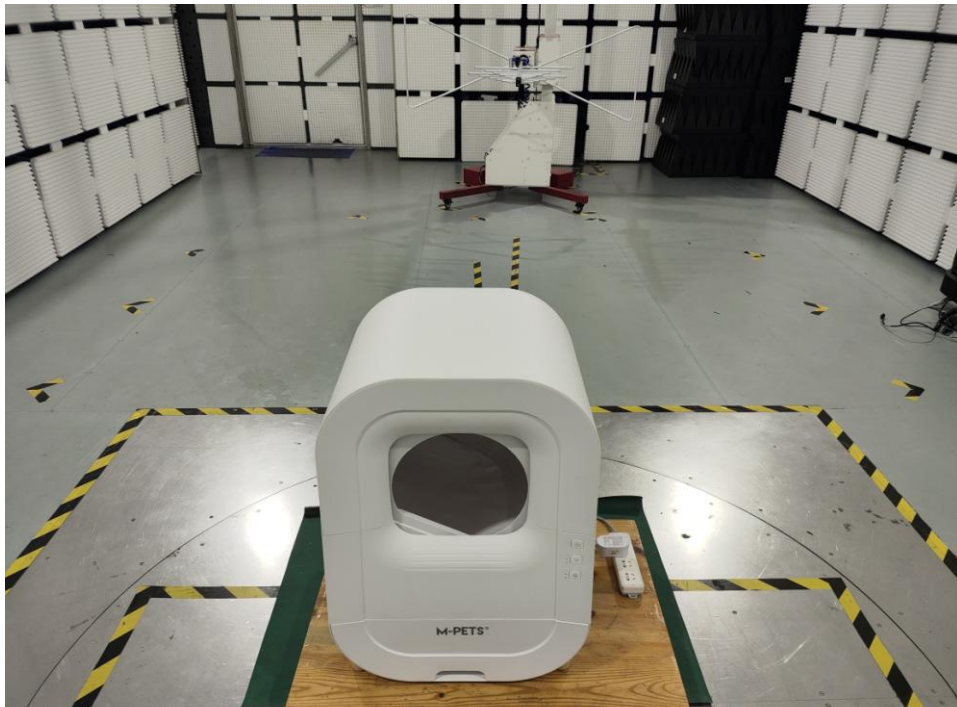

Appendix B: Photographs of Test Setup

Product: SMARTO M600 Automatic cat litter box

Model: M600

Radiated Emission

Conducted Emission