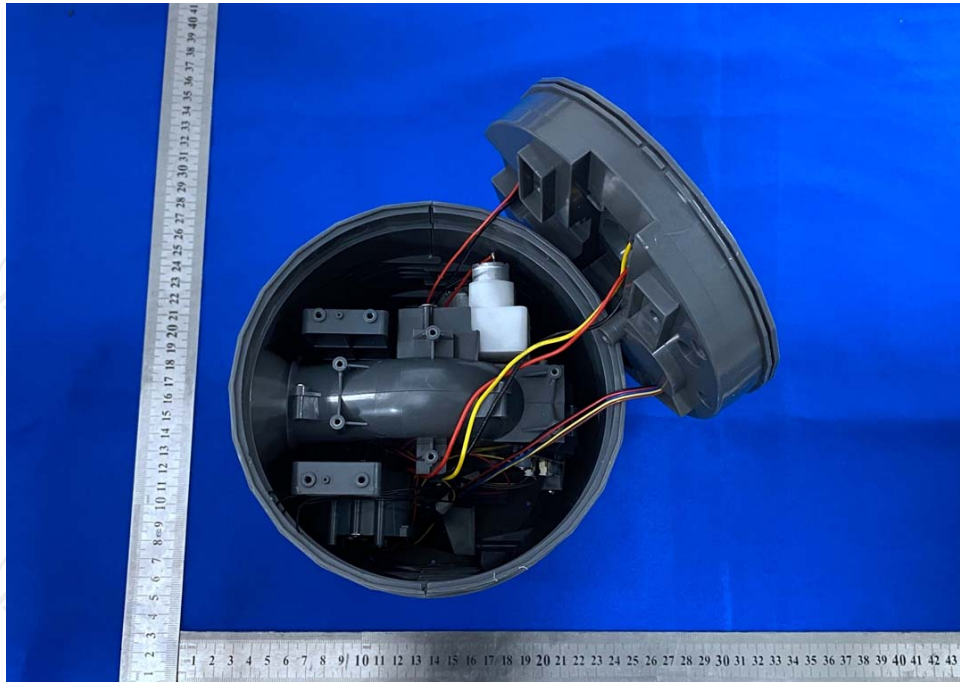

Appendix B: Photographs of Test Setup

Product: Intelligent Pet Snack Dispenser

Model: AFF110

Radiated Emission

Conducted Emission

Appendix C: Photographs of EUT
Product: Intelligent Pet Snack Dispenser
Model: AFF110
External Photos

Product: Intelligent Pet Snack Dispenser
Model: AFF110
Internal Photos

*******END OF REPORT*******