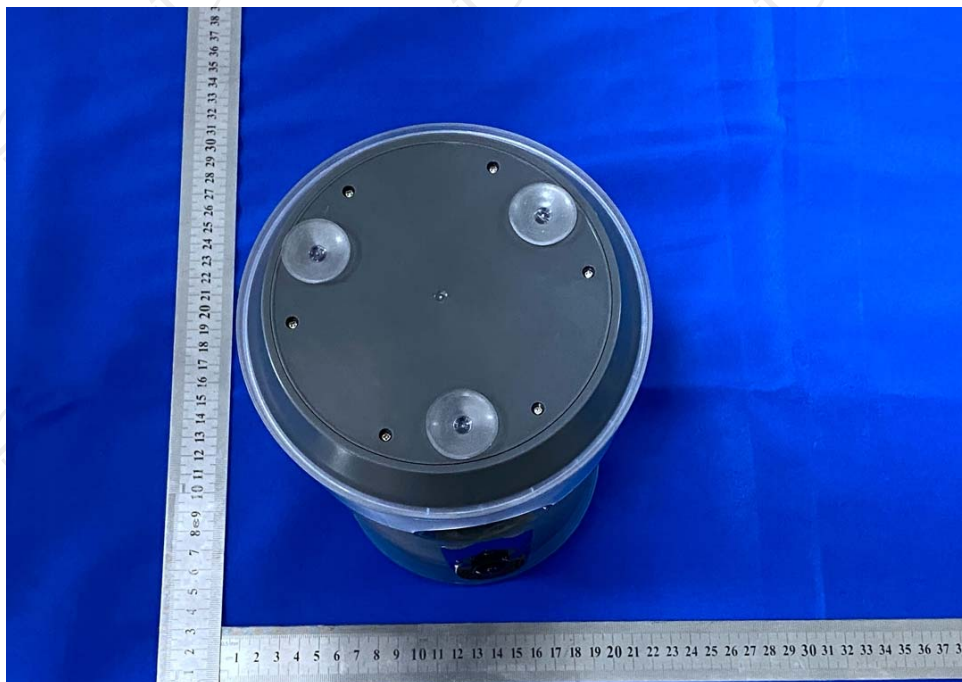

Appendix B: Photographs of Test Setup

Product: Intelligent Pet Snack Dispenser

Model: AFF110

Radiated Emission

Conducted Emission

Appendix C: Photographs of EUT
Product: Intelligent Pet Snack Dispenser
Model: AFF110
External Photos

Product: Intelligent Pet Snack Dispenser
Model: AFF110
Internal Photos

*******END OF REPORT*******