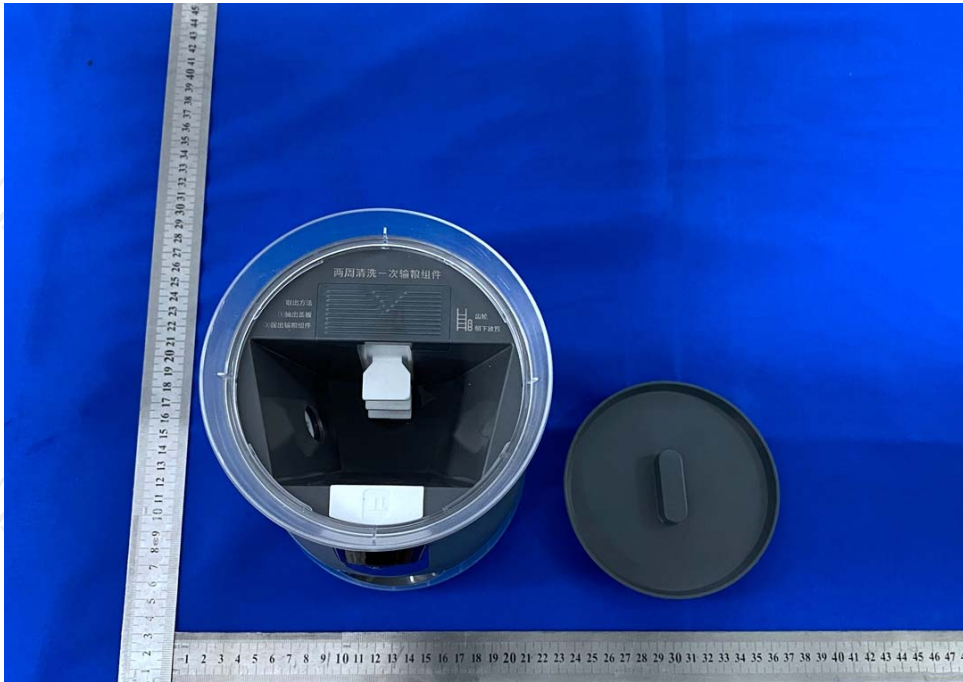

Appendix B: Photographs of Test Setup

Product: Intelligent Pet Snack Dispenser

Model: AFF110

Radiated Emission

Conducted Emission

Appendix C: Photographs of EUT
Product: Intelligent Pet Snack Dispenser
Model: AFF110
External Photos

Product: Intelligent Pet Snack Dispenser
Model: AFF110
Internal Photos

*******END OF REPORT*******