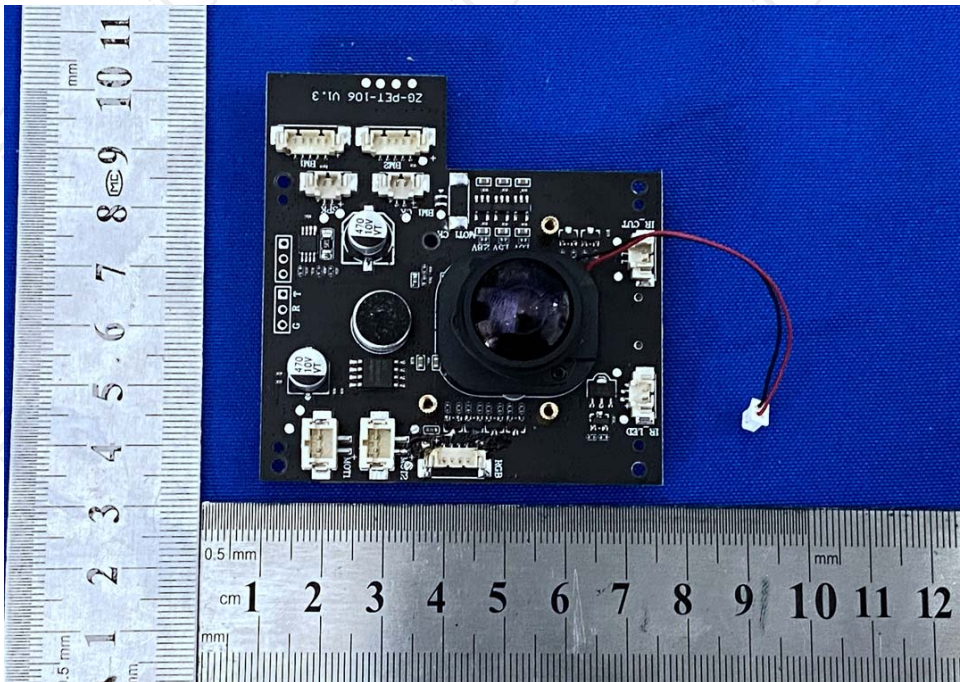

Appendix B: Photographs of Test Setup

Product: Intelligent Pet Snack Dispenser

Model: AFF110

Radiated Emission

Conducted Emission

Appendix C: Photographs of EUT
Product: Intelligent Pet Snack Dispenser
Model: AFF110
External Photos

Product: Intelligent Pet Snack Dispenser
Model: AFF110
Internal Photos

*******END OF REPORT*******