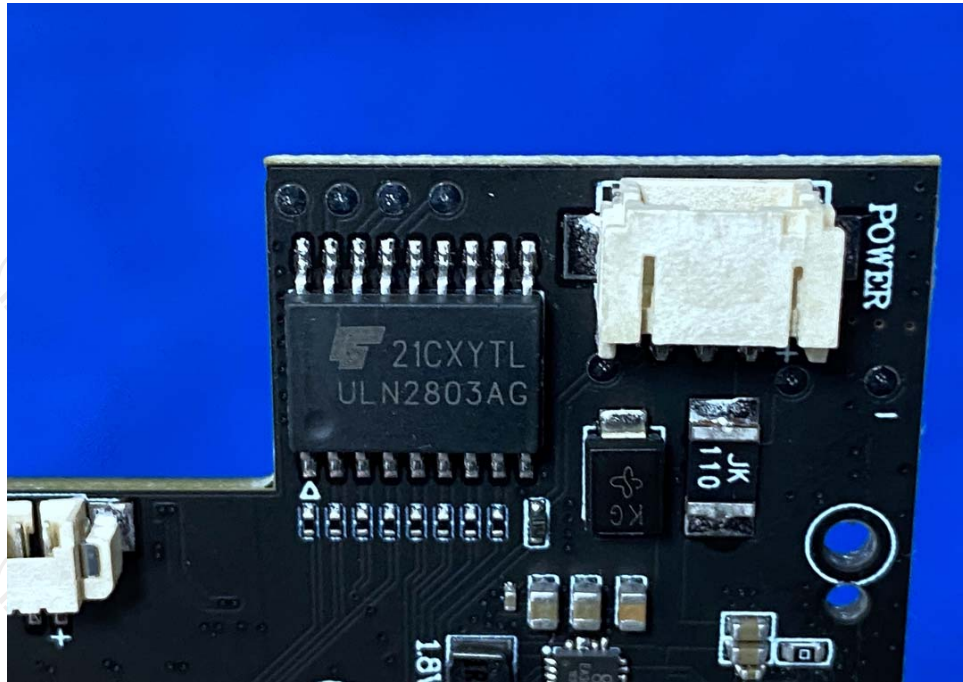

Appendix B: Photographs of Test Setup

Product: Intelligent Pet Snack Dispenser

Model: AFF110

Radiated Emission

Conducted Emission

Appendix C: Photographs of EUT
Product: Intelligent Pet Snack Dispenser
Model: AFF110
External Photos

Product: Intelligent Pet Snack Dispenser
Model: AFF110
Internal Photos

*******END OF REPORT*******