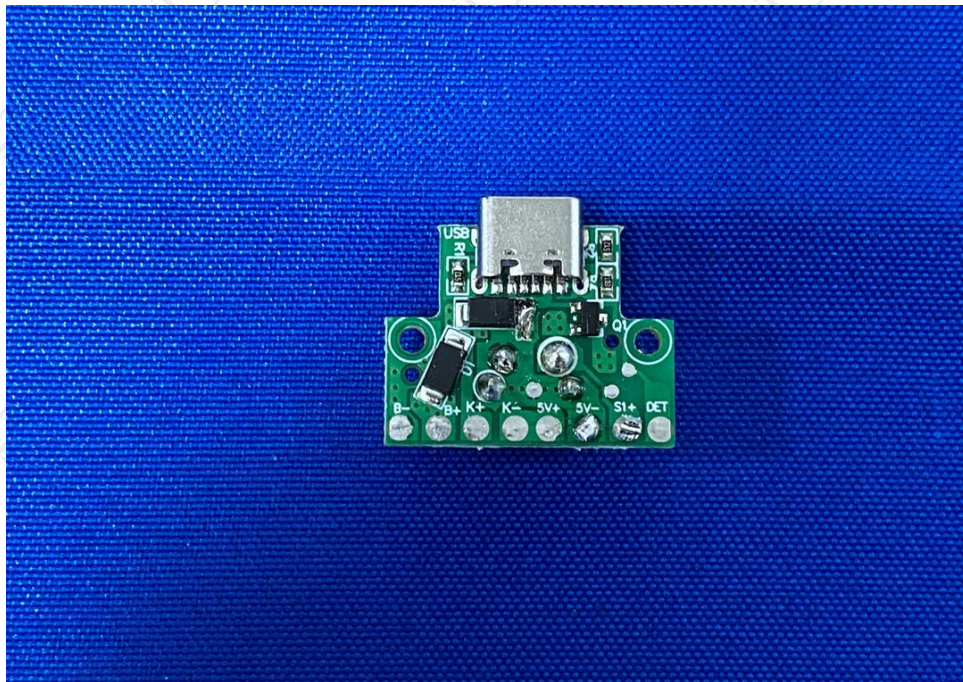

Appendix B: Photographs of Test Setup

Product: Intelligent Pet Snack Dispenser

Model: AFF110

Radiated Emission

Conducted Emission

Appendix C: Photographs of EUT
Product: Intelligent Pet Snack Dispenser
Model: AFF110
External Photos

Product: Intelligent Pet Snack Dispenser
Model: AFF110
Internal Photos

*******END OF REPORT*******