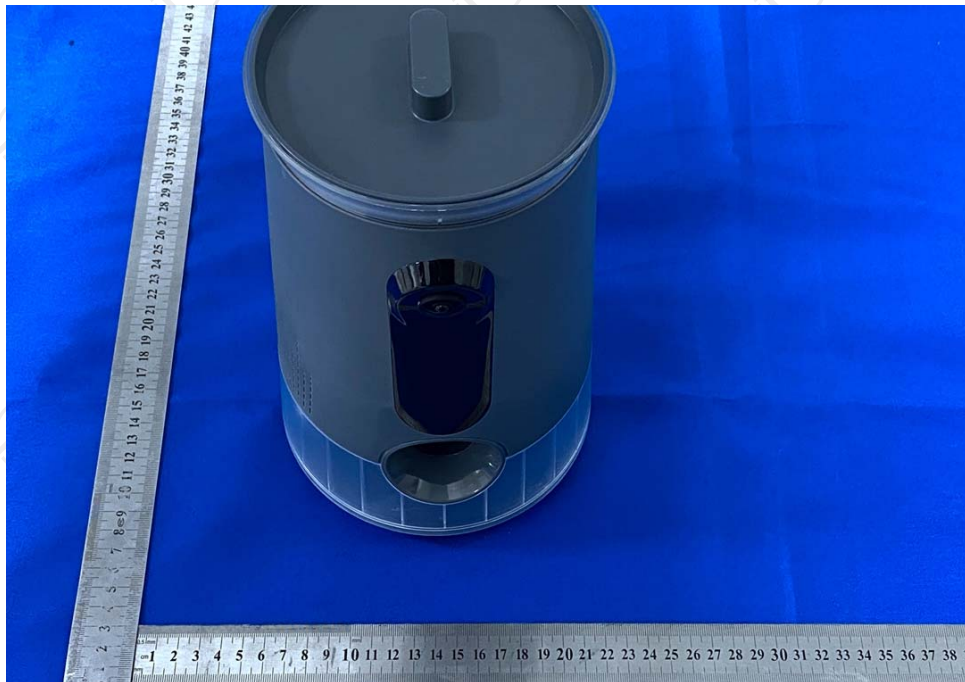

Appendix B: Photographs of Test Setup

Product: Intelligent Pet Snack Dispenser

Model: AFF110

Radiated Emission

Conducted Emission

Appendix C: Photographs of EUT
Product: Intelligent Pet Snack Dispenser
Model: AFF110
External Photos

Product: Intelligent Pet Snack Dispenser
Model: AFF110
Internal Photos

*******END OF REPORT*******