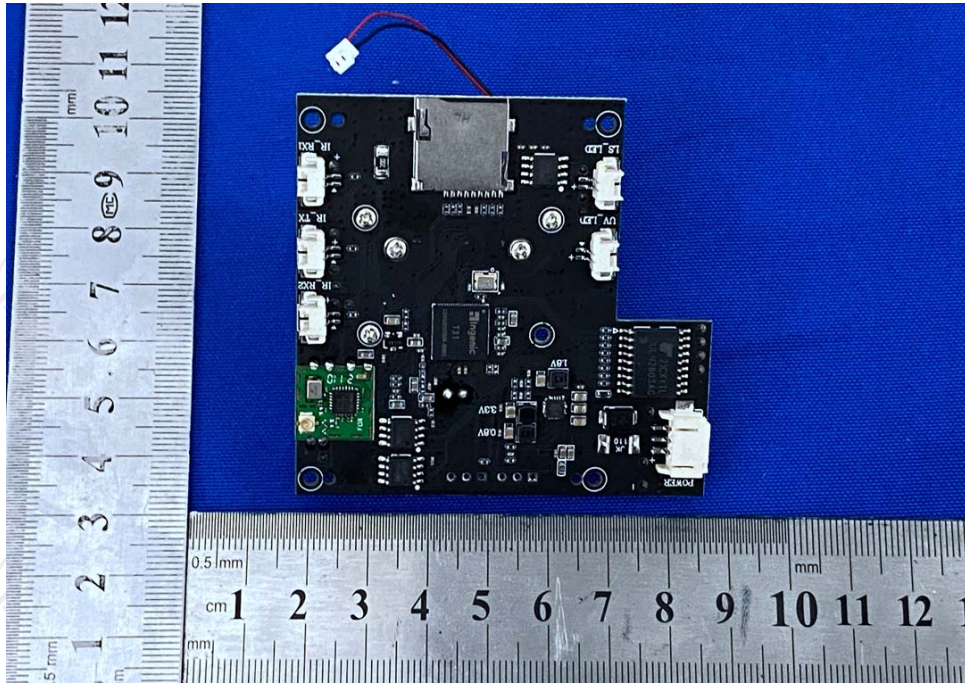

Appendix B: Photographs of Test Setup

Product: Intelligent Pet Snack Dispenser

Model: AFF110

Radiated Emission

Conducted Emission

Appendix C: Photographs of EUT
Product: Intelligent Pet Snack Dispenser
Model: AFF110
External Photos

Product: Intelligent Pet Snack Dispenser
Model: AFF110
Internal Photos

*******END OF REPORT*******