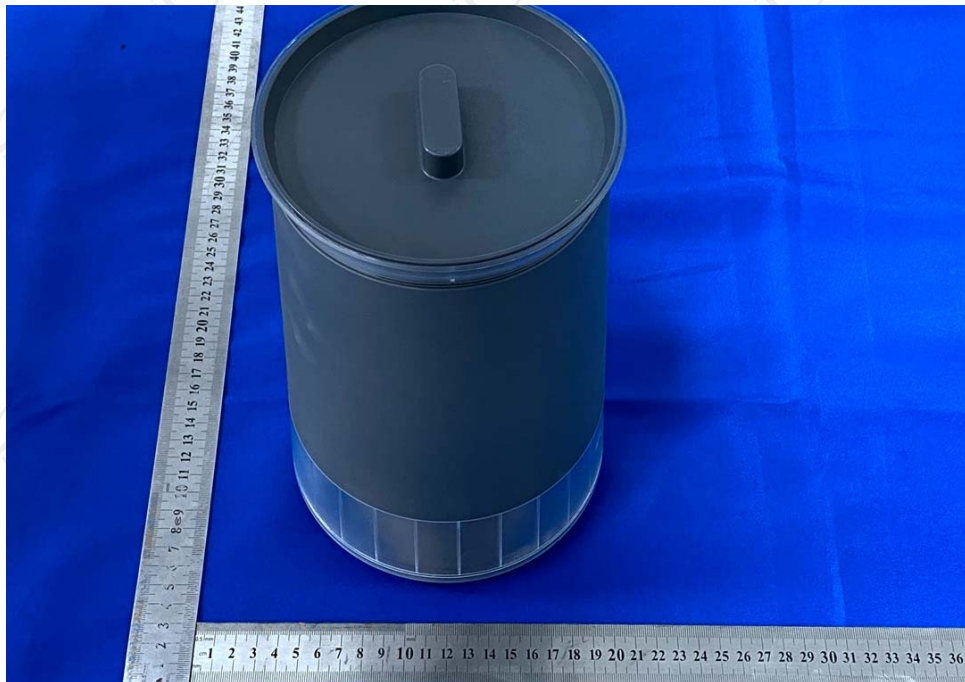

Appendix B: Photographs of Test Setup

Product: Intelligent Pet Snack Dispenser

Model: AFF110

Radiated Emission

Conducted Emission

Appendix C: Photographs of EUT
Product: Intelligent Pet Snack Dispenser
Model: AFF110
External Photos

Product: Intelligent Pet Snack Dispenser
Model: AFF110
Internal Photos

*******END OF REPORT*******