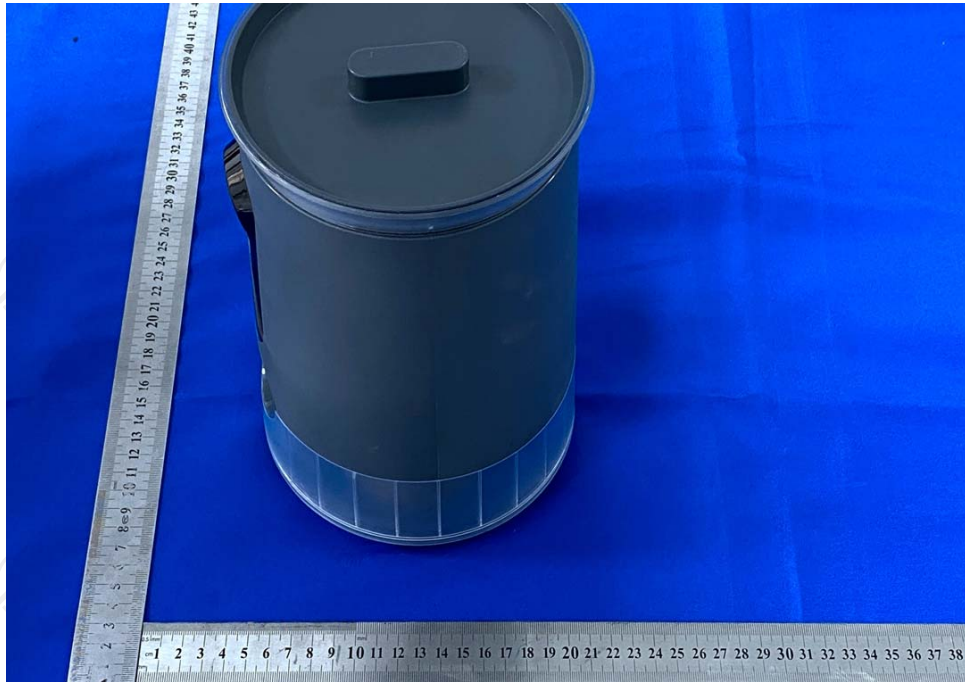

Appendix B: Photographs of Test Setup

Product: Intelligent Pet Snack Dispenser

Model: AFF110

Radiated Emission

Conducted Emission

Appendix C: Photographs of EUT
Product: Intelligent Pet Snack Dispenser
Model: AFF110
External Photos

Product: Intelligent Pet Snack Dispenser
Model: AFF110
Internal Photos

*******END OF REPORT*******