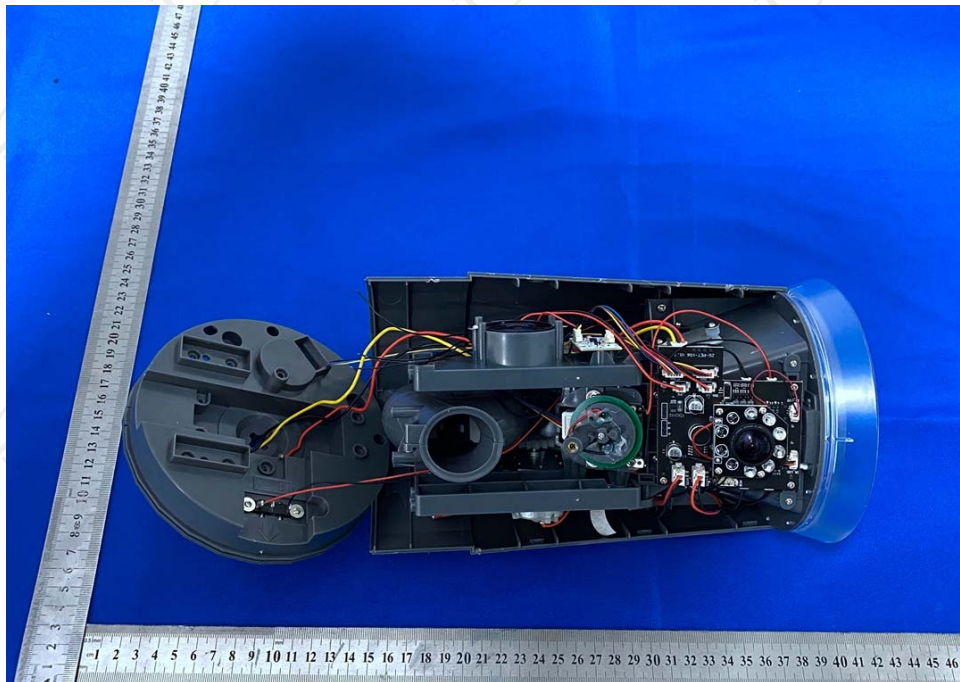

Appendix B: Photographs of Test Setup

Product: Intelligent Pet Snack Dispenser

Model: AFF110

Radiated Emission

Conducted Emission

Appendix C: Photographs of EUT
Product: Intelligent Pet Snack Dispenser
Model: AFF110
External Photos

Product: Intelligent Pet Snack Dispenser
Model: AFF110
Internal Photos

*******END OF REPORT*******