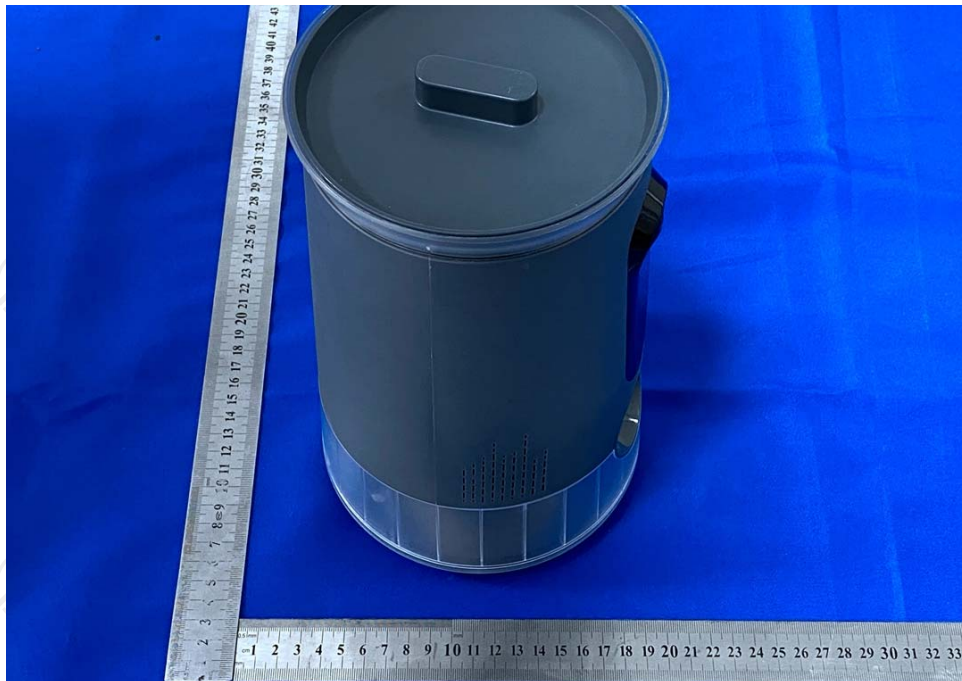

Appendix B: Photographs of Test Setup

Product: Intelligent Pet Snack Dispenser

Model: AFF110

Radiated Emission

Conducted Emission

Appendix C: Photographs of EUT
Product: Intelligent Pet Snack Dispenser
Model: AFF110
External Photos

Product: Intelligent Pet Snack Dispenser
Model: AFF110
Internal Photos

*******END OF REPORT*******