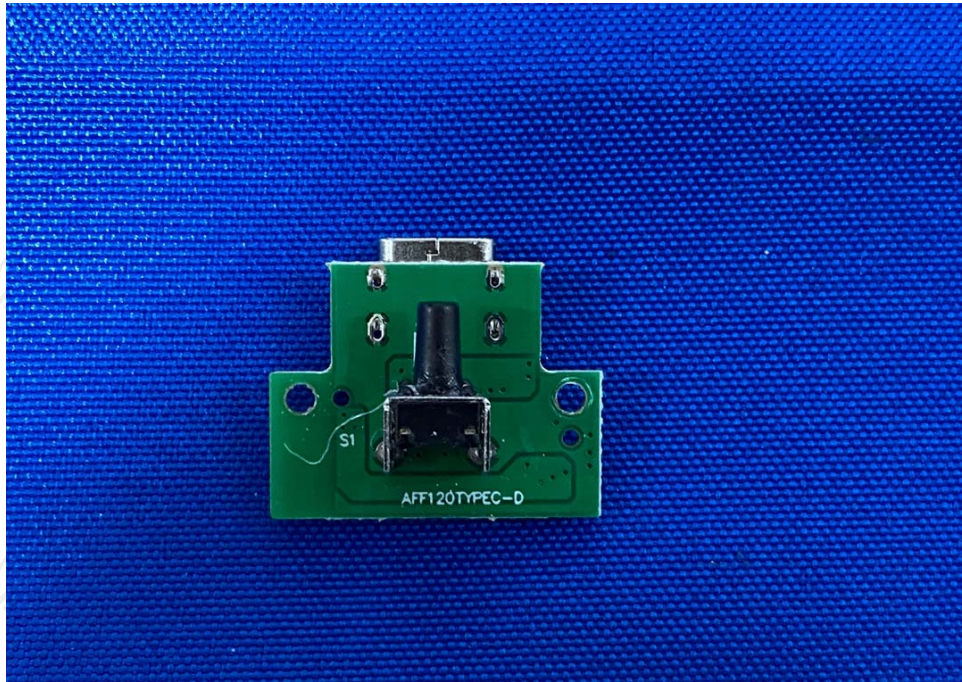

Appendix B: Photographs of Test Setup

Product: Intelligent Pet Snack Dispenser

Model: AFF110

Radiated Emission

Conducted Emission

Appendix C: Photographs of EUT
Product: Intelligent Pet Snack Dispenser
Model: AFF110
External Photos

Product: Intelligent Pet Snack Dispenser
Model: AFF110
Internal Photos

*******END OF REPORT*******