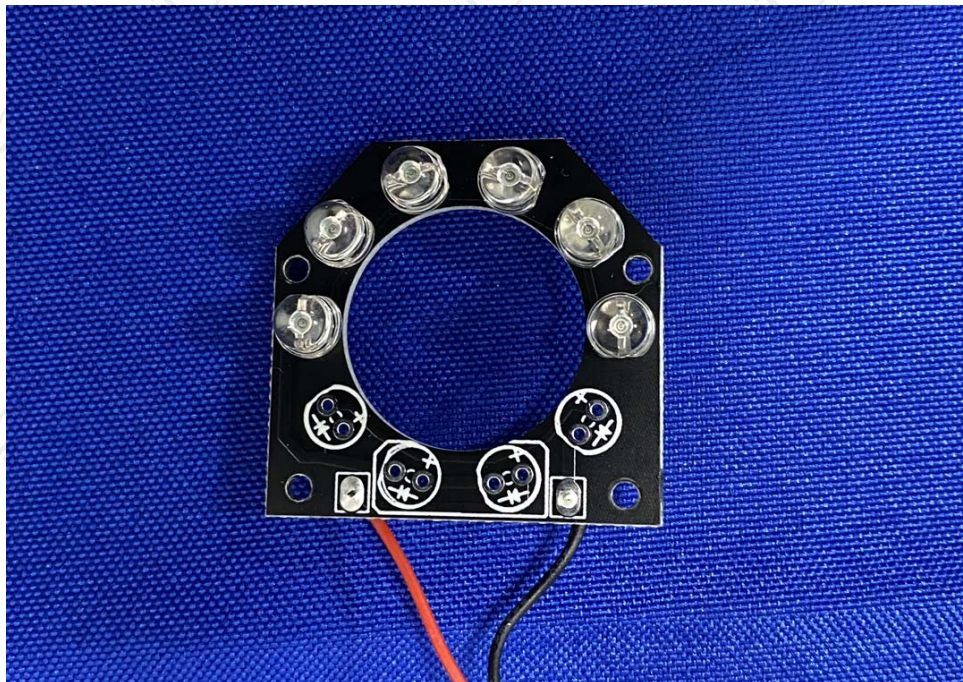

Appendix B: Photographs of Test Setup

Product: Intelligent Pet Snack Dispenser

Model: AFF110

Radiated Emission

Conducted Emission

Appendix C: Photographs of EUT
Product: Intelligent Pet Snack Dispenser
Model: AFF110
External Photos

Product: Intelligent Pet Snack Dispenser
Model: AFF110
Internal Photos

*******END OF REPORT*******