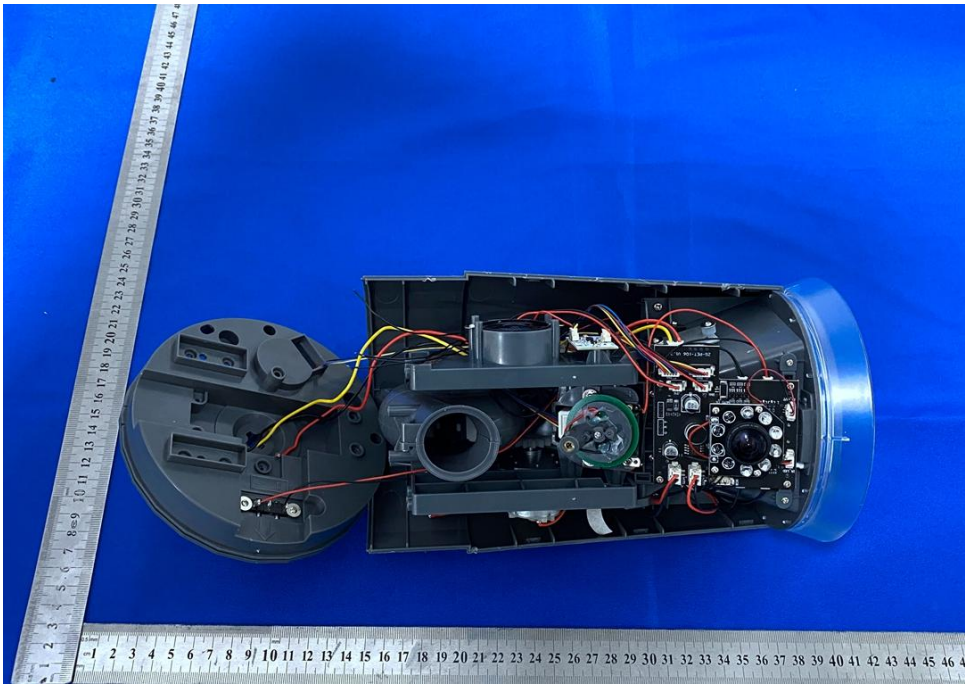

Appendix C: Photographs of EUT

Product: Intelligent Pet Snack Dispenser

Model: AFF110

Internal Photos

Antenna