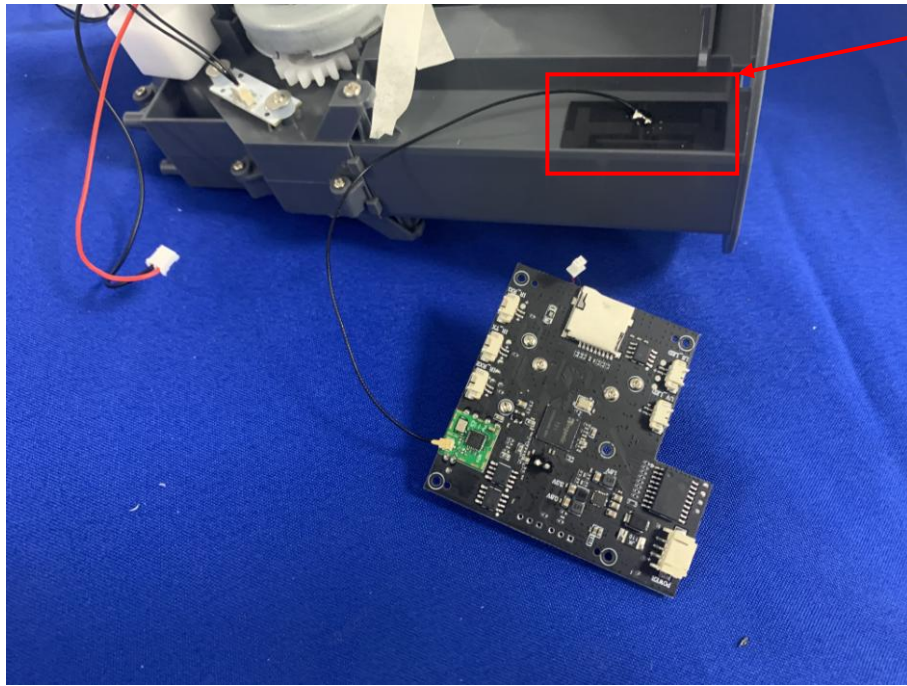

Appendix C: Photographs of EUT

Product: Intelligent Pet Snack Dispenser

Model: AFF110

Internal Photos

Antenna