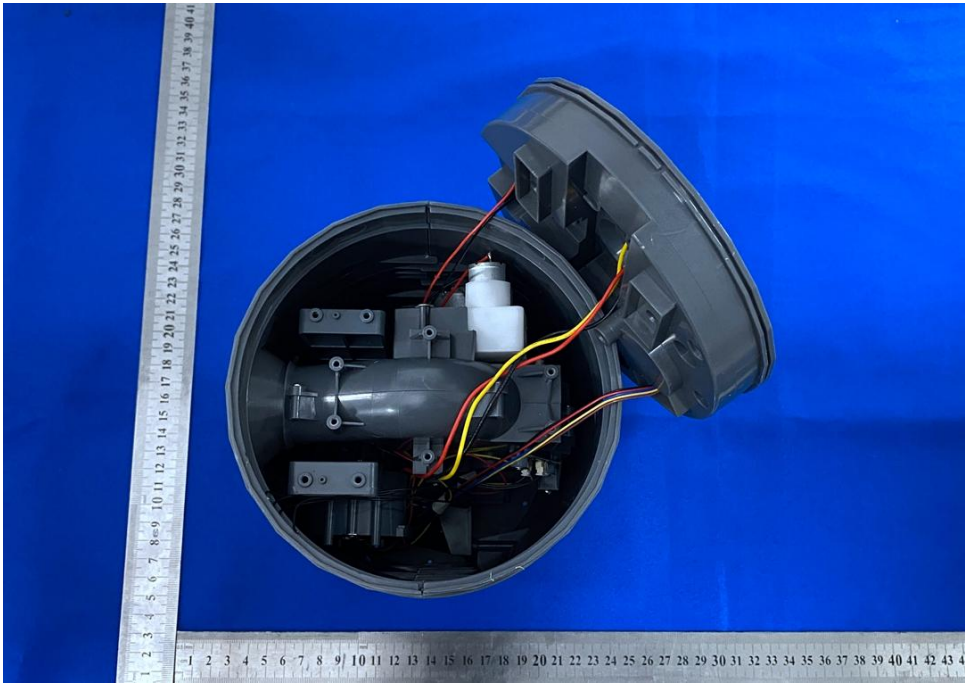

Appendix C: Photographs of EUT

Product: Intelligent Pet Snack Dispenser

Model: AFF110

Internal Photos

Antenna