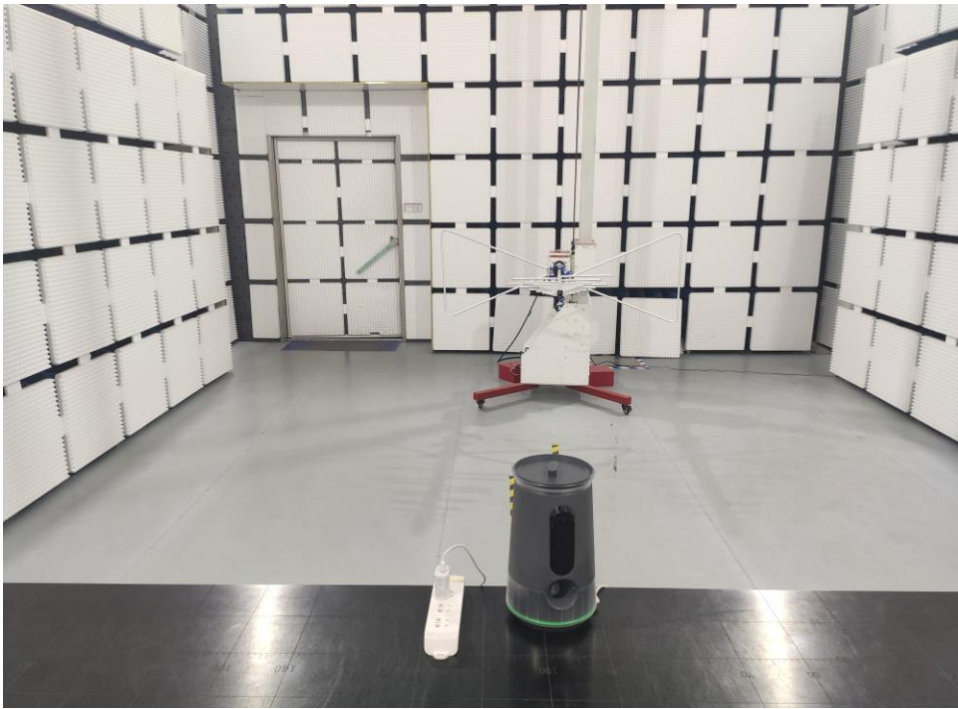

Appendix B: Photographs of Test Setup

Product: Intelligent Pet Snack Dispenser

Model: AFF110

Radiated Emission

Conducted Emission