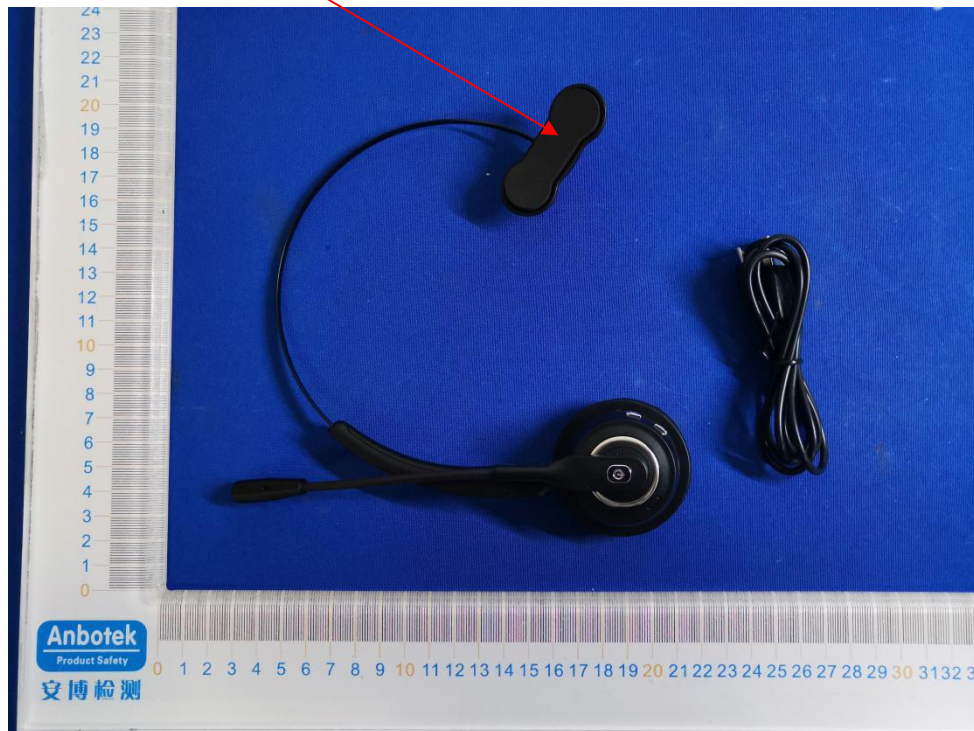

Label Location On EUT

Label

Product Name: Bluetooth headset
Model No.: BH520
FCC ID: 2A4ZW-BH520