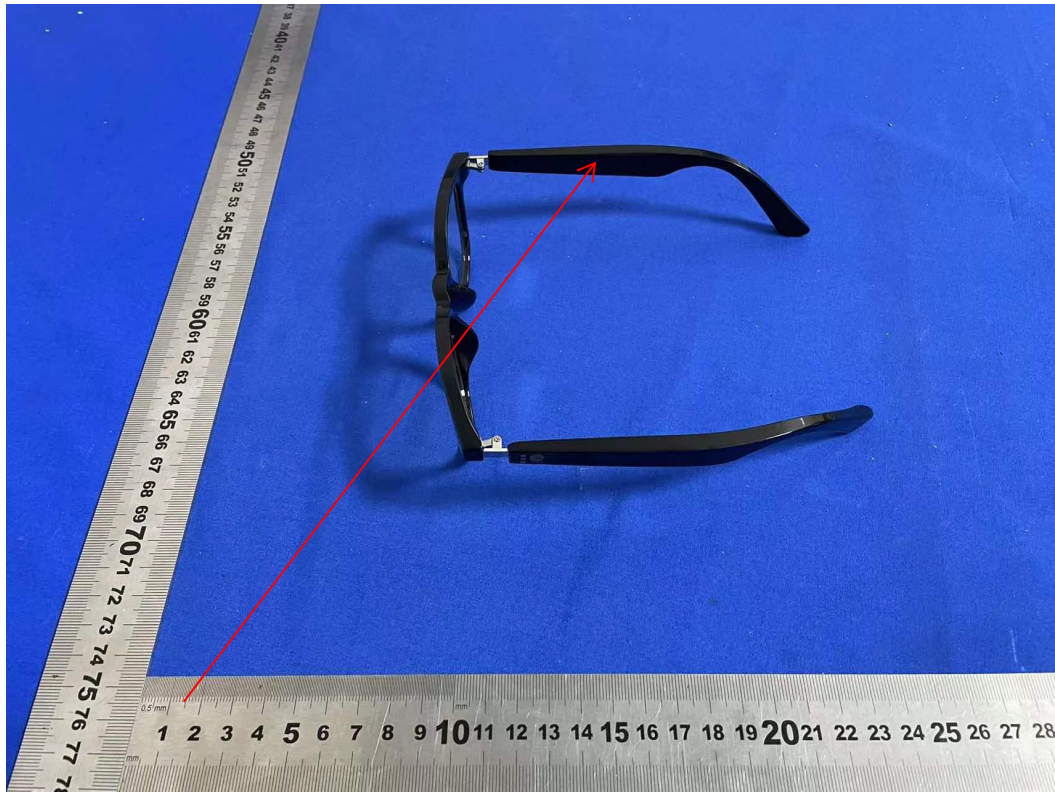

Label and Label Location

FCC ID: 2A4ZQ-KX01B

L\*W: 10mm\*5mm

label and White font