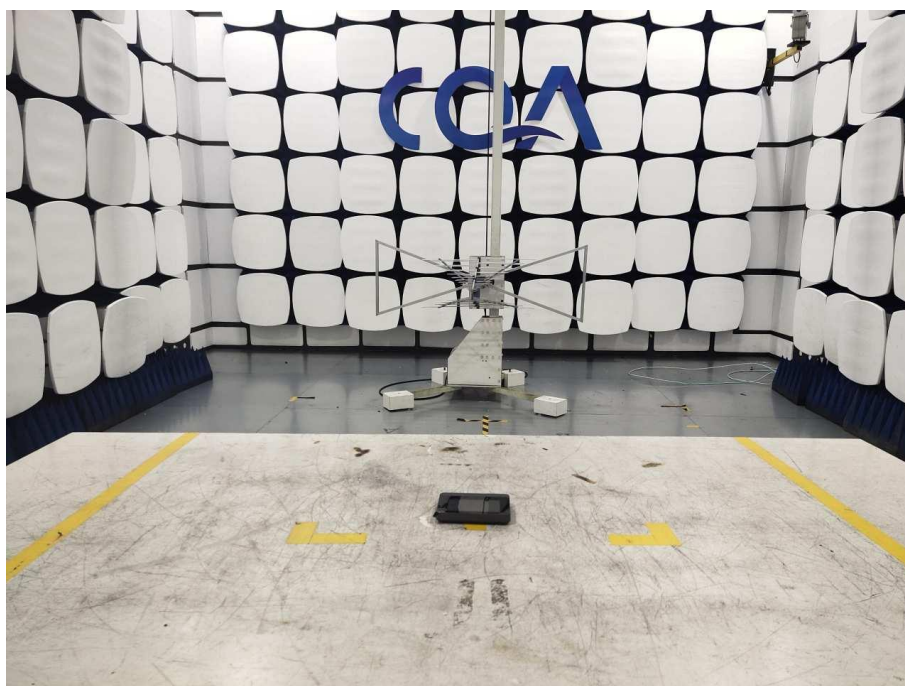

# 1 Photographs - EUT Test Setup

## 1.1 Radiated Spurious Emission

9kHz~30MHz:

30MHz~1GHz:

Above 1GHz: