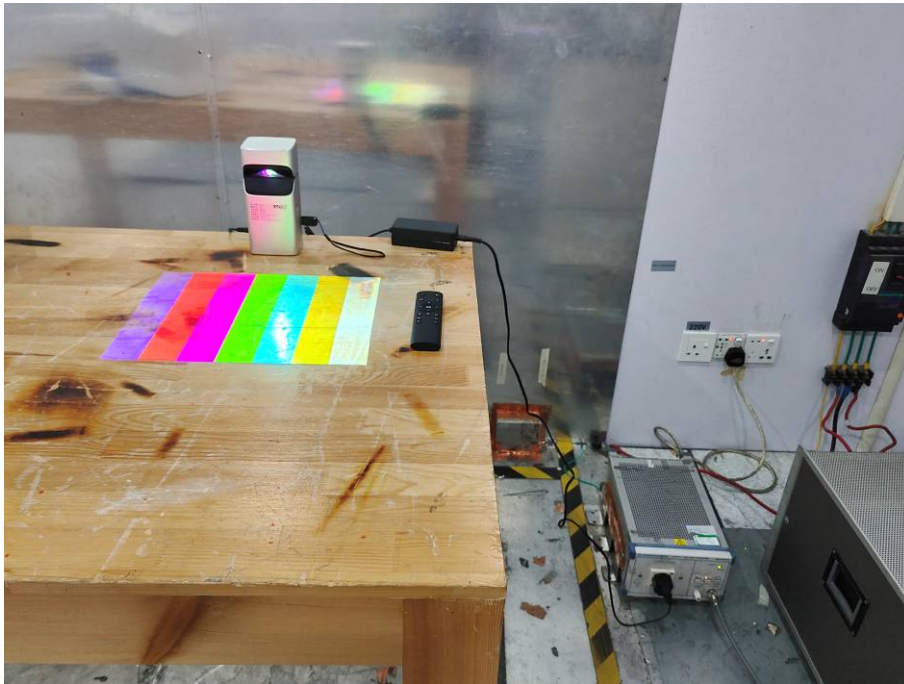

CE TEST SETUP

RE TEST SETUP

Model No.: WS01-M10