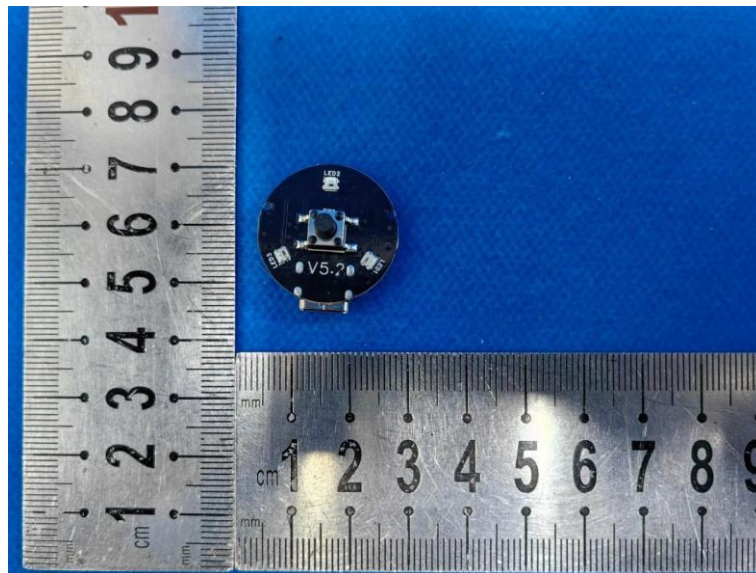

Product Name: Smart Handles

Model No.: SHA2A1

### Internal Photo

-----End-----