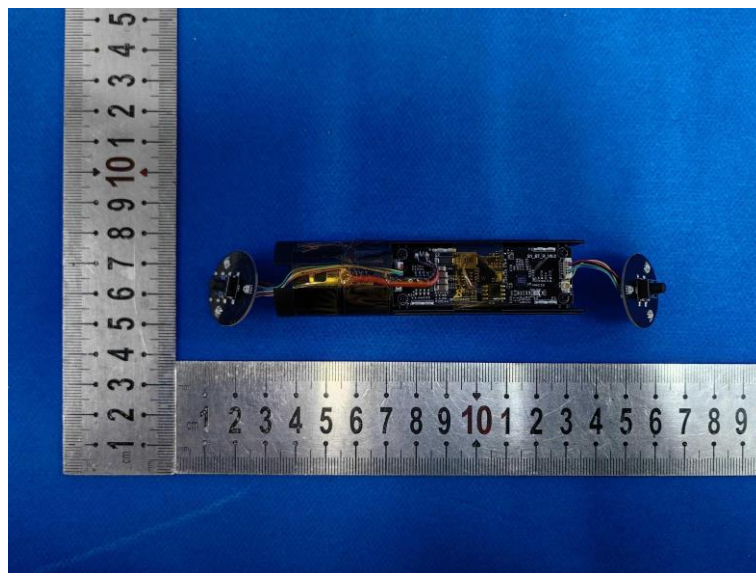

Product Name: Smart Handles

Model No.: SHA2A1

## EUT Constructional Details

### Internal Photo

-----End-----