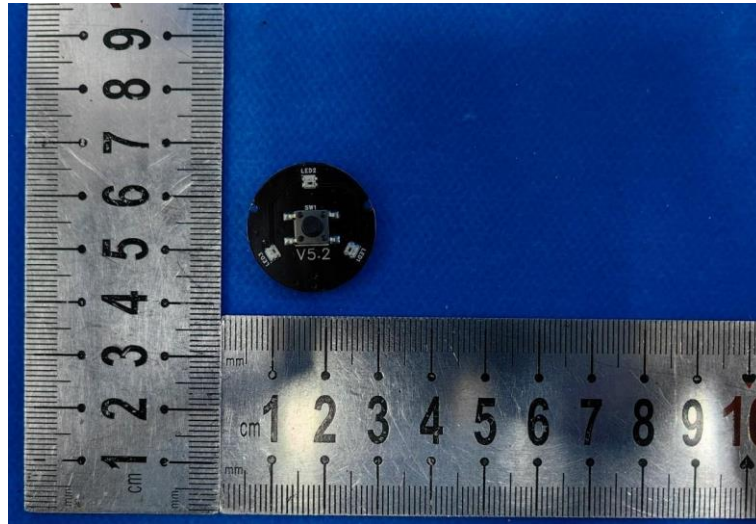

Product Name: Smart Handles

Model No.: SHA2A1

### Internal Photo

-----End-----