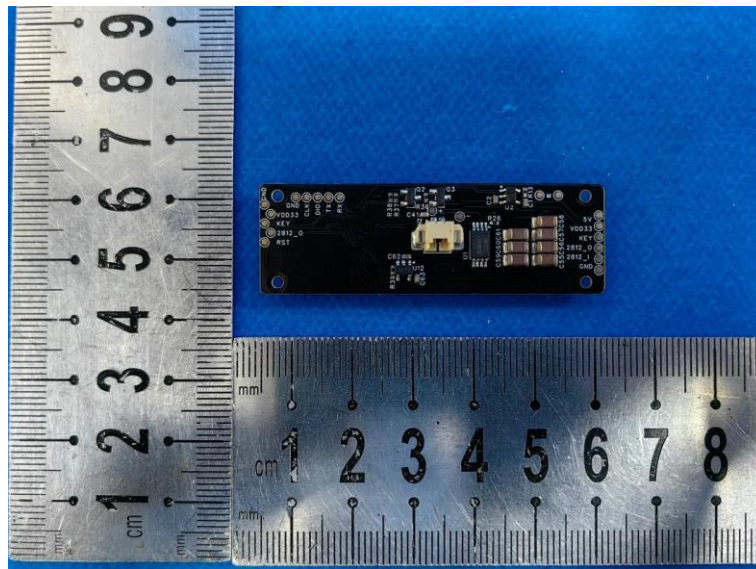

Product Name: Smart Handles

Model No.: SHA2A1

## EUT Constructional Details

### Internal Photo

-----End-----