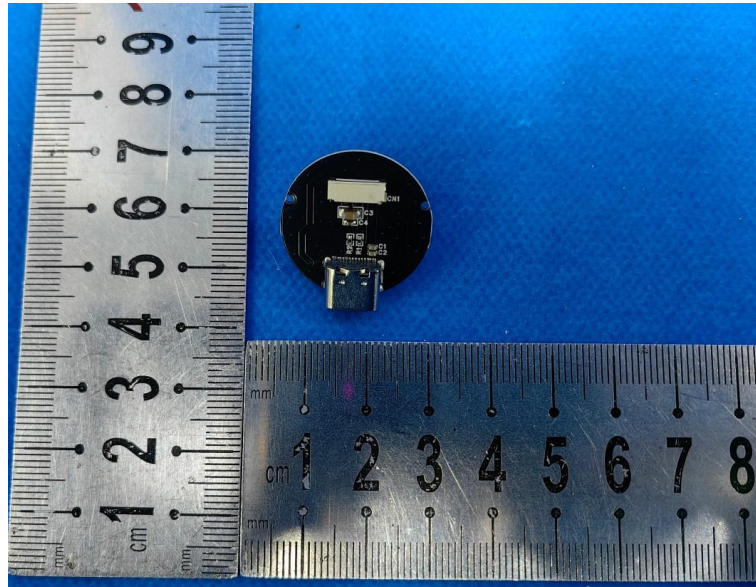

Product Name: Smart Handles

Model No.: SHA2A1

### Internal Photo

-----End-----