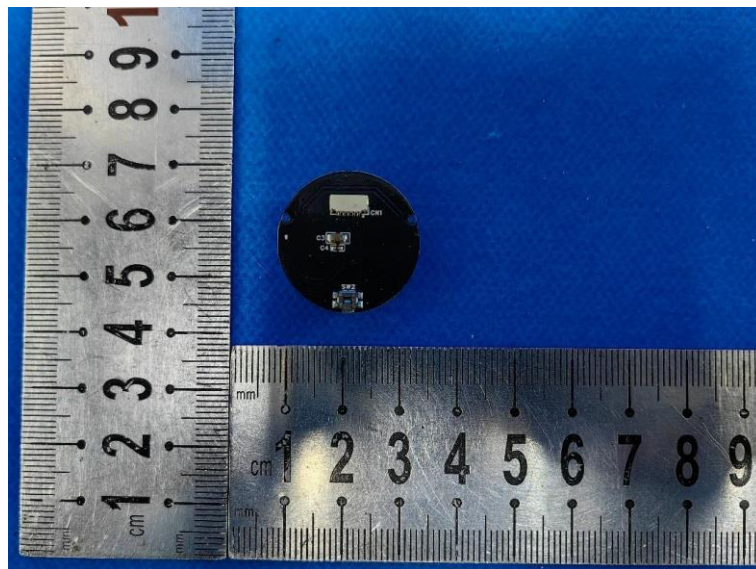

Product Name: Smart Handles

Model No.: SHA2A1

### Internal Photo

-----End-----