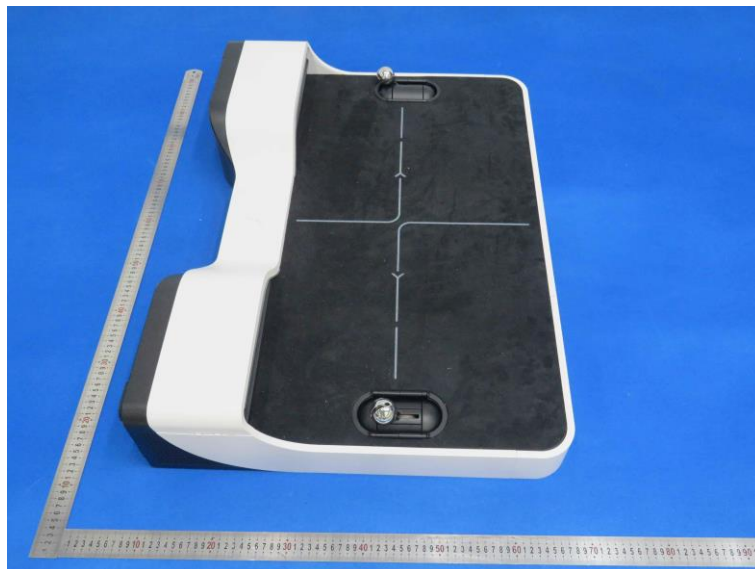

Product Name: GYM PAL
Model No.: PAL220A1100C12

EUT Constructional Details

External Photo

-----End-----