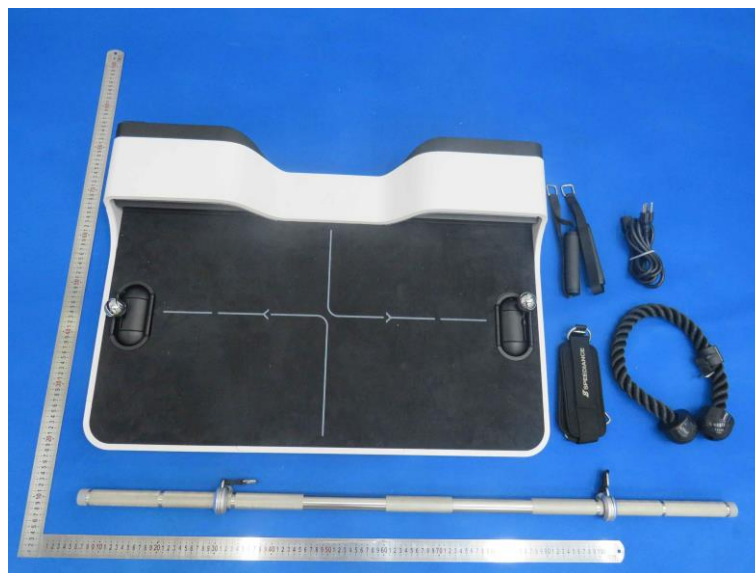

Product Name: GYM PAL
Model No.: PAL220A1100C12

EUT Constructional Details

External Photo

-----End-----