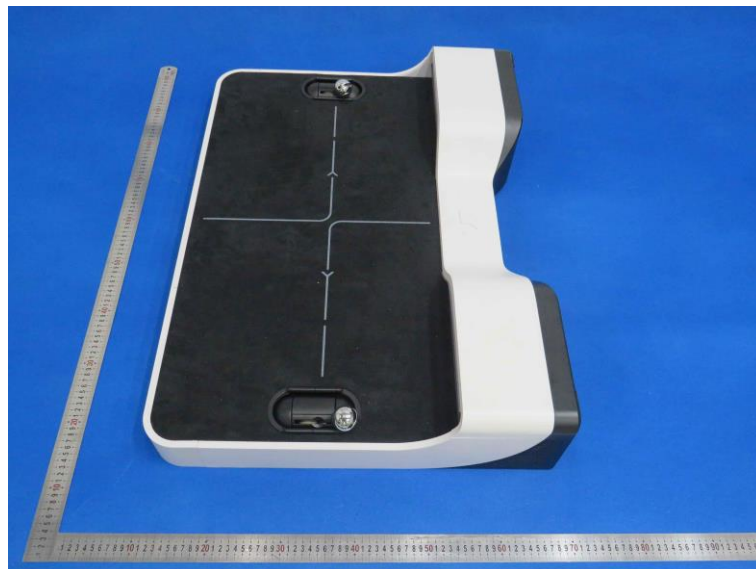

Product Name: GYM PAL
Model No.: PAL220A1100C12

EUT Constructional Details

External Photo

-----End-----