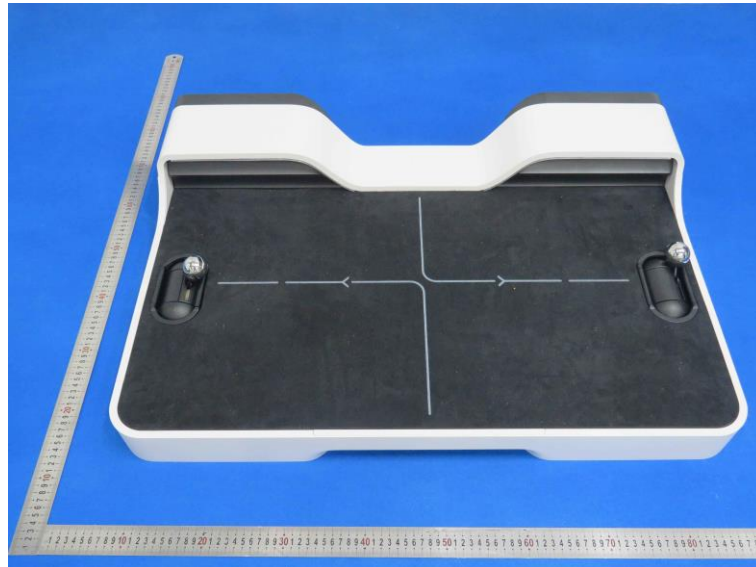

Product Name: GYM PAL
Model No.: PAL220A1100C12

EUT Constructional Details

External Photo

-----End-----