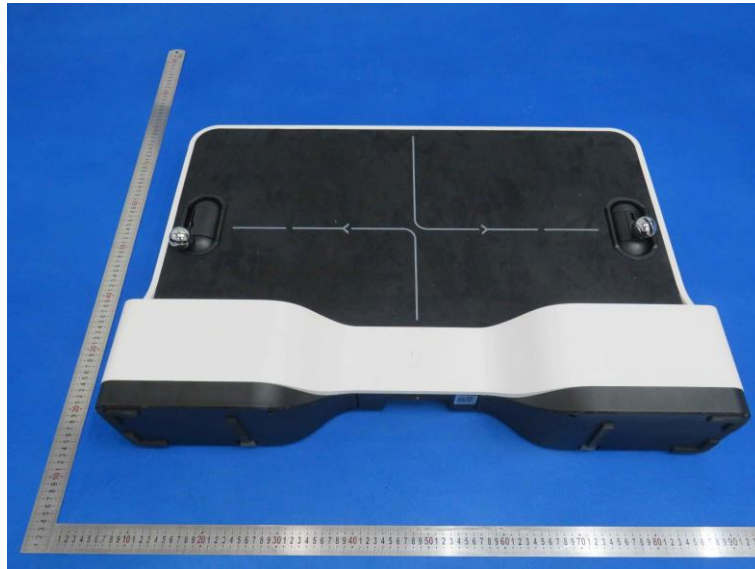

Product Name: GYM PAL
Model No.: PAL220A1100C12

EUT Constructional Details

External Photo

-----End-----