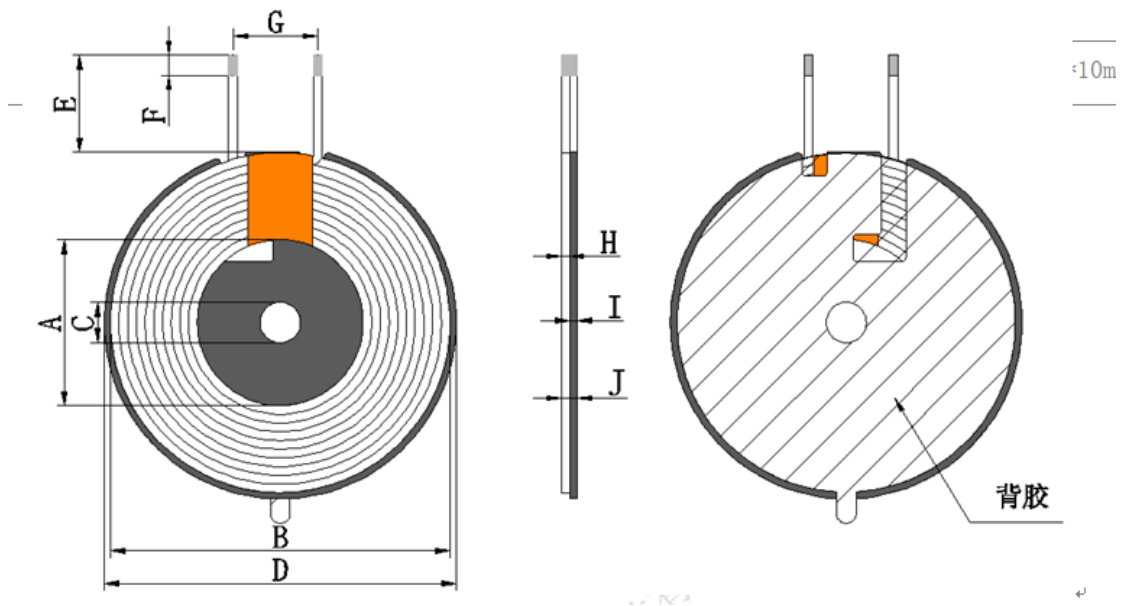

# Antenna Specifications

1. Manufacture: DONGGUAN KIMCHEN INDUSTRY INTL LIMITED

DONGGUAN KIMCHEN INDUSTRY INTL LIMITED

152 Wanchang Road Section, Taigongling Village, Dalingshan Town, Dongguan City

2. Model number: 20.5\*42\*0.08\*105P\*10TS\*40mm

3. Floor plan: unit: MM

A	B	C	D	E	F	G	H	I	J
20.5±0.5	42±1	5.0±0.5	43.5±0.5	40±1	3±1	10±2	1.25max	1.0±0.1	2.8max

4. Product parameters

Antenna Gain: 0dBi

Line diameter: 0.08x105

Number of turns: 10