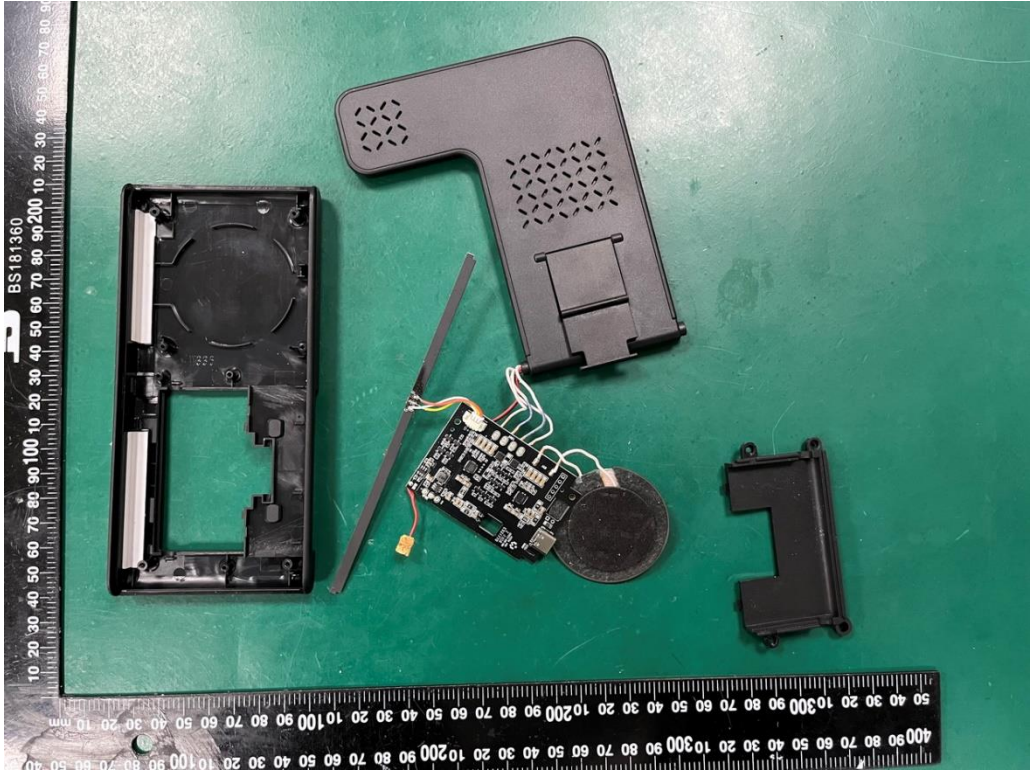

Internal Photo
FCC ID: 2A4WMWZC-W336

ANT