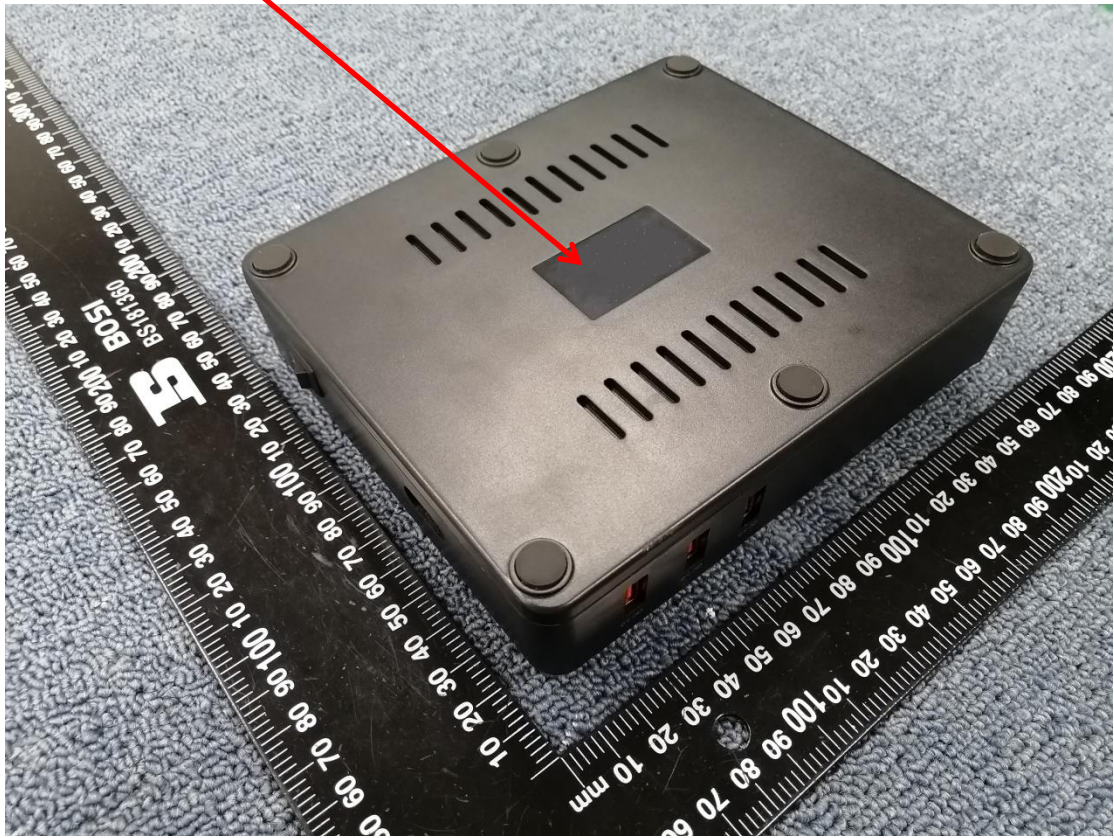

Label location

7in1 Wireless charging pile

FCCID:2A4WMWZC-W25

Input:100-200V50-60HZ

Output:Max to 78W

Output:Phone 5W/7.5W/10W/15W

Output:Watch3W(Max)

Output:Airpods 5W(Max)

Output:Pencil2W(Max)

Output:USB Port18W(Max)

Made in China