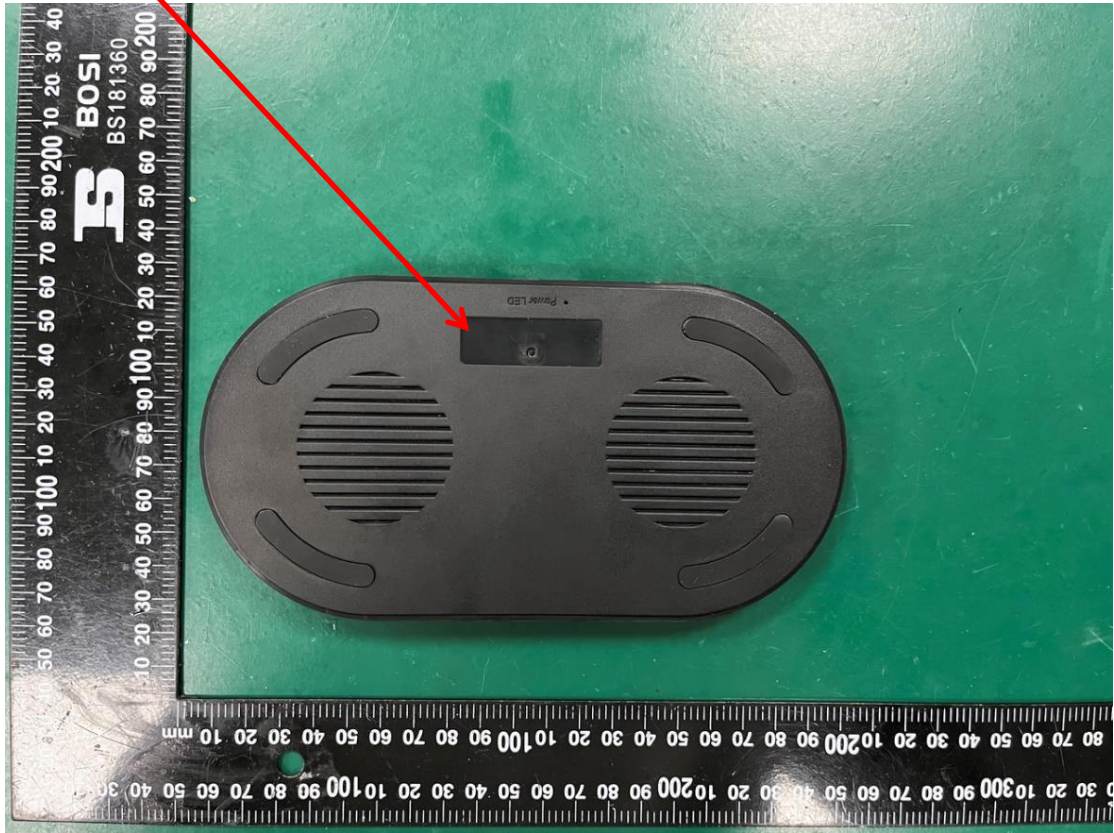

Labels location

Model: CW310  
FCC ID: 2A4WMWZC-CW310