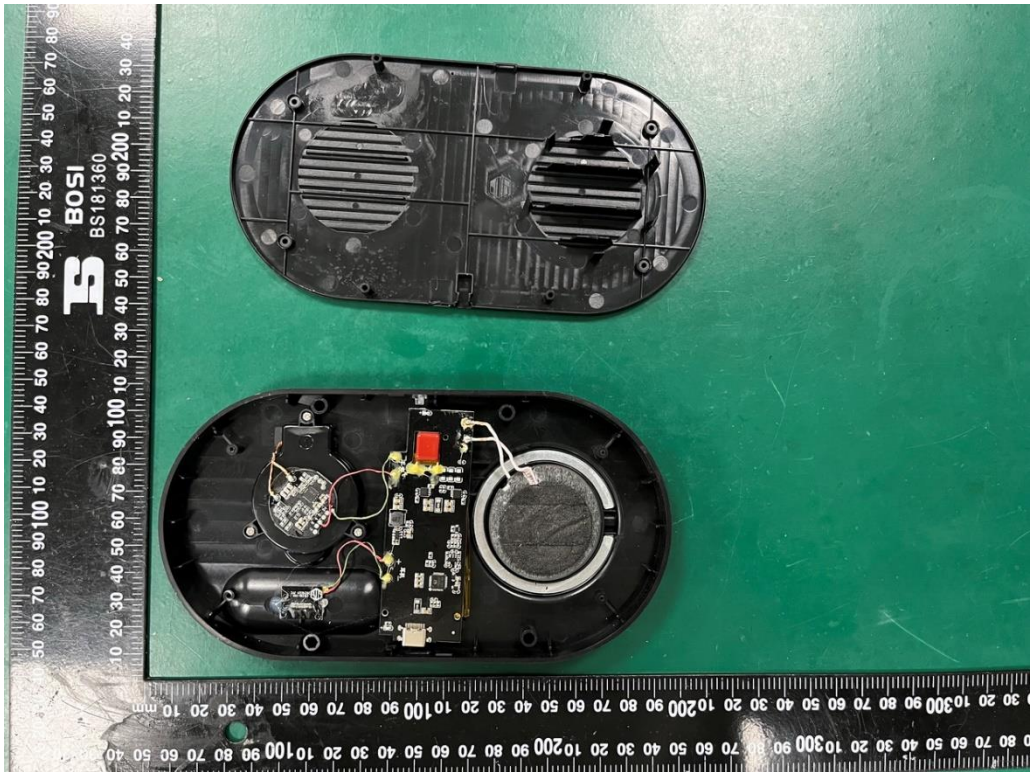

Internal Photo
FCC ID: 2A4WMWZC-CW310

ANT