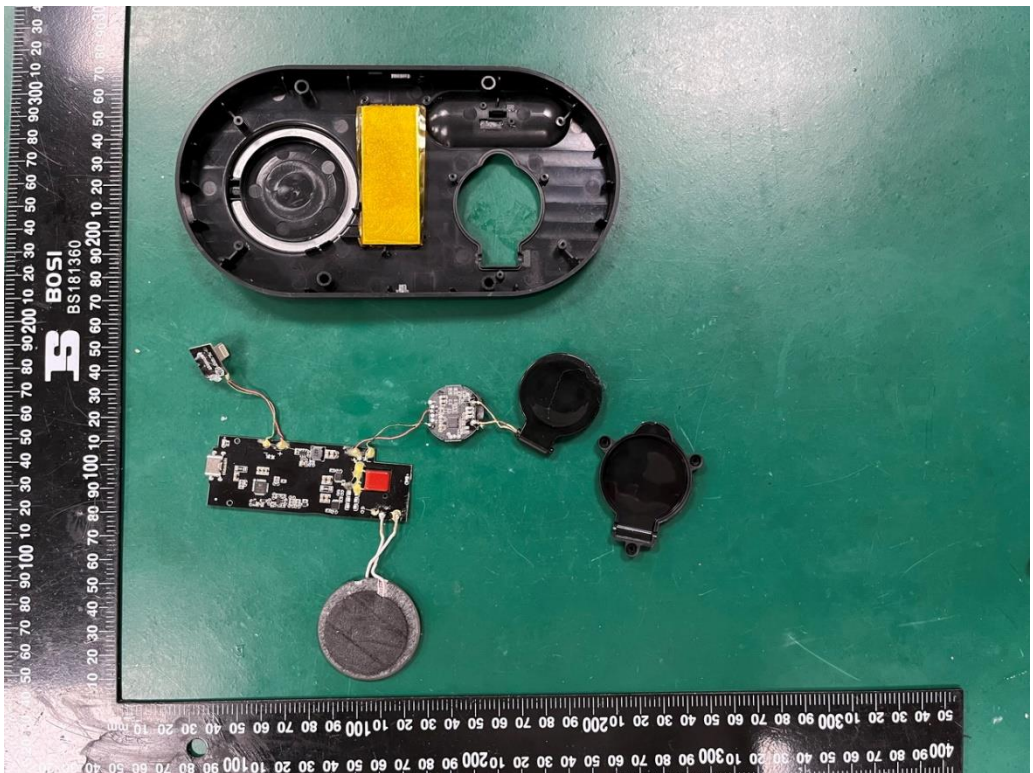

Internal Photo
FCC ID: 2A4WMWZC-CW310

ANT