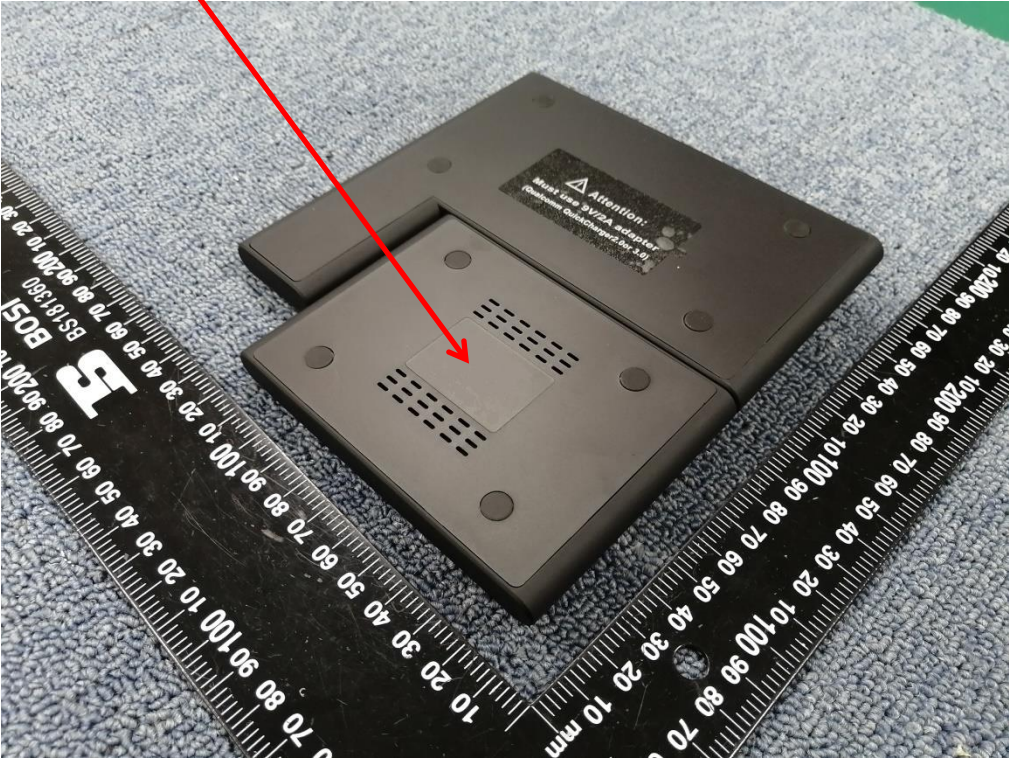

Label location

FCC ID:2A4WMWZC-B16  
Fast Wireless Charger  
Input:5V/2A 9V/2A  
Output:Phone:5W/7.5W/10W  
Watch:2W Earphones:5W  
Made in China