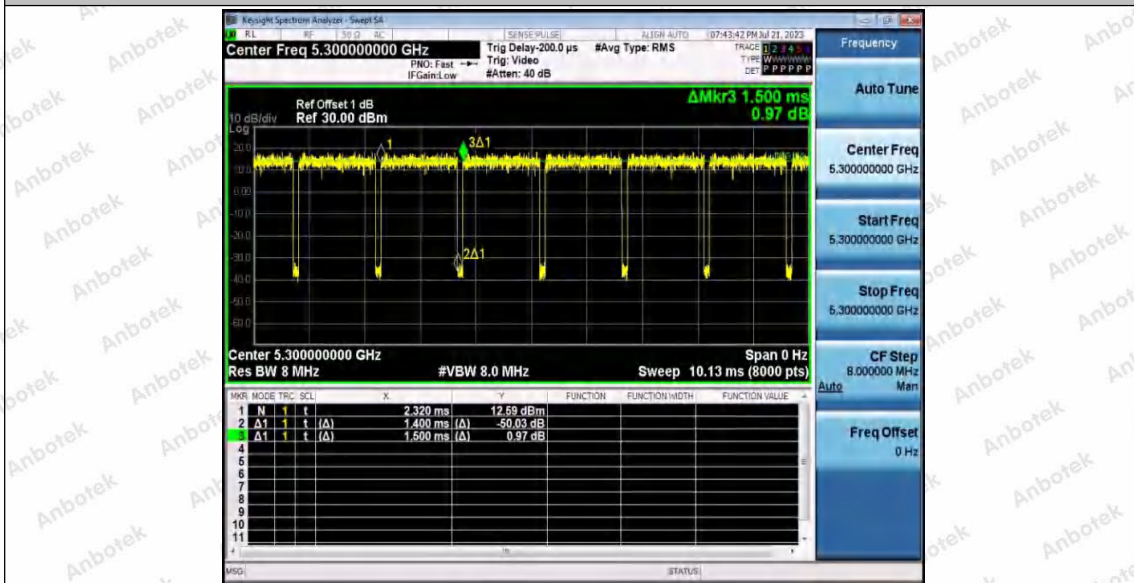

Hotline 400-003-0500  
 www.anbotek.com.cn

11A\_Ant1\_5260

11A\_Ant1\_5300