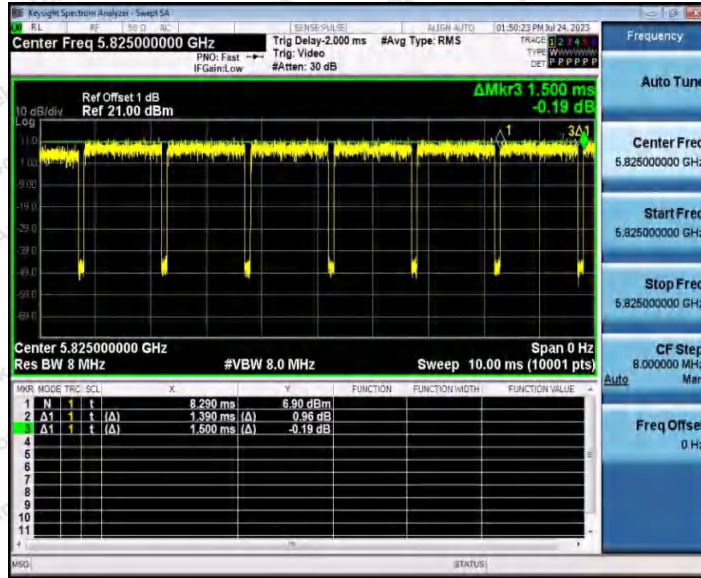

Hotline 400-003-0500  
 www.anbotek.com.cn

11A\_Ant1\_5785

11A\_Ant1\_5825

11N20SISO\_Ant1\_5180