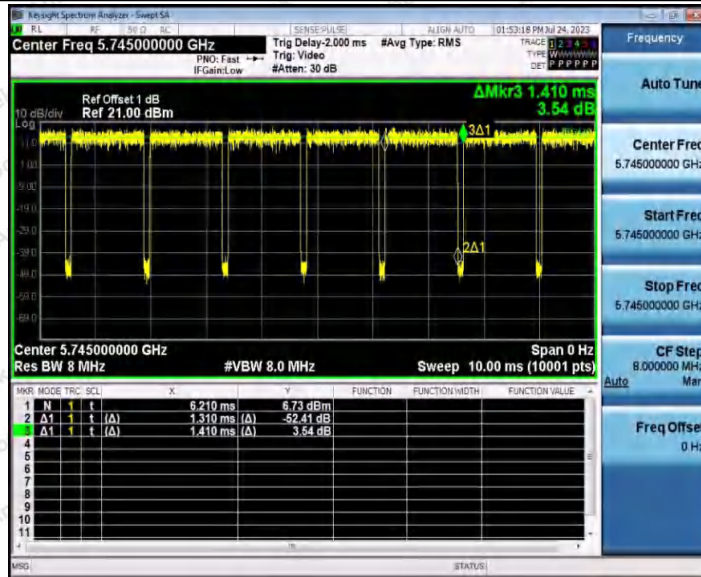

11N20SISO_Ant1_5745

11N20SISO_Ant1_5785

Shenzhen Anbotek Compliance Laboratory Limited

Address: 1/F., Building D, Sogood Science and Technology Park, Sanwei Community, Hangcheng Street, Bao'an District, Shenzhen, Guangdong, China.
Tel: (86) 0755-26066440 Fax: (86) 0755-26014772 Email: service@anbotek.com

Hotline 400-003-0500
www.anbotek.com.cn