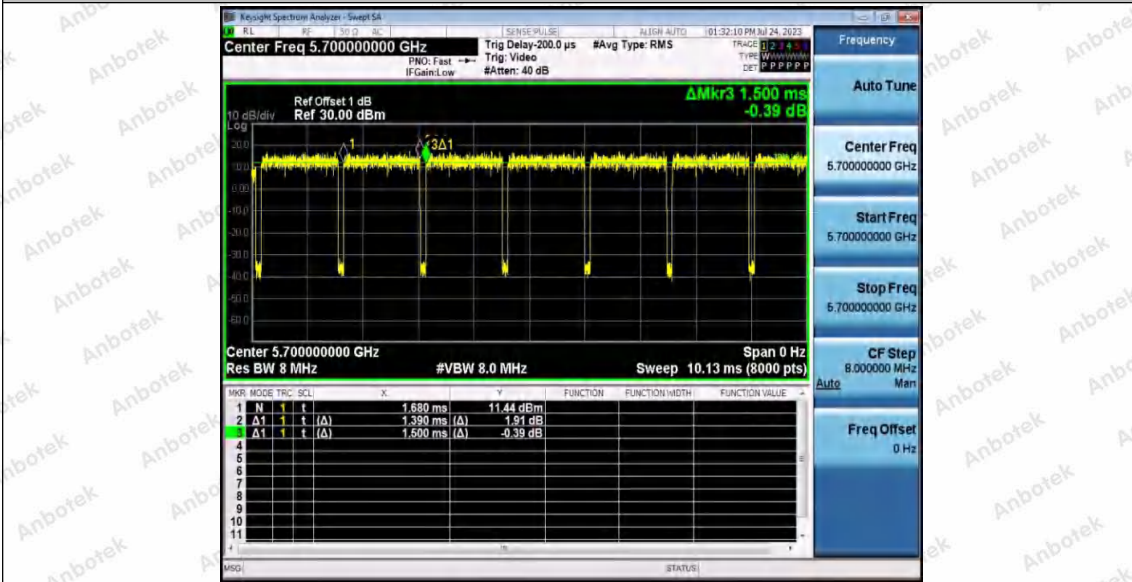

11A_Ant1_5700