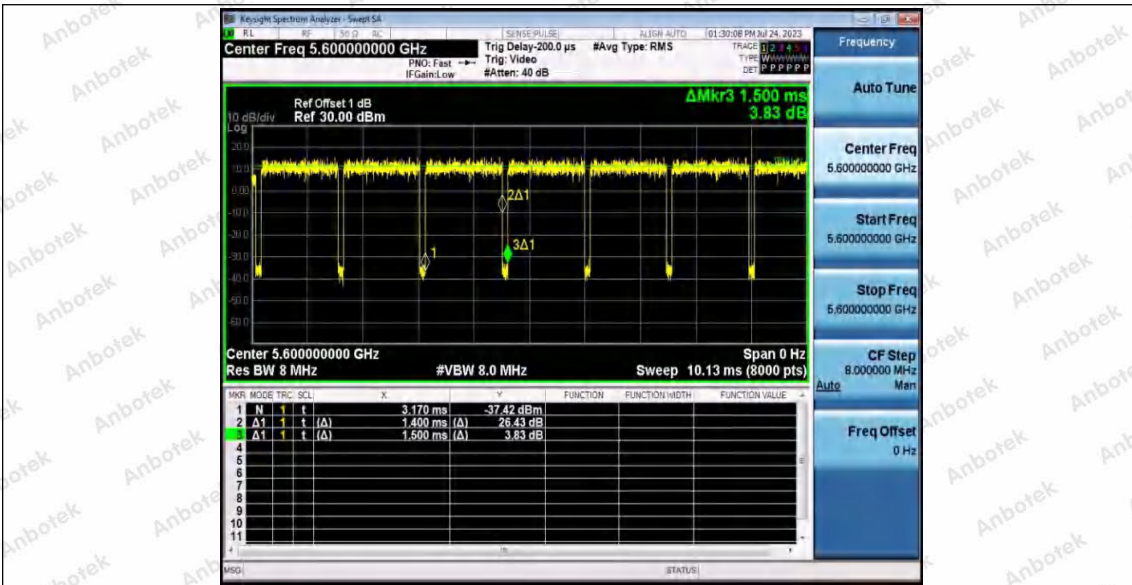

Shenzhen Anbotek Compliance Laboratory Limited

Address: 1/F., Building D, Sogood Science and Technology Park, Sanwei Community, Hangcheng Street, Bao'an District, Shenzhen, Guangdong, China.
Tel: (86) 0755-26066440 Fax: (86) 0755-26014772 Email: service@anbotek.com

Hotline 400-003-0500
www.anbotek.com.cn