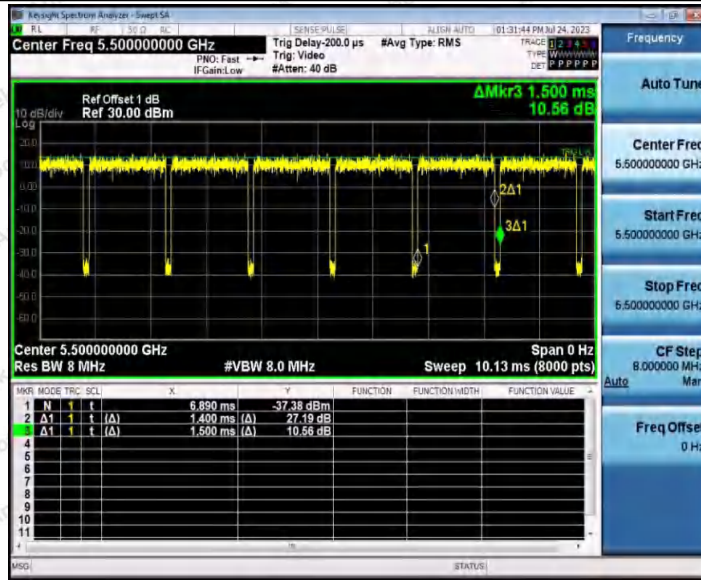

Hotline: 400-003-0500  
 www.anbotek.com.cn

11A\_Ant1\_5320

11A\_Ant1\_5500

11A\_Ant1\_5600