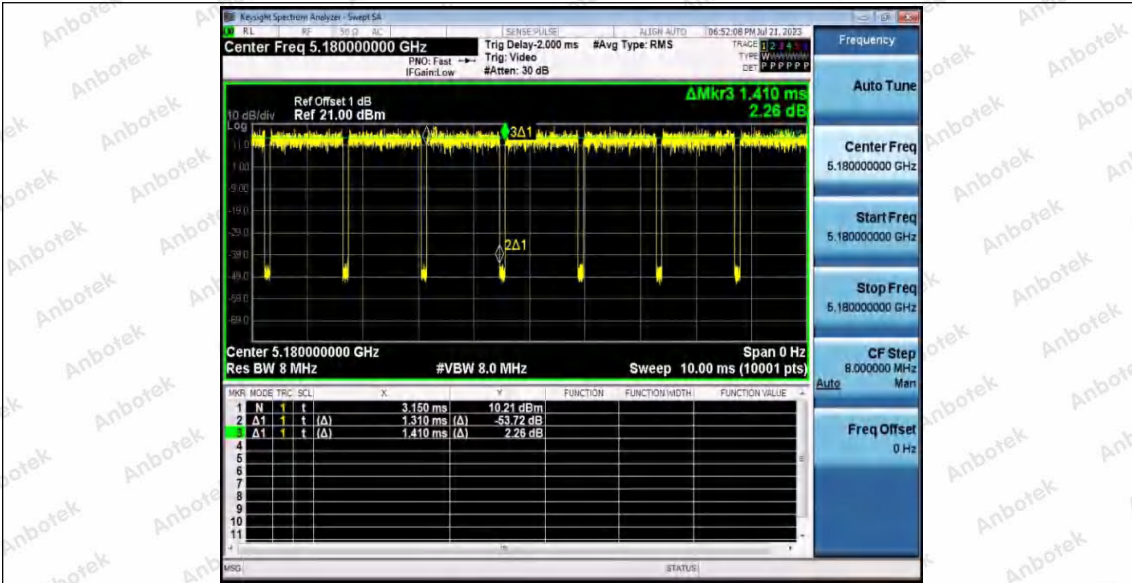

Shenzhen Anbotek Compliance Laboratory Limited

Address: 1/F., Building D, Sogood Science and Technology Park, Sanwei Community, Hangcheng Street, Bao'an District, Shenzhen, Guangdong, China.
Tel: (86) 0755-26066440 Fax: (86) 0755-26014772 Email: service@anbotek.com

Hotline: 400-003-0500
www.anbotek.com.cn