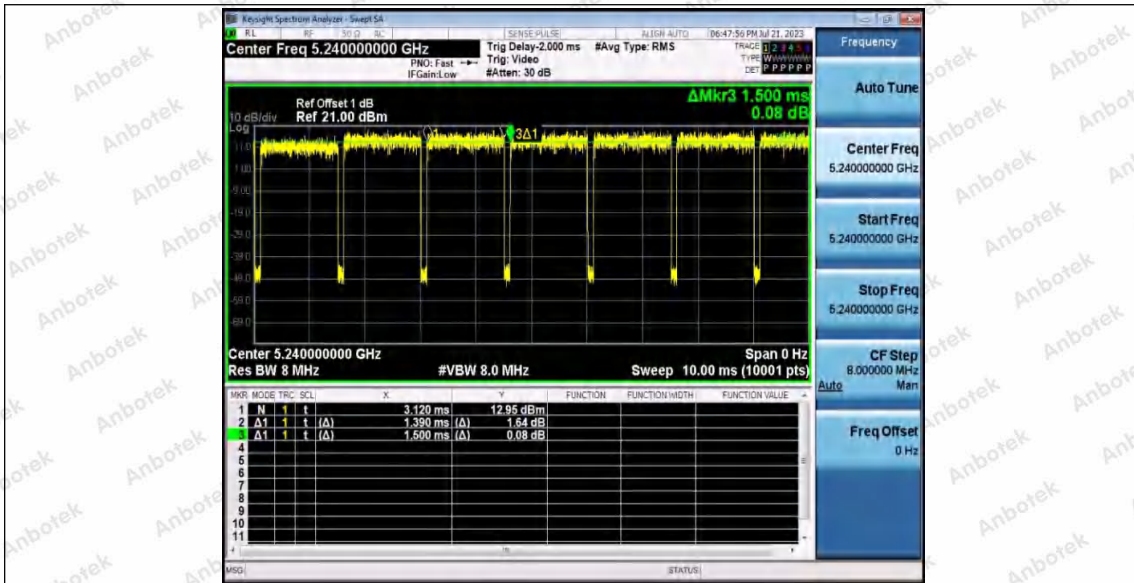

Shenzhen Anbotek Compliance Laboratory Limited

Address: 1/F., Building D, Sogood Science and Technology Park, Sanwei Community, Hangcheng Street, Bao'an District, Shenzhen, Guangdong, China.
Tel: (86) 0755-26066440 Fax: (86) 0755-26014772 Email: service@anbotek.com

Hotline: 400-003-0500
www.anbotek.com.cn