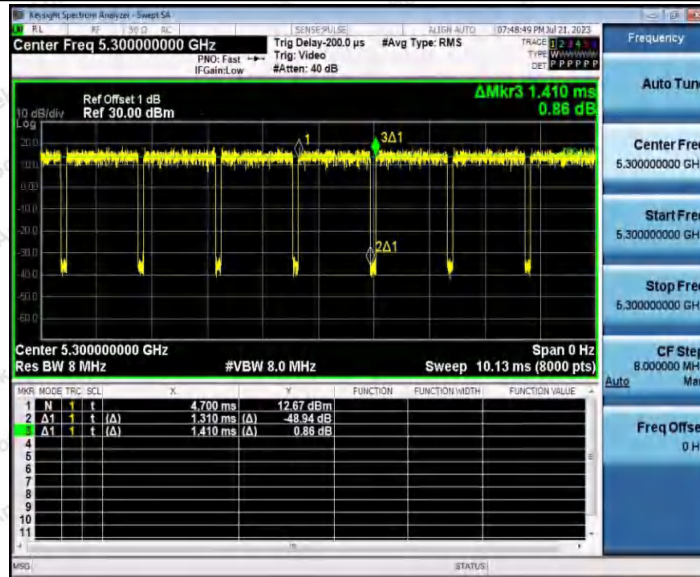

11N20SISO_Ant1_5300

11N20SISO_Ant1_5320

Shenzhen Anbotek Compliance Laboratory Limited

Address: 1/F., Building D, Sogood Science and Technology Park, Sanwei Community, Hangcheng Street, Bao'an District, Shenzhen, Guangdong, China.
Tel: (86) 0755-26066440 Fax: (86) 0755-26014772 Email: service@anbotek.com

Hotline 400-003-0500
www.anbotek.com.cn