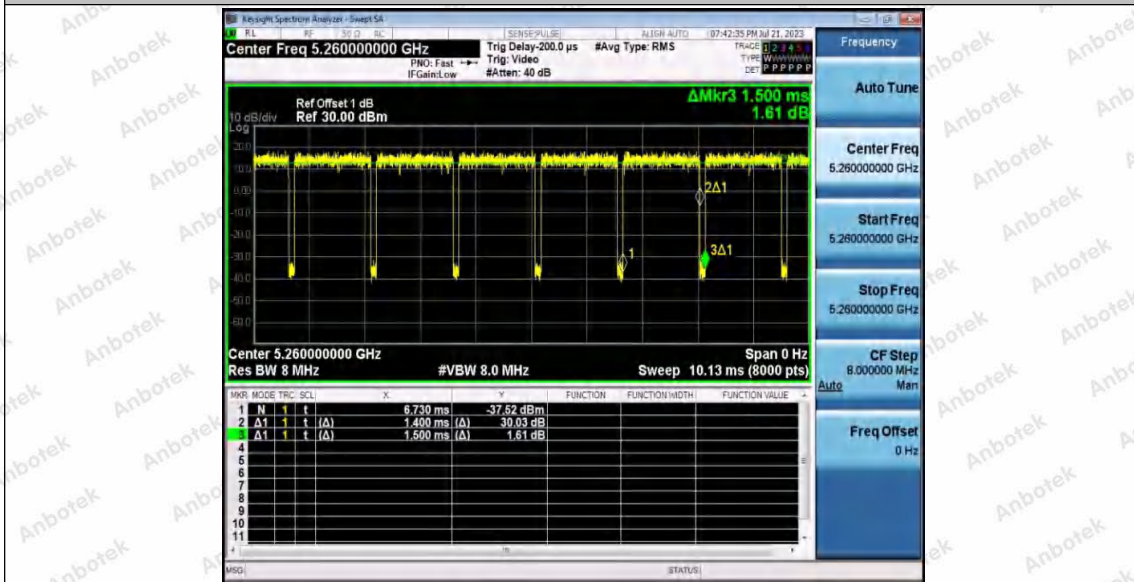

Hotline 400-003-0500  
 www.anbotek.com.cn

11A\_Ant1\_5260

11A\_Ant1\_5300