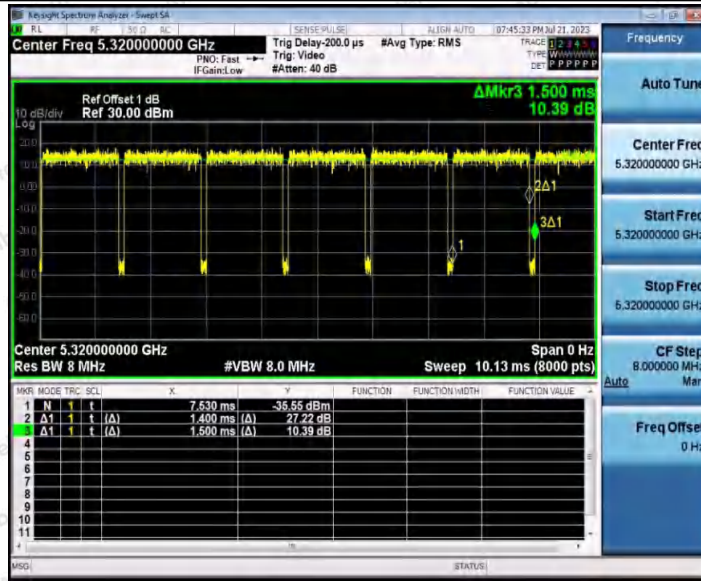

11A_Ant1_5320