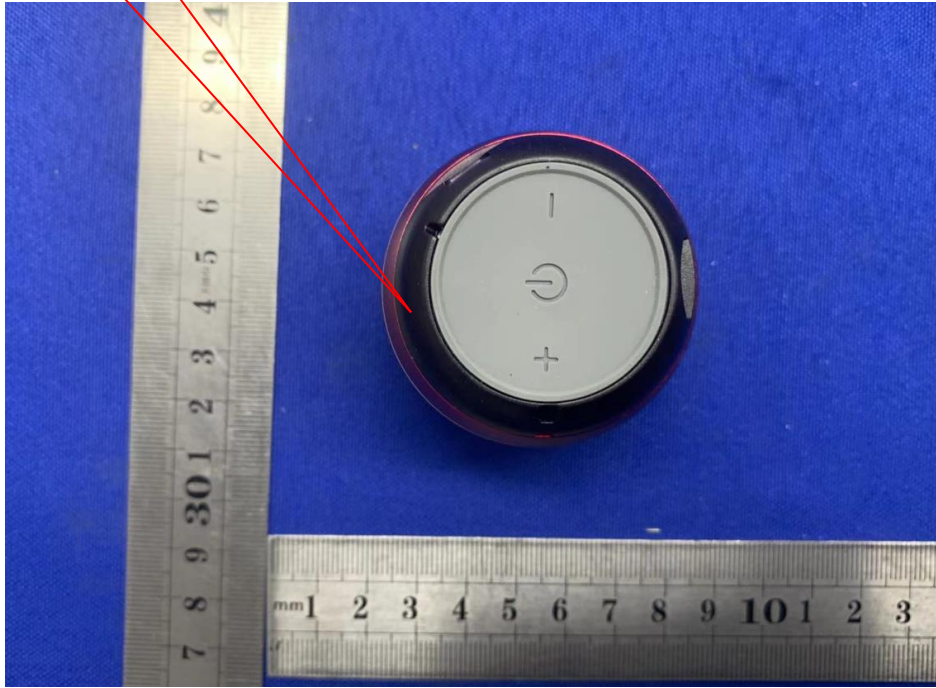

Label Location

Model: V7
FCC ID: 2A4UJ-V7