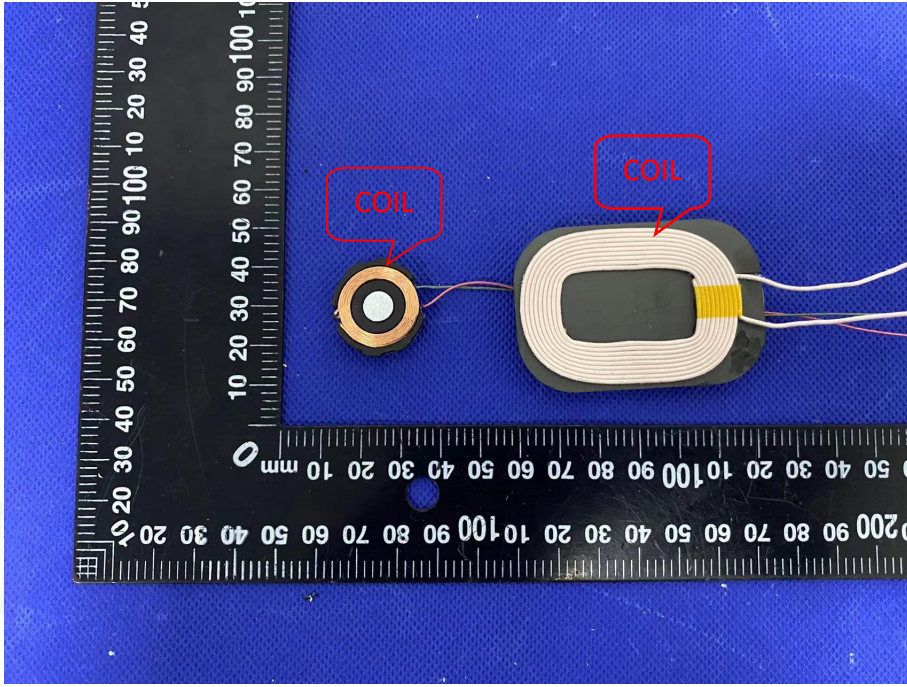

EUT PHOTO(Internal Photos)

Test Mode: G803

***** END OF REPORT *****