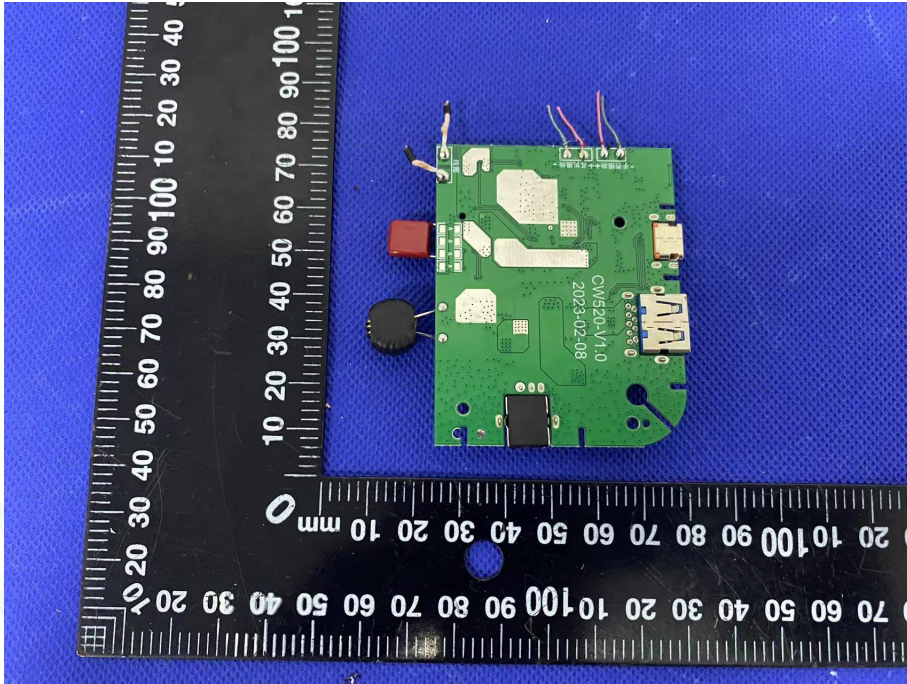

EUT PHOTO(Internal Photos)

Test Mode: G803

***** END OF REPORT *****