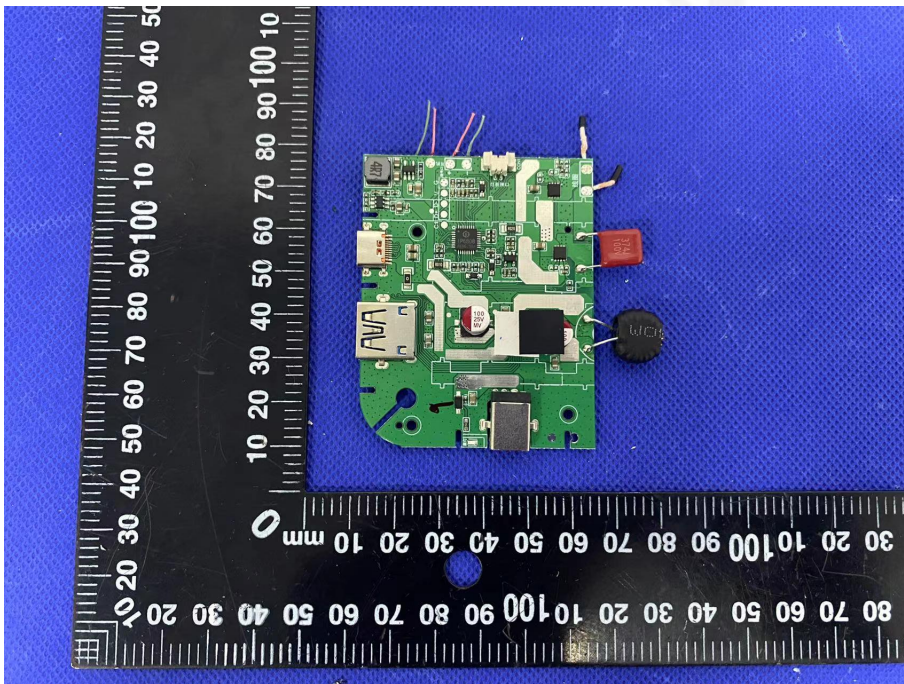

EUT PHOTO(Internal Photos)

Test Mode: G803

***** END OF REPORT *****