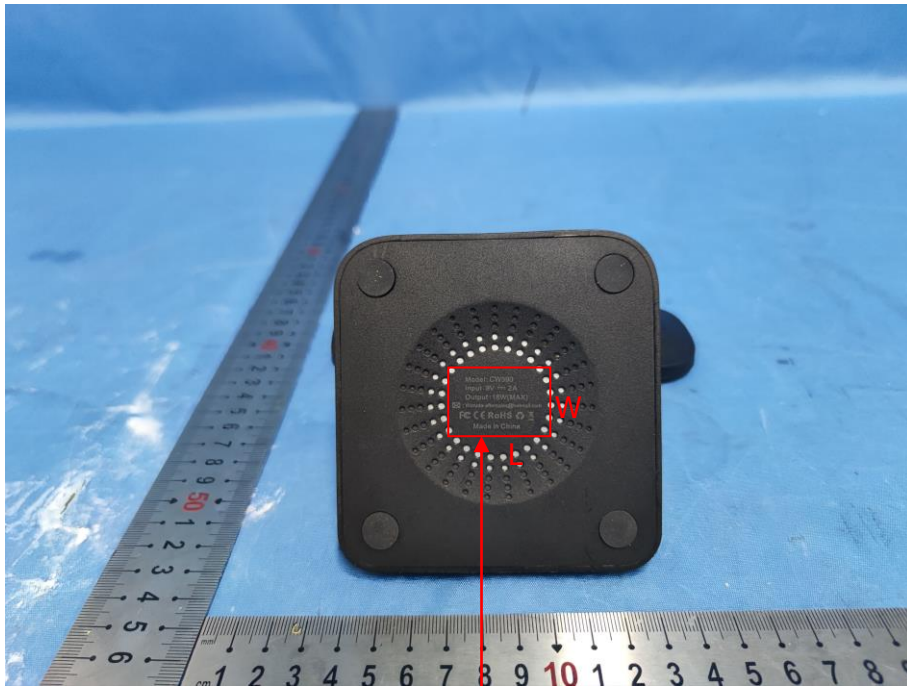

## Label

3 in 1 Magnetic Wireless Charger

Model Name: CW390

FCC ID: 2A4TT-CW390

Size: L28mm \* W20mm

1. The label is silk-screen on the sample