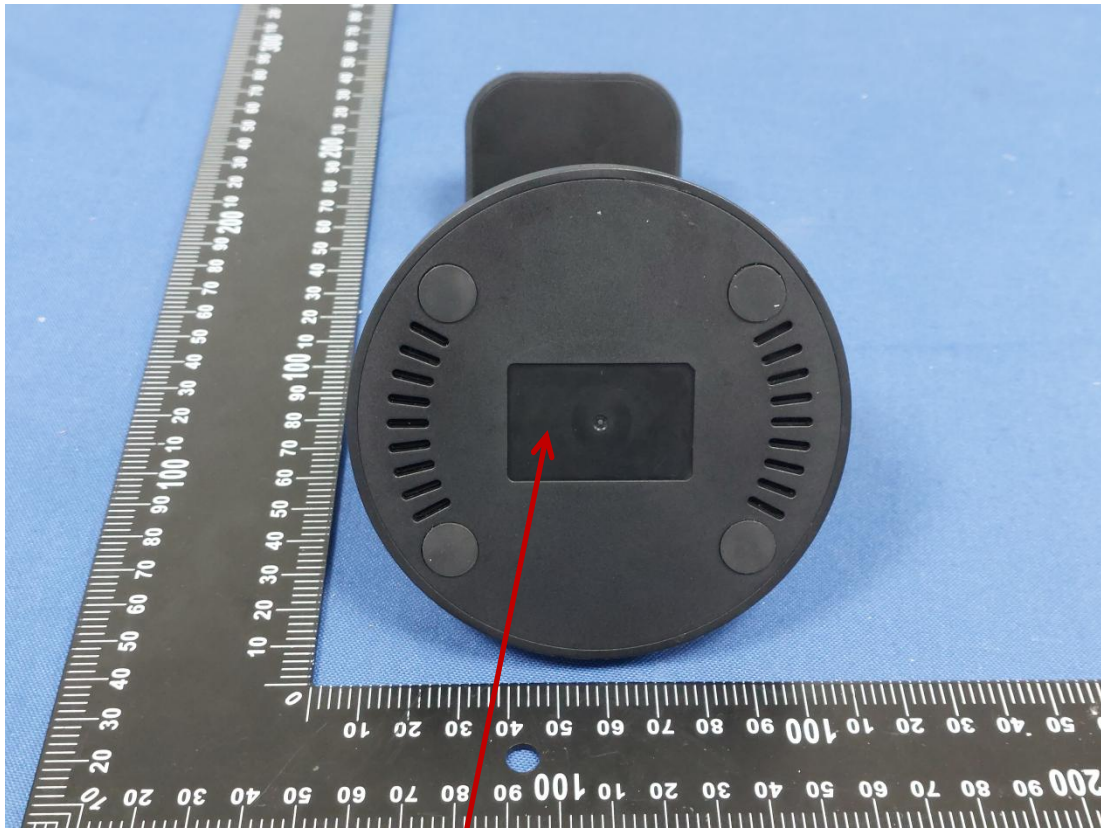

Lable:

3 in 1 wireless charger

Model: CW350

FCC ID: 2A4TT-CW360