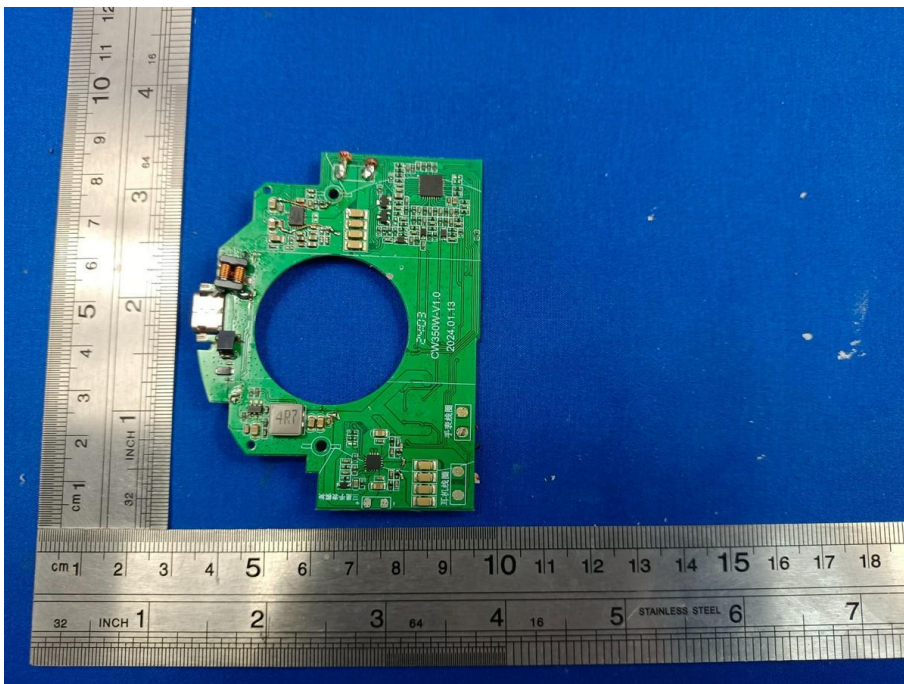

Photographs of the EUT (Internal Photos)

Model: CW350W

Coil 2

Coil 3