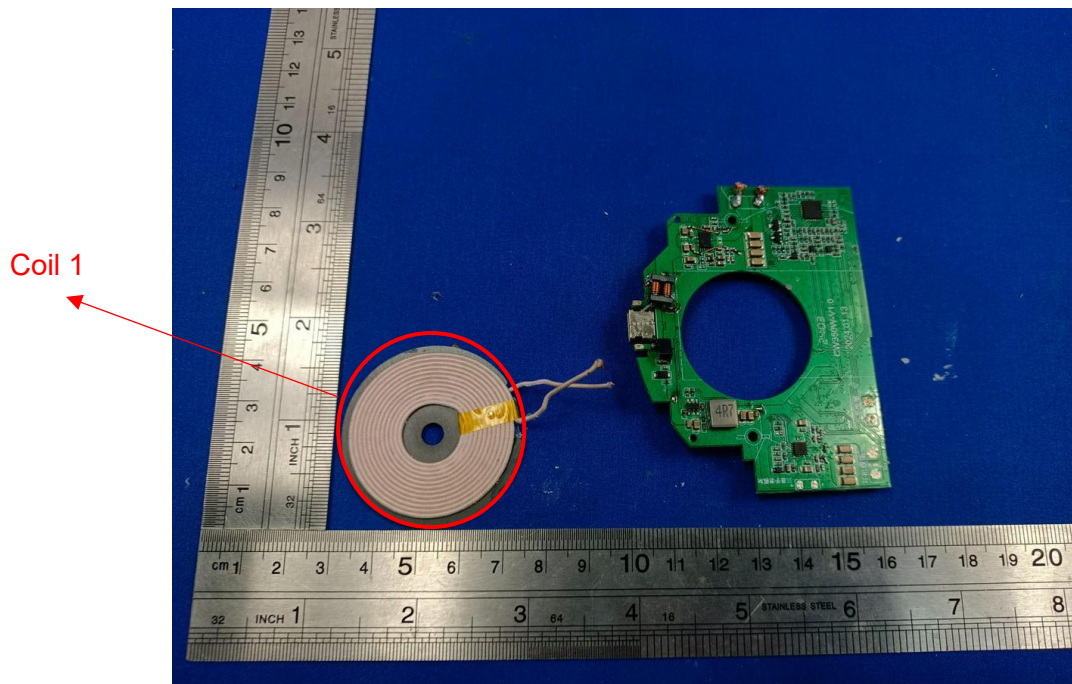

Photographs of the EUT (Internal Photos)

Model: CW350W

Coil 2

Coil 3