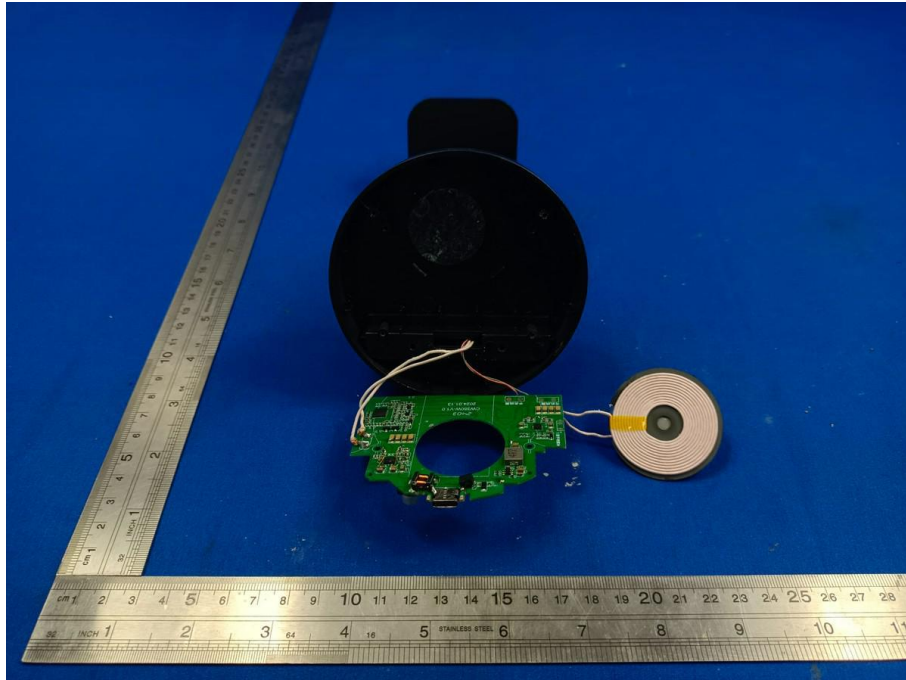

Photographs of the EUT (Internal Photos)

Model: CW350W

Coil 2

Coil 3