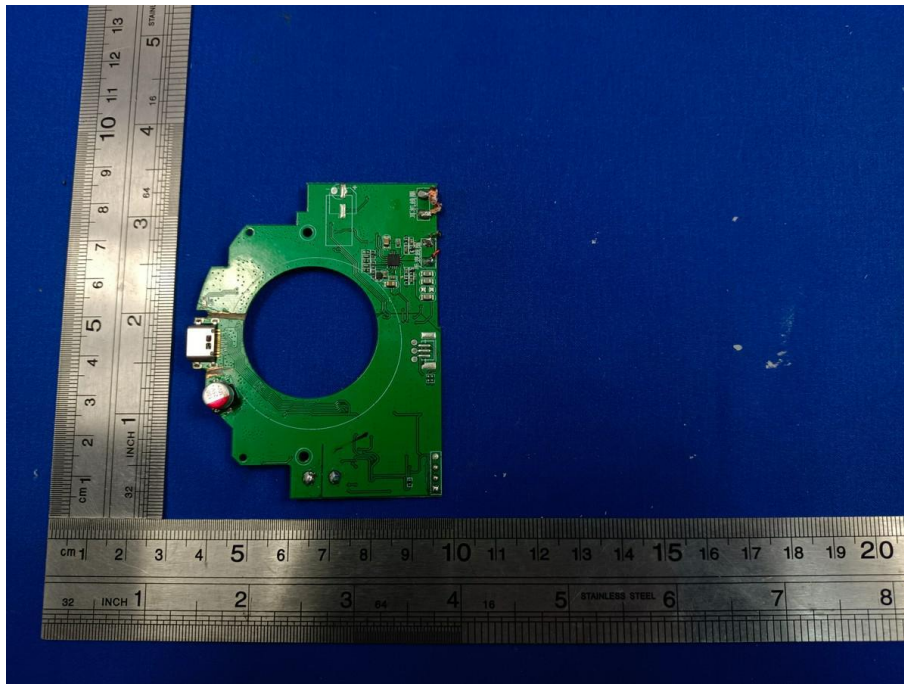

Photographs of the EUT (Internal Photos)

Model: CW350W

Coil 2

Coil 3