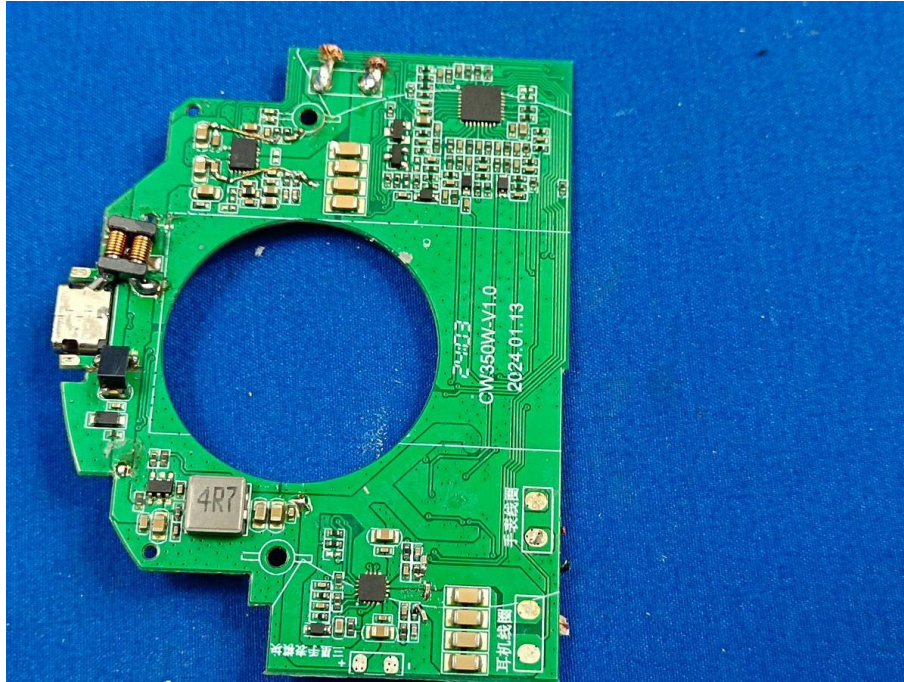

Photographs of the EUT (Internal Photos)

Model: CW350W

Coil 2

Coil 3