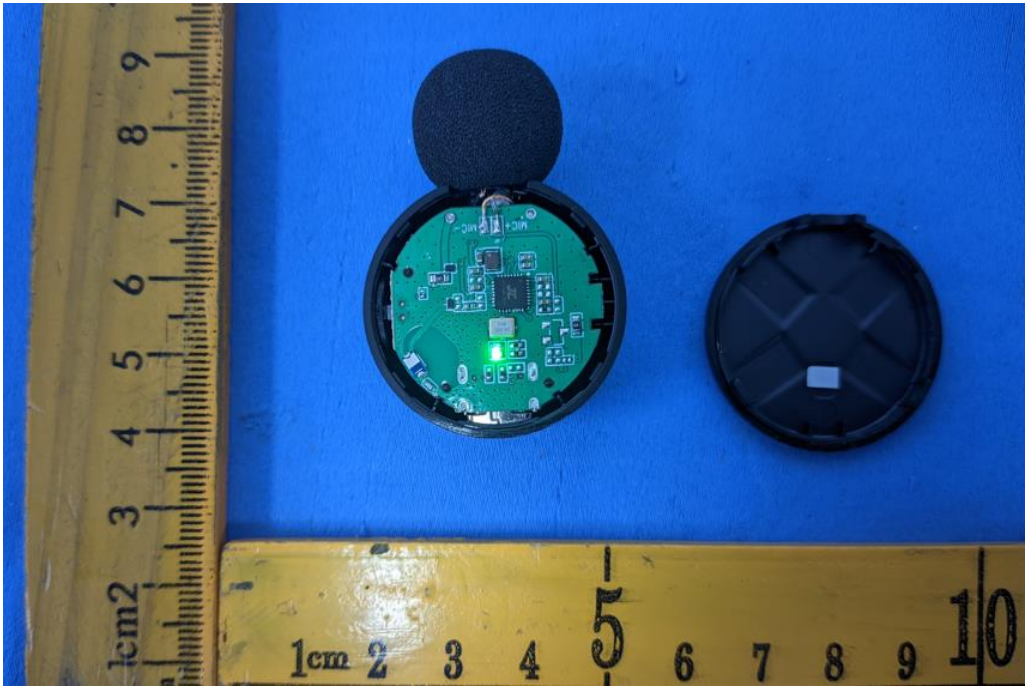

Appendix - Internal Photographs of EUT Constructional Details

Model Name: M1

Photo 1

Photo 2

Photo 3

Photo 4

Photo 5

Photo 6

Photo 7

Photo 8

Photo 9

BT ANT

Photo 9

Photo 10

2.4G custom receive,  
no transmit