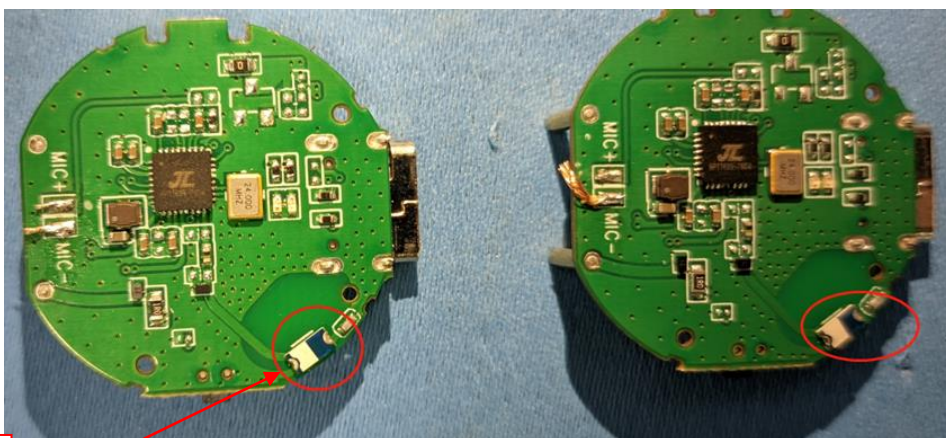

Appendix - Internal Photographs of EUT Constructional Details

Model Name: M1

Photo 1

Photo 2

Photo 3

Photo 4

Photo 5

Photo 6

Photo 7

Photo 8

Photo 9

BT ANT

Photo 9

Photo 10

2.4G custom receive,  
no transmit