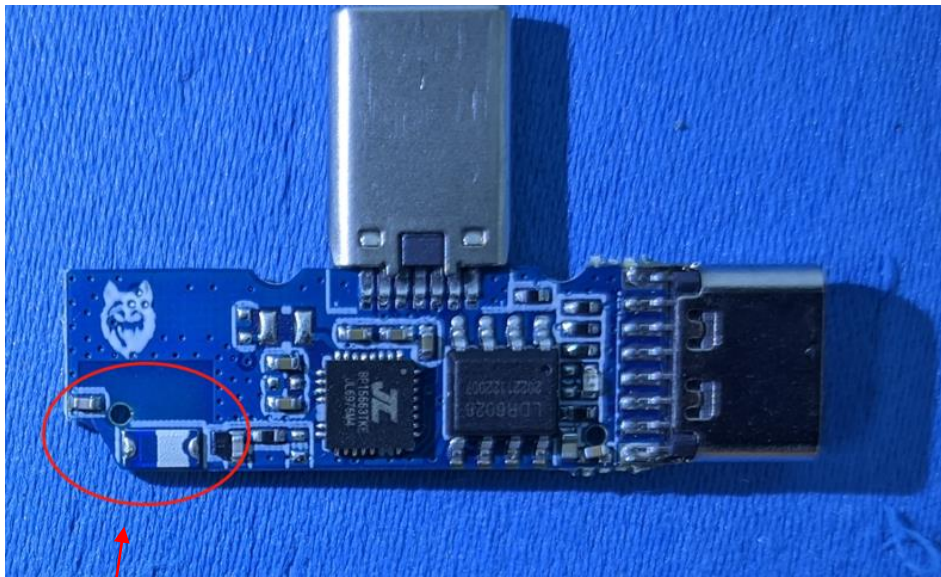

Appendix - Internal Photographs of EUT Constructional Details

Model Name: M1

Photo 1

Photo 2

Photo 3

Photo 4

Photo 5

Photo 6

Photo 7

Photo 8

Photo 9

BT ANT

Photo 9

Photo 10

2.4G custom receive,  
no transmit