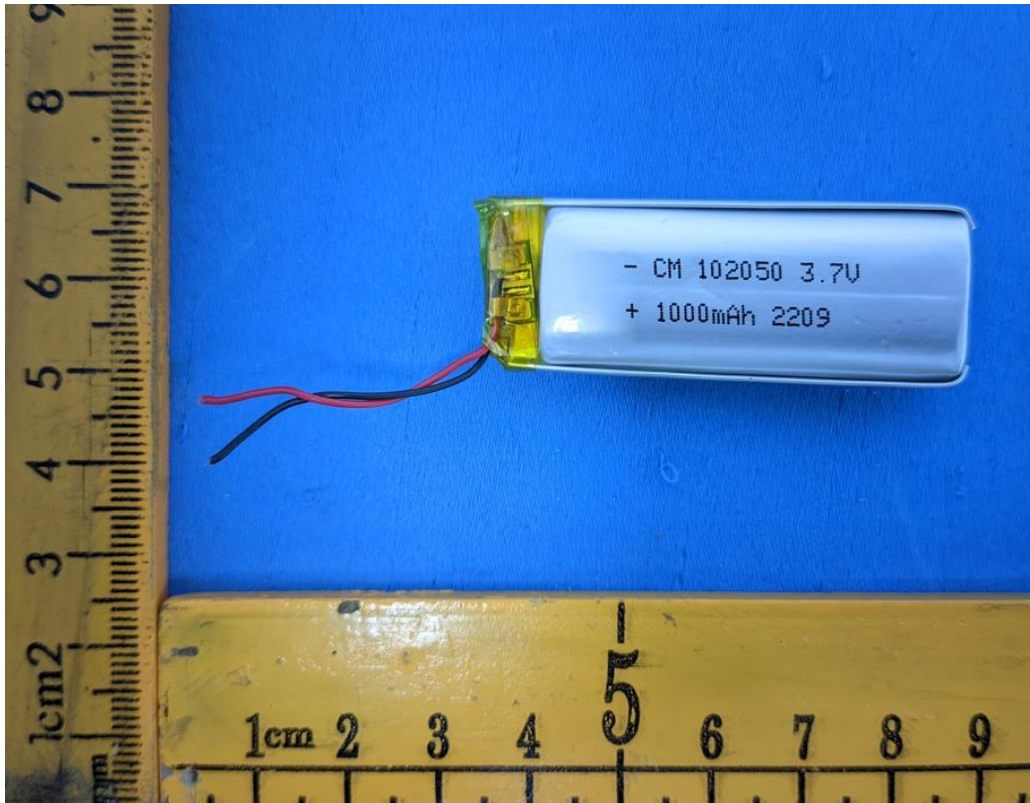

Appendix - Internal Photographs of EUT Constructional Details

Model Name: M1

Photo 1

Photo 2

Photo 3

Photo 4

Photo 5

Photo 6

Photo 7

Photo 8

Photo 9

BT ANT

Photo 9

Photo 10

2.4G custom receive,  
no transmit