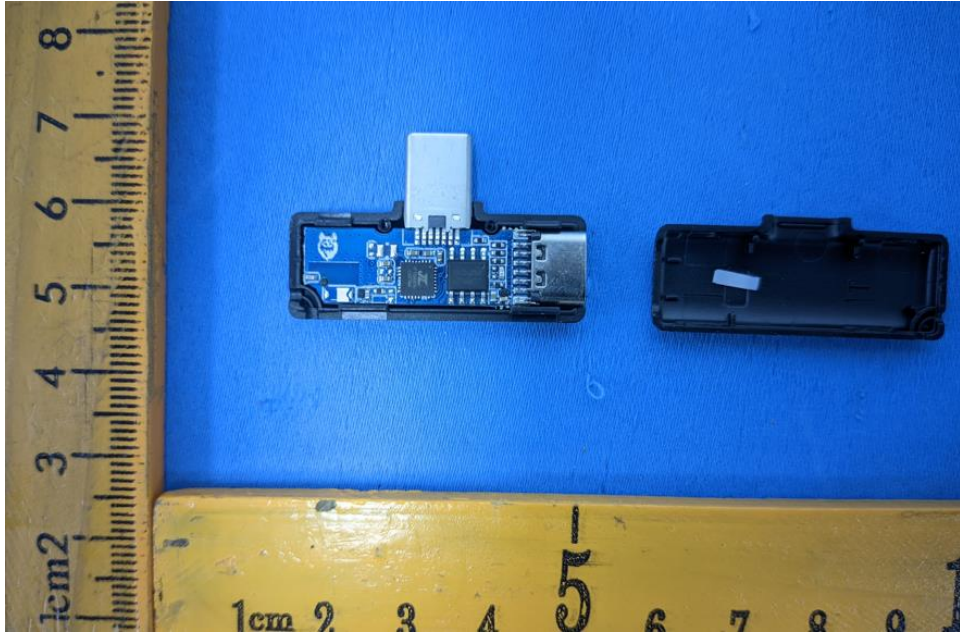

Appendix - Internal Photographs of EUT Constructional Details

Model Name: M1

Photo 1

Photo 2

Photo 3

Photo 4

Photo 5

Photo 6

Photo 7

Photo 8

Photo 9

BT ANT

Photo 9

Photo 10

2.4G custom receive,  
no transmit