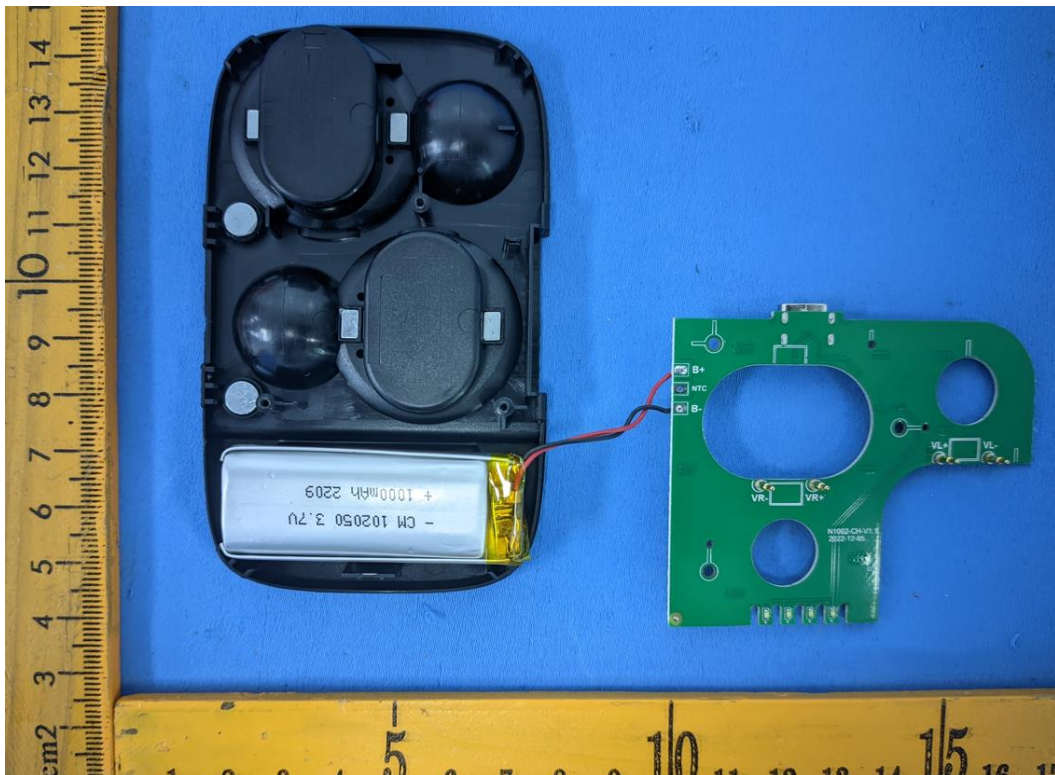

Appendix - Internal Photographs of EUT Constructional Details

Model Name: M1

Photo 1

Photo 2

Photo 3

Photo 4

Photo 5

Photo 6

Photo 7

Photo 8

Photo 9

BT ANT

Photo 9

Photo 10

2.4G custom receive,  
no transmit