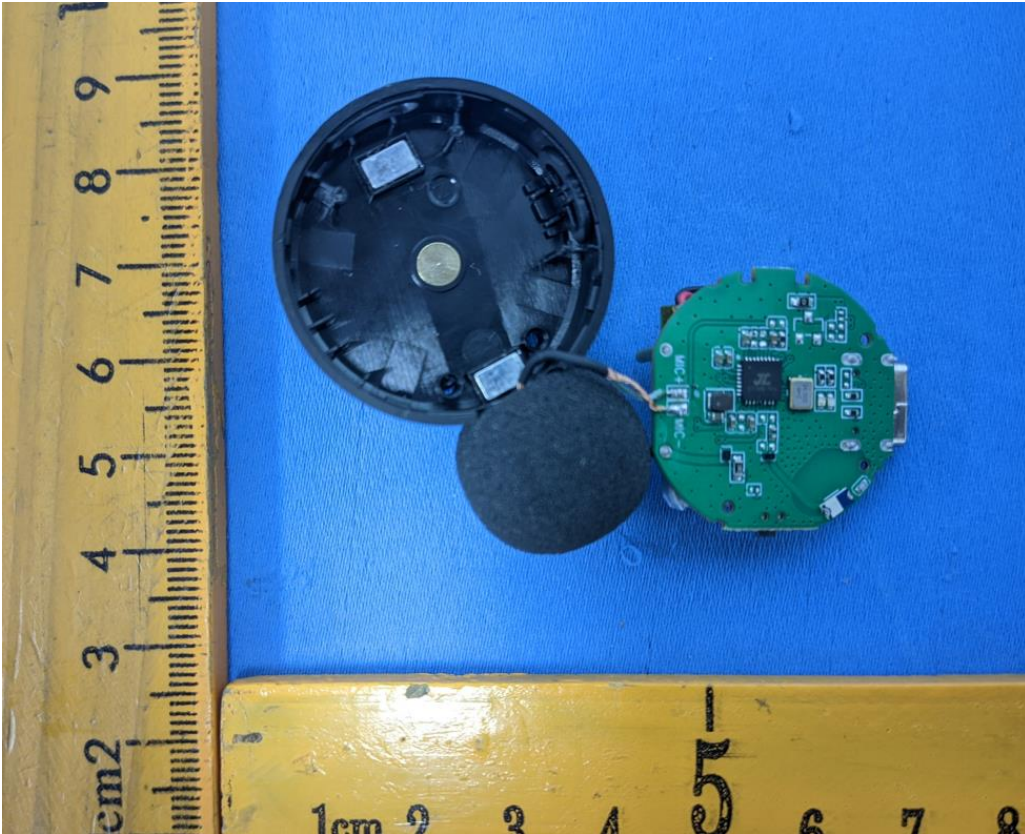

Appendix - Internal Photographs of EUT Constructional Details

Model Name: M1

Photo 1

Photo 2

Photo 3

Photo 4

Photo 5

Photo 6

Photo 7

Photo 8

Photo 9

BT ANT

Photo 9

Photo 10

2.4G custom receive,  
no transmit