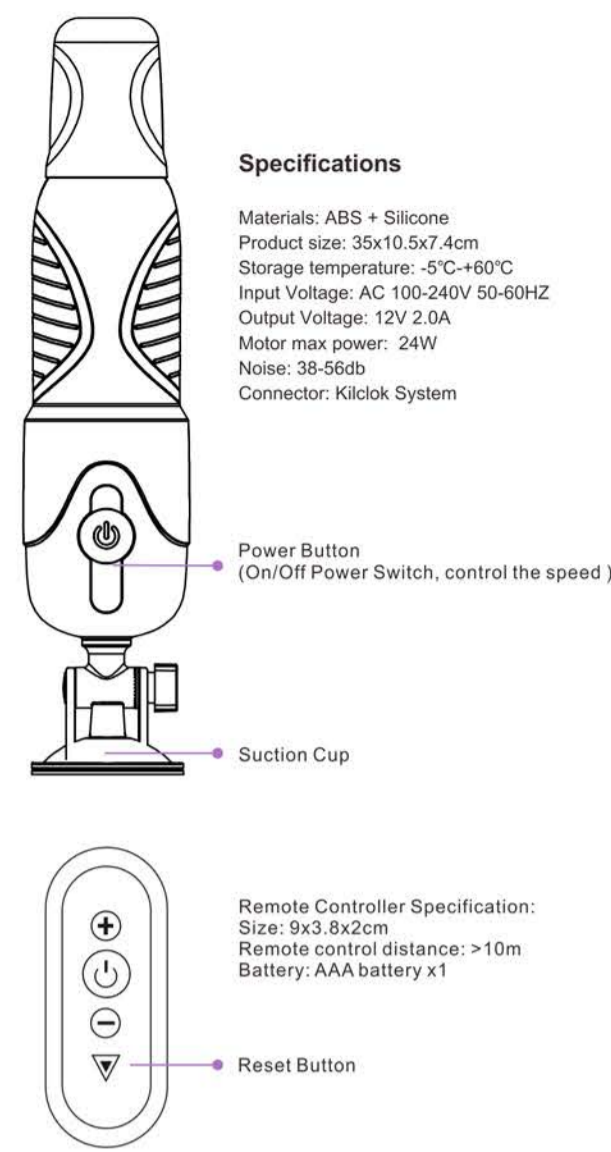

We were still only a bunch of horny engineering students back then, but we just knew there must be a better way.

Every idea starts with a problem, and this was ours: How can we use our engineering skills to innovate the adult toy market?

While researching our idea of making sex machines, we were unpleasantly surprised with what we found: Sex machines already existed. However, once we tested these machines we quickly found out why we hadn't heard of them before. The machines were weak, loud and not safe enough for home use. A niche market that mainly attracted customers in SM circles. Manufacturers had clearly only focused on the base function of the sex machine, thrusting, but they seemed careless about discretion, convenience, durability and safety.

We decided to take a risk and open up our own studio to start our journey to make better sex available to everybody. The design-, and eventually the production -processes were very difficult and we unwillingly learned what the stars look like at 4AM, every day. But after 4 months of designing and testing we made the C0140 HISMITH sex machine we pictured run and it ran perfectly, like in our dreams.

Hismith's first machine was a fact and it's great quality, stable performance and powerful yet silent thrusting became strongly loved by people around the world.

HISMITH goes on, ultimate pleasure goes on.

Warnings and precautions

1. The machine and accessories are not waterproof, please do not use the machine in wet places. Do not touch the power plug with wet hands, this can cause an electric shock.
2. Don't idle the machine in high speed to avoid accidental injury.
3. Please check if the thrust bar is connected tightly, before using heavy attachments, such as a male masturbation cups and large dildos.
4. Please adjust the speed dial to zero before turning the machine on.
5. This product is not intended for use by minors. We advise against the use of this product by cardiac patients, such as those with high blood pressure.
6. Keep away from children.
7. The motor will start warming up after 20 minutes of continuous use. We advise to use it no more than 30 minutes continuously, before letting the machine cool down.
8. Use this product only for its intended use as described in this manual. Use only the original Hismith connectors to attach your toys to this product.
9. This sex machine is a personal device, intended for solo or couple use only. If you want share it with others, pay close attention to personal hygiene to avoid risk of diseases or infections.
10. Remove piercings or jewelry in the genital area before use.
11. Do not use the toy on irritated or damaged skin. Stop using the toy if you experience pain or feel unwell during use.
12. Do not use the toy if it is:
    - unusually hot,
    - damaged or deformed,
    - discolored.

Disclaimer
Use at your own risk. Neither Hismith, nor its retailers take any responsibility or liability for the use of this product. Proper use also includes compliance with the Quick Start Guide and the warnings listed. Furthermore, Hismith reserves the right to revise this publication and make changes to the contents herein without obligation to notify any person of such revision. Applicable for all products. Models may be changed for improvements without prior notice.

Proper use also includes compliance with the Quick Start Guide and the warnings listed here.

Warranty
We grant a 1-year warranty on this product commencing on the date of purchase. Within the guarantee period we will restore any defects in the product resulting from faults in materials or workmanship, either by repair or replacing the complete appliance based on the defect. This guarantee extends to any country where this appliance is supplied by Hismith or its appointed distributors.

This guarantee does not cover: Damage due to improper use, use with inauthentic connectors, normal wear or use, especially regarding the attachments, as well as defects that have a negligible effect on the value or operation of the appliance. The guarantee becomes void if repairs are undertaken by unauthorized personnel.

APP CONTROL VERSION
Please check Hismith APP User Manual to find more details

B. Connectors

C.Attachments

Beginner 6"-8"

Intermediate 8"-9"

©2021 Hismith. All rights reserved
Shenzhen Hismith Technology Co.,Ltd
Contact us: support@hismith.com

英语版

HISMITH® PRO TRAVELER