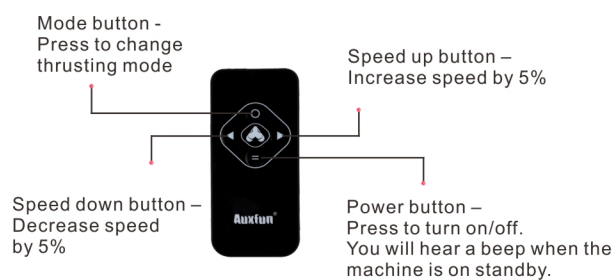

尺寸: 177mm x 90mm

正面

Auxfun

— Ukleee Series —

PRODUCT SPECIFICATION

- Material: Aluminum alloy + chrome rods
- Input Voltage: 24V 2.5A
- Max. Motor Power: 60W
- Adjustable Stroke Length:
Approx. 1.18 to 3.54 inches or 3 to 9 cm
- Noise: 30-50DB
- Connector type: EzfunLok system

Package includes

1 x Sex Machine

1 x Power Adapter

1 x Remote Control

EZfunLok System

Our patented round EZfunLok-connector keeps toys safely in the intended position with one easy click.

2. The male part of the connector on our EZfunLok accessories is removable in order to use it with or without your sex machine.

3. When the part is in, you can use it with your Auxfun sex machine, or screw it off to use it as a regular suction cup dildo.

Note:

1. When you press the Mode button, the machine will cycle through the preset thrusting modes. There are 8 modes to choose from.
2. If you press the Mode button first, then press one of the speed buttons, the machine will go to its basic speed.
3. Each time you press either speed button, the speed will change by 5%. Please pay attention to safety during use.