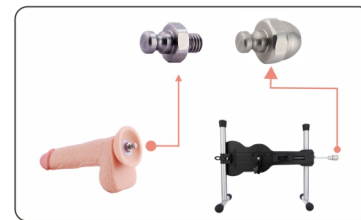

尺寸: 177mm x 90mm

正面

Auxfun

— Ukleee Series —

PRODUCT SPECIFICATION

- Material: Aluminum alloy + chrome rods
- Input Voltage: 24V 2.5A
- Max. Motor Power: 60W
- Adjustable Stroke Length:
Approx. 1.18 to 3.54 inches or 3 to 9 cm
- Noise: 30-50DB
- Connector type: EzfunLok system

Package includes

1 x Sex Machine

1 x Power Adapter

1 x Remote Control

EZfunLok System

Our patented round EZfunLok-connector keeps toys safely in the intended position with one easy click.

2. The male part of the connector on our EZfunLok accessories is removable in order to use it with or without your sex machine.

3. When the part is in, you can use it with your Auxfun sex machine, or screw it off to use it as a regular suction cup dildo.

Note:

1. When you press the Mode button, the machine will cycle through the preset thrusting modes. There are 8 modes to choose from.
2. If you press the Mode button first, then press one of the speed buttons, the machine will go to its basic speed.
3. Each time you press either speed button, the speed will change by 5%. Please pay attention to safety during use.