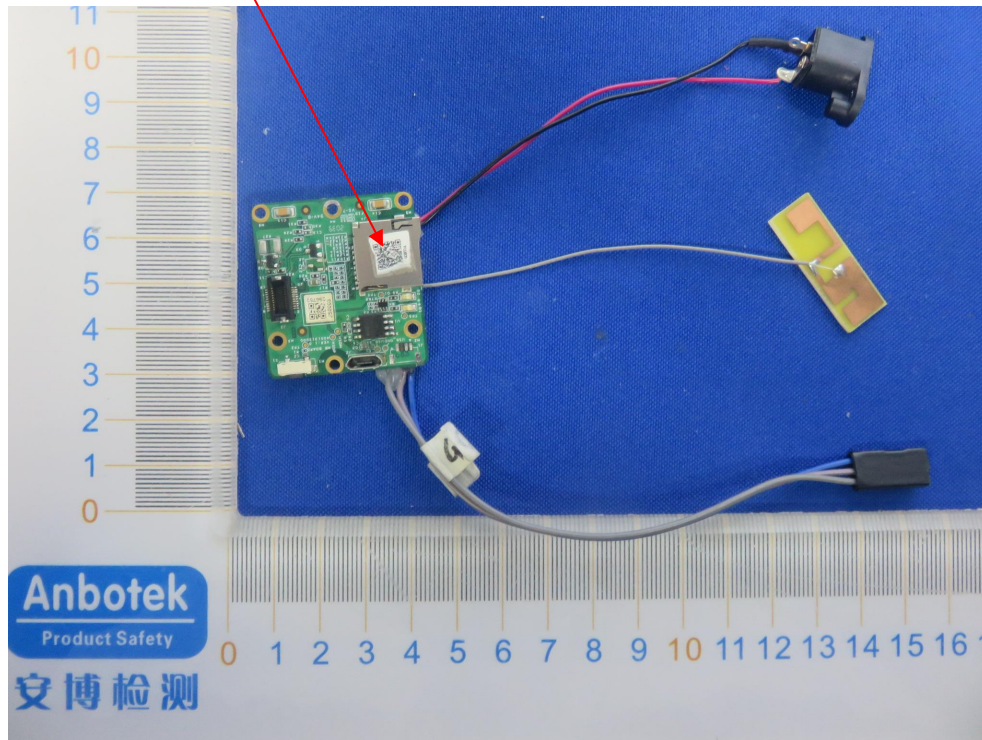

Label Location On EUT

Label

FCC ID: 2A4QA-WOTP720