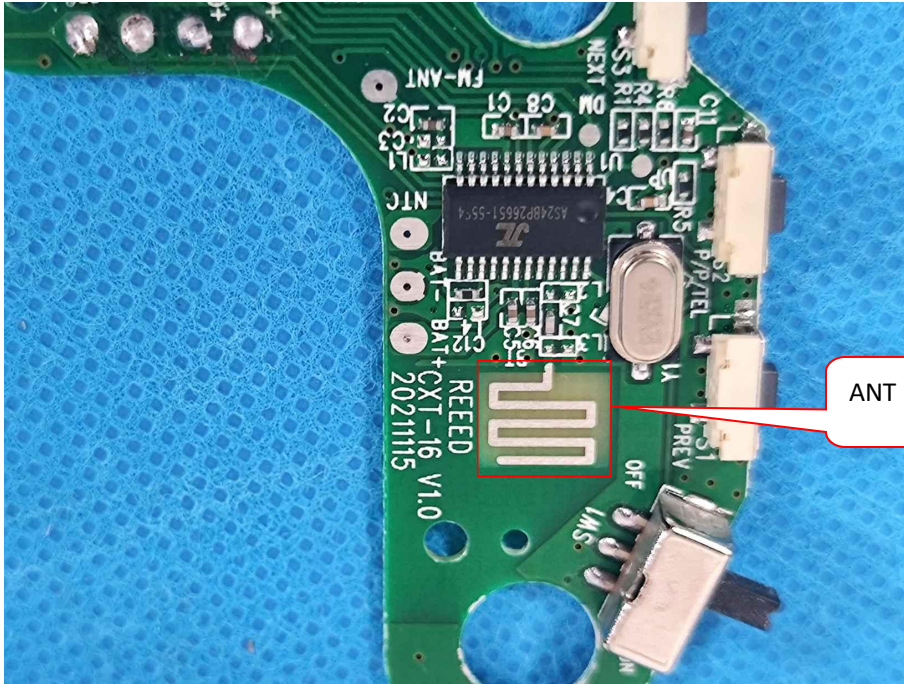

### EUT PHOTOS Internal Photos

ZHONGHAN

FCC ID:2A4PF-Y02

ZHONGHAN

FCC ID:2A4PF-Y02

\*\*\*\*\* END OF REPORT \*\*\*\*\*