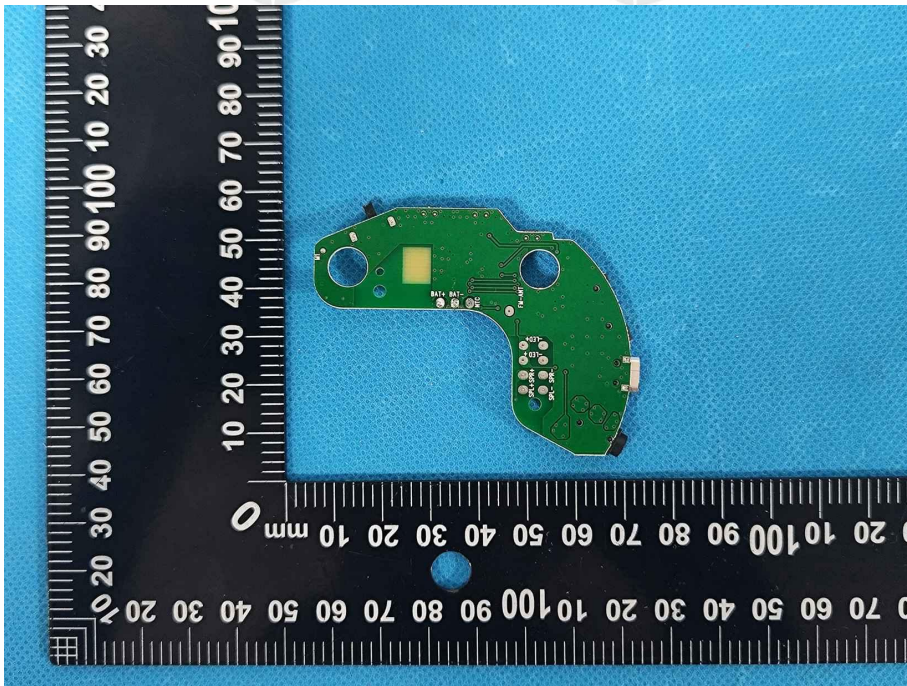

### EUT PHOTOS Internal Photos

ZHONGHAN

FCC ID:2A4PF-Y02

ZHONGHAN

FCC ID:2A4PF-Y02

\*\*\*\*\* END OF REPORT \*\*\*\*\*