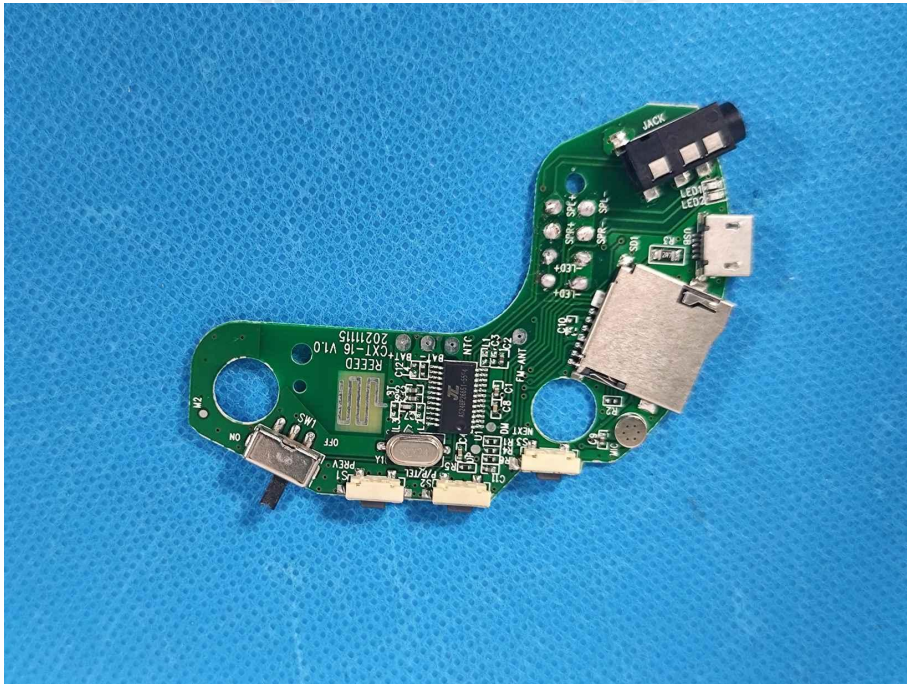

### EUT PHOTOS Internal Photos

ZHONGHAN

FCC ID:2A4PF-Y02

ZHONGHAN

FCC ID:2A4PF-Y02

\*\*\*\*\* END OF REPORT \*\*\*\*\*