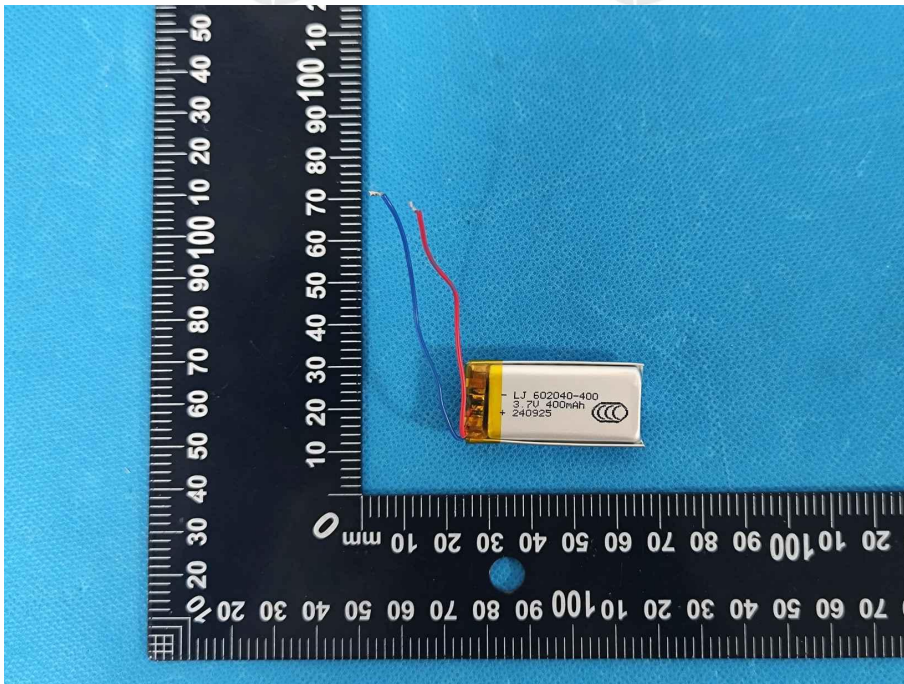

### EUT PHOTOS Internal Photos

ZHONGHAN

FCC ID:2A4PF-Y02

ZHONGHAN

FCC ID:2A4PF-Y02

\*\*\*\*\* END OF REPORT \*\*\*\*\*