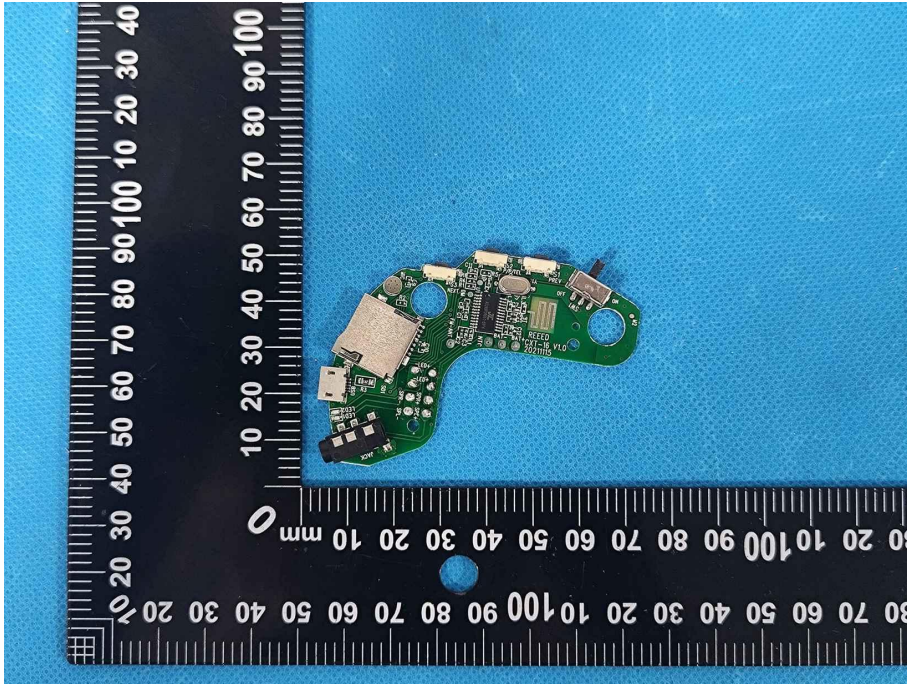

### EUT PHOTOS Internal Photos

ZHONGHAN

FCC ID:2A4PF-Y02

ZHONGHAN

FCC ID:2A4PF-Y02

\*\*\*\*\* END OF REPORT \*\*\*\*\*